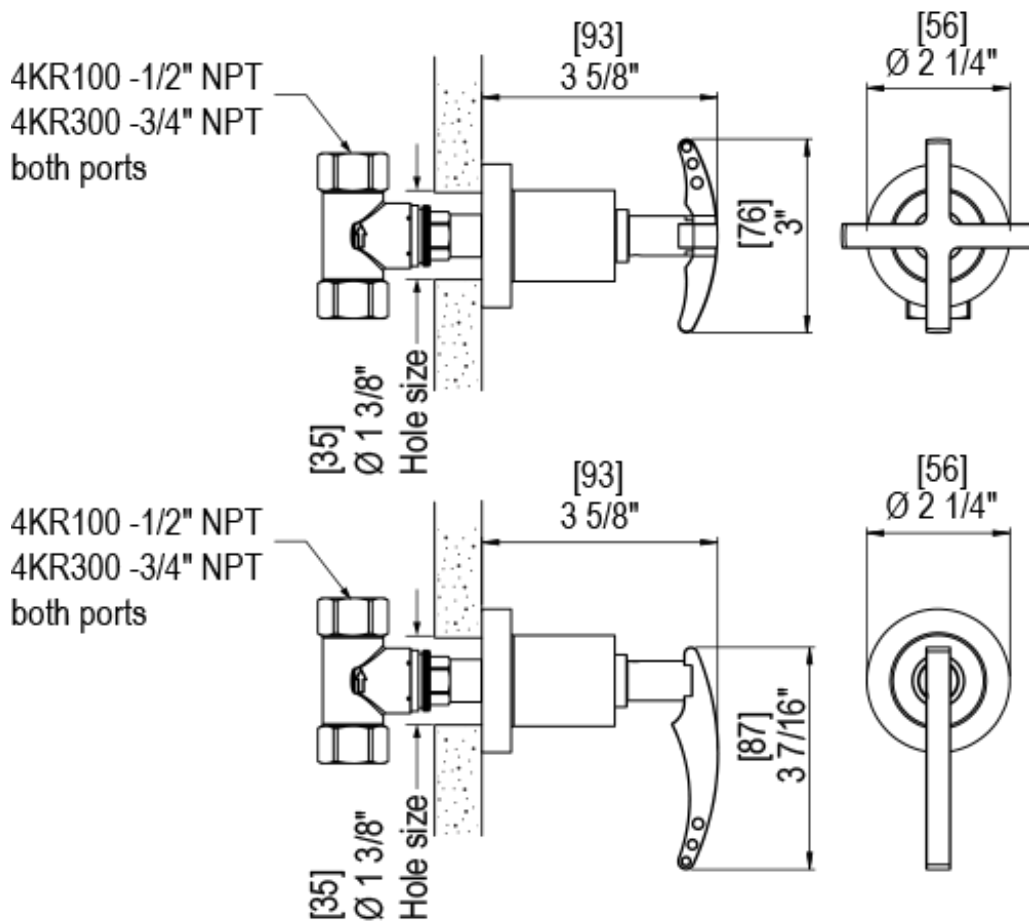

46LACCHCH Specifications

VOLUME CONTROL VALVE TRIM ONLY

ADJUSTABLE SLIDE BAR WITH HAND HELD SHOWER ASSEMBLY

INTEGRAL SUPPLY WITH 1/2" NPT X 1/2" NPSM X 3" NIPPLE

8" SHOWER HEAD WITH WALL MOUNT 16" SHOWER ARM & FLANGE

BODY SPRAY WITH 1/2" NPT X 1/2" NPSM X 3" NIPPLE X QTY 4 INCLUDED

TEMPERATURE CONTROL VALVE WITH STOPS TRIM ONLY