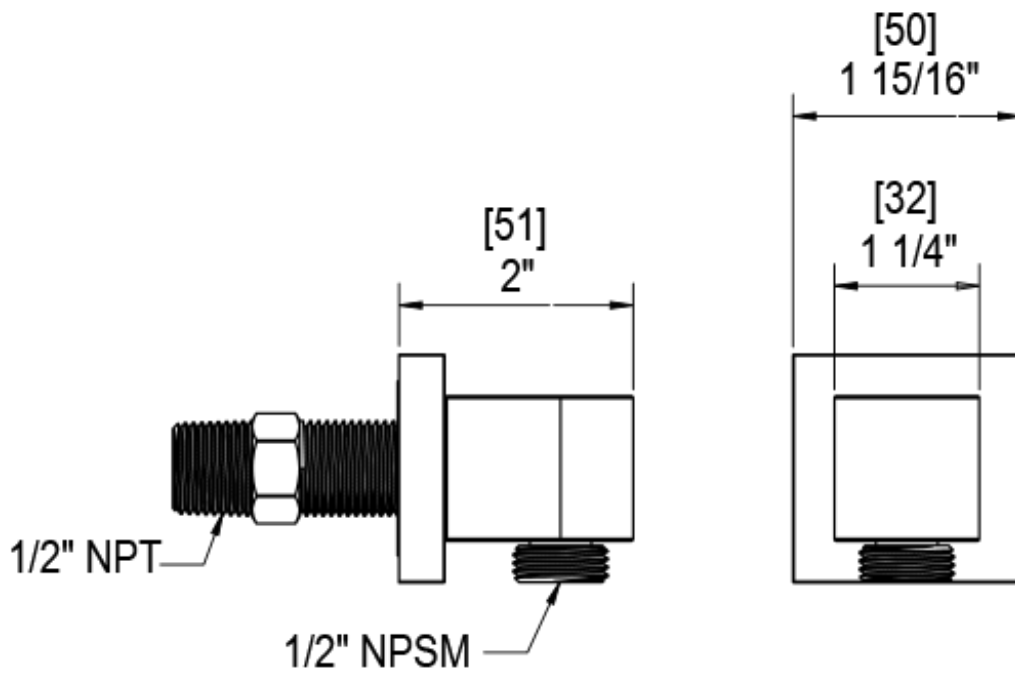

46LACCHCH Specifications

VOLUME CONTROL VALVE TRIM ONLY

ADJUSTABLE SLIDE BAR WITH HAND HELD SHOWER ASSEMBLY

INTEGRAL SUPPLY WITH 1/2" NPT X 1/2" NPSM X 3" NIPPLE

8" SHOWER HEAD WITH WALL MOUNT 16" SHOWER ARM & FLANGE

BODY SPRAY WITH 1/2" NPT X 1/2" NPSM X 3" NIPPLE X QTY 4 INCLUDED

TEMPERATURE CONTROL VALVE WITH STOPS TRIM ONLY