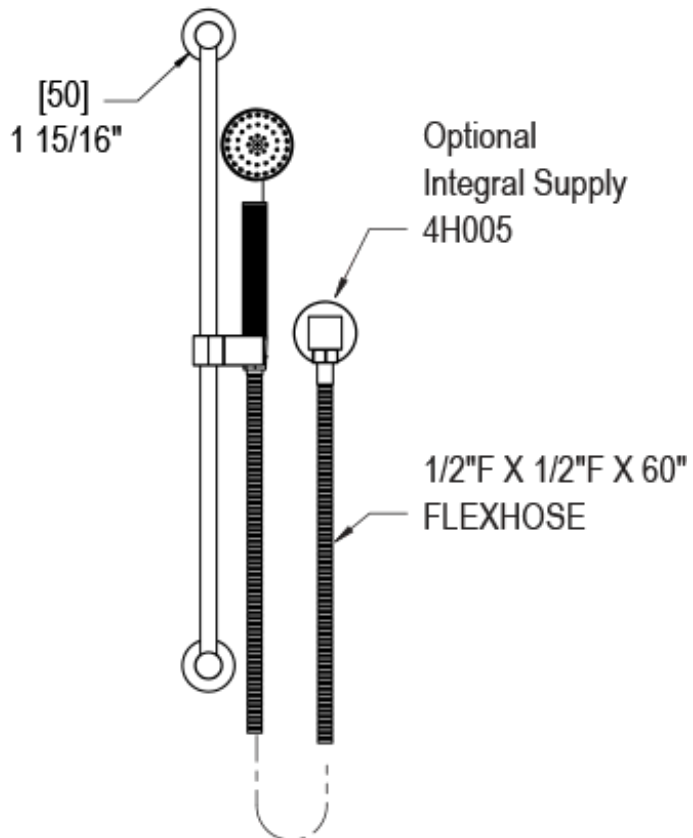

46LACCHCH Specifications

VOLUME CONTROL VALVE TRIM ONLY

ADJUSTABLE SLIDE BAR WITH HAND HELD SHOWER ASSEMBLY

INTEGRAL SUPPLY WITH 1/2" NPT X 1/2" NPSM X 3" NIPPLE

8" SHOWER HEAD WITH WALL MOUNT 16" SHOWER ARM & FLANGE

BODY SPRAY WITH 1/2" NPT X 1/2" NPSM X 3" NIPPLE X QTY 4 INCLUDED

TEMPERATURE CONTROL VALVE WITH STOPS TRIM ONLY