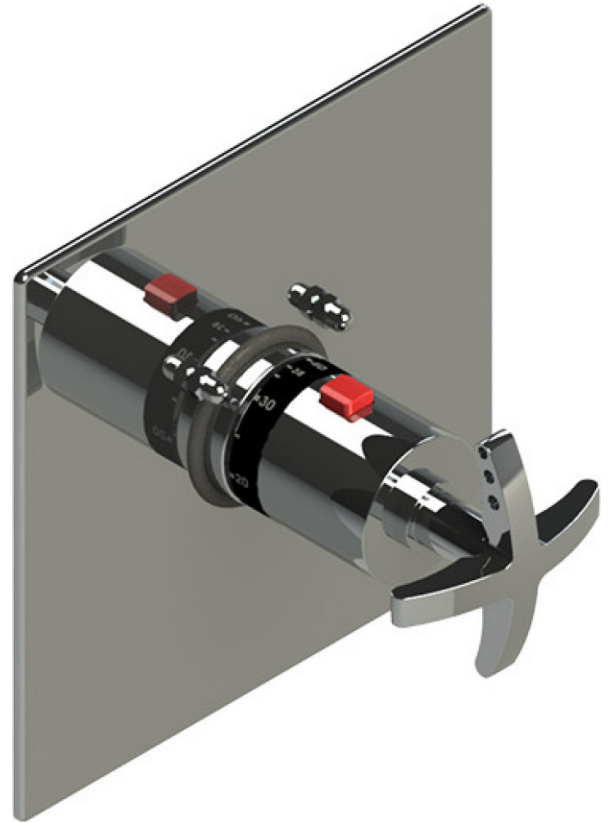

46LACCHCH Specifications

VOLUME CONTROL VALVE TRIM ONLY

ADJUSTABLE SLIDE BAR WITH HAND HELD SHOWER ASSEMBLY

INTEGRAL SUPPLY WITH 1/2" NPT X 1/2" NPSM X 3" NIPPLE

8" SHOWER HEAD WITH WALL MOUNT 16" SHOWER ARM & FLANGE

BODY SPRAY WITH 1/2" NPT X 1/2" NPSM X 3" NIPPLE X QTY 4 INCLUDED

TEMPERATURE CONTROL VALVE WITH STOPS TRIM ONLY