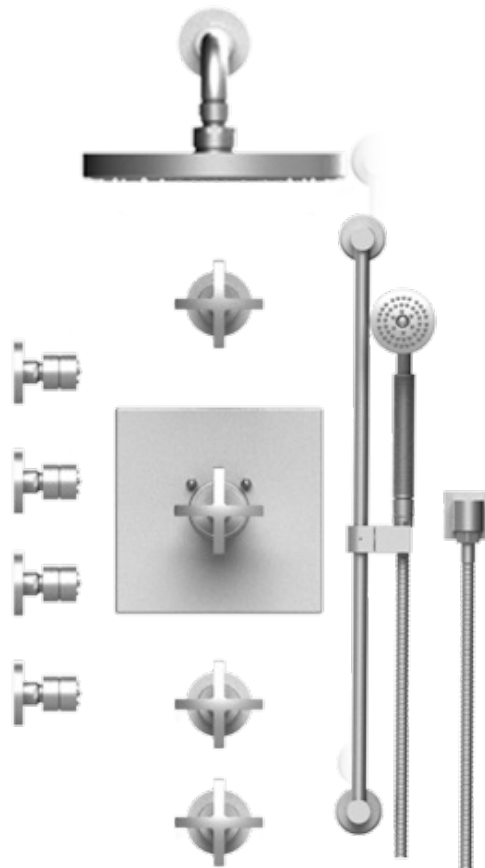

46LACCHCH Specifications

VOLUME CONTROL VALVE TRIM ONLY

ADJUSTABLE SLIDE BAR WITH HAND HELD SHOWER ASSEMBLY

INTEGRAL SUPPLY WITH 1/2" NPT X 1/2" NPSM X 3" NIPPLE

8" SHOWER HEAD WITH WALL MOUNT 16" SHOWER ARM & FLANGE

BODY SPRAY WITH 1/2" NPT X 1/2" NPSM X 3" NIPPLE X QTY 4 INCLUDED

TEMPERATURE CONTROL VALVE WITH STOPS TRIM ONLY