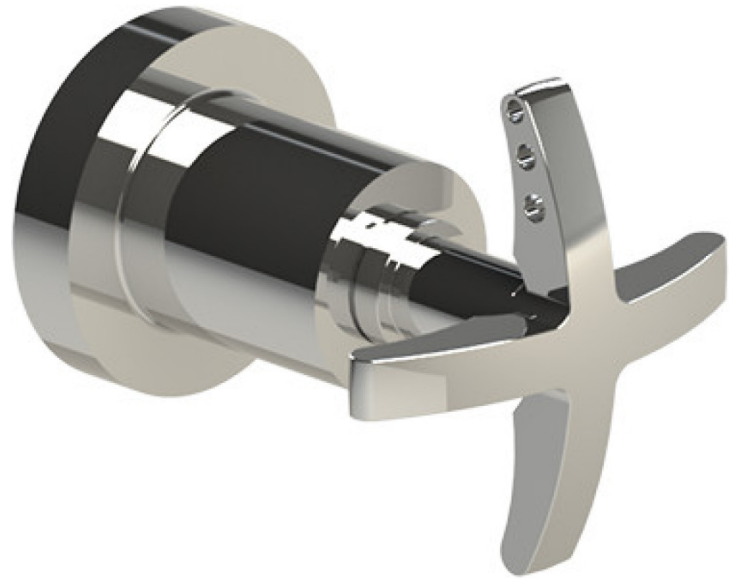

46LACCHCH Specifications

VOLUME CONTROL VALVE TRIM ONLY

ADJUSTABLE SLIDE BAR WITH HAND HELD SHOWER ASSEMBLY

INTEGRAL SUPPLY WITH 1/2" NPT X 1/2" NPSM X 3" NIPPLE

8" SHOWER HEAD WITH WALL MOUNT 16" SHOWER ARM & FLANGE

BODY SPRAY WITH 1/2" NPT X 1/2" NPSM X 3" NIPPLE X QTY 4 INCLUDED

TEMPERATURE CONTROL VALVE WITH STOPS TRIM ONLY