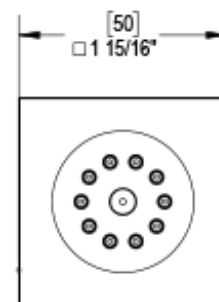

46LACCHCH Specifications

VOLUME CONTROL VALVE TRIM ONLY

ADJUSTABLE SLIDE BAR WITH HAND HELD SHOWER ASSEMBLY

INTEGRAL SUPPLY WITH 1/2" NPT X 1/2" NPSM X 3" NIPPLE

8" SHOWER HEAD WITH WALL MOUNT 16" SHOWER ARM & FLANGE

BODY SPRAY WITH 1/2" NPT X 1/2" NPSM X 3" NIPPLE X QTY 4 INCLUDED

TEMPERATURE CONTROL VALVE WITH STOPS TRIM ONLY