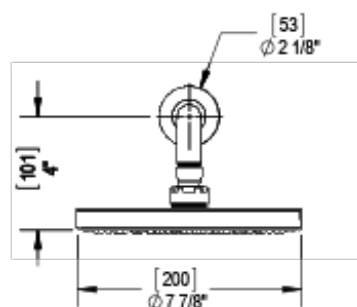

46LACCHCH Specifications

VOLUME CONTROL VALVE TRIM ONLY

ADJUSTABLE SLIDE BAR WITH HAND HELD SHOWER ASSEMBLY

INTEGRAL SUPPLY WITH 1/2" NPT X 1/2" NPSM X 3" NIPPLE

8" SHOWER HEAD WITH WALL MOUNT 16" SHOWER ARM & FLANGE

BODY SPRAY WITH 1/2" NPT X 1/2" NPSM X 3" NIPPLE X QTY 4 INCLUDED

TEMPERATURE CONTROL VALVE WITH STOPS TRIM ONLY