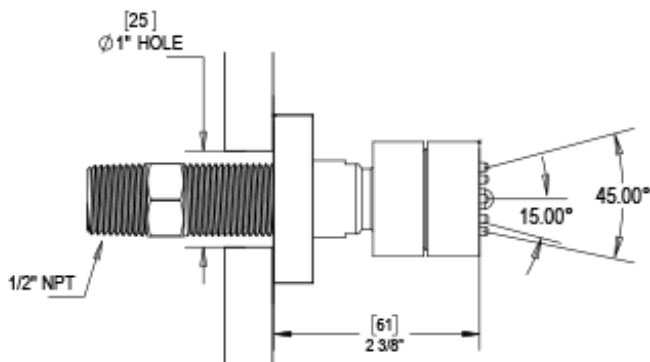

46LACCHCH Specifications

VOLUME CONTROL VALVE TRIM ONLY

ADJUSTABLE SLIDE BAR WITH HAND HELD SHOWER ASSEMBLY

INTEGRAL SUPPLY WITH 1/2" NPT X 1/2" NPSM X 3" NIPPLE

8" SHOWER HEAD WITH WALL MOUNT 16" SHOWER ARM & FLANGE

BODY SPRAY WITH 1/2" NPT X 1/2" NPSM X 3" NIPPLE X QTY 4 INCLUDED

TEMPERATURE CONTROL VALVE WITH STOPS TRIM ONLY