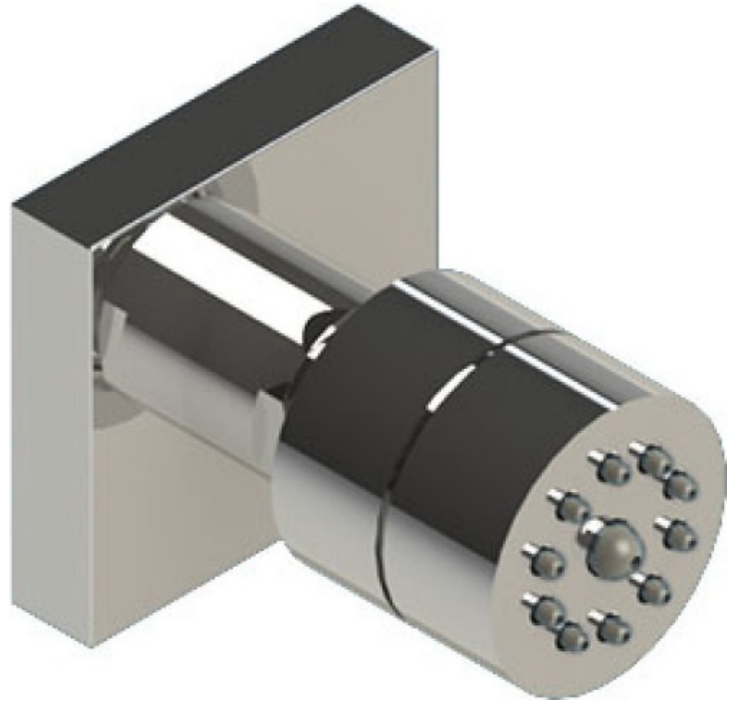

46LACCHCH Specifications

VOLUME CONTROL VALVE TRIM ONLY

ADJUSTABLE SLIDE BAR WITH HAND HELD SHOWER ASSEMBLY

INTEGRAL SUPPLY WITH 1/2" NPT X 1/2" NPSM X 3" NIPPLE

8" SHOWER HEAD WITH WALL MOUNT 16" SHOWER ARM & FLANGE

BODY SPRAY WITH 1/2" NPT X 1/2" NPSM X 3" NIPPLE X QTY 4 INCLUDED

TEMPERATURE CONTROL VALVE WITH STOPS TRIM ONLY