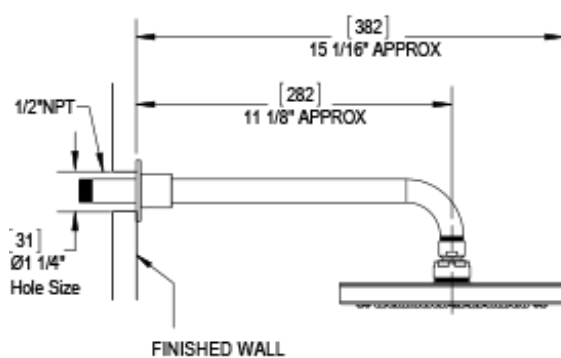

46LACCHCH Specifications

VOLUME CONTROL VALVE TRIM ONLY

ADJUSTABLE SLIDE BAR WITH HAND HELD SHOWER ASSEMBLY

INTEGRAL SUPPLY WITH 1/2" NPT X 1/2" NPSM X 3" NIPPLE

8" SHOWER HEAD WITH WALL MOUNT 16" SHOWER ARM & FLANGE

BODY SPRAY WITH 1/2" NPT X 1/2" NPSM X 3" NIPPLE X QTY 4 INCLUDED

TEMPERATURE CONTROL VALVE WITH STOPS TRIM ONLY