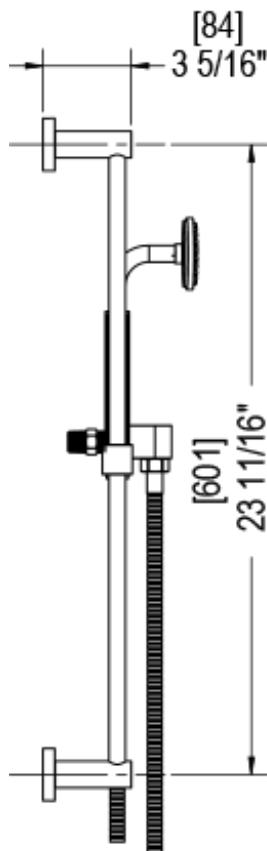

46LACCHCH Specifications

VOLUME CONTROL VALVE TRIM ONLY

ADJUSTABLE SLIDE BAR WITH HAND HELD SHOWER ASSEMBLY

INTEGRAL SUPPLY WITH 1/2" NPT X 1/2" NPSM X 3" NIPPLE

8" SHOWER HEAD WITH WALL MOUNT 16" SHOWER ARM & FLANGE

BODY SPRAY WITH 1/2" NPT X 1/2" NPSM X 3" NIPPLE X QTY 4 INCLUDED

TEMPERATURE CONTROL VALVE WITH STOPS TRIM ONLY