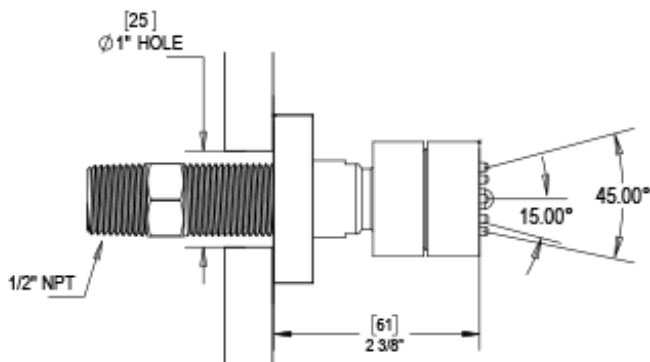

46LALCHCH Specifications

VOLUME CONTROL VALVE TRIM ONLY

ADJUSTABLE SLIDE BAR WITH HAND HELD SHOWER ASSEMBLY

INTEGRAL SUPPLY WITH 1/2" NPT X 1/2" NPSM X 3" NIPPLE

8" SHOWER HEAD WITH WALL MOUNT 16" SHOWER ARM & FLANGE

BODY SPRAY WITH 1/2" NPT X 1/2" NPSM X 3" NIPPLE X QTY 4 INCLUDED

TEMPERATURE CONTROL VALVE WITH STOPS TRIM ONLY