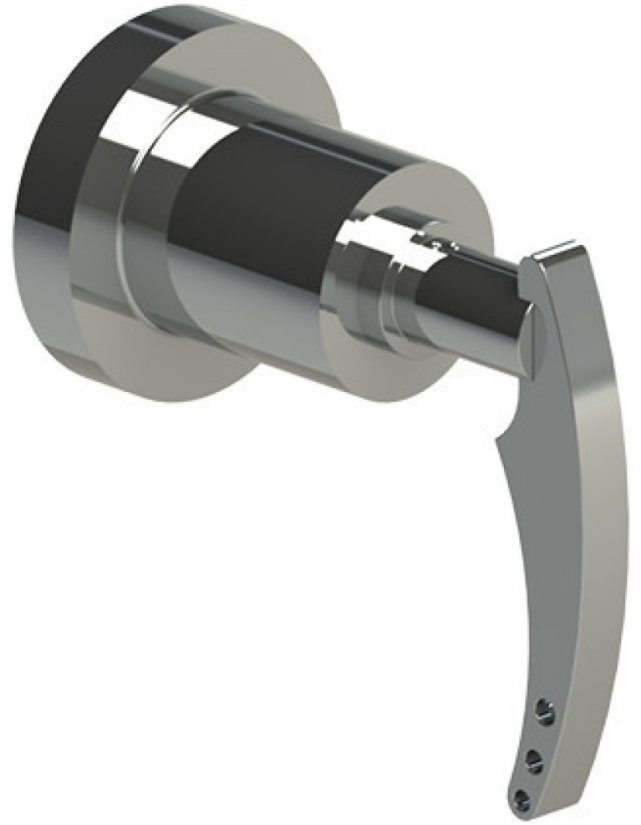

46LALCHCH Specifications

VOLUME CONTROL VALVE TRIM ONLY

ADJUSTABLE SLIDE BAR WITH HAND HELD SHOWER ASSEMBLY

INTEGRAL SUPPLY WITH 1/2" NPT X 1/2" NPSM X 3" NIPPLE

8" SHOWER HEAD WITH WALL MOUNT 16" SHOWER ARM & FLANGE

BODY SPRAY WITH 1/2" NPT X 1/2" NPSM X 3" NIPPLE X QTY 4 INCLUDED

TEMPERATURE CONTROL VALVE WITH STOPS TRIM ONLY