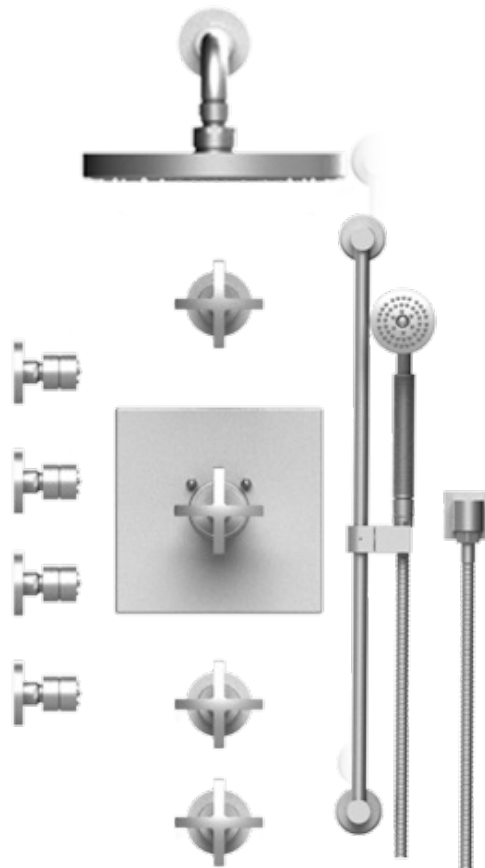

46LALCHCH Specifications

VOLUME CONTROL VALVE TRIM ONLY

ADJUSTABLE SLIDE BAR WITH HAND HELD SHOWER ASSEMBLY

INTEGRAL SUPPLY WITH 1/2" NPT X 1/2" NPSM X 3" NIPPLE

8" SHOWER HEAD WITH WALL MOUNT 16" SHOWER ARM & FLANGE

BODY SPRAY WITH 1/2" NPT X 1/2" NPSM X 3" NIPPLE X QTY 4 INCLUDED

TEMPERATURE CONTROL VALVE WITH STOPS TRIM ONLY