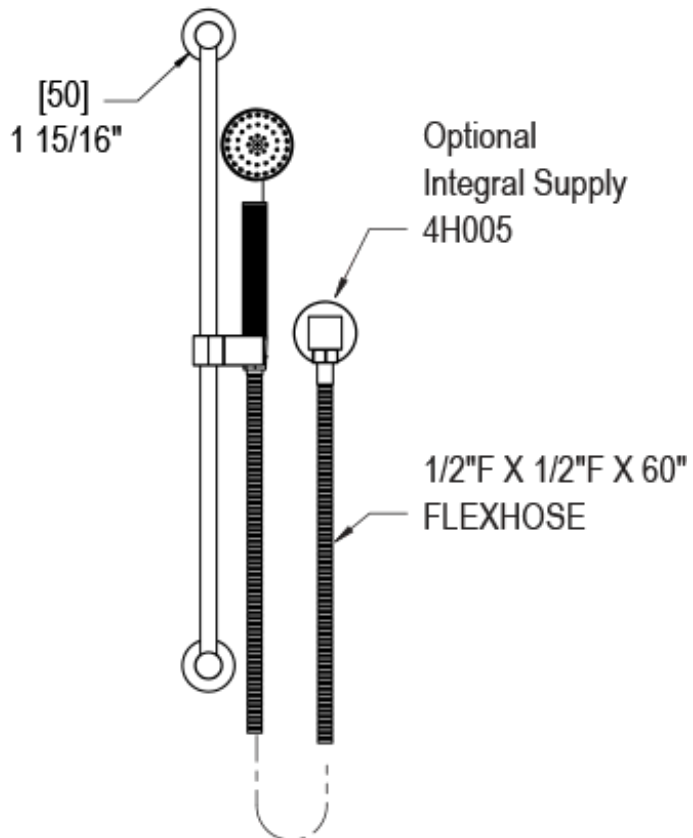

46LALCHCH Specifications

VOLUME CONTROL VALVE TRIM ONLY

ADJUSTABLE SLIDE BAR WITH HAND HELD SHOWER ASSEMBLY

INTEGRAL SUPPLY WITH 1/2" NPT X 1/2" NPSM X 3" NIPPLE

8" SHOWER HEAD WITH WALL MOUNT 16" SHOWER ARM & FLANGE

BODY SPRAY WITH 1/2" NPT X 1/2" NPSM X 3" NIPPLE X QTY 4 INCLUDED

TEMPERATURE CONTROL VALVE WITH STOPS TRIM ONLY