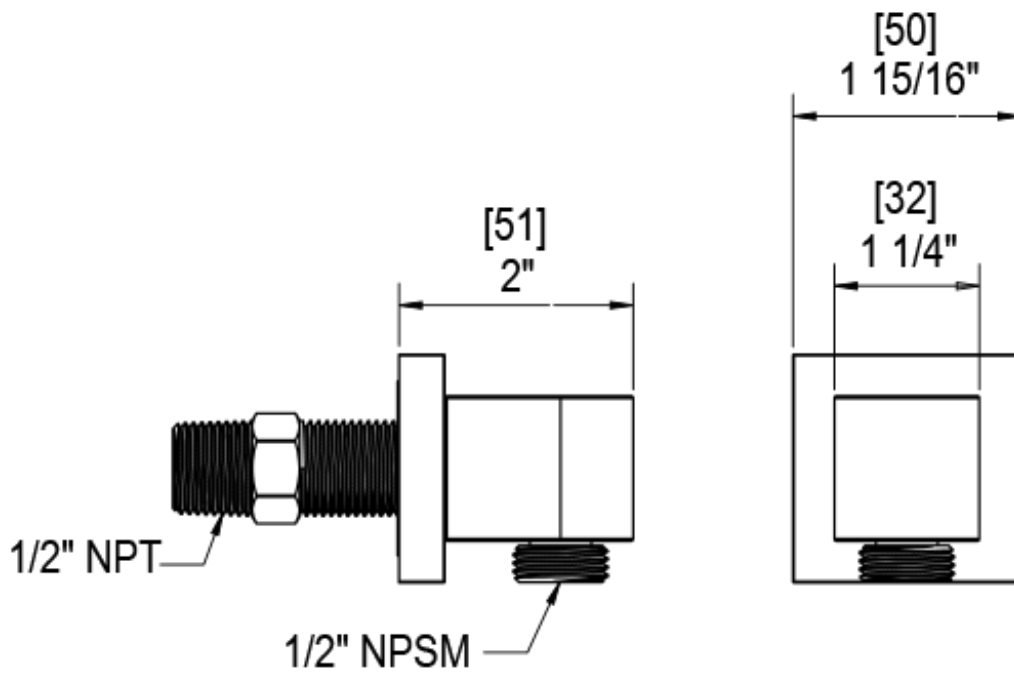

46LALCHCH Specifications

VOLUME CONTROL VALVE TRIM ONLY

ADJUSTABLE SLIDE BAR WITH HAND HELD SHOWER ASSEMBLY

INTEGRAL SUPPLY WITH 1/2" NPT X 1/2" NPSM X 3" NIPPLE

8" SHOWER HEAD WITH WALL MOUNT 16" SHOWER ARM & FLANGE

BODY SPRAY WITH 1/2" NPT X 1/2" NPSM X 3" NIPPLE X QTY 4 INCLUDED

TEMPERATURE CONTROL VALVE WITH STOPS TRIM ONLY