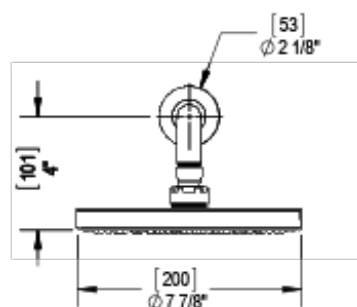

46LALCHCH Specifications

VOLUME CONTROL VALVE TRIM ONLY

ADJUSTABLE SLIDE BAR WITH HAND HELD SHOWER ASSEMBLY

INTEGRAL SUPPLY WITH 1/2" NPT X 1/2" NPSM X 3" NIPPLE

8" SHOWER HEAD WITH WALL MOUNT 16" SHOWER ARM & FLANGE

BODY SPRAY WITH 1/2" NPT X 1/2" NPSM X 3" NIPPLE X QTY 4 INCLUDED

TEMPERATURE CONTROL VALVE WITH STOPS TRIM ONLY