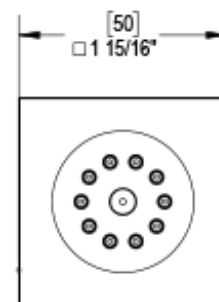

46LALCHCH Specifications

VOLUME CONTROL VALVE TRIM ONLY

ADJUSTABLE SLIDE BAR WITH HAND HELD SHOWER ASSEMBLY

INTEGRAL SUPPLY WITH 1/2" NPT X 1/2" NPSM X 3" NIPPLE

8" SHOWER HEAD WITH WALL MOUNT 16" SHOWER ARM & FLANGE

BODY SPRAY WITH 1/2" NPT X 1/2" NPSM X 3" NIPPLE X QTY 4 INCLUDED

TEMPERATURE CONTROL VALVE WITH STOPS TRIM ONLY