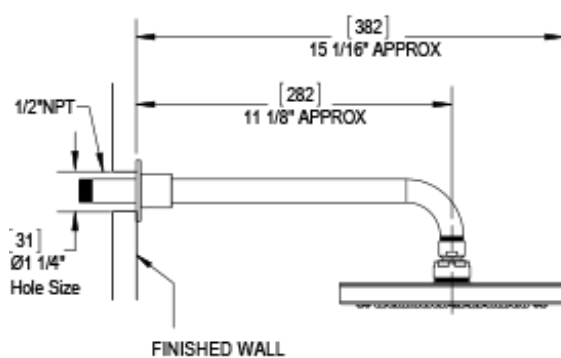

46LALCHCH Specifications

VOLUME CONTROL VALVE TRIM ONLY

ADJUSTABLE SLIDE BAR WITH HAND HELD SHOWER ASSEMBLY

INTEGRAL SUPPLY WITH 1/2" NPT X 1/2" NPSM X 3" NIPPLE

8" SHOWER HEAD WITH WALL MOUNT 16" SHOWER ARM & FLANGE

BODY SPRAY WITH 1/2" NPT X 1/2" NPSM X 3" NIPPLE X QTY 4 INCLUDED

TEMPERATURE CONTROL VALVE WITH STOPS TRIM ONLY