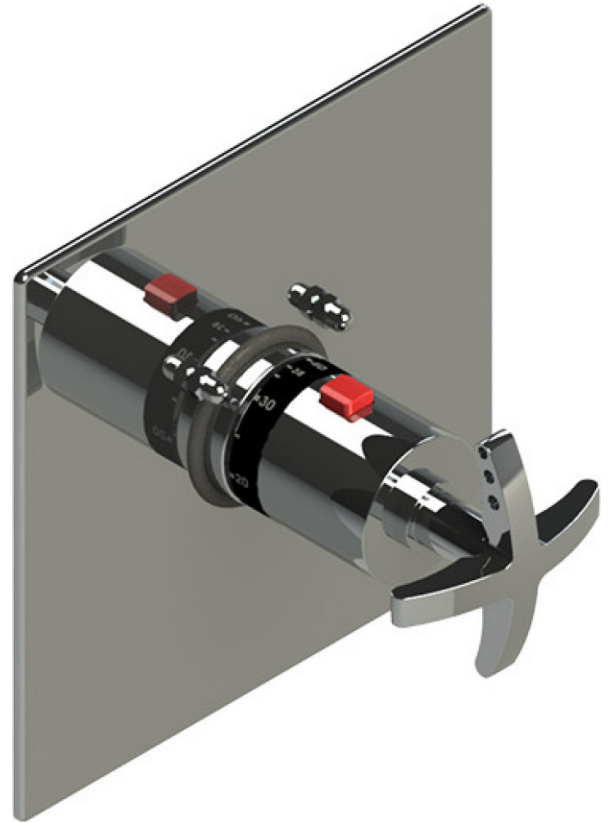

46LALCHCH Specifications

VOLUME CONTROL VALVE TRIM ONLY

ADJUSTABLE SLIDE BAR WITH HAND HELD SHOWER ASSEMBLY

INTEGRAL SUPPLY WITH 1/2" NPT X 1/2" NPSM X 3" NIPPLE

8" SHOWER HEAD WITH WALL MOUNT 16" SHOWER ARM & FLANGE

BODY SPRAY WITH 1/2" NPT X 1/2" NPSM X 3" NIPPLE X QTY 4 INCLUDED

TEMPERATURE CONTROL VALVE WITH STOPS TRIM ONLY