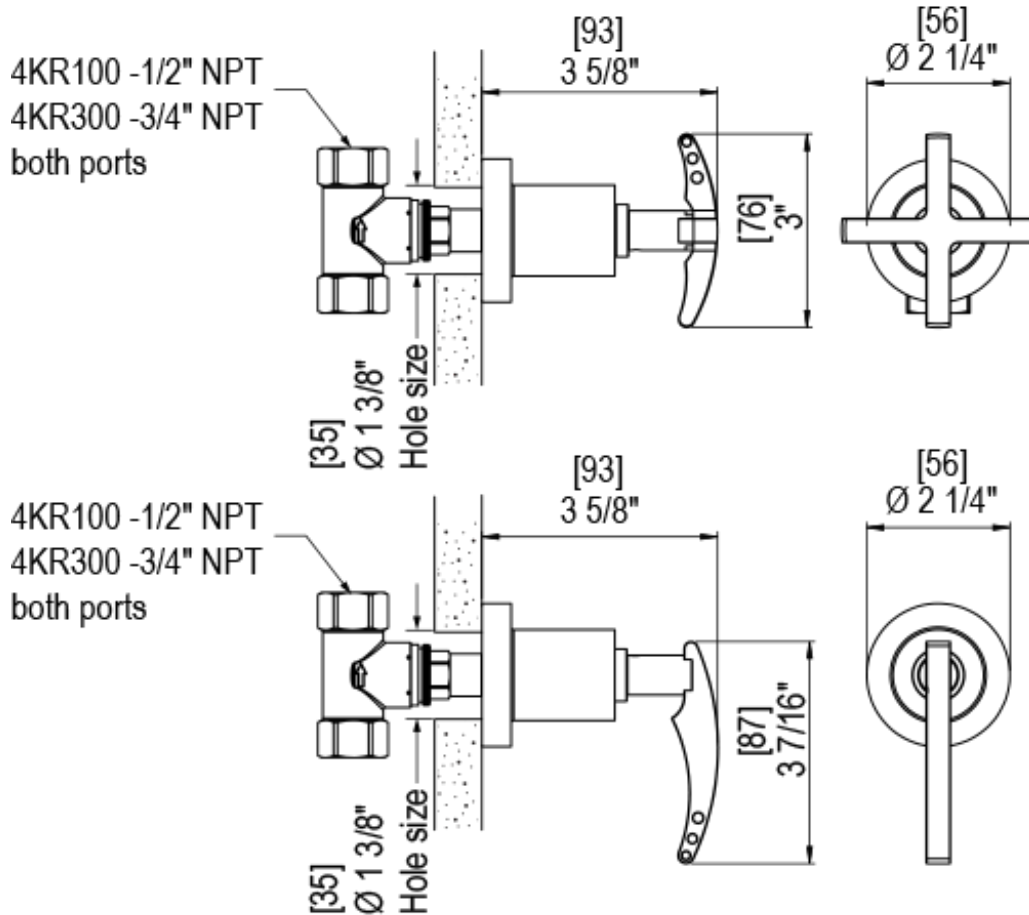

46LALCHCH Specifications

VOLUME CONTROL VALVE TRIM ONLY

ADJUSTABLE SLIDE BAR WITH HAND HELD SHOWER ASSEMBLY

INTEGRAL SUPPLY WITH 1/2" NPT X 1/2" NPSM X 3" NIPPLE

8" SHOWER HEAD WITH WALL MOUNT 16" SHOWER ARM & FLANGE

BODY SPRAY WITH 1/2" NPT X 1/2" NPSM X 3" NIPPLE X QTY 4 INCLUDED

TEMPERATURE CONTROL VALVE WITH STOPS TRIM ONLY