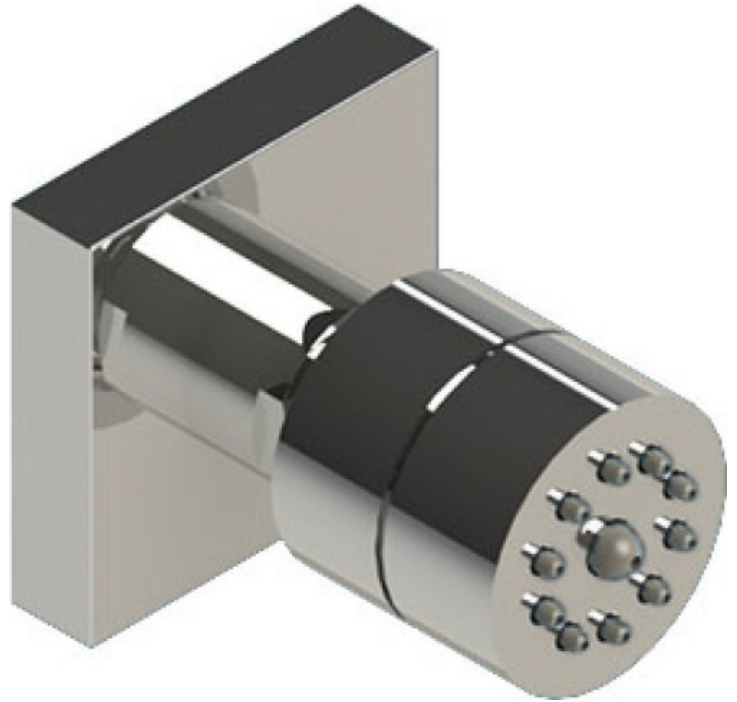

46LALCHCH Specifications

VOLUME CONTROL VALVE TRIM ONLY

ADJUSTABLE SLIDE BAR WITH HAND HELD SHOWER ASSEMBLY

INTEGRAL SUPPLY WITH 1/2" NPT X 1/2" NPSM X 3" NIPPLE

8" SHOWER HEAD WITH WALL MOUNT 16" SHOWER ARM & FLANGE

BODY SPRAY WITH 1/2" NPT X 1/2" NPSM X 3" NIPPLE X QTY 4 INCLUDED

TEMPERATURE CONTROL VALVE WITH STOPS TRIM ONLY