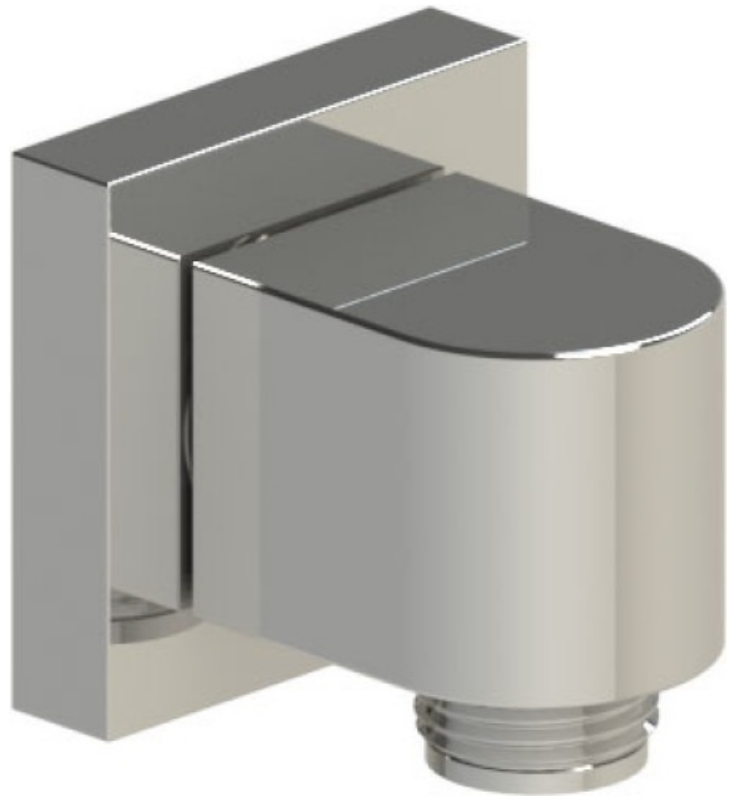

46LALCHCH Specifications

VOLUME CONTROL VALVE TRIM ONLY

ADJUSTABLE SLIDE BAR WITH HAND HELD SHOWER ASSEMBLY

INTEGRAL SUPPLY WITH 1/2" NPT X 1/2" NPSM X 3" NIPPLE

8" SHOWER HEAD WITH WALL MOUNT 16" SHOWER ARM & FLANGE

BODY SPRAY WITH 1/2" NPT X 1/2" NPSM X 3" NIPPLE X QTY 4 INCLUDED

TEMPERATURE CONTROL VALVE WITH STOPS TRIM ONLY