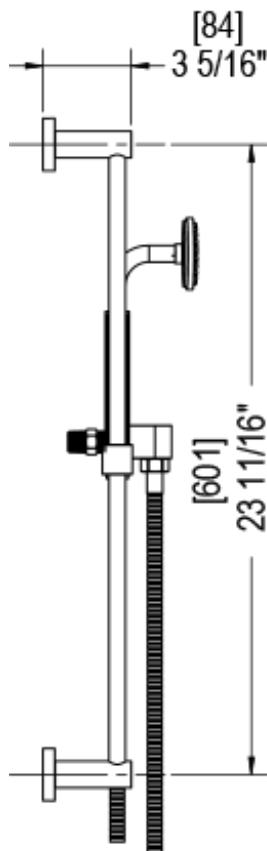

46LALCHCH Specifications

VOLUME CONTROL VALVE TRIM ONLY

ADJUSTABLE SLIDE BAR WITH HAND HELD SHOWER ASSEMBLY

INTEGRAL SUPPLY WITH 1/2" NPT X 1/2" NPSM X 3" NIPPLE

8" SHOWER HEAD WITH WALL MOUNT 16" SHOWER ARM & FLANGE

BODY SPRAY WITH 1/2" NPT X 1/2" NPSM X 3" NIPPLE X QTY 4 INCLUDED

TEMPERATURE CONTROL VALVE WITH STOPS TRIM ONLY