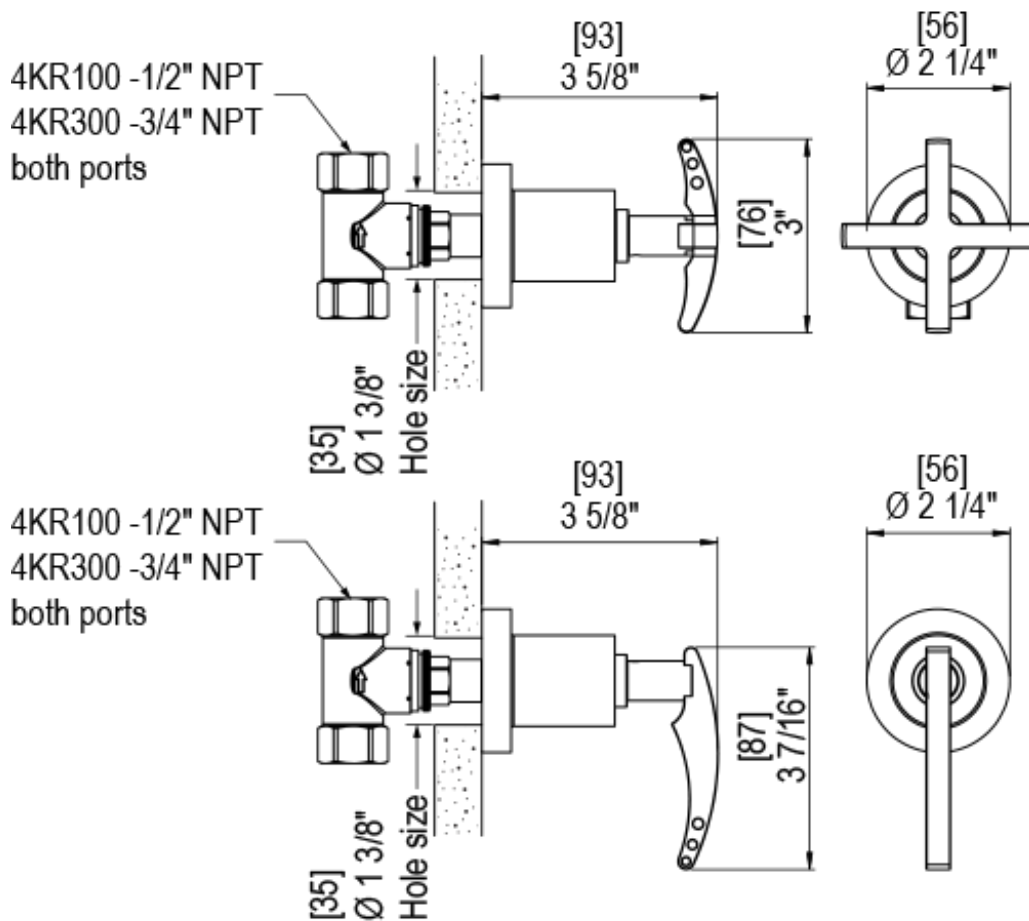

42LACCHCH Specifications

TEMPERATURE CONTROL VALVE WITH STOPS & VOLUME CONTROL TRIM ONLY

1/2" NPT (4QR000)
3/4" NPT (4PR000)
ALL PORTS

1/2" NPT (4QR000)
3/4" NPT (4PR000)
ALL PORTS

VOLUME CONTROL VALVE TRIM ONLY

ADJUSTABLE SLIDE BAR WITH HAND HELD SHOWER ASSEMBLY

INTEGRAL SUPPLY WITH 1/2" NPT X 1/2" NPSM X 3" NIPPLE

8" SHOWER HEAD WITH CEILING MOUNT 8" SHOWER ARM FLANGE