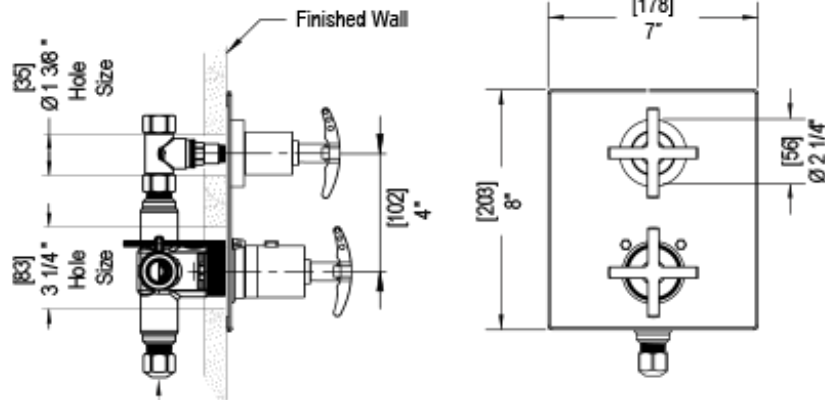

42LACCHCH Specifications

TEMPERATURE CONTROL VALVE WITH STOPS & VOLUME CONTROL TRIM ONLY

1/2" NPT (4QR000)
3/4" NPT (4PR000)
ALL PORTS

1/2" NPT (4QR000)
3/4" NPT (4PR000)
ALL PORTS

VOLUME CONTROL VALVE TRIM ONLY

ADJUSTABLE SLIDE BAR WITH HAND HELD SHOWER ASSEMBLY

INTEGRAL SUPPLY WITH 1/2" NPT X 1/2" NPSM X 3" NIPPLE

8" SHOWER HEAD WITH CEILING MOUNT 8" SHOWER ARM FLANGE