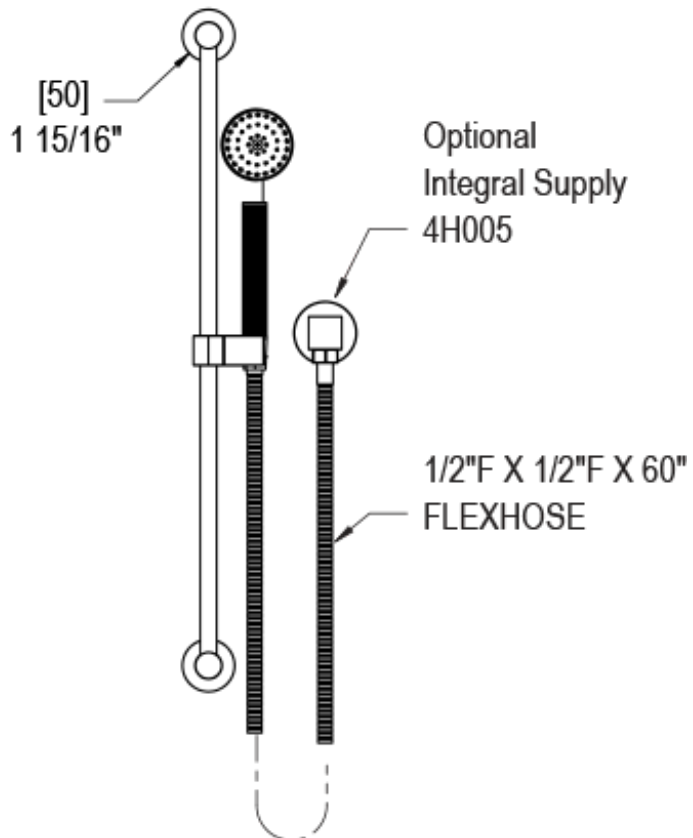

42LACCHCH Specifications

TEMPERATURE CONTROL VALVE WITH STOPS & VOLUME CONTROL TRIM ONLY

1/2" NPT (4QR000)
3/4" NPT (4PR000)
ALL PORTS

1/2" NPT (4QR000)
3/4" NPT (4PR000)
ALL PORTS

VOLUME CONTROL VALVE TRIM ONLY

ADJUSTABLE SLIDE BAR WITH HAND HELD SHOWER ASSEMBLY

INTEGRAL SUPPLY WITH 1/2" NPT X 1/2" NPSM X 3" NIPPLE

8" SHOWER HEAD WITH CEILING MOUNT 8" SHOWER ARM FLANGE