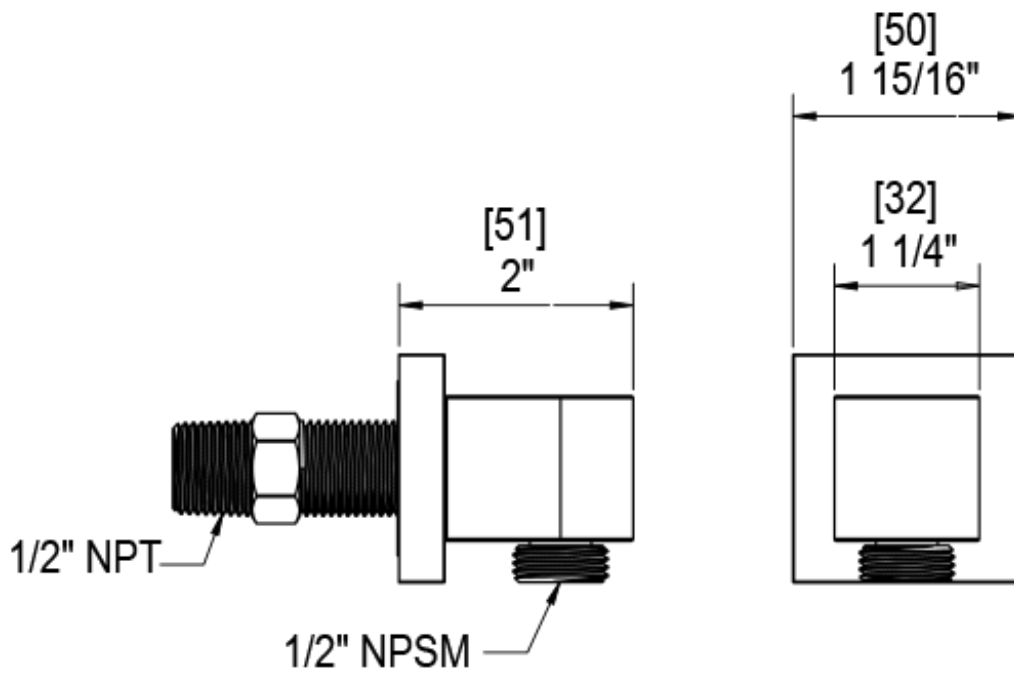

42LACCHCH Specifications

TEMPERATURE CONTROL VALVE WITH STOPS & VOLUME CONTROL TRIM ONLY

1/2" NPT (4QR000)
3/4" NPT (4PR000)
ALL PORTS

1/2" NPT (4QR000)
3/4" NPT (4PR000)
ALL PORTS

VOLUME CONTROL VALVE TRIM ONLY

ADJUSTABLE SLIDE BAR WITH HAND HELD SHOWER ASSEMBLY

INTEGRAL SUPPLY WITH 1/2" NPT X 1/2" NPSM X 3" NIPPLE

8" SHOWER HEAD WITH CEILING MOUNT 8" SHOWER ARM FLANGE