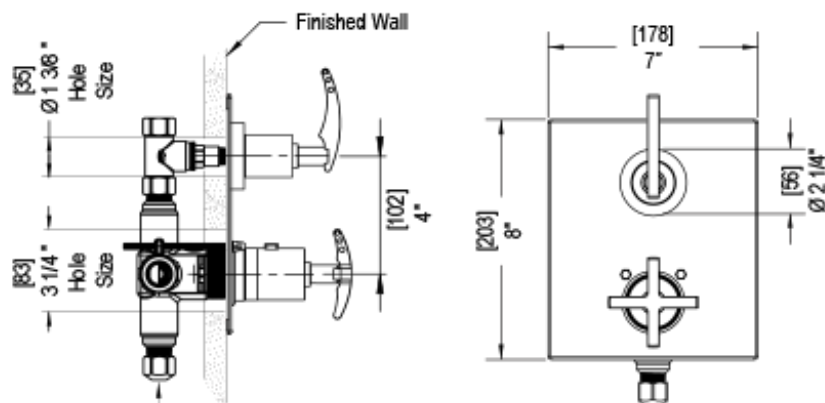

42LACCHCH Specifications

TEMPERATURE CONTROL VALVE WITH STOPS & VOLUME CONTROL TRIM ONLY

1/2" NPT (4QR000)
3/4" NPT (4PR000)
ALL PORTS

1/2" NPT (4QR000)
3/4" NPT (4PR000)
ALL PORTS

VOLUME CONTROL VALVE TRIM ONLY

ADJUSTABLE SLIDE BAR WITH HAND HELD SHOWER ASSEMBLY

INTEGRAL SUPPLY WITH 1/2" NPT X 1/2" NPSM X 3" NIPPLE

8" SHOWER HEAD WITH CEILING MOUNT 8" SHOWER ARM FLANGE