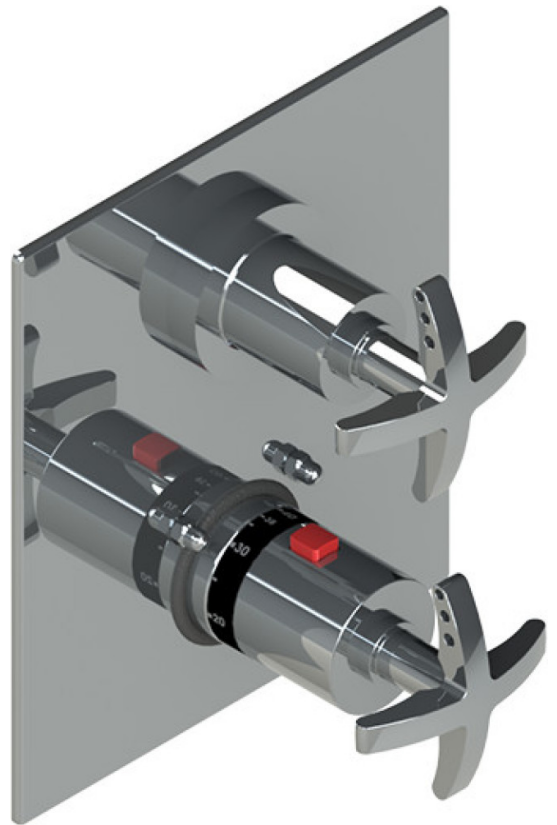

42LACCHCH Specifications

TEMPERATURE CONTROL VALVE WITH STOPS & VOLUME CONTROL TRIM ONLY

1/2" NPT (4QR000)
3/4" NPT (4PR000)
ALL PORTS

1/2" NPT (4QR000)
3/4" NPT (4PR000)
ALL PORTS

VOLUME CONTROL VALVE TRIM ONLY

ADJUSTABLE SLIDE BAR WITH HAND HELD SHOWER ASSEMBLY

INTEGRAL SUPPLY WITH 1/2" NPT X 1/2" NPSM X 3" NIPPLE

8" SHOWER HEAD WITH CEILING MOUNT 8" SHOWER ARM FLANGE