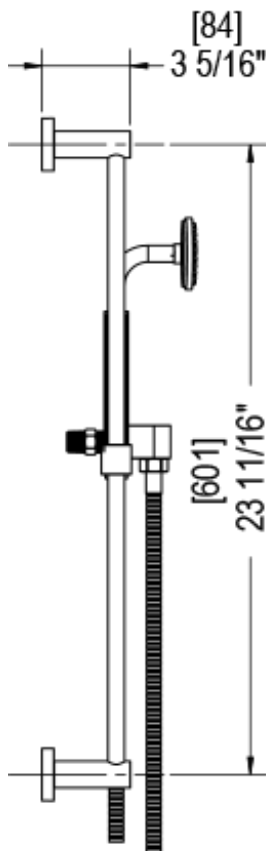

42LACCHCH Specifications

TEMPERATURE CONTROL VALVE WITH STOPS & VOLUME CONTROL TRIM ONLY

1/2" NPT (4QR000)
3/4" NPT (4PR000)
ALL PORTS

1/2" NPT (4QR000)
3/4" NPT (4PR000)
ALL PORTS

VOLUME CONTROL VALVE TRIM ONLY

ADJUSTABLE SLIDE BAR WITH HAND HELD SHOWER ASSEMBLY

INTEGRAL SUPPLY WITH 1/2" NPT X 1/2" NPSM X 3" NIPPLE

8" SHOWER HEAD WITH CEILING MOUNT 8" SHOWER ARM FLANGE