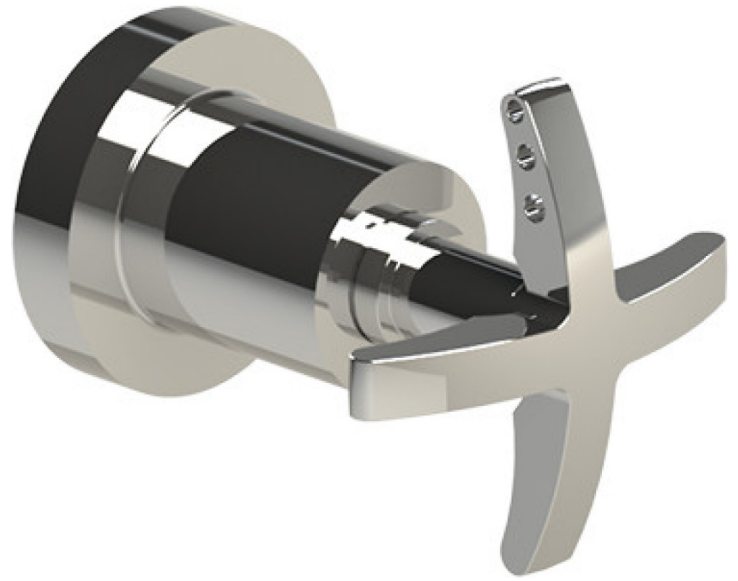

42LACCHCH Specifications

TEMPERATURE CONTROL VALVE WITH STOPS & VOLUME CONTROL TRIM ONLY

1/2" NPT (4QR000)
3/4" NPT (4PR000)
ALL PORTS

1/2" NPT (4QR000)
3/4" NPT (4PR000)
ALL PORTS

VOLUME CONTROL VALVE TRIM ONLY

ADJUSTABLE SLIDE BAR WITH HAND HELD SHOWER ASSEMBLY

INTEGRAL SUPPLY WITH 1/2" NPT X 1/2" NPSM X 3" NIPPLE

8" SHOWER HEAD WITH CEILING MOUNT 8" SHOWER ARM FLANGE