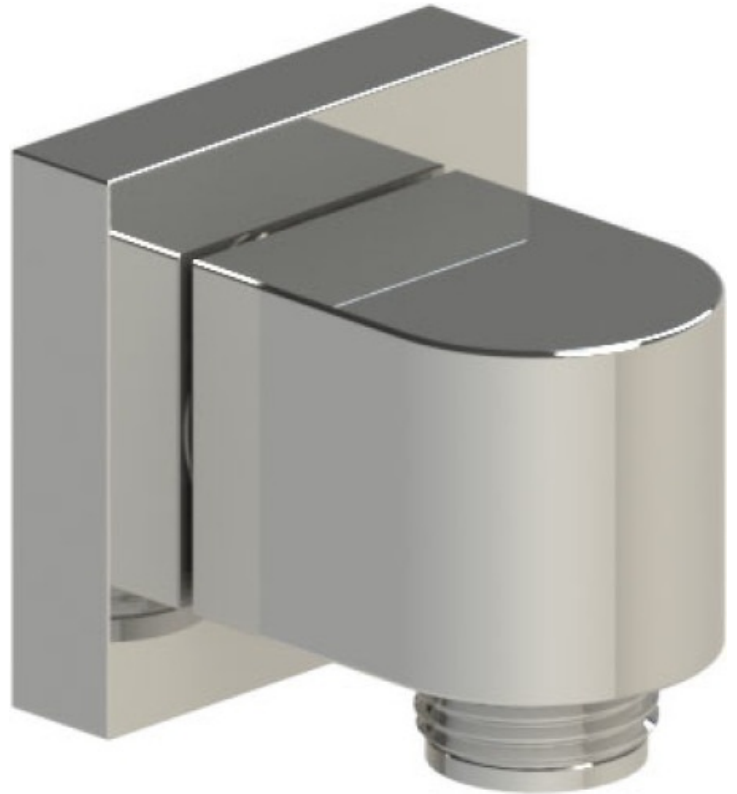

42LALCHCH Specifications

TEMPERATURE CONTROL VALVE WITH STOPS & VOLUME CONTROL TRIM ONLY

VOLUME CONTROL VALVE TRIM ONLY

ADJUSTABLE SLIDE BAR WITH HAND HELD SHOWER ASSEMBLY

INTEGRAL SUPPLY WITH 1/2" NPT X 1/2" NPSM X 3" NIPPLE

8" SHOWER HEAD WITH CEILING MOUNT 8" SHOWER ARM FLANGE