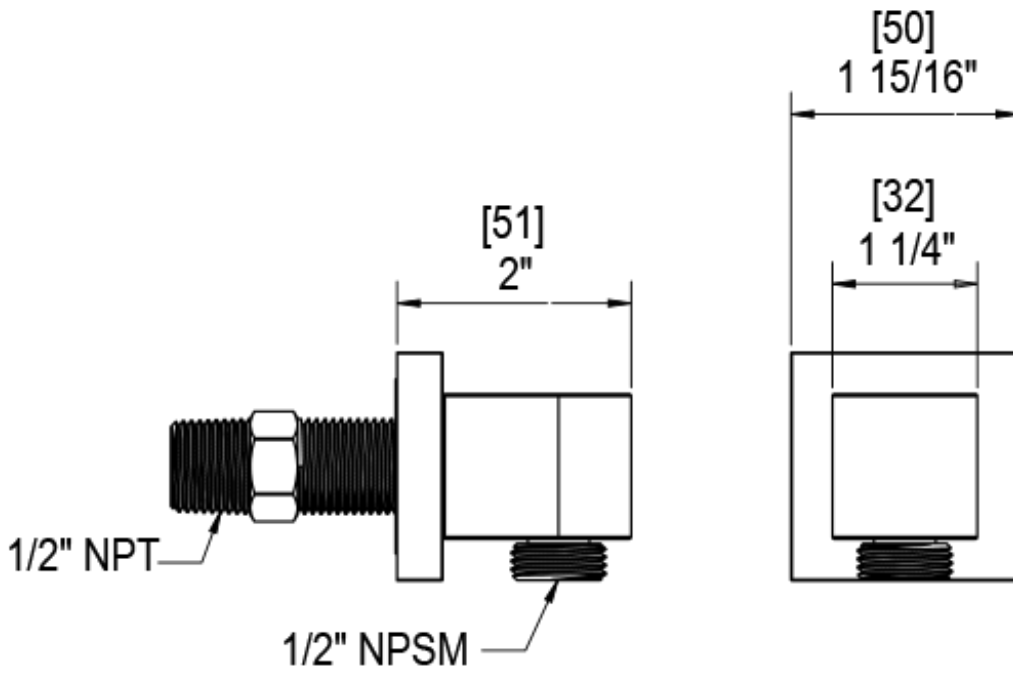

42LALCHCH Specifications

TEMPERATURE CONTROL VALVE WITH STOPS & VOLUME CONTROL TRIM ONLY

VOLUME CONTROL VALVE TRIM ONLY

ADJUSTABLE SLIDE BAR WITH HAND HELD SHOWER ASSEMBLY

INTEGRAL SUPPLY WITH 1/2" NPT X 1/2" NPSM X 3" NIPPLE

8" SHOWER HEAD WITH CEILING MOUNT 8" SHOWER ARM FLANGE