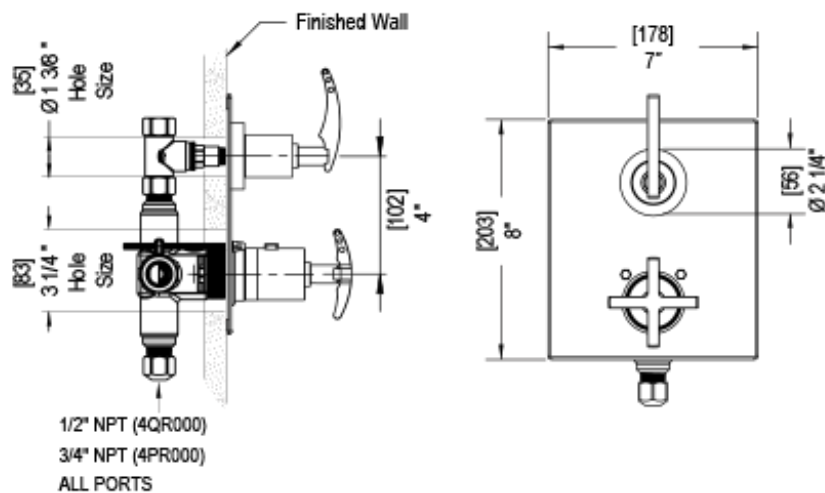

42LALCHCH Specifications

TEMPERATURE CONTROL VALVE WITH STOPS & VOLUME CONTROL TRIM ONLY

VOLUME CONTROL VALVE TRIM ONLY

ADJUSTABLE SLIDE BAR WITH HAND HELD SHOWER ASSEMBLY

INTEGRAL SUPPLY WITH 1/2" NPT X 1/2" NPSM X 3" NIPPLE

8" SHOWER HEAD WITH CEILING MOUNT 8" SHOWER ARM FLANGE