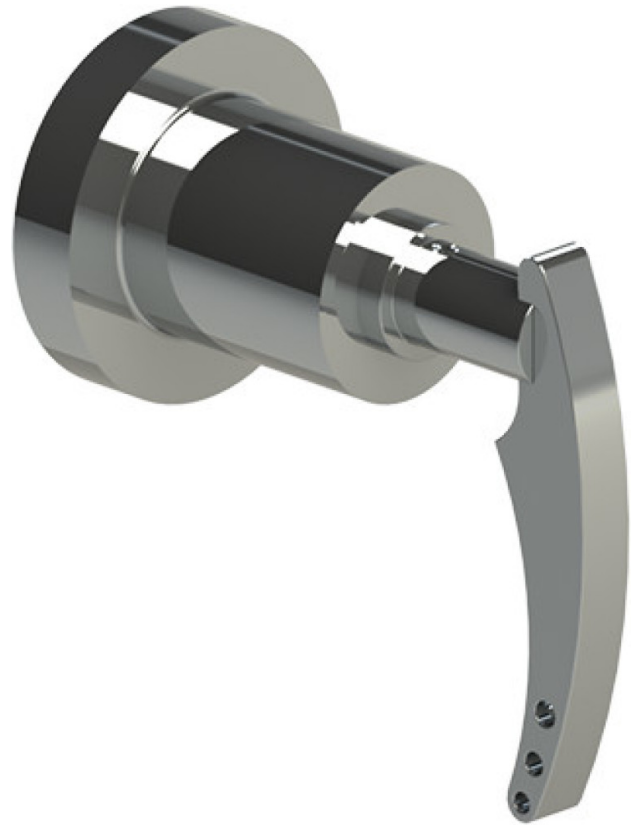

42LALCHCH Specifications

TEMPERATURE CONTROL VALVE WITH STOPS & VOLUME CONTROL TRIM ONLY

VOLUME CONTROL VALVE TRIM ONLY

ADJUSTABLE SLIDE BAR WITH HAND HELD SHOWER ASSEMBLY

INTEGRAL SUPPLY WITH 1/2" NPT X 1/2" NPSM X 3" NIPPLE

8" SHOWER HEAD WITH CEILING MOUNT 8" SHOWER ARM FLANGE