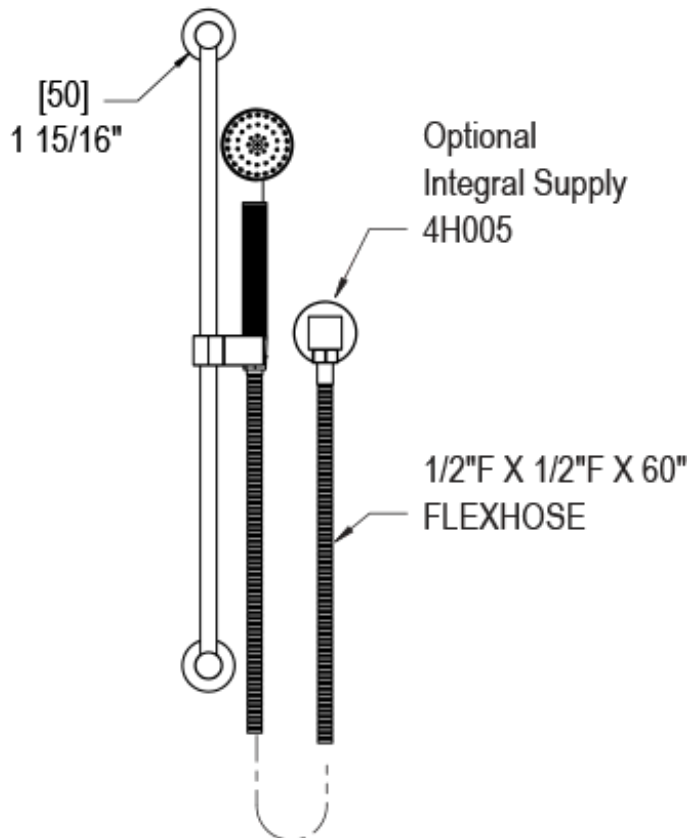

42LALCHCH Specifications

TEMPERATURE CONTROL VALVE WITH STOPS & VOLUME CONTROL TRIM ONLY

VOLUME CONTROL VALVE TRIM ONLY

ADJUSTABLE SLIDE BAR WITH HAND HELD SHOWER ASSEMBLY

INTEGRAL SUPPLY WITH 1/2" NPT X 1/2" NPSM X 3" NIPPLE

8" SHOWER HEAD WITH CEILING MOUNT 8" SHOWER ARM FLANGE