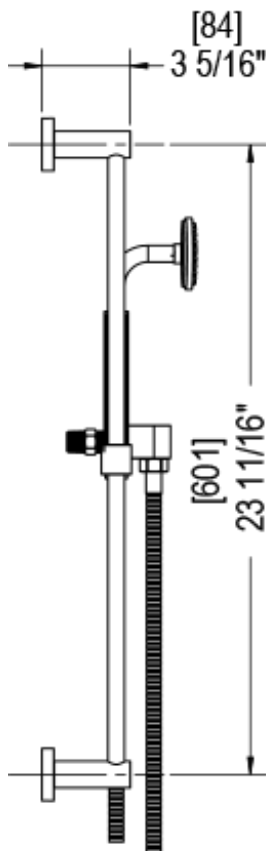

42LALCHCH Specifications

TEMPERATURE CONTROL VALVE WITH STOPS & VOLUME CONTROL TRIM ONLY

VOLUME CONTROL VALVE TRIM ONLY

ADJUSTABLE SLIDE BAR WITH HAND HELD SHOWER ASSEMBLY

INTEGRAL SUPPLY WITH 1/2" NPT X 1/2" NPSM X 3" NIPPLE

8" SHOWER HEAD WITH CEILING MOUNT 8" SHOWER ARM FLANGE