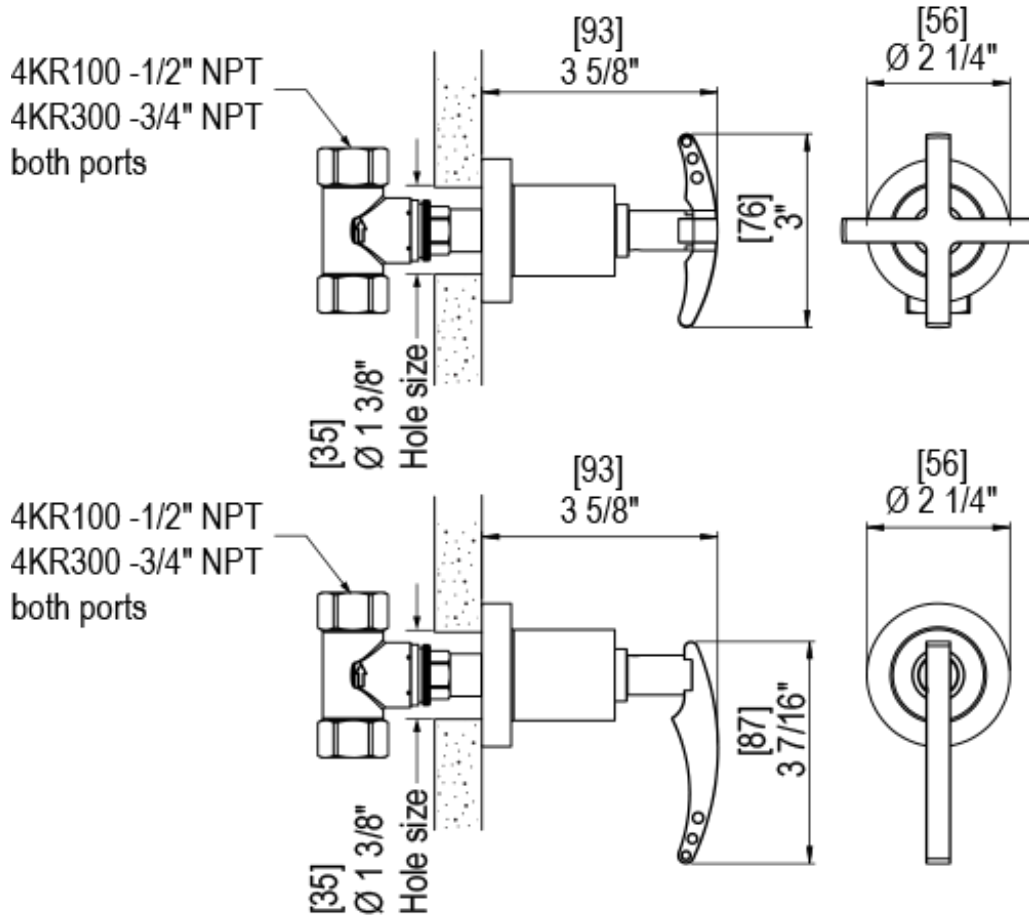

42LALCHCH Specifications

TEMPERATURE CONTROL VALVE WITH STOPS & VOLUME CONTROL TRIM ONLY

VOLUME CONTROL VALVE TRIM ONLY

ADJUSTABLE SLIDE BAR WITH HAND HELD SHOWER ASSEMBLY

INTEGRAL SUPPLY WITH 1/2" NPT X 1/2" NPSM X 3" NIPPLE

8" SHOWER HEAD WITH CEILING MOUNT 8" SHOWER ARM FLANGE