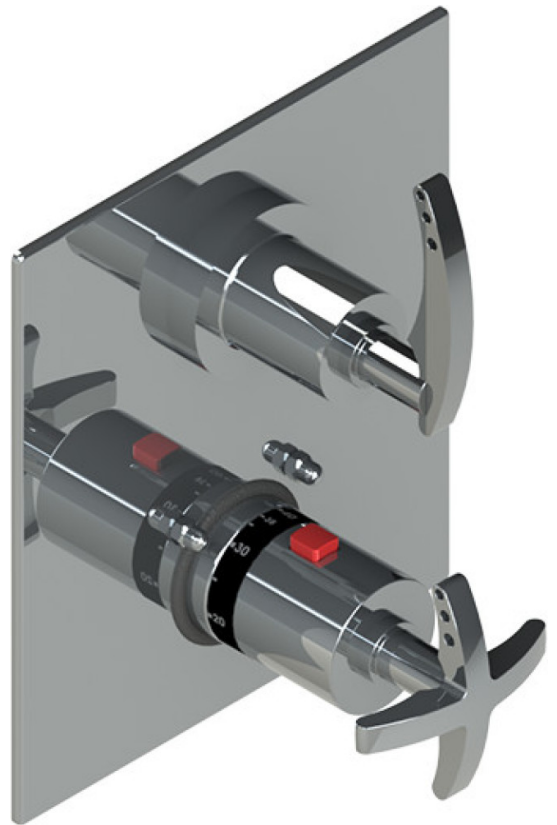

42LALCHCH Specifications

TEMPERATURE CONTROL VALVE WITH STOPS & VOLUME CONTROL TRIM ONLY

VOLUME CONTROL VALVE TRIM ONLY

ADJUSTABLE SLIDE BAR WITH HAND HELD SHOWER ASSEMBLY

INTEGRAL SUPPLY WITH 1/2" NPT X 1/2" NPSM X 3" NIPPLE

8" SHOWER HEAD WITH CEILING MOUNT 8" SHOWER ARM FLANGE