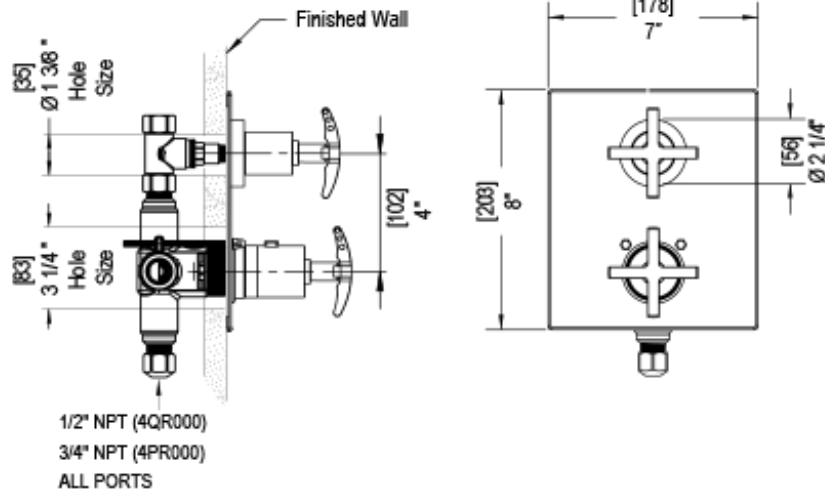

42LALCHCH Specifications

TEMPERATURE CONTROL VALVE WITH STOPS & VOLUME CONTROL TRIM ONLY

VOLUME CONTROL VALVE TRIM ONLY

ADJUSTABLE SLIDE BAR WITH HAND HELD SHOWER ASSEMBLY

INTEGRAL SUPPLY WITH 1/2" NPT X 1/2" NPSM X 3" NIPPLE

8" SHOWER HEAD WITH CEILING MOUNT 8" SHOWER ARM FLANGE