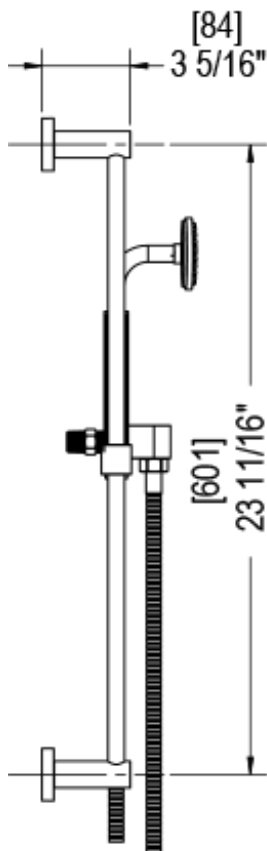

40LACCHCH Specifications

TEMPERATURE CONTROL VALVE WITH STOPS & VOLUME CONTROL TRIM ONLY

VOLUME CONTROL VALVE TRIM ONLY

ADJUSTABLE SLIDE BAR WITH HAND HELD SHOWER ASSEMBLY

INTEGRAL SUPPLY WITH 1/2" NPT X 1/2" NPSM X 3" NIPPLE

5" SHOWER HEAD WITH WALL MOUNT 12" SHOWER ARM & FLANGE