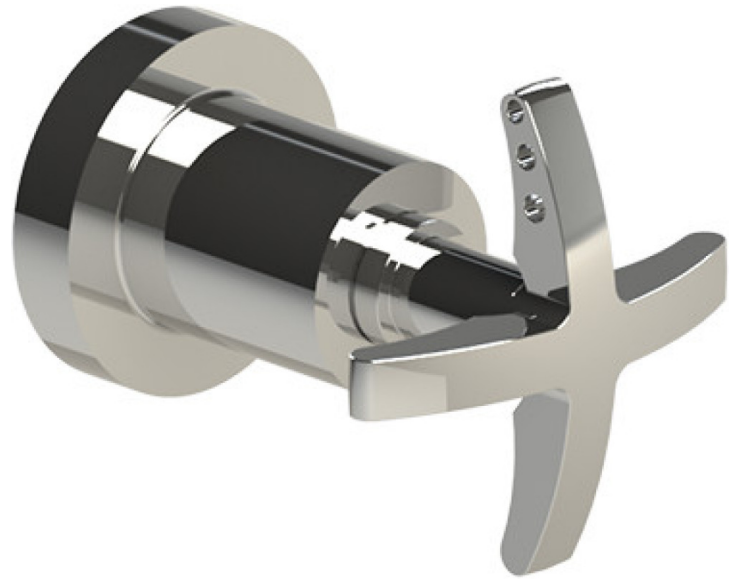

40LACCHCH Specifications

TEMPERATURE CONTROL VALVE WITH STOPS & VOLUME CONTROL TRIM ONLY

VOLUME CONTROL VALVE TRIM ONLY

ADJUSTABLE SLIDE BAR WITH HAND HELD SHOWER ASSEMBLY

INTEGRAL SUPPLY WITH 1/2" NPT X 1/2" NPSM X 3" NIPPLE

5" SHOWER HEAD WITH WALL MOUNT 12" SHOWER ARM & FLANGE