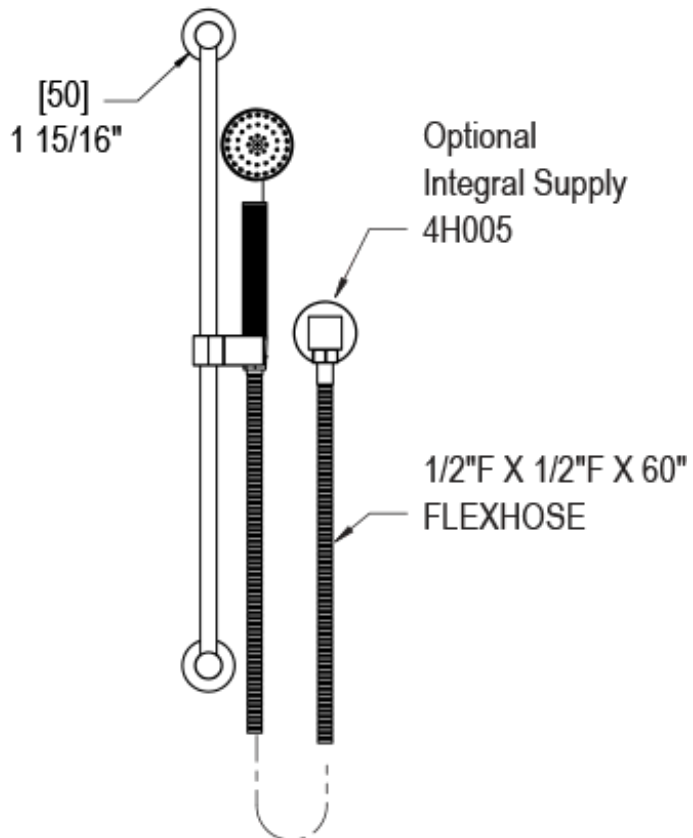

40LACCHCH Specifications

TEMPERATURE CONTROL VALVE WITH STOPS & VOLUME CONTROL TRIM ONLY

VOLUME CONTROL VALVE TRIM ONLY

ADJUSTABLE SLIDE BAR WITH HAND HELD SHOWER ASSEMBLY

INTEGRAL SUPPLY WITH 1/2" NPT X 1/2" NPSM X 3" NIPPLE

5" SHOWER HEAD WITH WALL MOUNT 12" SHOWER ARM & FLANGE