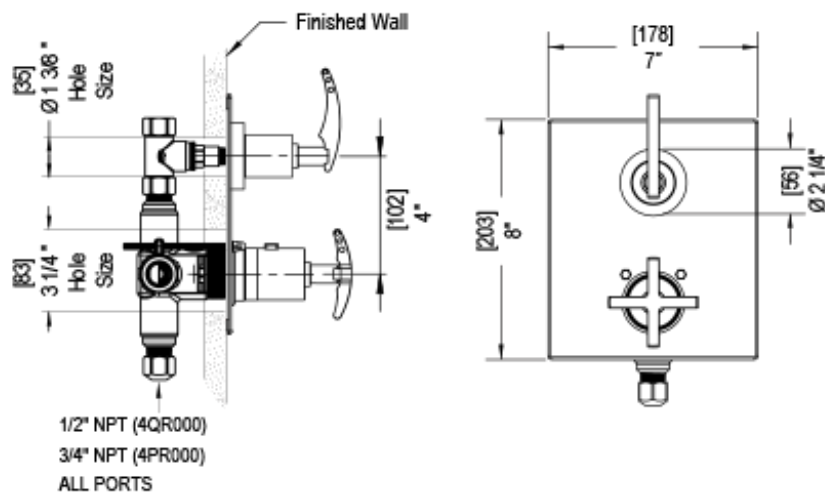

40LACCHCH Specifications

TEMPERATURE CONTROL VALVE WITH STOPS & VOLUME CONTROL TRIM ONLY

VOLUME CONTROL VALVE TRIM ONLY

ADJUSTABLE SLIDE BAR WITH HAND HELD SHOWER ASSEMBLY

INTEGRAL SUPPLY WITH 1/2" NPT X 1/2" NPSM X 3" NIPPLE

5" SHOWER HEAD WITH WALL MOUNT 12" SHOWER ARM & FLANGE