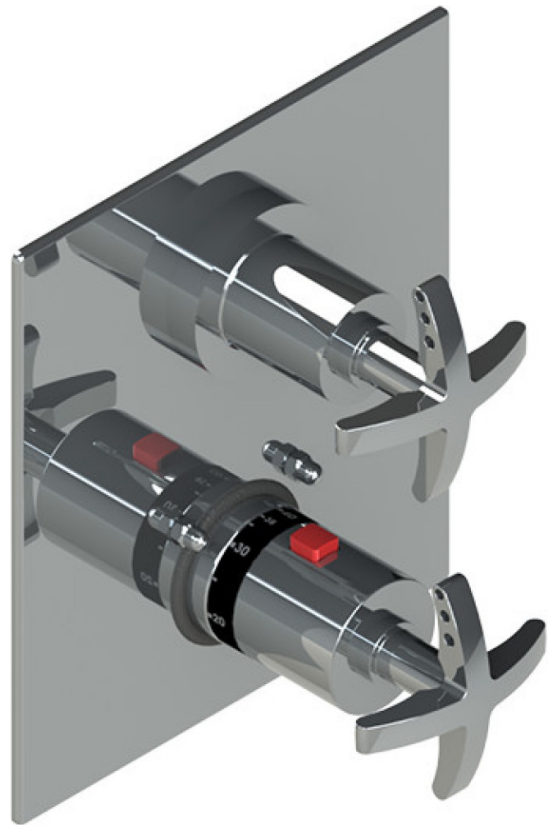

40LACCHCH Specifications

TEMPERATURE CONTROL VALVE WITH STOPS & VOLUME CONTROL TRIM ONLY

VOLUME CONTROL VALVE TRIM ONLY

ADJUSTABLE SLIDE BAR WITH HAND HELD SHOWER ASSEMBLY

INTEGRAL SUPPLY WITH 1/2" NPT X 1/2" NPSM X 3" NIPPLE

5" SHOWER HEAD WITH WALL MOUNT 12" SHOWER ARM & FLANGE