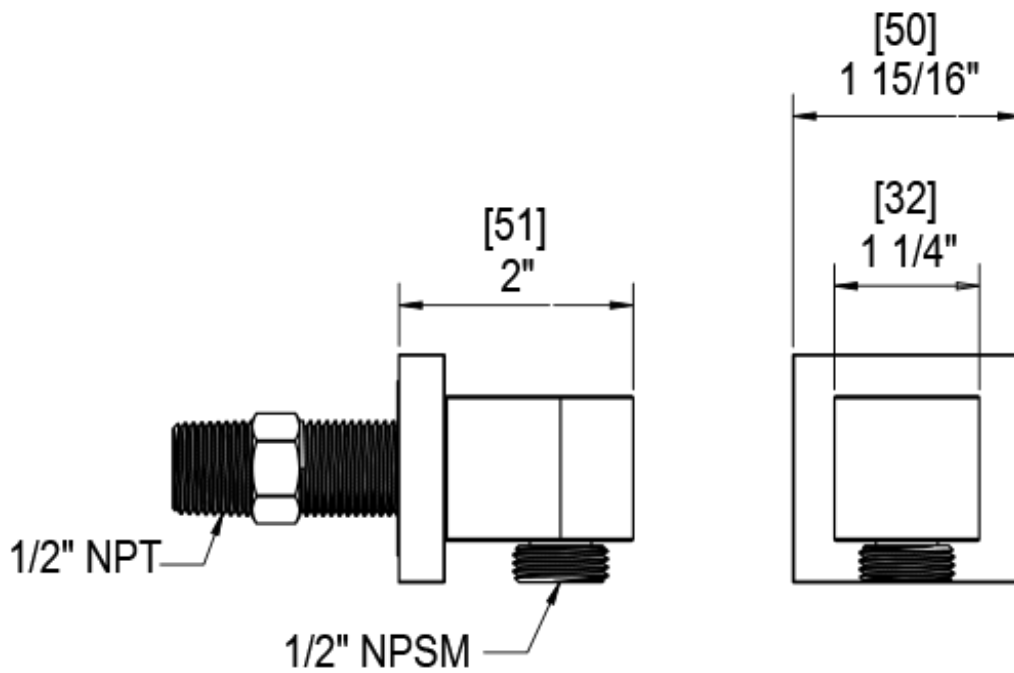

40LACCHCH Specifications

TEMPERATURE CONTROL VALVE WITH STOPS & VOLUME CONTROL TRIM ONLY

VOLUME CONTROL VALVE TRIM ONLY

ADJUSTABLE SLIDE BAR WITH HAND HELD SHOWER ASSEMBLY

INTEGRAL SUPPLY WITH 1/2" NPT X 1/2" NPSM X 3" NIPPLE

5" SHOWER HEAD WITH WALL MOUNT 12" SHOWER ARM & FLANGE