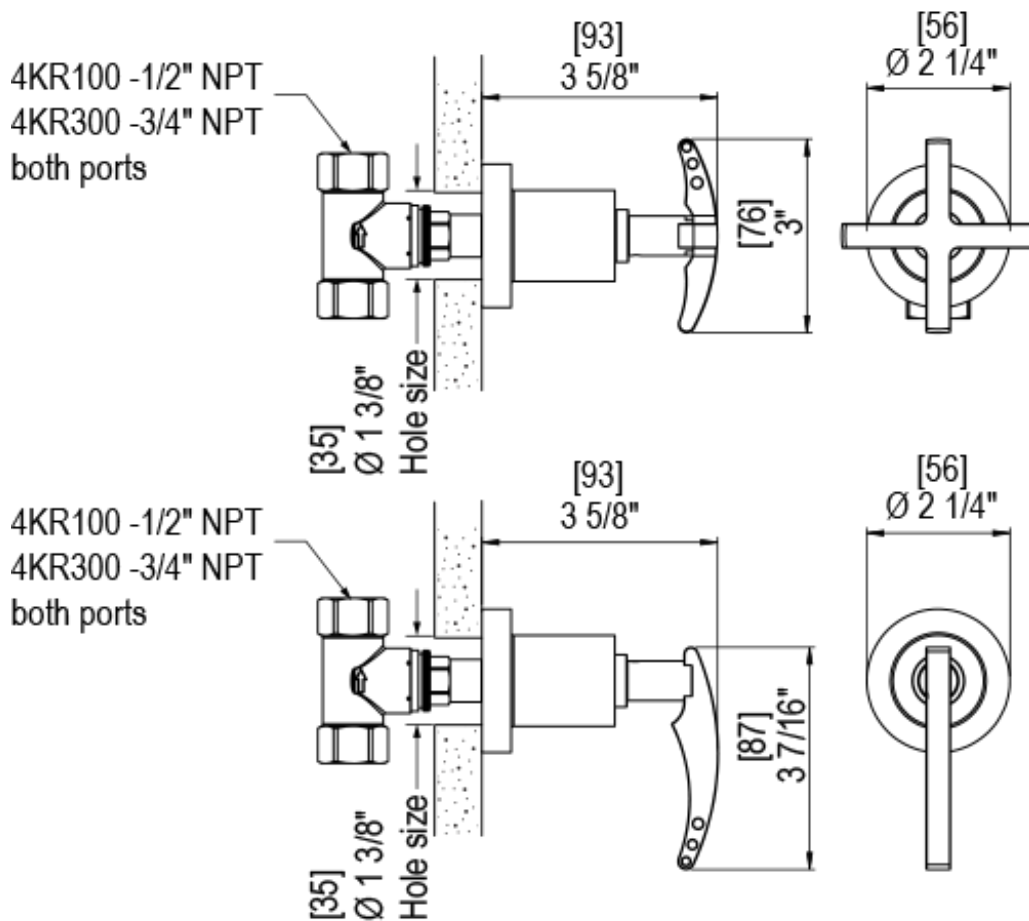

40LACCHCH Specifications

TEMPERATURE CONTROL VALVE WITH STOPS & VOLUME CONTROL TRIM ONLY

VOLUME CONTROL VALVE TRIM ONLY

ADJUSTABLE SLIDE BAR WITH HAND HELD SHOWER ASSEMBLY

INTEGRAL SUPPLY WITH 1/2" NPT X 1/2" NPSM X 3" NIPPLE

5" SHOWER HEAD WITH WALL MOUNT 12" SHOWER ARM & FLANGE