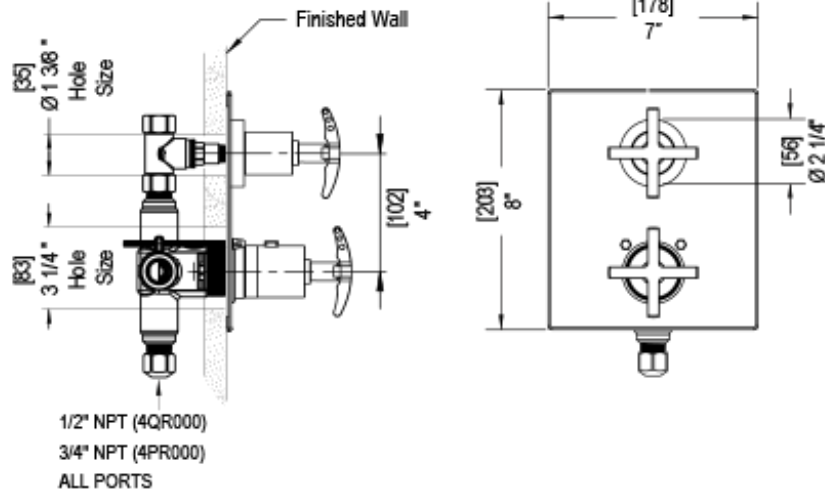

40LACCHCH Specifications

TEMPERATURE CONTROL VALVE WITH STOPS & VOLUME CONTROL TRIM ONLY

VOLUME CONTROL VALVE TRIM ONLY

ADJUSTABLE SLIDE BAR WITH HAND HELD SHOWER ASSEMBLY

INTEGRAL SUPPLY WITH 1/2" NPT X 1/2" NPSM X 3" NIPPLE

5" SHOWER HEAD WITH WALL MOUNT 12" SHOWER ARM & FLANGE