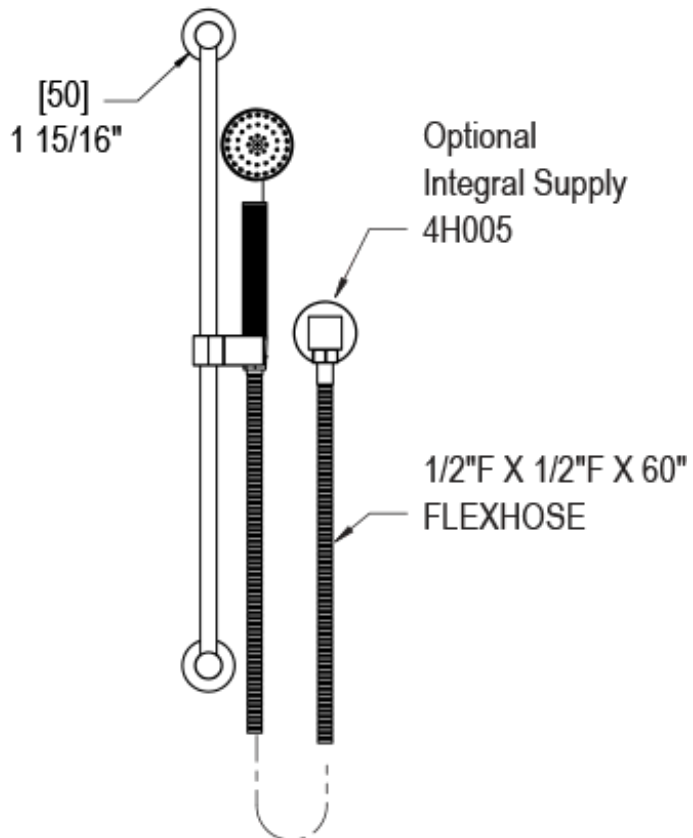

# 40LALCHCH Specifications

TEMPERATURE CONTROL VALVE WITH STOPS & VOLUME CONTROL TRIM ONLY

1/2" NPT (4QR000)  
3/4" NPT (4PR000)  
ALL PORTS

1/2" NPT (4QR000)  
3/4" NPT (4PR000)  
ALL PORTS

VOLUME CONTROL VALVE TRIM ONLY

ADJUSTABLE SLIDE BAR WITH HAND HELD SHOWER ASSEMBLY

INTEGRAL SUPPLY WITH 1/2" NPT X 1/2" NPSM X 3" NIPPLE

5" SHOWER HEAD WITH WALL MOUNT 12" SHOWER ARM & FLANGE