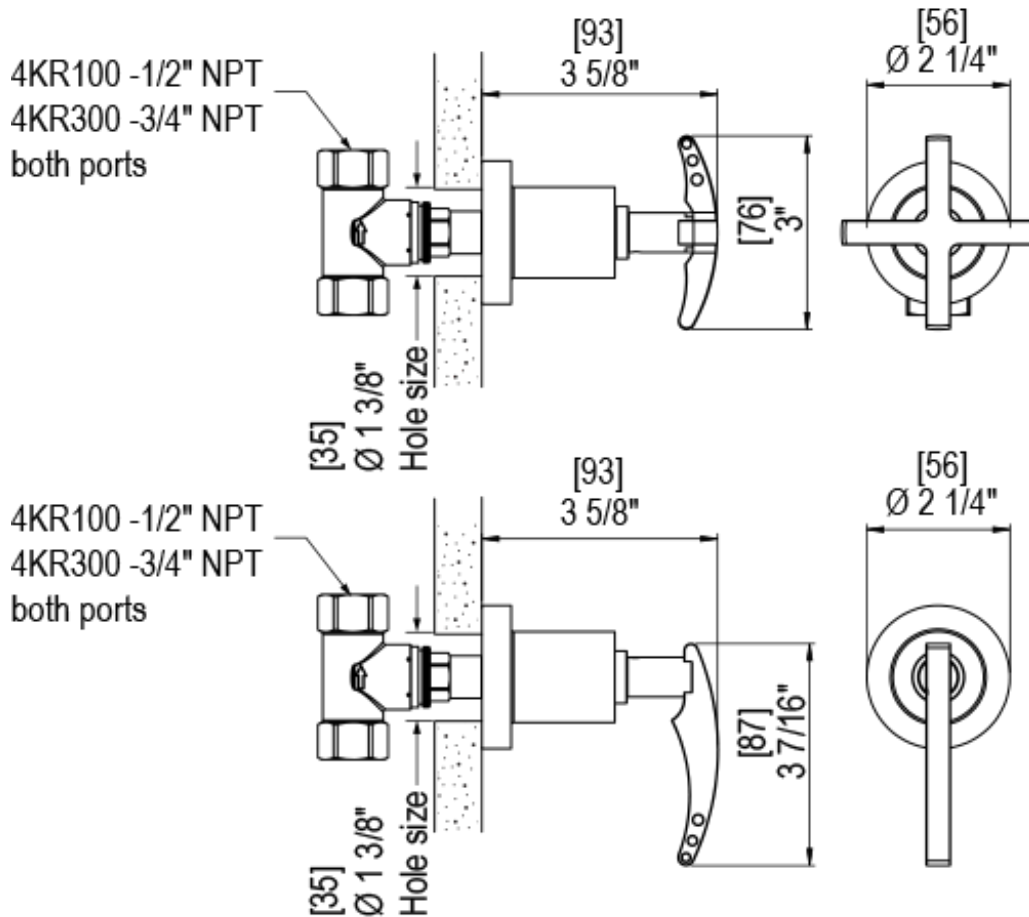

# 40LALCHCH Specifications

TEMPERATURE CONTROL VALVE WITH STOPS & VOLUME CONTROL TRIM ONLY

1/2" NPT (4QR000)  
3/4" NPT (4PR000)  
ALL PORTS

1/2" NPT (4QR000)  
3/4" NPT (4PR000)  
ALL PORTS

VOLUME CONTROL VALVE TRIM ONLY

ADJUSTABLE SLIDE BAR WITH HAND HELD SHOWER ASSEMBLY

INTEGRAL SUPPLY WITH 1/2" NPT X 1/2" NPSM X 3" NIPPLE

5" SHOWER HEAD WITH WALL MOUNT 12" SHOWER ARM & FLANGE