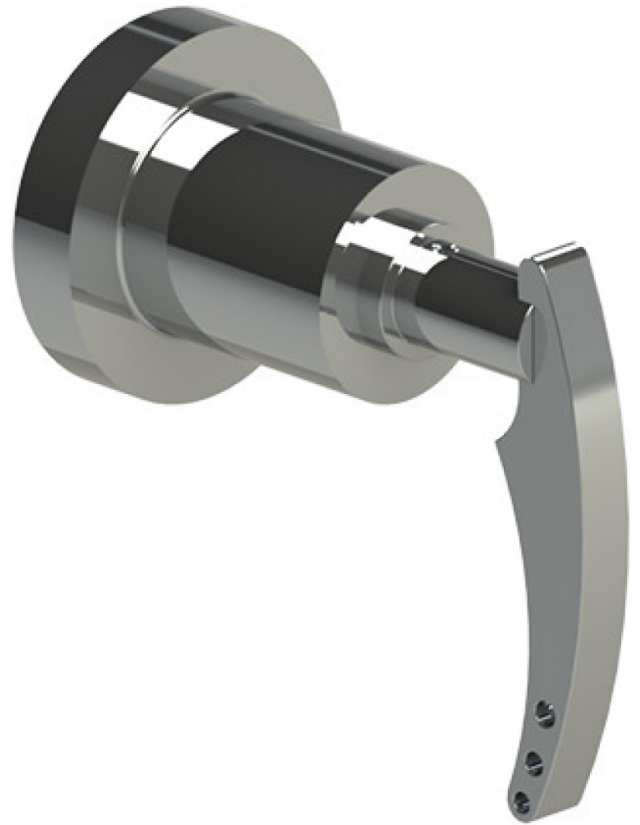

# 40LALCHCH Specifications

TEMPERATURE CONTROL VALVE WITH STOPS & VOLUME CONTROL TRIM ONLY

1/2" NPT (4QR000)  
3/4" NPT (4PR000)  
ALL PORTS

1/2" NPT (4QR000)  
3/4" NPT (4PR000)  
ALL PORTS

VOLUME CONTROL VALVE TRIM ONLY

ADJUSTABLE SLIDE BAR WITH HAND HELD SHOWER ASSEMBLY

INTEGRAL SUPPLY WITH 1/2" NPT X 1/2" NPSM X 3" NIPPLE

5" SHOWER HEAD WITH WALL MOUNT 12" SHOWER ARM & FLANGE