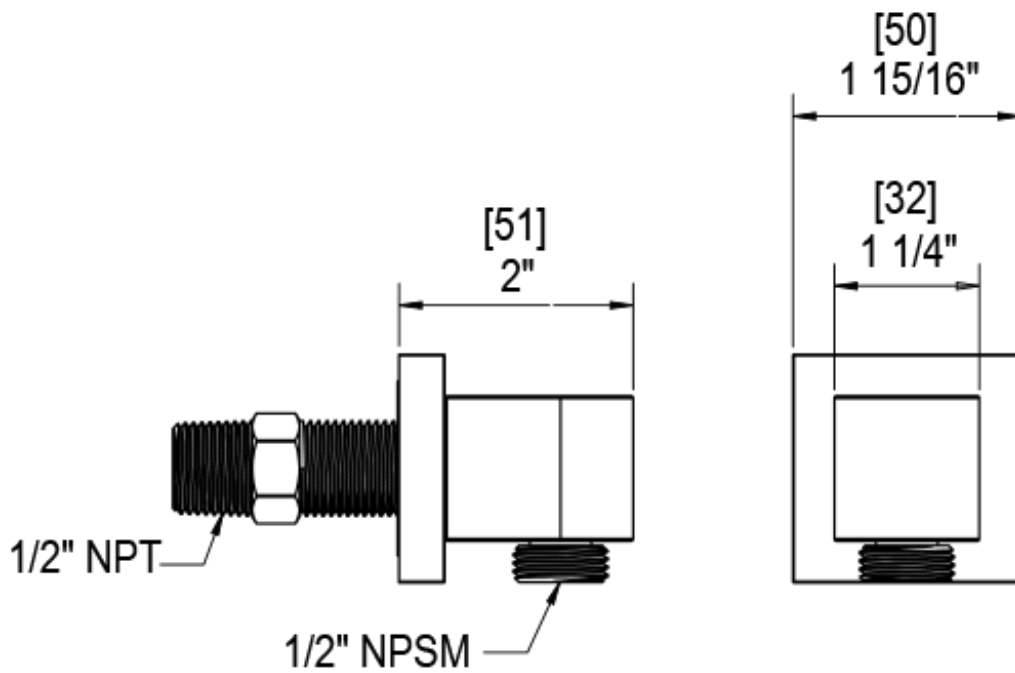

# 40LALCHCH Specifications

TEMPERATURE CONTROL VALVE WITH STOPS & VOLUME CONTROL TRIM ONLY

1/2" NPT (4QR000)  
3/4" NPT (4PR000)  
ALL PORTS

1/2" NPT (4QR000)  
3/4" NPT (4PR000)  
ALL PORTS

VOLUME CONTROL VALVE TRIM ONLY

ADJUSTABLE SLIDE BAR WITH HAND HELD SHOWER ASSEMBLY

INTEGRAL SUPPLY WITH 1/2" NPT X 1/2" NPSM X 3" NIPPLE

5" SHOWER HEAD WITH WALL MOUNT 12" SHOWER ARM & FLANGE