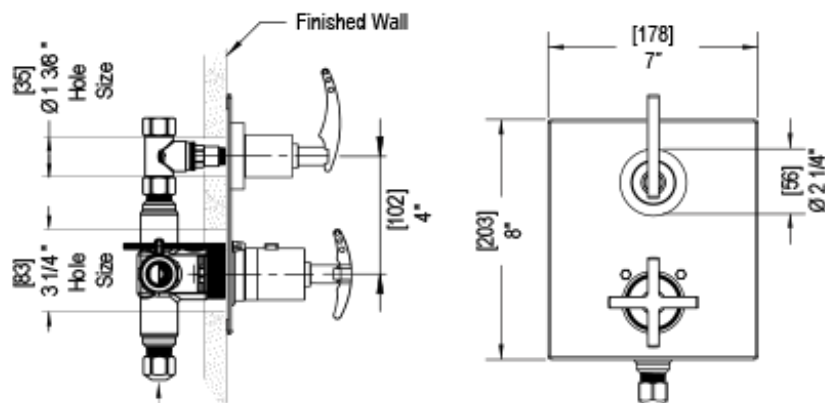

# 40LALCHCH Specifications

TEMPERATURE CONTROL VALVE WITH STOPS & VOLUME CONTROL TRIM ONLY

1/2" NPT (4QR000)  
3/4" NPT (4PR000)  
ALL PORTS

1/2" NPT (4QR000)  
3/4" NPT (4PR000)  
ALL PORTS

VOLUME CONTROL VALVE TRIM ONLY

ADJUSTABLE SLIDE BAR WITH HAND HELD SHOWER ASSEMBLY

INTEGRAL SUPPLY WITH 1/2" NPT X 1/2" NPSM X 3" NIPPLE

5" SHOWER HEAD WITH WALL MOUNT 12" SHOWER ARM & FLANGE