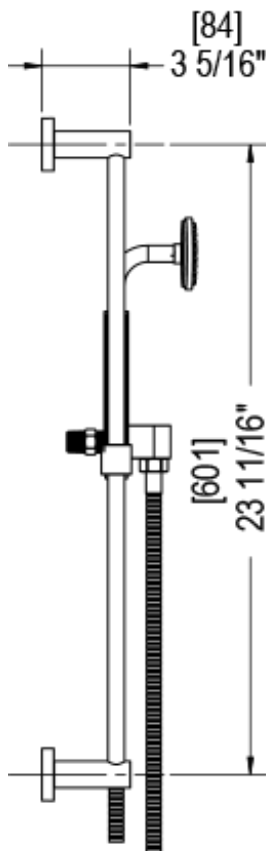

# 40LALCHCH Specifications

TEMPERATURE CONTROL VALVE WITH STOPS & VOLUME CONTROL TRIM ONLY

1/2" NPT (4QR000)  
3/4" NPT (4PR000)  
ALL PORTS

1/2" NPT (4QR000)  
3/4" NPT (4PR000)  
ALL PORTS

VOLUME CONTROL VALVE TRIM ONLY

ADJUSTABLE SLIDE BAR WITH HAND HELD SHOWER ASSEMBLY

INTEGRAL SUPPLY WITH 1/2" NPT X 1/2" NPSM X 3" NIPPLE

5" SHOWER HEAD WITH WALL MOUNT 12" SHOWER ARM & FLANGE