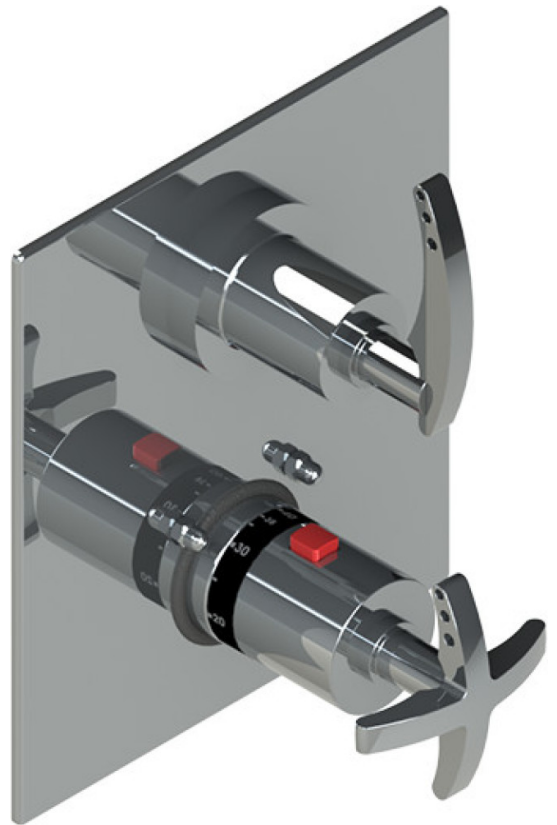

# 40LALCHCH Specifications

TEMPERATURE CONTROL VALVE WITH STOPS & VOLUME CONTROL TRIM ONLY

1/2" NPT (4QR000)  
3/4" NPT (4PR000)  
ALL PORTS

1/2" NPT (4QR000)  
3/4" NPT (4PR000)  
ALL PORTS

VOLUME CONTROL VALVE TRIM ONLY

ADJUSTABLE SLIDE BAR WITH HAND HELD SHOWER ASSEMBLY

INTEGRAL SUPPLY WITH 1/2" NPT X 1/2" NPSM X 3" NIPPLE

5" SHOWER HEAD WITH WALL MOUNT 12" SHOWER ARM & FLANGE