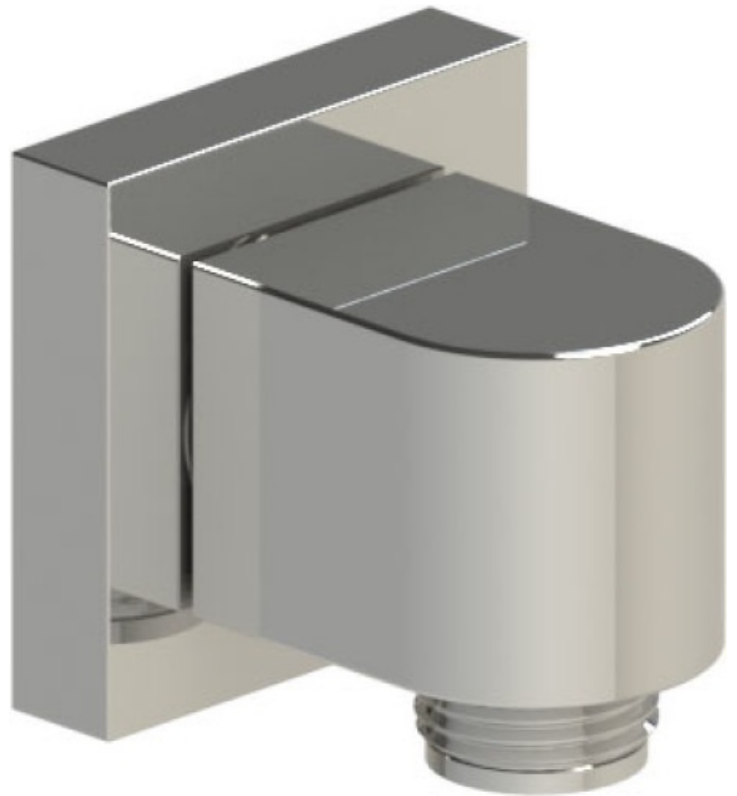

# 40LALCHCH Specifications

TEMPERATURE CONTROL VALVE WITH STOPS & VOLUME CONTROL TRIM ONLY

1/2" NPT (4QR000)  
3/4" NPT (4PR000)  
ALL PORTS

1/2" NPT (4QR000)  
3/4" NPT (4PR000)  
ALL PORTS

VOLUME CONTROL VALVE TRIM ONLY

ADJUSTABLE SLIDE BAR WITH HAND HELD SHOWER ASSEMBLY

INTEGRAL SUPPLY WITH 1/2" NPT X 1/2" NPSM X 3" NIPPLE

5" SHOWER HEAD WITH WALL MOUNT 12" SHOWER ARM & FLANGE