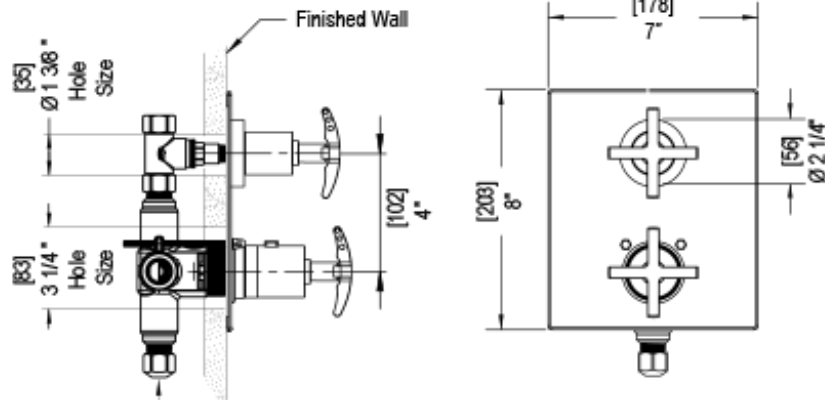

# 40LALCHCH Specifications

TEMPERATURE CONTROL VALVE WITH STOPS & VOLUME CONTROL TRIM ONLY

1/2" NPT (4QR000)  
3/4" NPT (4PR000)  
ALL PORTS

1/2" NPT (4QR000)  
3/4" NPT (4PR000)  
ALL PORTS

VOLUME CONTROL VALVE TRIM ONLY

ADJUSTABLE SLIDE BAR WITH HAND HELD SHOWER ASSEMBLY

INTEGRAL SUPPLY WITH 1/2" NPT X 1/2" NPSM X 3" NIPPLE

5" SHOWER HEAD WITH WALL MOUNT 12" SHOWER ARM & FLANGE