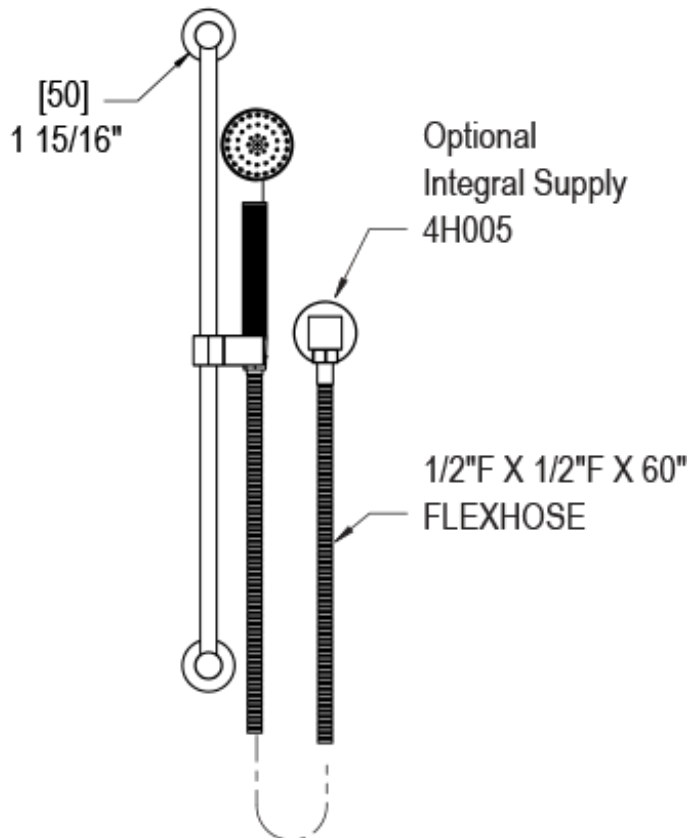

41LACCHCH Specifications

TEMPERATURE CONTROL VALVE WITH STOPS & VOLUME CONTROL TRIM ONLY

1/2" NPT (4QR000)
3/4" NPT (4PR000)
ALL PORTS

1/2" NPT (4QR000)
3/4" NPT (4PR000)
ALL PORTS

VOLUME CONTROL VALVE TRIM ONLY

ADJUSTABLE SLIDE BAR WITH HAND HELD SHOWER ASSEMBLY

INTEGRAL SUPPLY WITH 1/2" NPT X 1/2" NPSM X 3" NIPPLE

8" SHOWER HEAD WITH WALL MOUNT 16" SHOWER ARM & FLANGE