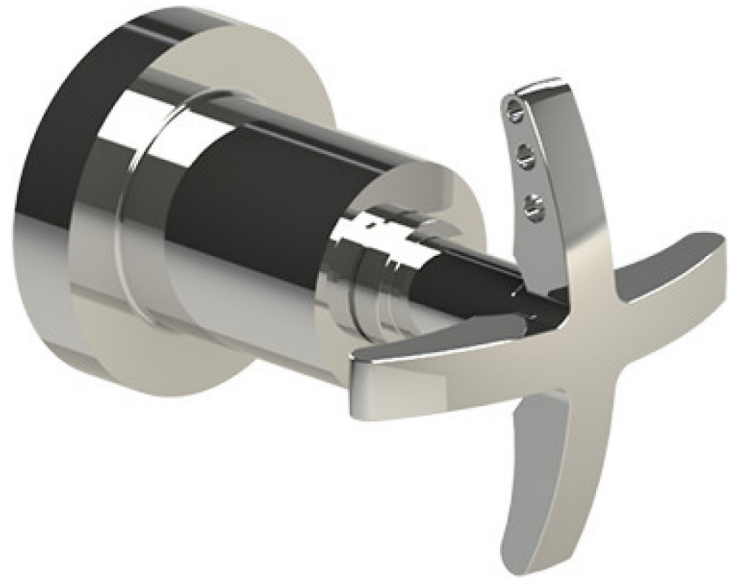

41LACCHCH Specifications

TEMPERATURE CONTROL VALVE WITH STOPS & VOLUME CONTROL TRIM ONLY

1/2" NPT (4QR000)
3/4" NPT (4PR000)
ALL PORTS

1/2" NPT (4QR000)
3/4" NPT (4PR000)
ALL PORTS

VOLUME CONTROL VALVE TRIM ONLY

ADJUSTABLE SLIDE BAR WITH HAND HELD SHOWER ASSEMBLY

INTEGRAL SUPPLY WITH 1/2" NPT X 1/2" NPSM X 3" NIPPLE

8" SHOWER HEAD WITH WALL MOUNT 16" SHOWER ARM & FLANGE