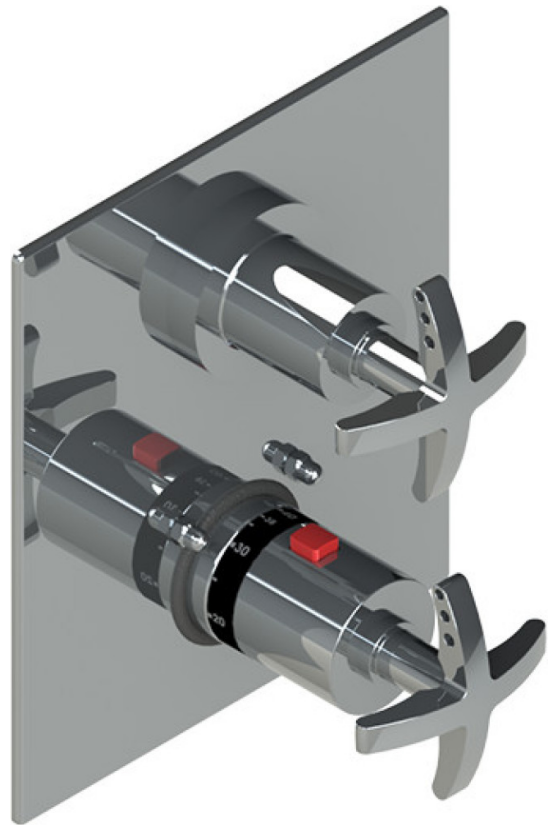

41LACCHCH Specifications

TEMPERATURE CONTROL VALVE WITH STOPS & VOLUME CONTROL TRIM ONLY

1/2" NPT (4QR000)
3/4" NPT (4PR000)
ALL PORTS

1/2" NPT (4QR000)
3/4" NPT (4PR000)
ALL PORTS

VOLUME CONTROL VALVE TRIM ONLY

ADJUSTABLE SLIDE BAR WITH HAND HELD SHOWER ASSEMBLY

INTEGRAL SUPPLY WITH 1/2" NPT X 1/2" NPSM X 3" NIPPLE

8" SHOWER HEAD WITH WALL MOUNT 16" SHOWER ARM & FLANGE