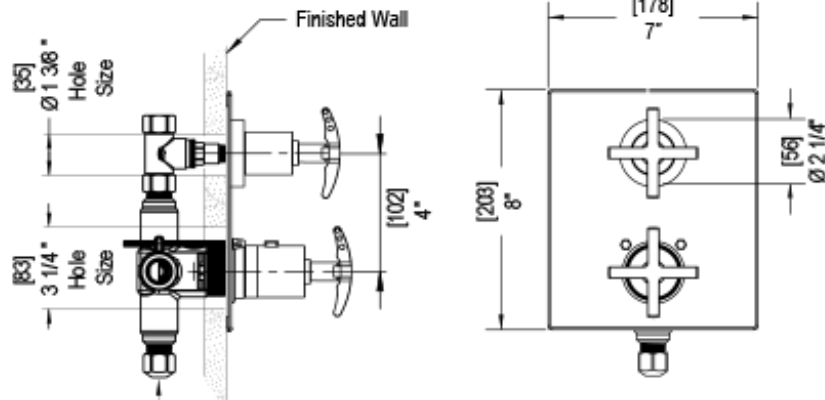

41LACCHCH Specifications

TEMPERATURE CONTROL VALVE WITH STOPS & VOLUME CONTROL TRIM ONLY

1/2" NPT (4QR000)
3/4" NPT (4PR000)
ALL PORTS

1/2" NPT (4QR000)
3/4" NPT (4PR000)
ALL PORTS

VOLUME CONTROL VALVE TRIM ONLY

ADJUSTABLE SLIDE BAR WITH HAND HELD SHOWER ASSEMBLY

INTEGRAL SUPPLY WITH 1/2" NPT X 1/2" NPSM X 3" NIPPLE

8" SHOWER HEAD WITH WALL MOUNT 16" SHOWER ARM & FLANGE