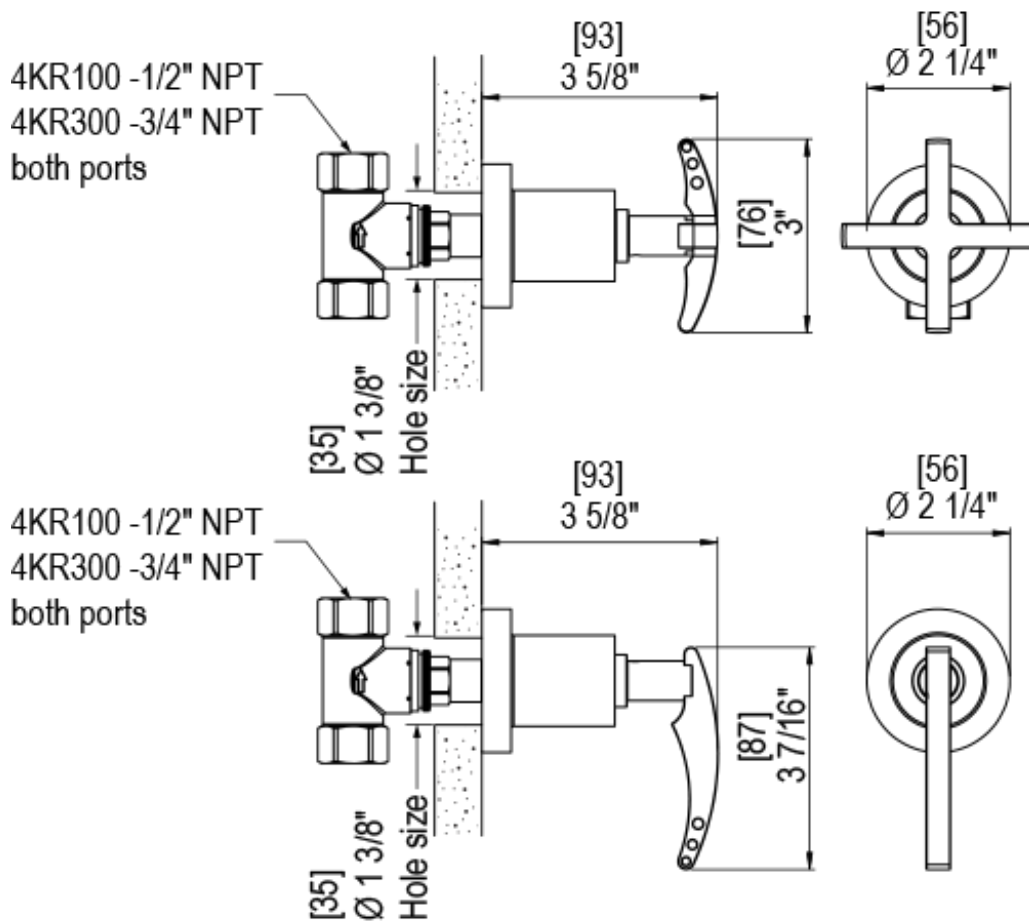

41LACCHCH Specifications

TEMPERATURE CONTROL VALVE WITH STOPS & VOLUME CONTROL TRIM ONLY

1/2" NPT (4QR000)
3/4" NPT (4PR000)
ALL PORTS

1/2" NPT (4QR000)
3/4" NPT (4PR000)
ALL PORTS

VOLUME CONTROL VALVE TRIM ONLY

ADJUSTABLE SLIDE BAR WITH HAND HELD SHOWER ASSEMBLY

INTEGRAL SUPPLY WITH 1/2" NPT X 1/2" NPSM X 3" NIPPLE

8" SHOWER HEAD WITH WALL MOUNT 16" SHOWER ARM & FLANGE