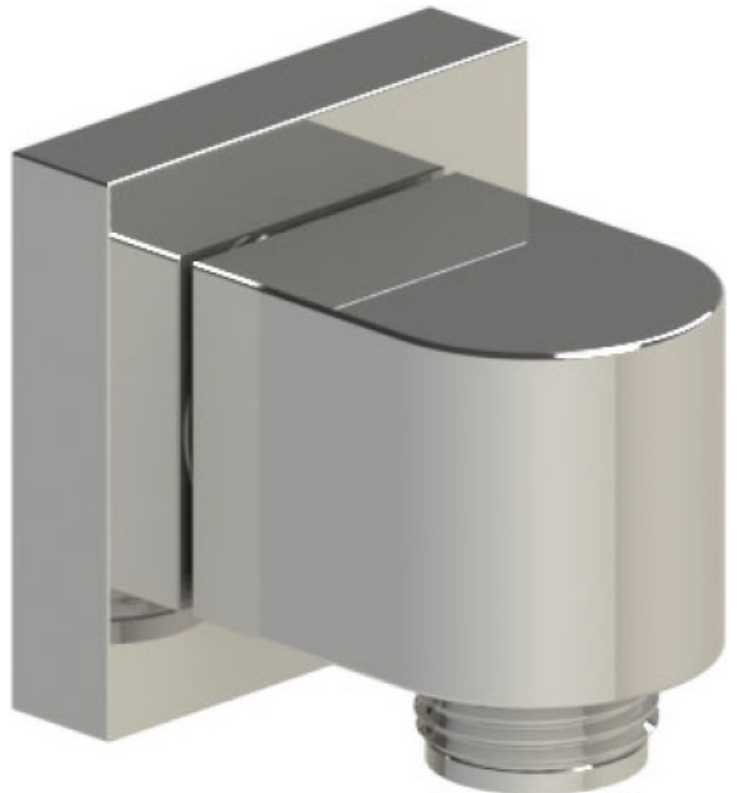

41LACCHCH Specifications

TEMPERATURE CONTROL VALVE WITH STOPS & VOLUME CONTROL TRIM ONLY

1/2" NPT (4QR000)
3/4" NPT (4PR000)
ALL PORTS

1/2" NPT (4QR000)
3/4" NPT (4PR000)
ALL PORTS

VOLUME CONTROL VALVE TRIM ONLY

ADJUSTABLE SLIDE BAR WITH HAND HELD SHOWER ASSEMBLY

INTEGRAL SUPPLY WITH 1/2" NPT X 1/2" NPSM X 3" NIPPLE

8" SHOWER HEAD WITH WALL MOUNT 16" SHOWER ARM & FLANGE