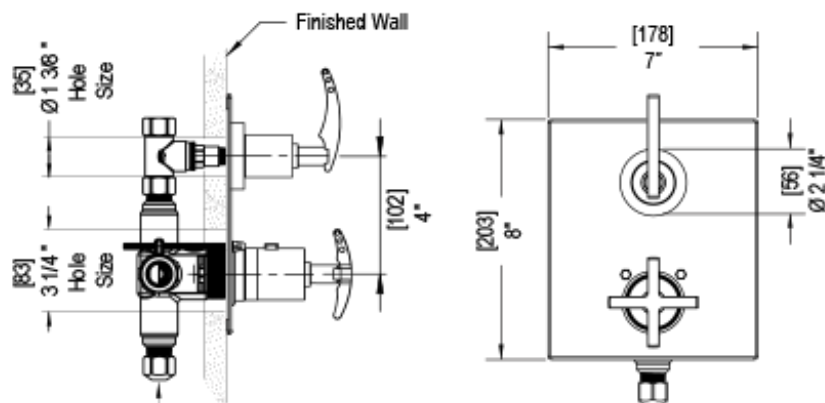

41LACCHCH Specifications

TEMPERATURE CONTROL VALVE WITH STOPS & VOLUME CONTROL TRIM ONLY

1/2" NPT (4QR000)
3/4" NPT (4PR000)
ALL PORTS

1/2" NPT (4QR000)
3/4" NPT (4PR000)
ALL PORTS

VOLUME CONTROL VALVE TRIM ONLY

ADJUSTABLE SLIDE BAR WITH HAND HELD SHOWER ASSEMBLY

INTEGRAL SUPPLY WITH 1/2" NPT X 1/2" NPSM X 3" NIPPLE

8" SHOWER HEAD WITH WALL MOUNT 16" SHOWER ARM & FLANGE