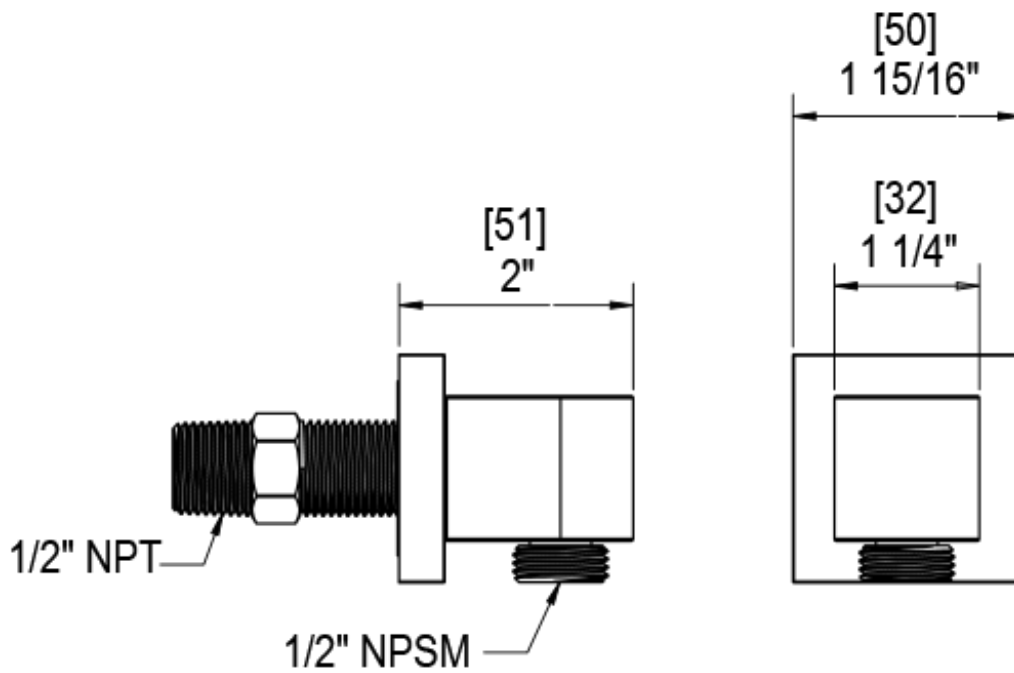

41LACCHCH Specifications

TEMPERATURE CONTROL VALVE WITH STOPS & VOLUME CONTROL TRIM ONLY

1/2" NPT (4QR000)
3/4" NPT (4PR000)
ALL PORTS

1/2" NPT (4QR000)
3/4" NPT (4PR000)
ALL PORTS

VOLUME CONTROL VALVE TRIM ONLY

ADJUSTABLE SLIDE BAR WITH HAND HELD SHOWER ASSEMBLY

INTEGRAL SUPPLY WITH 1/2" NPT X 1/2" NPSM X 3" NIPPLE

8" SHOWER HEAD WITH WALL MOUNT 16" SHOWER ARM & FLANGE