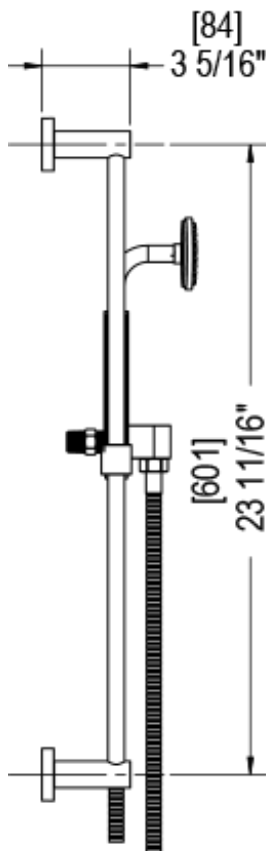

41LACCHCH Specifications

TEMPERATURE CONTROL VALVE WITH STOPS & VOLUME CONTROL TRIM ONLY

1/2" NPT (4QR000)
3/4" NPT (4PR000)
ALL PORTS

1/2" NPT (4QR000)
3/4" NPT (4PR000)
ALL PORTS

VOLUME CONTROL VALVE TRIM ONLY

ADJUSTABLE SLIDE BAR WITH HAND HELD SHOWER ASSEMBLY

INTEGRAL SUPPLY WITH 1/2" NPT X 1/2" NPSM X 3" NIPPLE

8" SHOWER HEAD WITH WALL MOUNT 16" SHOWER ARM & FLANGE