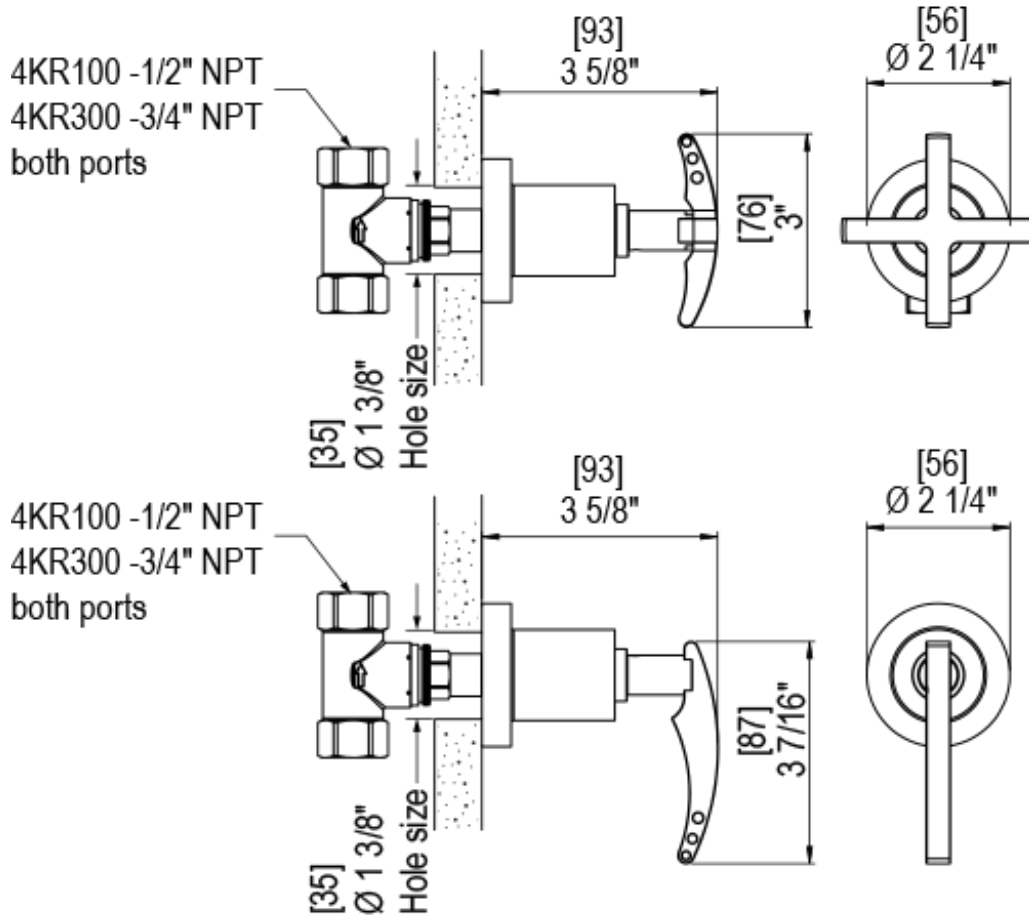

41LALCHABM Specifications

TEMPERATURE CONTROL VALVE WITH STOPS & VOLUME CONTROL TRIM ONLY

1/2" NPT (4QR000)
3/4" NPT (4PR000)
ALL PORTS

1/2" NPT (4QR000)
3/4" NPT (4PR000)
ALL PORTS

VOLUME CONTROL VALVE TRIM ONLY

ADJUSTABLE SLIDE BAR WITH HAND HELD SHOWER ASSEMBLY

INTEGRAL SUPPLY WITH 1/2" NPT X 1/2" NPSM X 3" NIPPLE

8" SHOWER HEAD WITH WALL MOUNT 16" SHOWER ARM & FLANGE