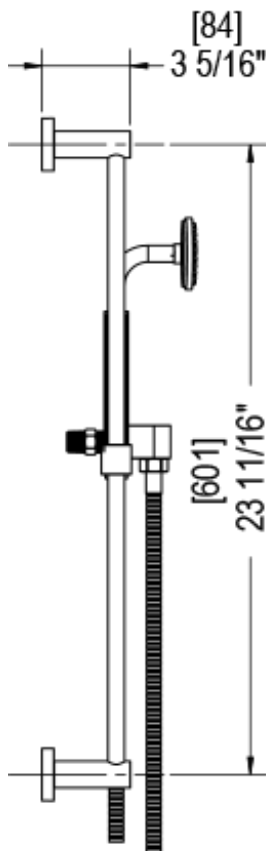

41LALCHABM Specifications

TEMPERATURE CONTROL VALVE WITH STOPS & VOLUME CONTROL TRIM ONLY

1/2" NPT (4QR000)
3/4" NPT (4PR000)
ALL PORTS

1/2" NPT (4QR000)
3/4" NPT (4PR000)
ALL PORTS

VOLUME CONTROL VALVE TRIM ONLY

ADJUSTABLE SLIDE BAR WITH HAND HELD SHOWER ASSEMBLY

INTEGRAL SUPPLY WITH 1/2" NPT X 1/2" NPSM X 3" NIPPLE

8" SHOWER HEAD WITH WALL MOUNT 16" SHOWER ARM & FLANGE