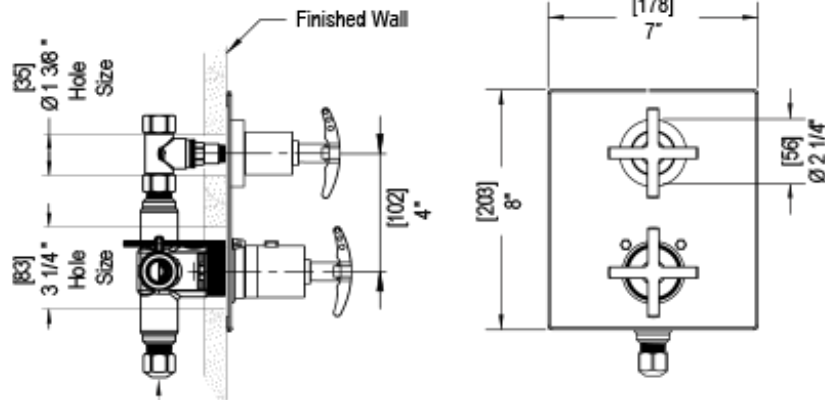

41LALCHABM Specifications

TEMPERATURE CONTROL VALVE WITH STOPS & VOLUME CONTROL TRIM ONLY

1/2" NPT (4QR000)
3/4" NPT (4PR000)
ALL PORTS

1/2" NPT (4QR000)
3/4" NPT (4PR000)
ALL PORTS

VOLUME CONTROL VALVE TRIM ONLY

ADJUSTABLE SLIDE BAR WITH HAND HELD SHOWER ASSEMBLY

INTEGRAL SUPPLY WITH 1/2" NPT X 1/2" NPSM X 3" NIPPLE

8" SHOWER HEAD WITH WALL MOUNT 16" SHOWER ARM & FLANGE