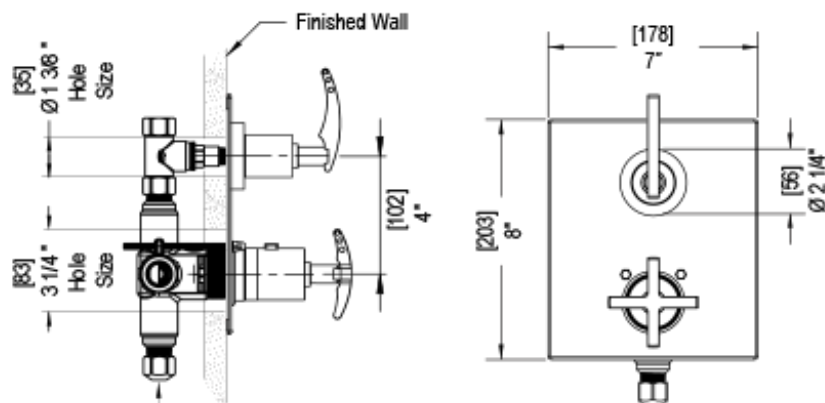

41LALCHABM Specifications

TEMPERATURE CONTROL VALVE WITH STOPS & VOLUME CONTROL TRIM ONLY

1/2" NPT (4QR000)
3/4" NPT (4PR000)
ALL PORTS

1/2" NPT (4QR000)
3/4" NPT (4PR000)
ALL PORTS

VOLUME CONTROL VALVE TRIM ONLY

ADJUSTABLE SLIDE BAR WITH HAND HELD SHOWER ASSEMBLY

INTEGRAL SUPPLY WITH 1/2" NPT X 1/2" NPSM X 3" NIPPLE

8" SHOWER HEAD WITH WALL MOUNT 16" SHOWER ARM & FLANGE