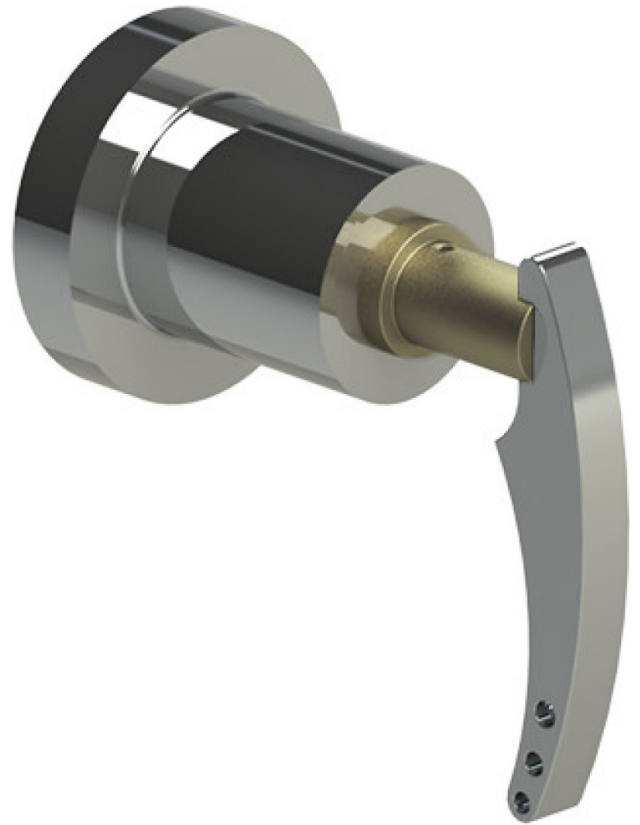

41LALCHABM Specifications

TEMPERATURE CONTROL VALVE WITH STOPS & VOLUME CONTROL TRIM ONLY

1/2" NPT (4QR000)
3/4" NPT (4PR000)
ALL PORTS

1/2" NPT (4QR000)
3/4" NPT (4PR000)
ALL PORTS

VOLUME CONTROL VALVE TRIM ONLY

ADJUSTABLE SLIDE BAR WITH HAND HELD SHOWER ASSEMBLY

INTEGRAL SUPPLY WITH 1/2" NPT X 1/2" NPSM X 3" NIPPLE

8" SHOWER HEAD WITH WALL MOUNT 16" SHOWER ARM & FLANGE