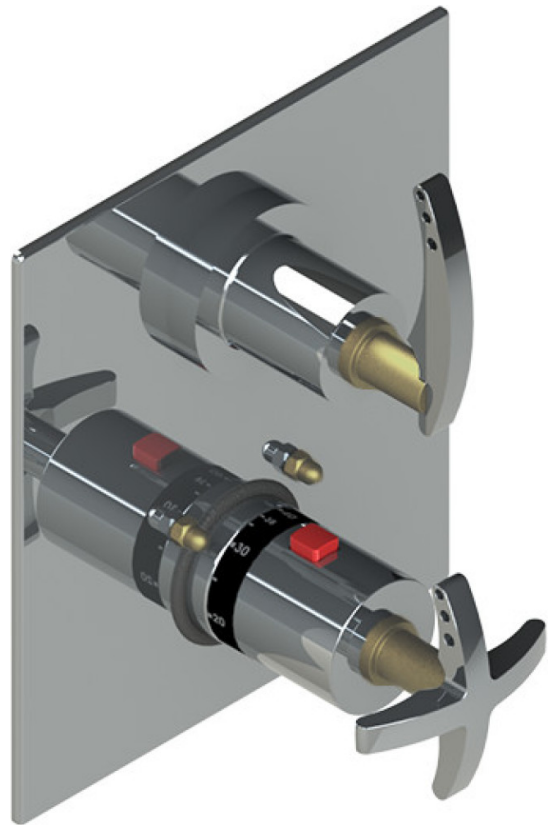

41LALCHABM Specifications

TEMPERATURE CONTROL VALVE WITH STOPS & VOLUME CONTROL TRIM ONLY

1/2" NPT (4QR000)
3/4" NPT (4PR000)
ALL PORTS

1/2" NPT (4QR000)
3/4" NPT (4PR000)
ALL PORTS

VOLUME CONTROL VALVE TRIM ONLY

ADJUSTABLE SLIDE BAR WITH HAND HELD SHOWER ASSEMBLY

INTEGRAL SUPPLY WITH 1/2" NPT X 1/2" NPSM X 3" NIPPLE

8" SHOWER HEAD WITH WALL MOUNT 16" SHOWER ARM & FLANGE