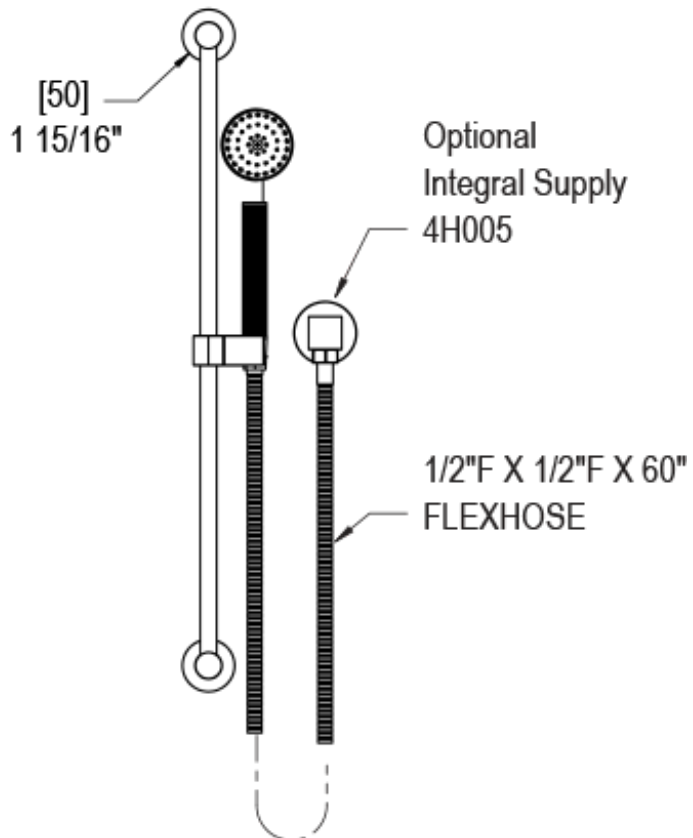

41LALCHABM Specifications

TEMPERATURE CONTROL VALVE WITH STOPS & VOLUME CONTROL TRIM ONLY

1/2" NPT (4QR000)
3/4" NPT (4PR000)
ALL PORTS

1/2" NPT (4QR000)
3/4" NPT (4PR000)
ALL PORTS

VOLUME CONTROL VALVE TRIM ONLY

ADJUSTABLE SLIDE BAR WITH HAND HELD SHOWER ASSEMBLY

INTEGRAL SUPPLY WITH 1/2" NPT X 1/2" NPSM X 3" NIPPLE

8" SHOWER HEAD WITH WALL MOUNT 16" SHOWER ARM & FLANGE