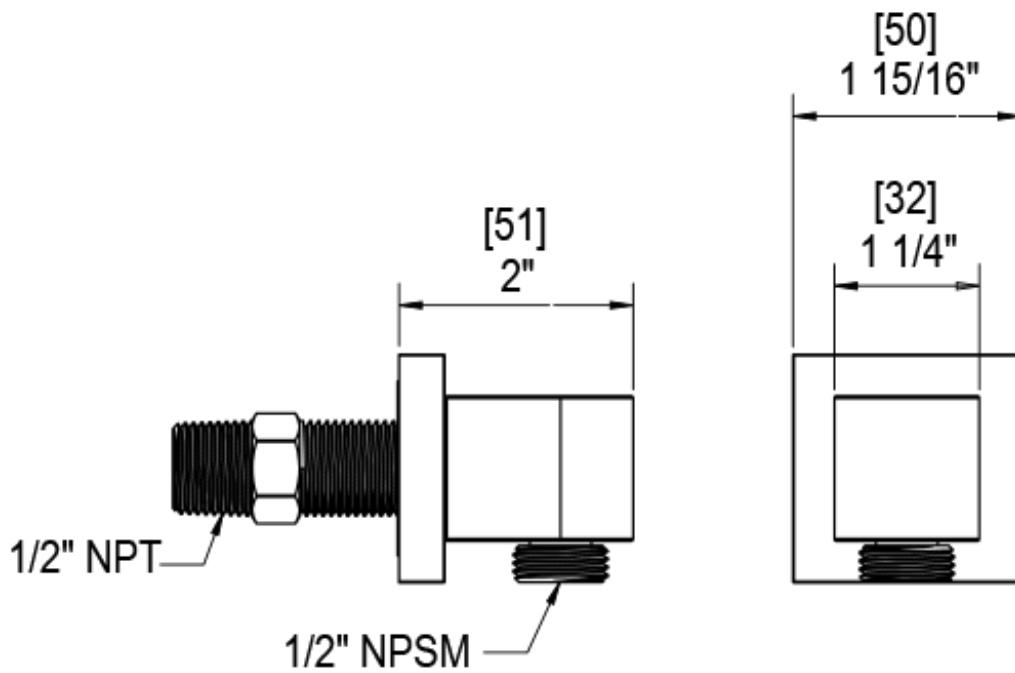

41LALCHABM Specifications

TEMPERATURE CONTROL VALVE WITH STOPS & VOLUME CONTROL TRIM ONLY

1/2" NPT (4QR000)
3/4" NPT (4PR000)
ALL PORTS

1/2" NPT (4QR000)
3/4" NPT (4PR000)
ALL PORTS

VOLUME CONTROL VALVE TRIM ONLY

ADJUSTABLE SLIDE BAR WITH HAND HELD SHOWER ASSEMBLY

INTEGRAL SUPPLY WITH 1/2" NPT X 1/2" NPSM X 3" NIPPLE

8" SHOWER HEAD WITH WALL MOUNT 16" SHOWER ARM & FLANGE