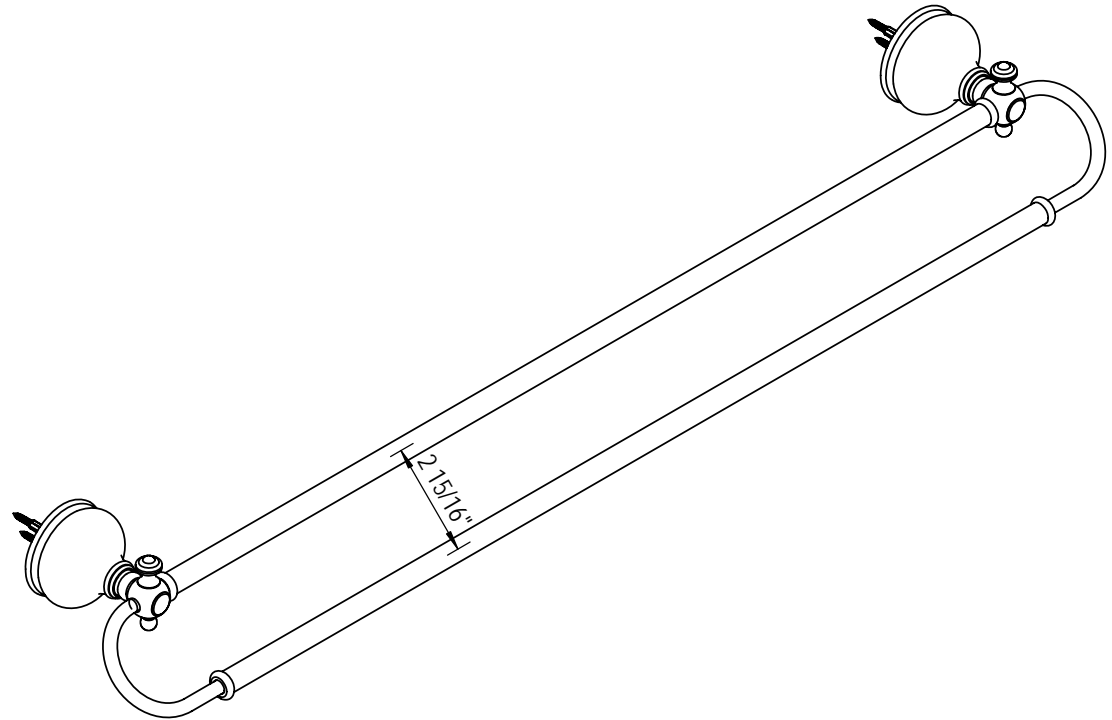

# 24" Dual Towel Bar 7RRBRM0

TEL: 905-851-6781  
FAX: 905-851-8031  
TOLL FREE: 800-461-5901

the RUBINET FAUCET COMPANY

[www.rubinet.com](http://www.rubinet.com)

# 30" Dual Towel Bar 7SRBRM0

TEL: 905-851-6781  
FAX: 905-851-8031  
TOLL FREE: 800-461-5901

the RUBINET FAUCET COMPANY

[www.rubinet.com](http://www.rubinet.com)