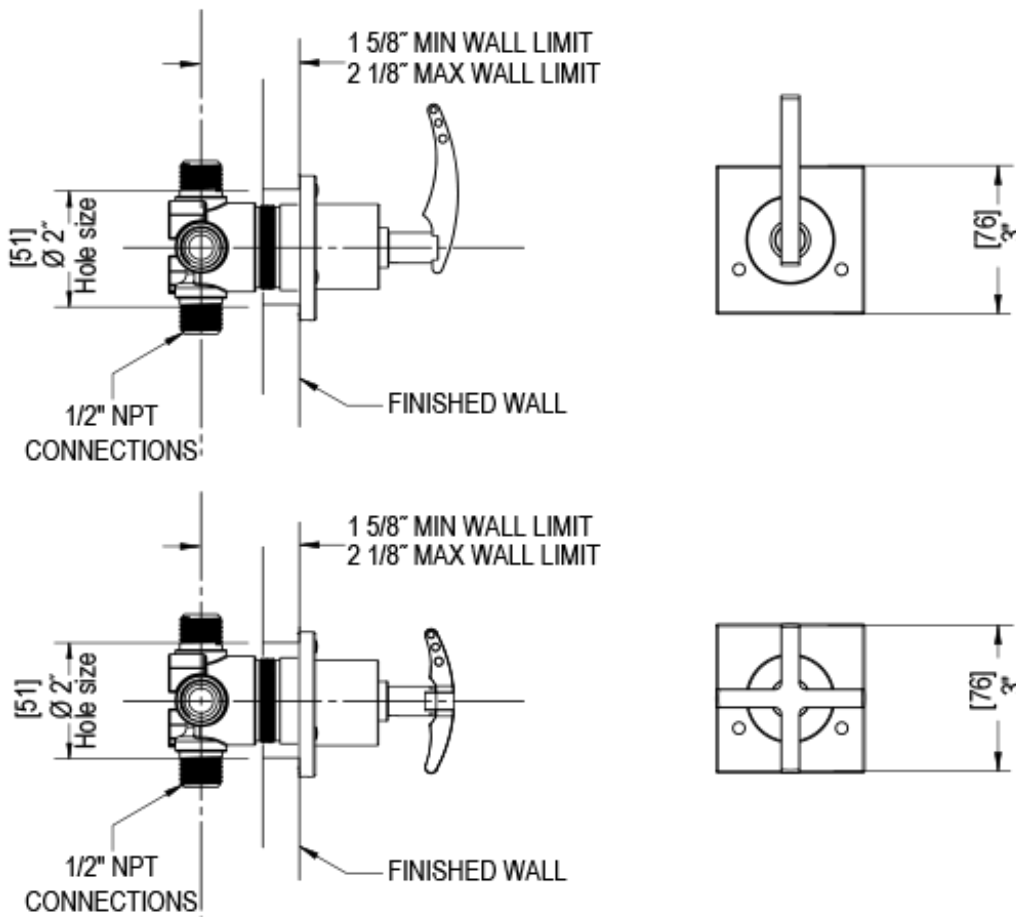

25LALCHCH Specifications

ADJUSTABLE SLIDE BAR WITH HAND HELD SHOWER ASSEMBLY

THREE WAY DIVERTER WITH SHUT-OFFS IN BETWEEN FUNCTIONS TRIM ONLY

INTEGRAL SUPPLY WITH 1/2" NPT X 1/2" NPSM X 3" NIPPLE

8" SHOWER HEAD WITH CEILING MOUNT 8" SHOWER ARM FLANGE

WALL MOUNT TUB SPOUT. 1/2" SLIP FIT

TEMPERATURE CONTROL VALVE WITH STOPS TRIM ONLY