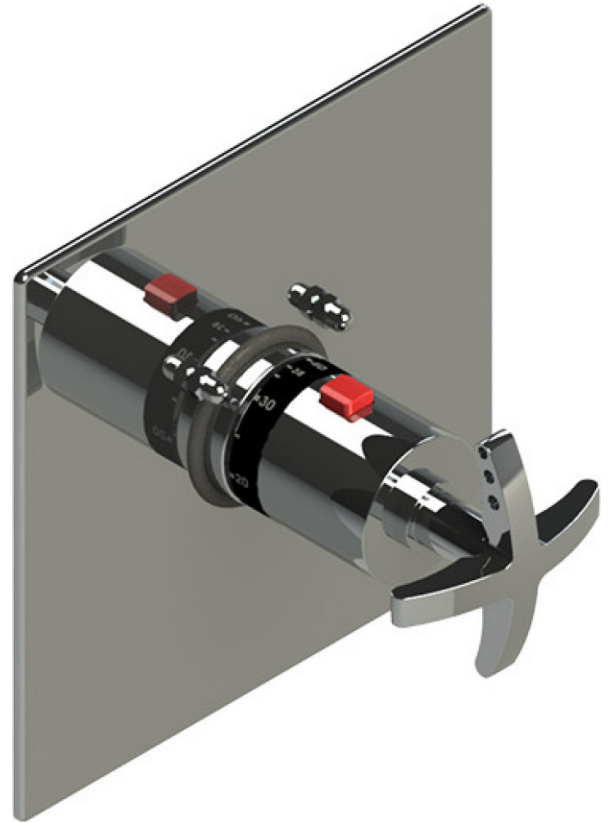

25LALCHCH Specifications

ADJUSTABLE SLIDE BAR WITH HAND HELD SHOWER ASSEMBLY

THREE WAY DIVERTER WITH SHUT-OFFS IN BETWEEN FUNCTIONS TRIM ONLY

INTEGRAL SUPPLY WITH 1/2" NPT X 1/2" NPSM X 3" NIPPLE

8" SHOWER HEAD WITH CEILING MOUNT 8" SHOWER ARM FLANGE

WALL MOUNT TUB SPOUT. 1/2" SLIP FIT

TEMPERATURE CONTROL VALVE WITH STOPS TRIM ONLY