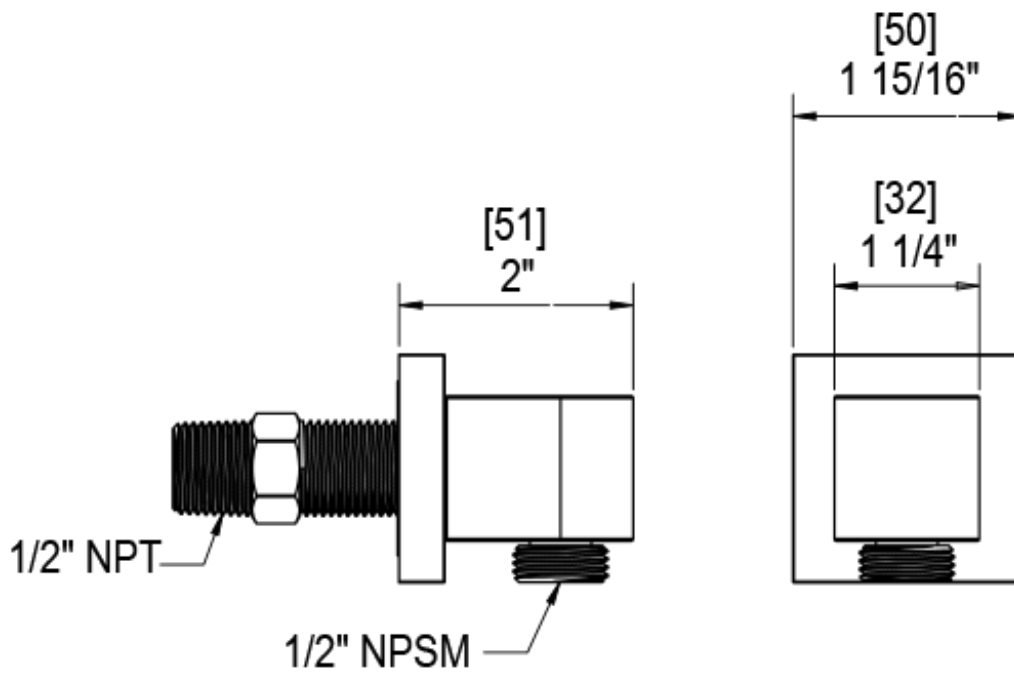

25LALCHCH Specifications

ADJUSTABLE SLIDE BAR WITH HAND HELD SHOWER ASSEMBLY

THREE WAY DIVERTER WITH SHUT-OFFS IN BETWEEN FUNCTIONS TRIM ONLY

INTEGRAL SUPPLY WITH 1/2" NPT X 1/2" NPSM X 3" NIPPLE

8" SHOWER HEAD WITH CEILING MOUNT 8" SHOWER ARM FLANGE

WALL MOUNT TUB SPOUT. 1/2" SLIP FIT

TEMPERATURE CONTROL VALVE WITH STOPS TRIM ONLY