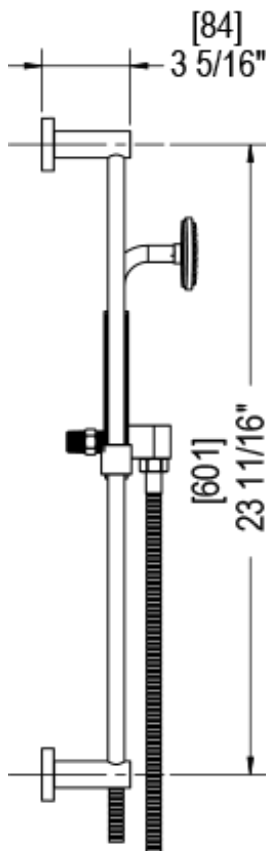

25LALCHCH Specifications

ADJUSTABLE SLIDE BAR WITH HAND HELD SHOWER ASSEMBLY

THREE WAY DIVERTER WITH SHUT-OFFS IN BETWEEN FUNCTIONS TRIM ONLY

INTEGRAL SUPPLY WITH 1/2" NPT X 1/2" NPSM X 3" NIPPLE

8" SHOWER HEAD WITH CEILING MOUNT 8" SHOWER ARM FLANGE

WALL MOUNT TUB SPOUT. 1/2" SLIP FIT

TEMPERATURE CONTROL VALVE WITH STOPS TRIM ONLY