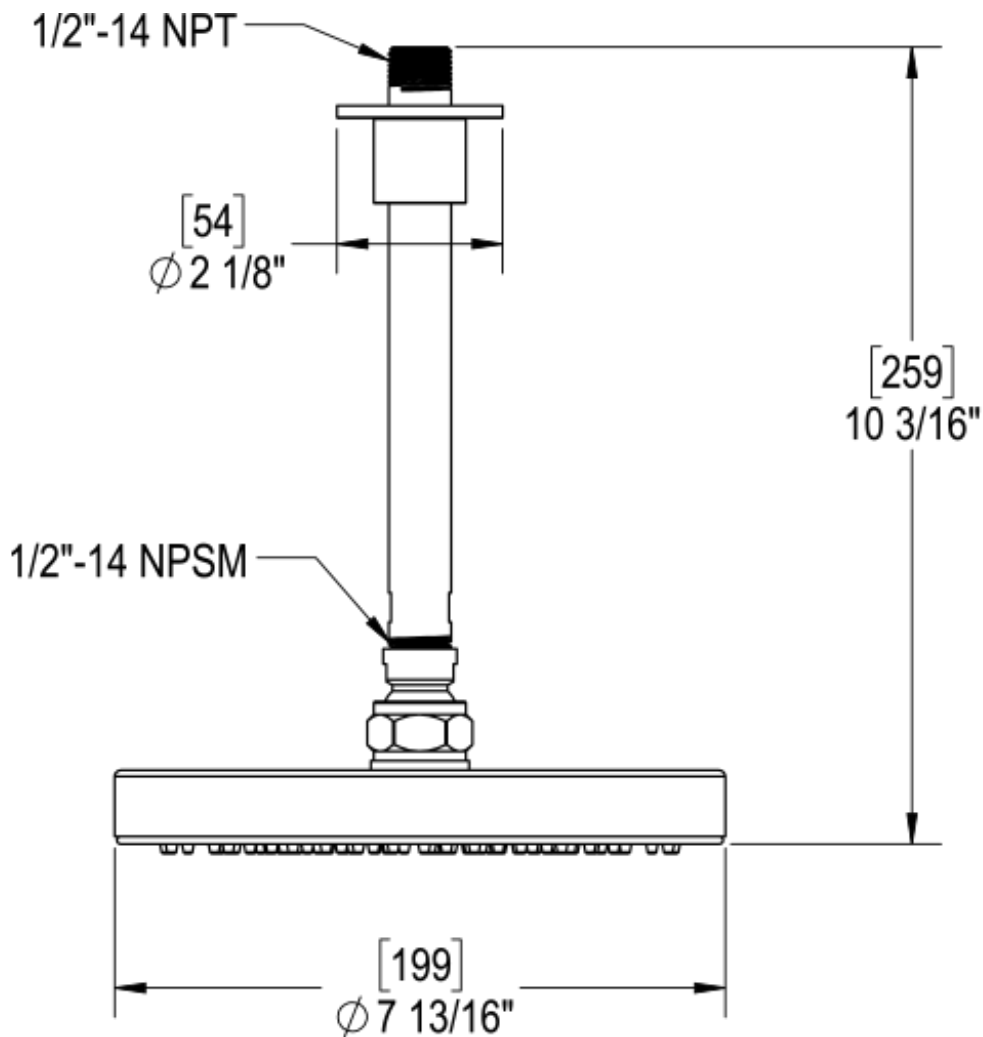

25LALCHCH Specifications

ADJUSTABLE SLIDE BAR WITH HAND HELD SHOWER ASSEMBLY

THREE WAY DIVERTER WITH SHUT-OFFS IN BETWEEN FUNCTIONS TRIM ONLY

INTEGRAL SUPPLY WITH 1/2" NPT X 1/2" NPSM X 3" NIPPLE

8" SHOWER HEAD WITH CEILING MOUNT 8" SHOWER ARM FLANGE

WALL MOUNT TUB SPOUT. 1/2" SLIP FIT

TEMPERATURE CONTROL VALVE WITH STOPS TRIM ONLY