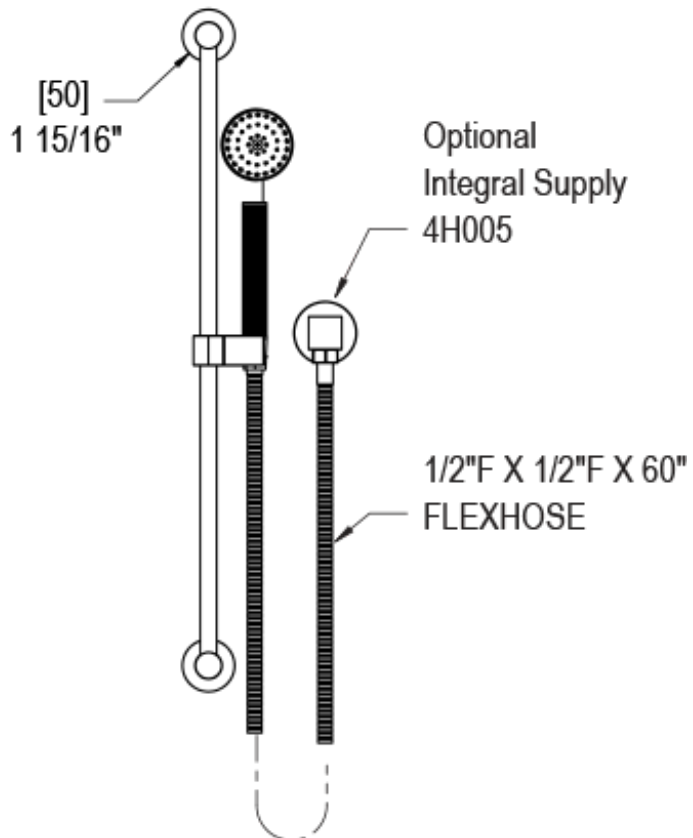

25LALCHCH Specifications

ADJUSTABLE SLIDE BAR WITH HAND HELD SHOWER ASSEMBLY

THREE WAY DIVERTER WITH SHUT-OFFS IN BETWEEN FUNCTIONS TRIM ONLY

INTEGRAL SUPPLY WITH 1/2" NPT X 1/2" NPSM X 3" NIPPLE

8" SHOWER HEAD WITH CEILING MOUNT 8" SHOWER ARM FLANGE

WALL MOUNT TUB SPOUT. 1/2" SLIP FIT

TEMPERATURE CONTROL VALVE WITH STOPS TRIM ONLY