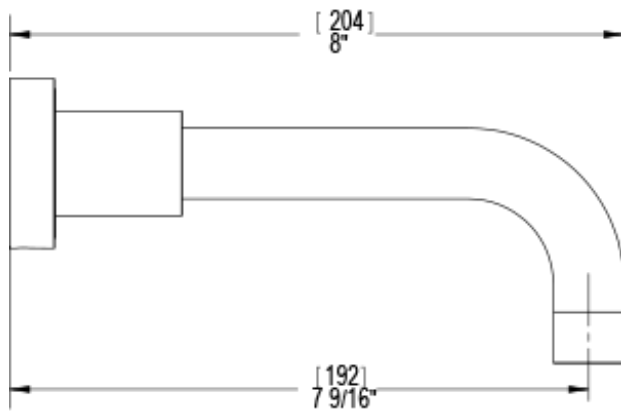

25LALCHCH Specifications

ADJUSTABLE SLIDE BAR WITH HAND HELD SHOWER ASSEMBLY

THREE WAY DIVERTER WITH SHUT-OFFS IN BETWEEN FUNCTIONS TRIM ONLY

INTEGRAL SUPPLY WITH 1/2" NPT X 1/2" NPSM X 3" NIPPLE

8" SHOWER HEAD WITH CEILING MOUNT 8" SHOWER ARM FLANGE

WALL MOUNT TUB SPOUT. 1/2" SLIP FIT

TEMPERATURE CONTROL VALVE WITH STOPS TRIM ONLY