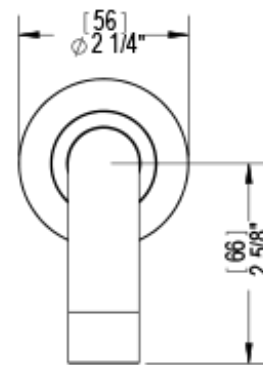

25LALCHCH Specifications

ADJUSTABLE SLIDE BAR WITH HAND HELD SHOWER ASSEMBLY

THREE WAY DIVERTER WITH SHUT-OFFS IN BETWEEN FUNCTIONS TRIM ONLY

INTEGRAL SUPPLY WITH 1/2" NPT X 1/2" NPSM X 3" NIPPLE

8" SHOWER HEAD WITH CEILING MOUNT 8" SHOWER ARM FLANGE

WALL MOUNT TUB SPOUT. 1/2" SLIP FIT

TEMPERATURE CONTROL VALVE WITH STOPS TRIM ONLY