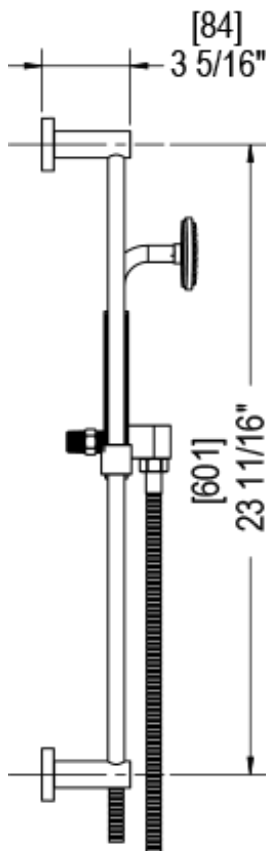

23LACCHCH

Specifications

ADJUSTABLE SLIDE BAR WITH HAND HELD SHOWER ASSEMBLY

THREE WAY DIVERTER WITH SHUT-OFFS IN BETWEEN FUNCTIONS TRIM ONLY

INTEGRAL SUPPLY WITH 1/2" NPT X 1/2" NPSM X 3" NIPPLE

5" SHOWER HEAD WITH WALL MOUNT 12" SHOWER ARM & FLANGE

WALL MOUNT TUB SPOUT. 1/2" SLIP FIT

TEMPERATURE CONTROL VALVE WITH STOPS TRIM ONLY