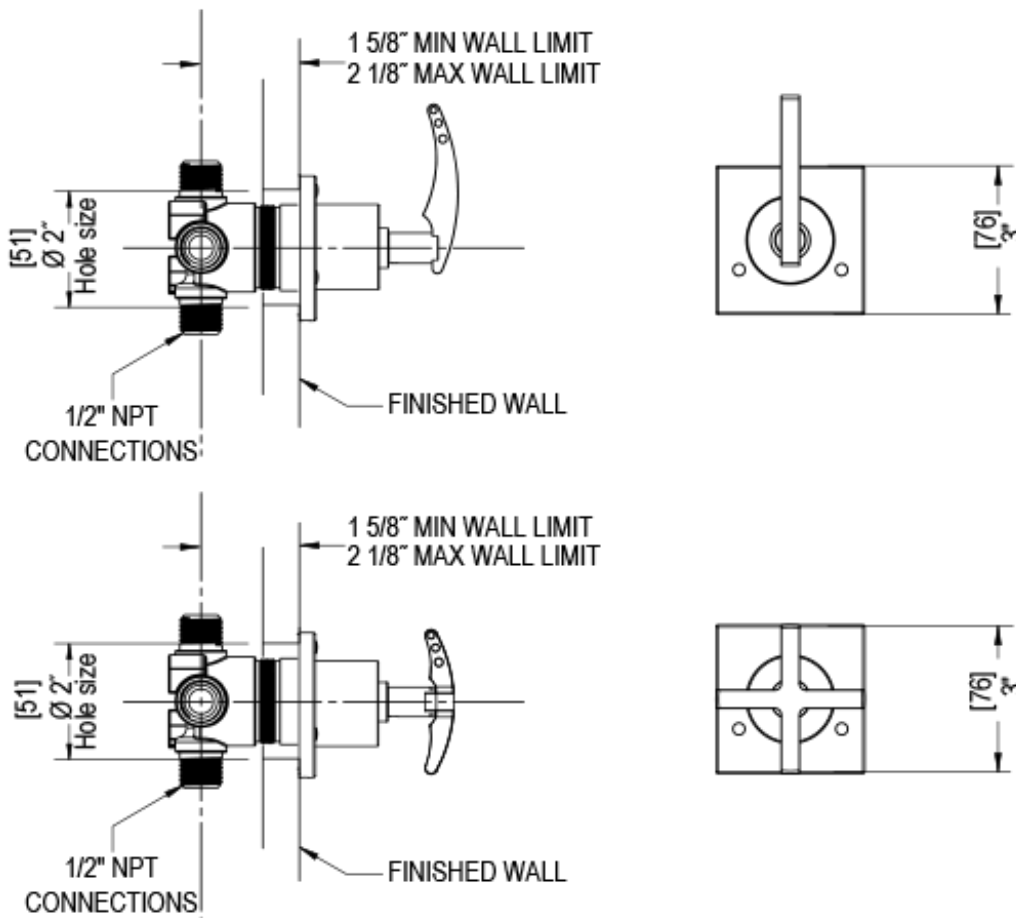

23LACCHCH

Specifications

ADJUSTABLE SLIDE BAR WITH HAND HELD SHOWER ASSEMBLY

THREE WAY DIVERTER WITH SHUT-OFFS IN BETWEEN FUNCTIONS TRIM ONLY

INTEGRAL SUPPLY WITH 1/2" NPT X 1/2" NPSM X 3" NIPPLE

5" SHOWER HEAD WITH WALL MOUNT 12" SHOWER ARM & FLANGE

WALL MOUNT TUB SPOUT. 1/2" SLIP FIT

TEMPERATURE CONTROL VALVE WITH STOPS TRIM ONLY