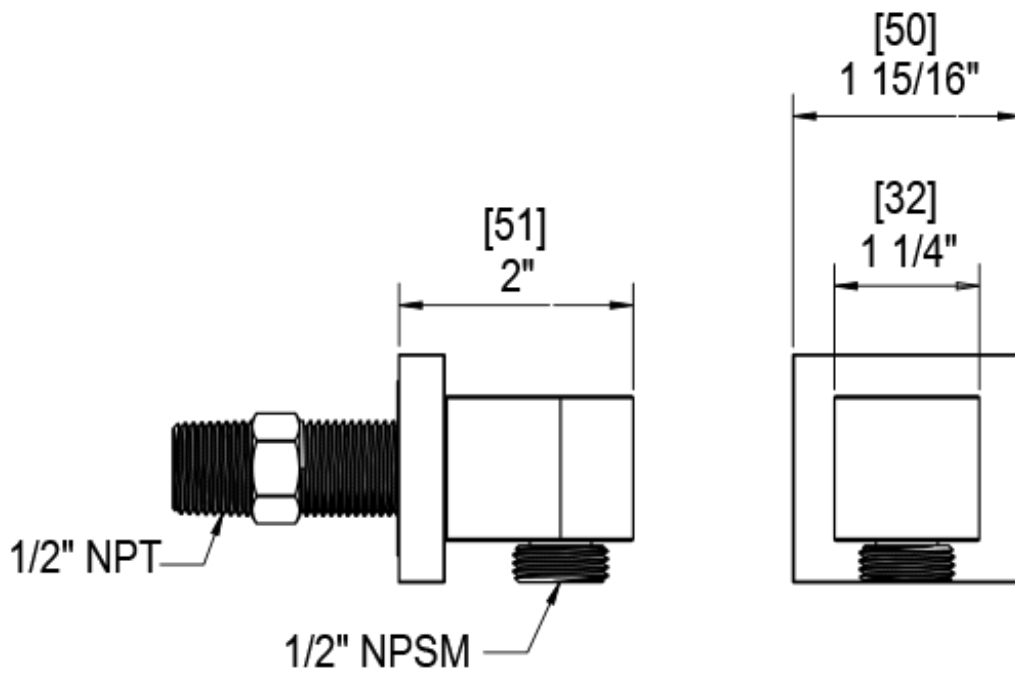

23LACCHCH

Specifications

ADJUSTABLE SLIDE BAR WITH HAND HELD SHOWER ASSEMBLY

THREE WAY DIVERTER WITH SHUT-OFFS IN BETWEEN FUNCTIONS TRIM ONLY

INTEGRAL SUPPLY WITH 1/2" NPT X 1/2" NPSM X 3" NIPPLE

5" SHOWER HEAD WITH WALL MOUNT 12" SHOWER ARM & FLANGE

WALL MOUNT TUB SPOUT. 1/2" SLIP FIT

TEMPERATURE CONTROL VALVE WITH STOPS TRIM ONLY