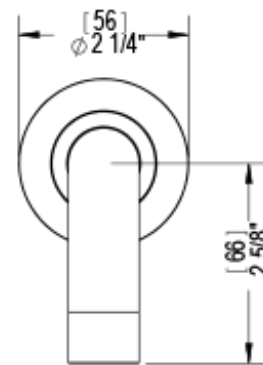

23LACCHCH

Specifications

ADJUSTABLE SLIDE BAR WITH HAND HELD SHOWER ASSEMBLY

THREE WAY DIVERTER WITH SHUT-OFFS IN BETWEEN FUNCTIONS TRIM ONLY

INTEGRAL SUPPLY WITH 1/2" NPT X 1/2" NPSM X 3" NIPPLE

5" SHOWER HEAD WITH WALL MOUNT 12" SHOWER ARM & FLANGE

WALL MOUNT TUB SPOUT. 1/2" SLIP FIT

TEMPERATURE CONTROL VALVE WITH STOPS TRIM ONLY