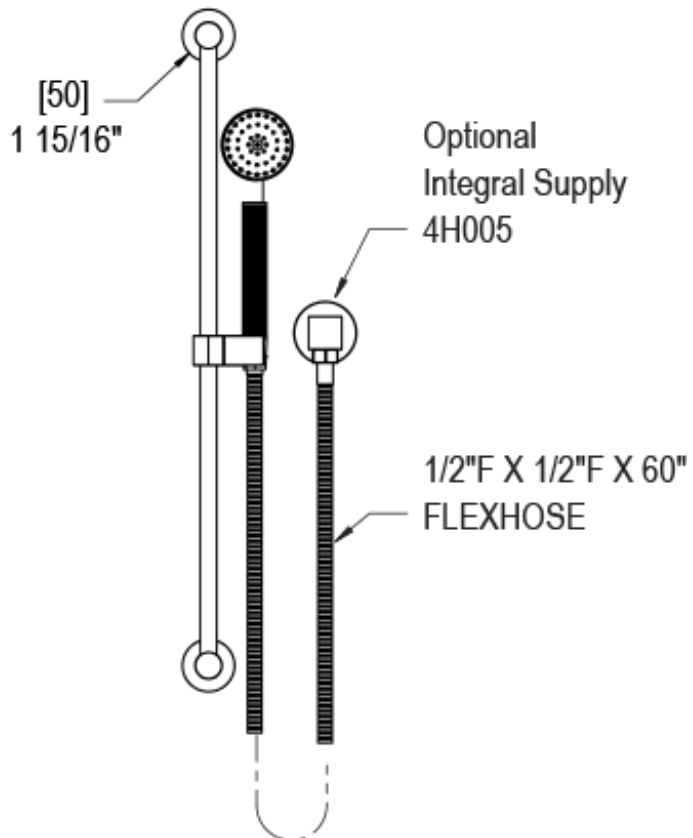

23LACCHCH

Specifications

ADJUSTABLE SLIDE BAR WITH HAND HELD SHOWER ASSEMBLY

THREE WAY DIVERTER WITH SHUT-OFFS IN BETWEEN FUNCTIONS TRIM ONLY

INTEGRAL SUPPLY WITH 1/2" NPT X 1/2" NPSM X 3" NIPPLE

5" SHOWER HEAD WITH WALL MOUNT 12" SHOWER ARM & FLANGE

WALL MOUNT TUB SPOUT. 1/2" SLIP FIT

TEMPERATURE CONTROL VALVE WITH STOPS TRIM ONLY