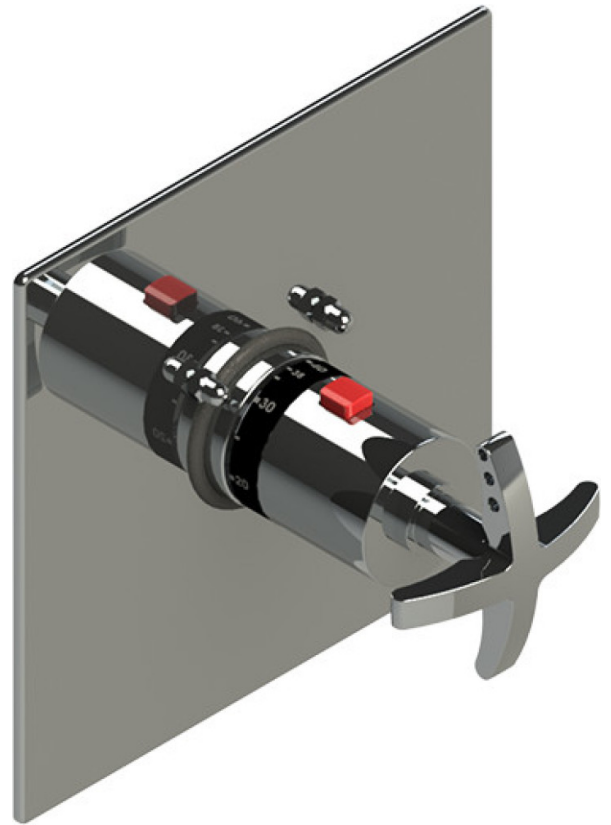

23LACCHCH

Specifications

ADJUSTABLE SLIDE BAR WITH HAND HELD SHOWER ASSEMBLY

THREE WAY DIVERTER WITH SHUT-OFFS IN BETWEEN FUNCTIONS TRIM ONLY

INTEGRAL SUPPLY WITH 1/2" NPT X 1/2" NPSM X 3" NIPPLE

5" SHOWER HEAD WITH WALL MOUNT 12" SHOWER ARM & FLANGE

WALL MOUNT TUB SPOUT. 1/2" SLIP FIT

TEMPERATURE CONTROL VALVE WITH STOPS TRIM ONLY