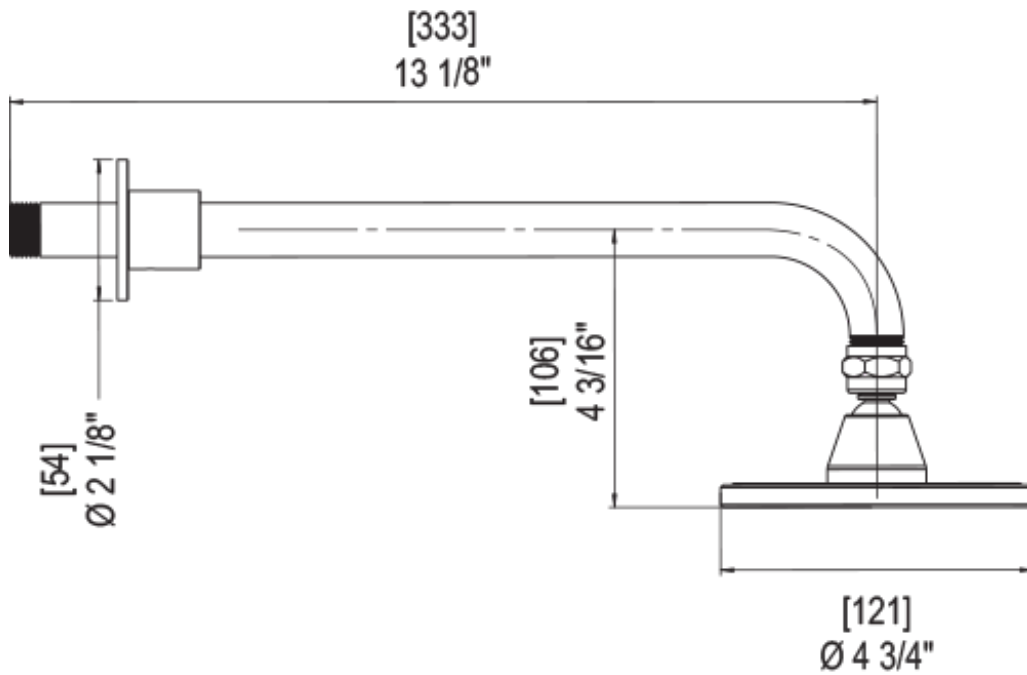

23LACCHCH

Specifications

ADJUSTABLE SLIDE BAR WITH HAND HELD SHOWER ASSEMBLY

THREE WAY DIVERTER WITH SHUT-OFFS IN BETWEEN FUNCTIONS TRIM ONLY

INTEGRAL SUPPLY WITH 1/2" NPT X 1/2" NPSM X 3" NIPPLE

5" SHOWER HEAD WITH WALL MOUNT 12" SHOWER ARM & FLANGE

WALL MOUNT TUB SPOUT. 1/2" SLIP FIT

TEMPERATURE CONTROL VALVE WITH STOPS TRIM ONLY