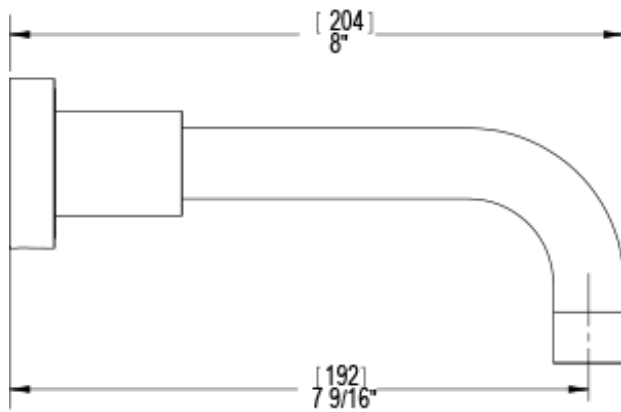

23LACCHCH

Specifications

ADJUSTABLE SLIDE BAR WITH HAND HELD SHOWER ASSEMBLY

THREE WAY DIVERTER WITH SHUT-OFFS IN BETWEEN FUNCTIONS TRIM ONLY

INTEGRAL SUPPLY WITH 1/2" NPT X 1/2" NPSM X 3" NIPPLE

5" SHOWER HEAD WITH WALL MOUNT 12" SHOWER ARM & FLANGE

WALL MOUNT TUB SPOUT. 1/2" SLIP FIT

TEMPERATURE CONTROL VALVE WITH STOPS TRIM ONLY