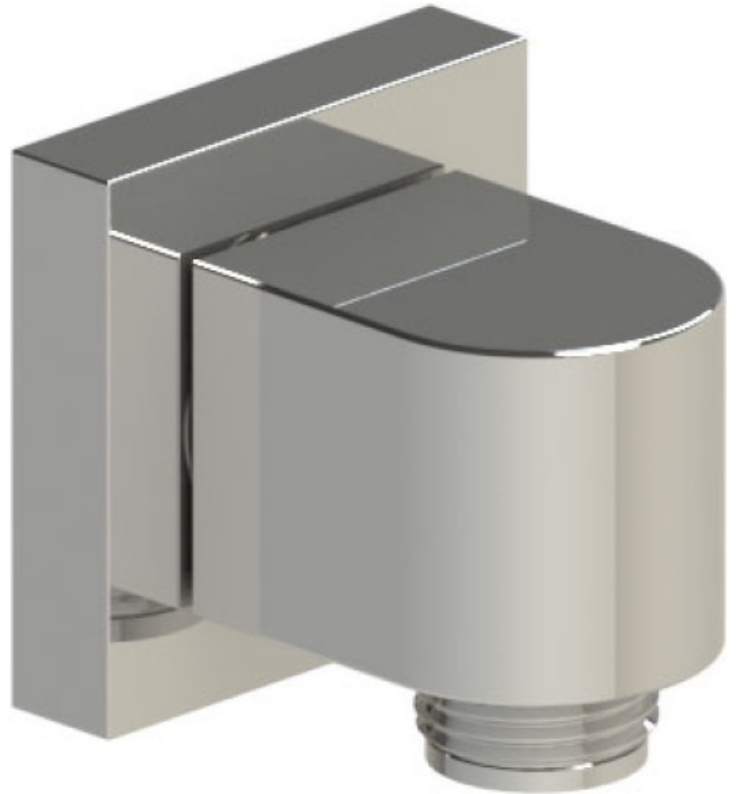

23LACCHCH

Specifications

ADJUSTABLE SLIDE BAR WITH HAND HELD SHOWER ASSEMBLY

THREE WAY DIVERTER WITH SHUT-OFFS IN BETWEEN FUNCTIONS TRIM ONLY

INTEGRAL SUPPLY WITH 1/2" NPT X 1/2" NPSM X 3" NIPPLE

5" SHOWER HEAD WITH WALL MOUNT 12" SHOWER ARM & FLANGE

WALL MOUNT TUB SPOUT. 1/2" SLIP FIT

TEMPERATURE CONTROL VALVE WITH STOPS TRIM ONLY