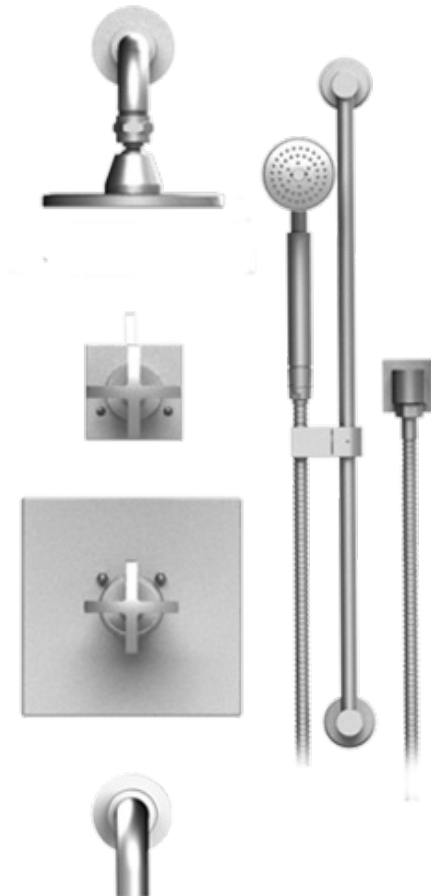

23LACCHCH

Specifications

ADJUSTABLE SLIDE BAR WITH HAND HELD SHOWER ASSEMBLY

THREE WAY DIVERTER WITH SHUT-OFFS IN BETWEEN FUNCTIONS TRIM ONLY

INTEGRAL SUPPLY WITH 1/2" NPT X 1/2" NPSM X 3" NIPPLE

5" SHOWER HEAD WITH WALL MOUNT 12" SHOWER ARM & FLANGE

WALL MOUNT TUB SPOUT. 1/2" SLIP FIT

TEMPERATURE CONTROL VALVE WITH STOPS TRIM ONLY