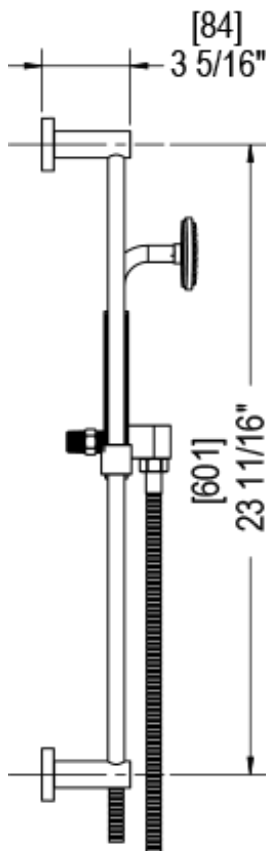

24LACCHCH

Specifications

ADJUSTABLE SLIDE BAR WITH HAND HELD SHOWER ASSEMBLY

THREE WAY DIVERTER WITH SHUT-OFFS IN BETWEEN FUNCTIONS TRIM ONLY

INTEGRAL SUPPLY WITH 1/2" NPT X 1/2" NPSM X 3" NIPPLE

8" SHOWER HEAD WITH WALL MOUNT 16" SHOWER ARM & FLANGE

WALL MOUNT TUB SPOUT. 1/2" SLIP FIT

TEMPERATURE CONTROL VALVE WITH STOPS TRIM ONLY