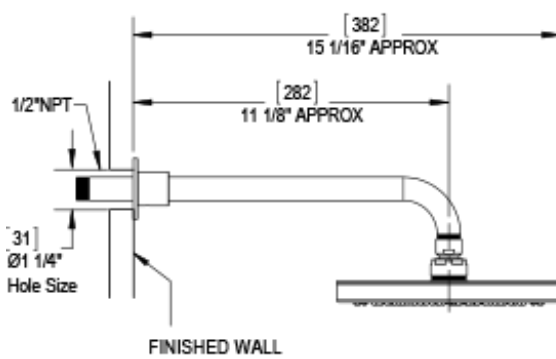

24LACCHCH

Specifications

ADJUSTABLE SLIDE BAR WITH HAND HELD SHOWER ASSEMBLY

THREE WAY DIVERTER WITH SHUT-OFFS IN BETWEEN FUNCTIONS TRIM ONLY

INTEGRAL SUPPLY WITH 1/2" NPT X 1/2" NPSM X 3" NIPPLE

8" SHOWER HEAD WITH WALL MOUNT 16" SHOWER ARM & FLANGE

WALL MOUNT TUB SPOUT. 1/2" SLIP FIT

TEMPERATURE CONTROL VALVE WITH STOPS TRIM ONLY