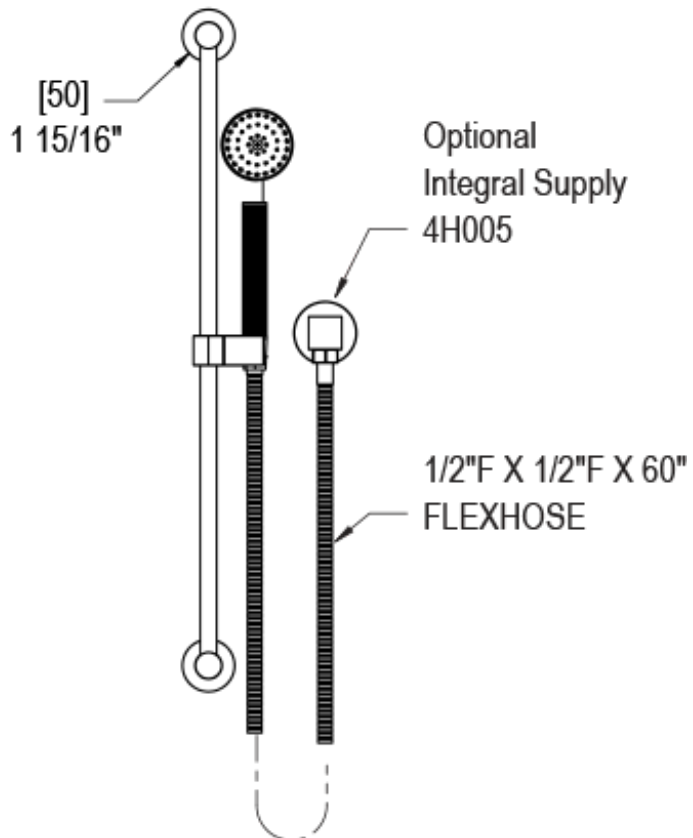

24LACCHCH

Specifications

ADJUSTABLE SLIDE BAR WITH HAND HELD SHOWER ASSEMBLY

THREE WAY DIVERTER WITH SHUT-OFFS IN BETWEEN FUNCTIONS TRIM ONLY

INTEGRAL SUPPLY WITH 1/2" NPT X 1/2" NPSM X 3" NIPPLE

8" SHOWER HEAD WITH WALL MOUNT 16" SHOWER ARM & FLANGE

WALL MOUNT TUB SPOUT. 1/2" SLIP FIT

TEMPERATURE CONTROL VALVE WITH STOPS TRIM ONLY