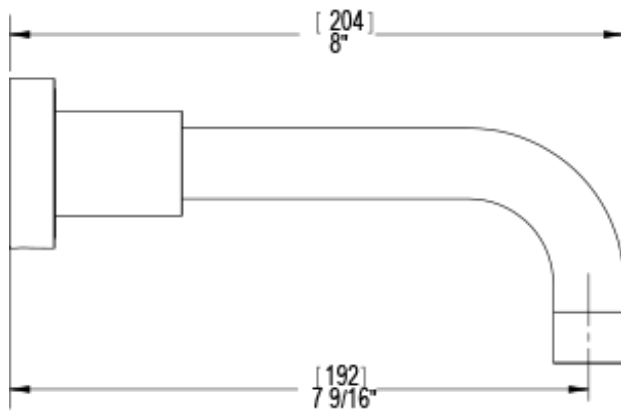

24LACCHCH

Specifications

ADJUSTABLE SLIDE BAR WITH HAND HELD SHOWER ASSEMBLY

THREE WAY DIVERTER WITH SHUT-OFFS IN BETWEEN FUNCTIONS TRIM ONLY

INTEGRAL SUPPLY WITH 1/2" NPT X 1/2" NPSM X 3" NIPPLE

8" SHOWER HEAD WITH WALL MOUNT 16" SHOWER ARM & FLANGE

WALL MOUNT TUB SPOUT. 1/2" SLIP FIT

TEMPERATURE CONTROL VALVE WITH STOPS TRIM ONLY