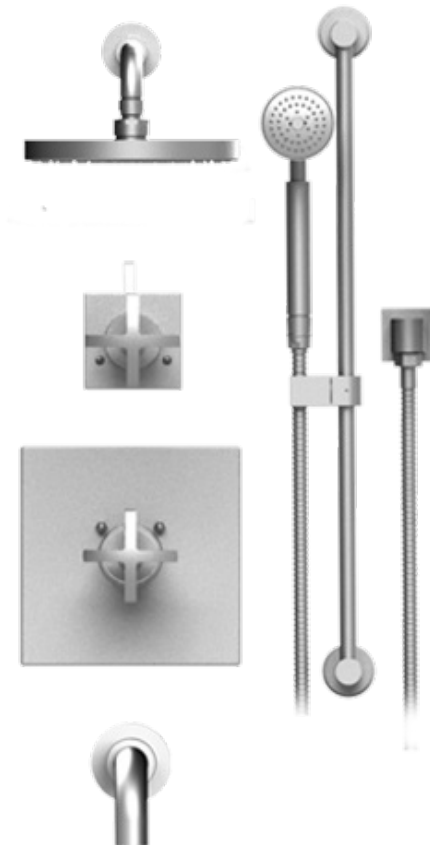

24LACCHCH

Specifications

ADJUSTABLE SLIDE BAR WITH HAND HELD SHOWER ASSEMBLY

THREE WAY DIVERTER WITH SHUT-OFFS IN BETWEEN FUNCTIONS TRIM ONLY

INTEGRAL SUPPLY WITH 1/2" NPT X 1/2" NPSM X 3" NIPPLE

8" SHOWER HEAD WITH WALL MOUNT 16" SHOWER ARM & FLANGE

WALL MOUNT TUB SPOUT. 1/2" SLIP FIT

TEMPERATURE CONTROL VALVE WITH STOPS TRIM ONLY