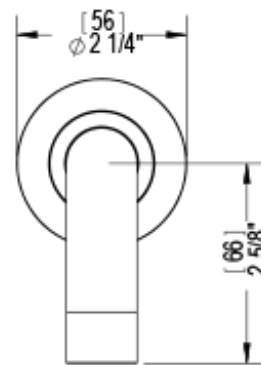

24LACCHCH

Specifications

ADJUSTABLE SLIDE BAR WITH HAND HELD SHOWER ASSEMBLY

THREE WAY DIVERTER WITH SHUT-OFFS IN BETWEEN FUNCTIONS TRIM ONLY

INTEGRAL SUPPLY WITH 1/2" NPT X 1/2" NPSM X 3" NIPPLE

8" SHOWER HEAD WITH WALL MOUNT 16" SHOWER ARM & FLANGE

WALL MOUNT TUB SPOUT. 1/2" SLIP FIT

TEMPERATURE CONTROL VALVE WITH STOPS TRIM ONLY