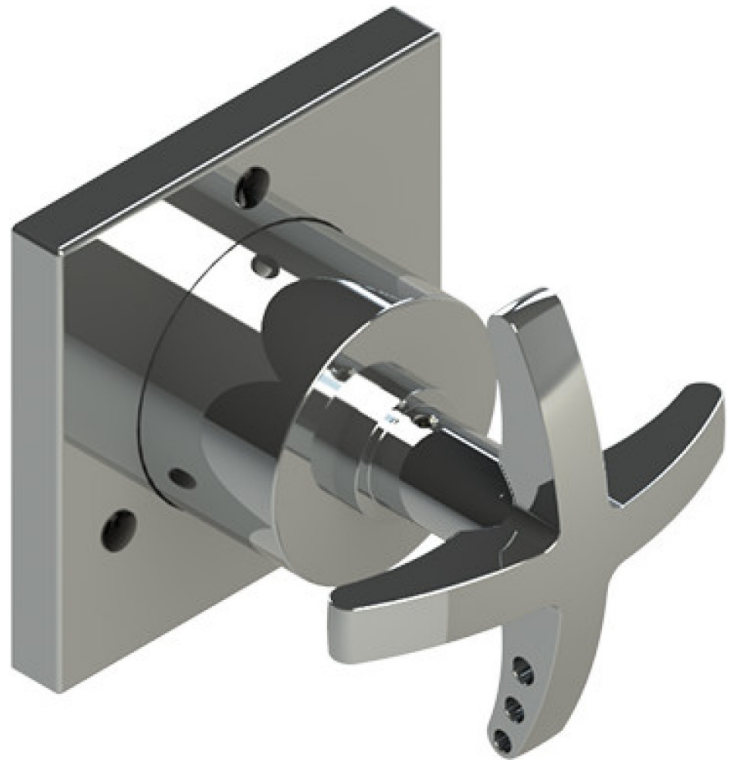

24LACCHCH

Specifications

ADJUSTABLE SLIDE BAR WITH HAND HELD SHOWER ASSEMBLY

THREE WAY DIVERTER WITH SHUT-OFFS IN BETWEEN FUNCTIONS TRIM ONLY

INTEGRAL SUPPLY WITH 1/2" NPT X 1/2" NPSM X 3" NIPPLE

8" SHOWER HEAD WITH WALL MOUNT 16" SHOWER ARM & FLANGE

WALL MOUNT TUB SPOUT. 1/2" SLIP FIT

TEMPERATURE CONTROL VALVE WITH STOPS TRIM ONLY