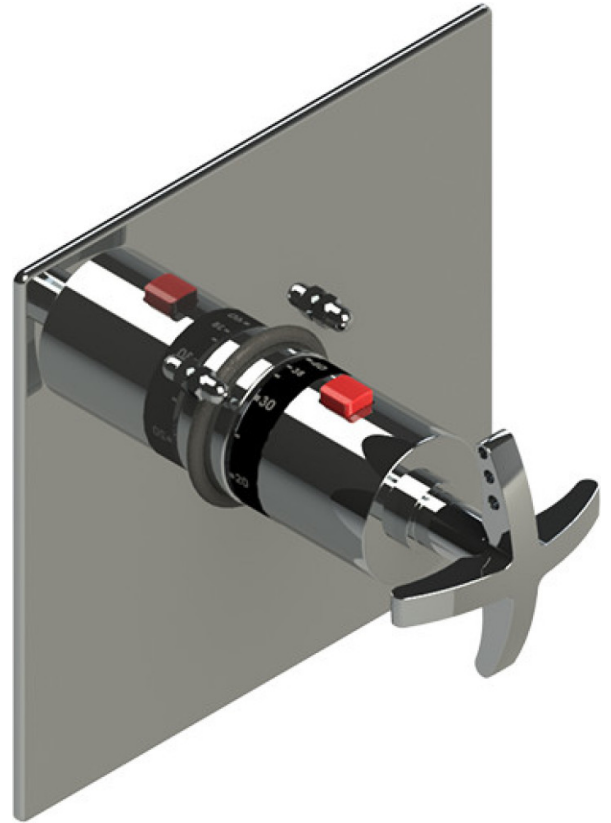

24LACCHCH

Specifications

ADJUSTABLE SLIDE BAR WITH HAND HELD SHOWER ASSEMBLY

THREE WAY DIVERTER WITH SHUT-OFFS IN BETWEEN FUNCTIONS TRIM ONLY

INTEGRAL SUPPLY WITH 1/2" NPT X 1/2" NPSM X 3" NIPPLE

8" SHOWER HEAD WITH WALL MOUNT 16" SHOWER ARM & FLANGE

WALL MOUNT TUB SPOUT. 1/2" SLIP FIT

TEMPERATURE CONTROL VALVE WITH STOPS TRIM ONLY