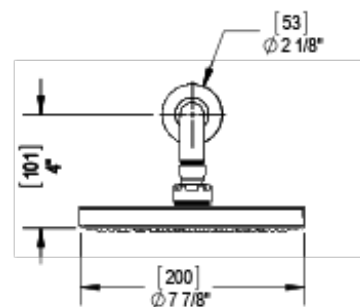

24LACCHCH

Specifications

ADJUSTABLE SLIDE BAR WITH HAND HELD SHOWER ASSEMBLY

THREE WAY DIVERTER WITH SHUT-OFFS IN BETWEEN FUNCTIONS TRIM ONLY

INTEGRAL SUPPLY WITH 1/2" NPT X 1/2" NPSM X 3" NIPPLE

8" SHOWER HEAD WITH WALL MOUNT 16" SHOWER ARM & FLANGE

WALL MOUNT TUB SPOUT. 1/2" SLIP FIT

TEMPERATURE CONTROL VALVE WITH STOPS TRIM ONLY