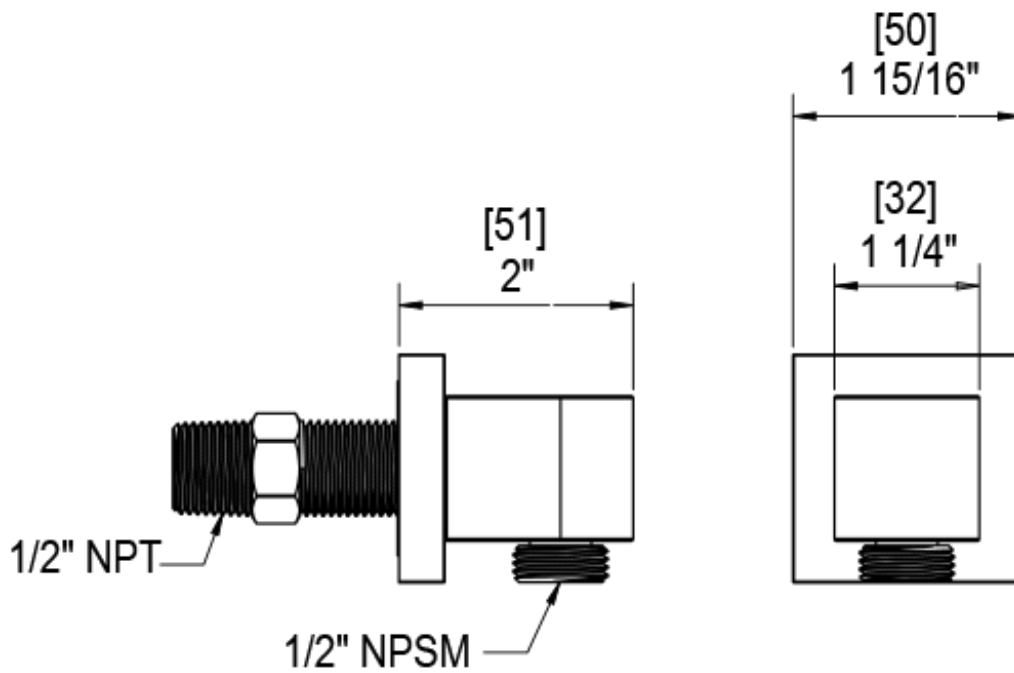

24LACCHCH

Specifications

ADJUSTABLE SLIDE BAR WITH HAND HELD SHOWER ASSEMBLY

THREE WAY DIVERTER WITH SHUT-OFFS IN BETWEEN FUNCTIONS TRIM ONLY

INTEGRAL SUPPLY WITH 1/2" NPT X 1/2" NPSM X 3" NIPPLE

8" SHOWER HEAD WITH WALL MOUNT 16" SHOWER ARM & FLANGE

WALL MOUNT TUB SPOUT. 1/2" SLIP FIT

TEMPERATURE CONTROL VALVE WITH STOPS TRIM ONLY