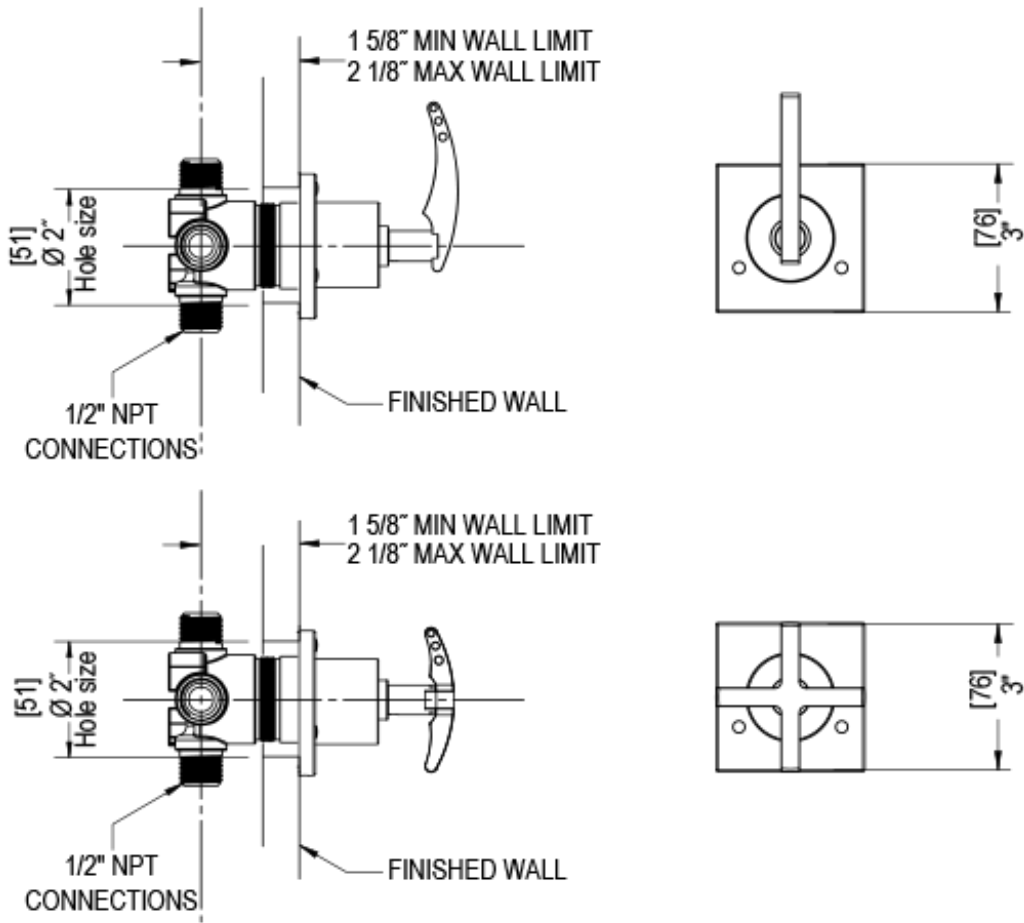

24LACCHCH

Specifications

ADJUSTABLE SLIDE BAR WITH HAND HELD SHOWER ASSEMBLY

THREE WAY DIVERTER WITH SHUT-OFFS IN BETWEEN FUNCTIONS TRIM ONLY

INTEGRAL SUPPLY WITH 1/2" NPT X 1/2" NPSM X 3" NIPPLE

8" SHOWER HEAD WITH WALL MOUNT 16" SHOWER ARM & FLANGE

WALL MOUNT TUB SPOUT. 1/2" SLIP FIT

TEMPERATURE CONTROL VALVE WITH STOPS TRIM ONLY