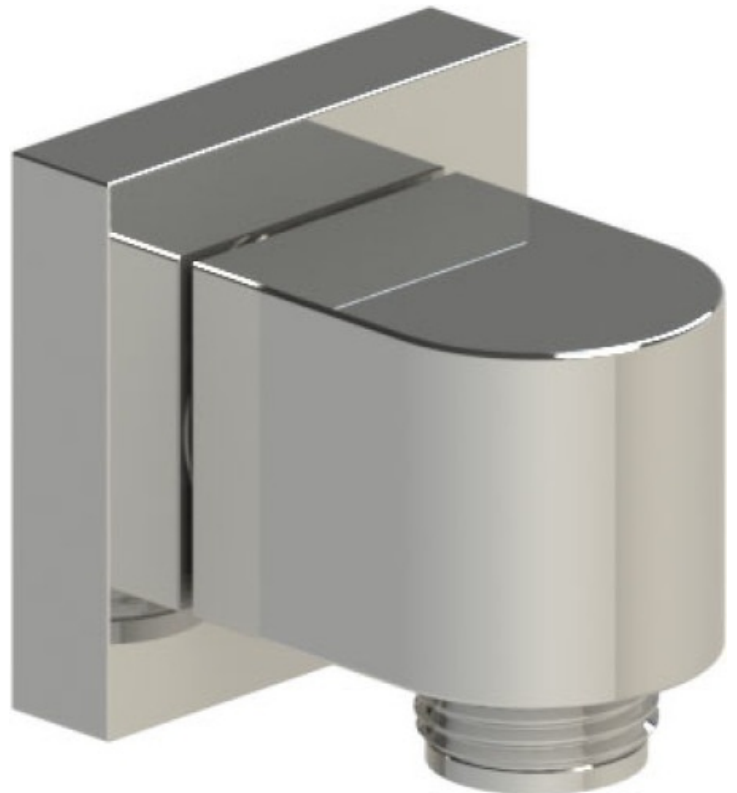

24LACCHCH

Specifications

ADJUSTABLE SLIDE BAR WITH HAND HELD SHOWER ASSEMBLY

THREE WAY DIVERTER WITH SHUT-OFFS IN BETWEEN FUNCTIONS TRIM ONLY

INTEGRAL SUPPLY WITH 1/2" NPT X 1/2" NPSM X 3" NIPPLE

8" SHOWER HEAD WITH WALL MOUNT 16" SHOWER ARM & FLANGE

WALL MOUNT TUB SPOUT. 1/2" SLIP FIT

TEMPERATURE CONTROL VALVE WITH STOPS TRIM ONLY