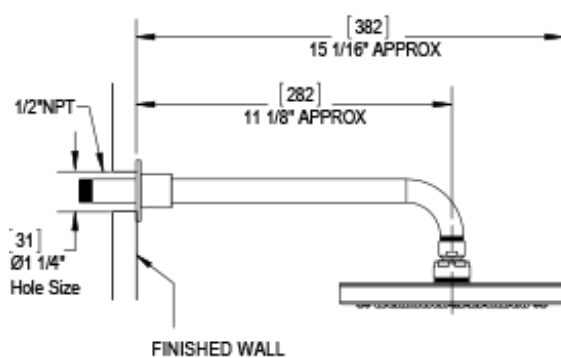

## Specifications

ADJUSTABLE SLIDE BAR WITH HAND HELD SHOWER ASSEMBLY

THREE WAY DIVERTER WITH SHUT-OFFS IN BETWEEN FUNCTIONS TRIM ONLY

INTEGRAL SUPPLY WITH 1/2" NPT X 1/2" NPSM X 3" NIPPLE

8" SHOWER HEAD WITH WALL MOUNT 16" SHOWER ARM & FLANGE

WALL MOUNT TUB SPOUT. 1/2" SLIP FIT

TEMPERATURE CONTROL VALVE WITH STOPS TRIM ONLY