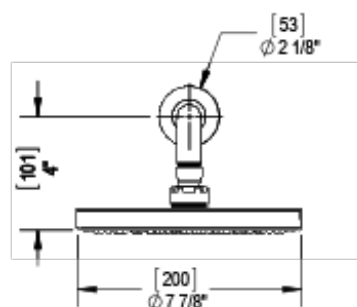

## Specifications

ADJUSTABLE SLIDE BAR WITH HAND HELD SHOWER ASSEMBLY

THREE WAY DIVERTER WITH SHUT-OFFS IN BETWEEN FUNCTIONS TRIM ONLY

INTEGRAL SUPPLY WITH 1/2" NPT X 1/2" NPSM X 3" NIPPLE

8" SHOWER HEAD WITH WALL MOUNT 16" SHOWER ARM & FLANGE

WALL MOUNT TUB SPOUT. 1/2" SLIP FIT

TEMPERATURE CONTROL VALVE WITH STOPS TRIM ONLY