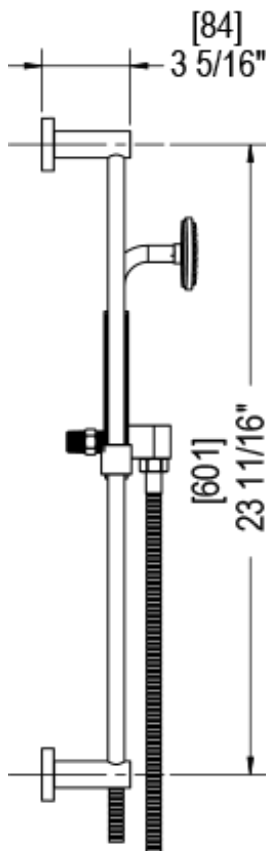

# 24LALCHCH

## Specifications

ADJUSTABLE SLIDE BAR WITH HAND HELD SHOWER ASSEMBLY

THREE WAY DIVERTER WITH SHUT-OFFS IN BETWEEN FUNCTIONS TRIM ONLY

INTEGRAL SUPPLY WITH 1/2" NPT X 1/2" NPSM X 3" NIPPLE

8" SHOWER HEAD WITH WALL MOUNT 16" SHOWER ARM & FLANGE

WALL MOUNT TUB SPOUT. 1/2" SLIP FIT

TEMPERATURE CONTROL VALVE WITH STOPS TRIM ONLY