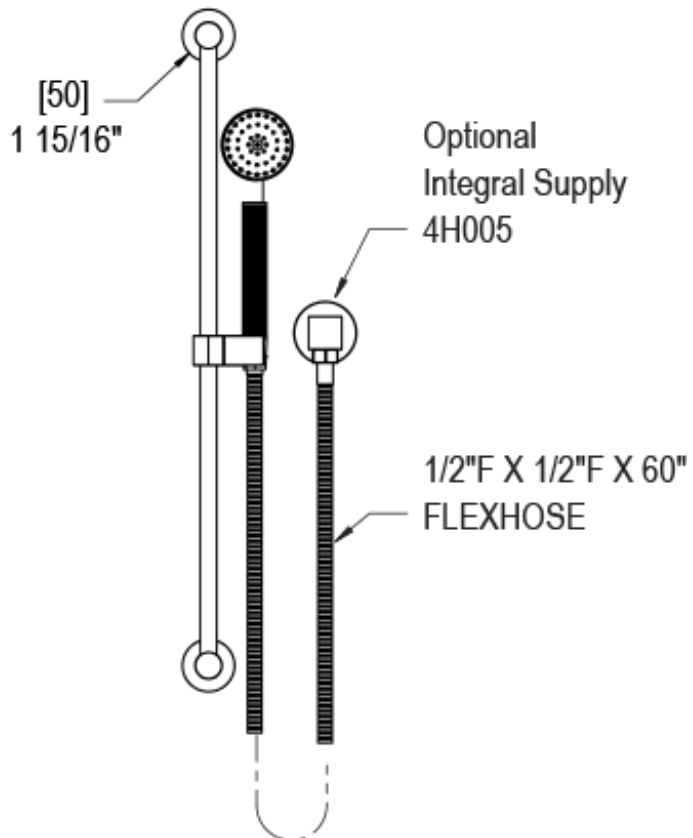

# 24LALCHCH

## Specifications

ADJUSTABLE SLIDE BAR WITH HAND HELD SHOWER ASSEMBLY

THREE WAY DIVERTER WITH SHUT-OFFS IN BETWEEN FUNCTIONS TRIM ONLY

INTEGRAL SUPPLY WITH 1/2" NPT X 1/2" NPSM X 3" NIPPLE

8" SHOWER HEAD WITH WALL MOUNT 16" SHOWER ARM & FLANGE

WALL MOUNT TUB SPOUT. 1/2" SLIP FIT

TEMPERATURE CONTROL VALVE WITH STOPS TRIM ONLY