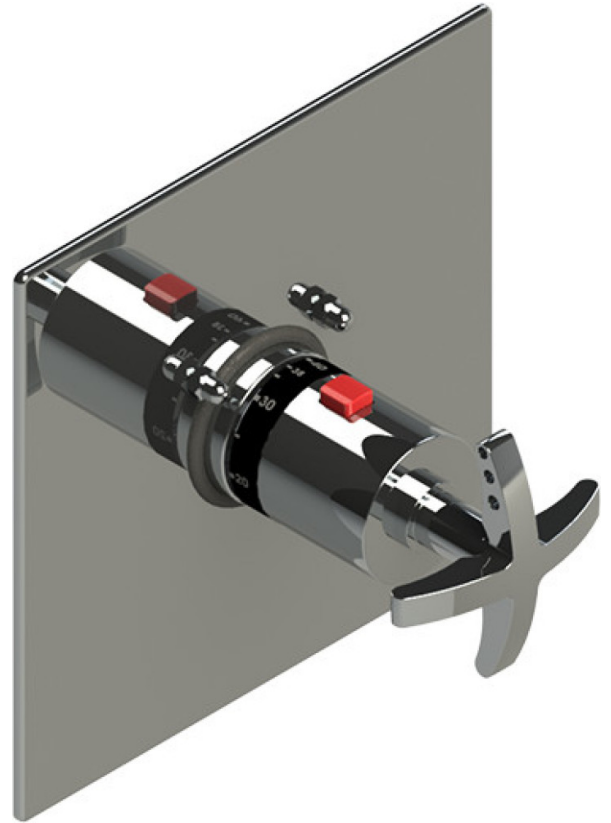

## Specifications

ADJUSTABLE SLIDE BAR WITH HAND HELD SHOWER ASSEMBLY

THREE WAY DIVERTER WITH SHUT-OFFS IN BETWEEN FUNCTIONS TRIM ONLY

INTEGRAL SUPPLY WITH 1/2" NPT X 1/2" NPSM X 3" NIPPLE

8" SHOWER HEAD WITH WALL MOUNT 16" SHOWER ARM & FLANGE

WALL MOUNT TUB SPOUT. 1/2" SLIP FIT

TEMPERATURE CONTROL VALVE WITH STOPS TRIM ONLY