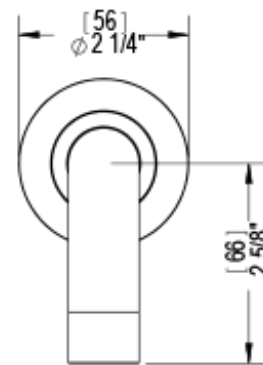

## Specifications

ADJUSTABLE SLIDE BAR WITH HAND HELD SHOWER ASSEMBLY

THREE WAY DIVERTER WITH SHUT-OFFS IN BETWEEN FUNCTIONS TRIM ONLY

INTEGRAL SUPPLY WITH 1/2" NPT X 1/2" NPSM X 3" NIPPLE

8" SHOWER HEAD WITH WALL MOUNT 16" SHOWER ARM & FLANGE

WALL MOUNT TUB SPOUT. 1/2" SLIP FIT

TEMPERATURE CONTROL VALVE WITH STOPS TRIM ONLY