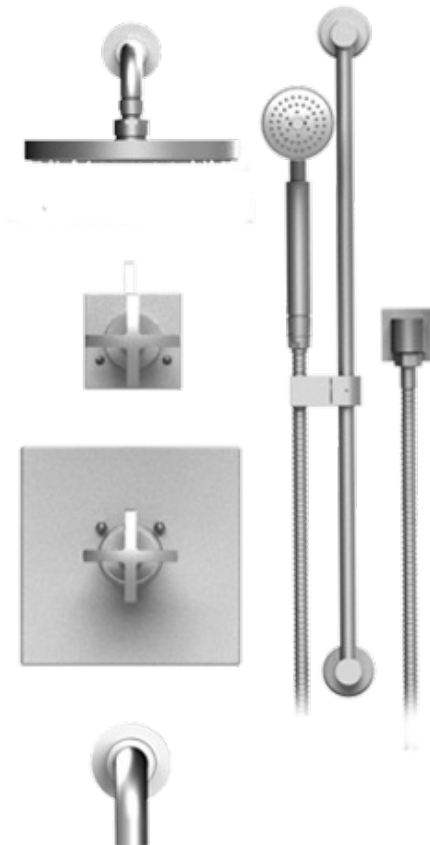

# 24LALCHCH

## Specifications

ADJUSTABLE SLIDE BAR WITH HAND HELD SHOWER ASSEMBLY

THREE WAY DIVERTER WITH SHUT-OFFS IN BETWEEN FUNCTIONS TRIM ONLY

INTEGRAL SUPPLY WITH 1/2" NPT X 1/2" NPSM X 3" NIPPLE

8" SHOWER HEAD WITH WALL MOUNT 16" SHOWER ARM & FLANGE

WALL MOUNT TUB SPOUT. 1/2" SLIP FIT

TEMPERATURE CONTROL VALVE WITH STOPS TRIM ONLY