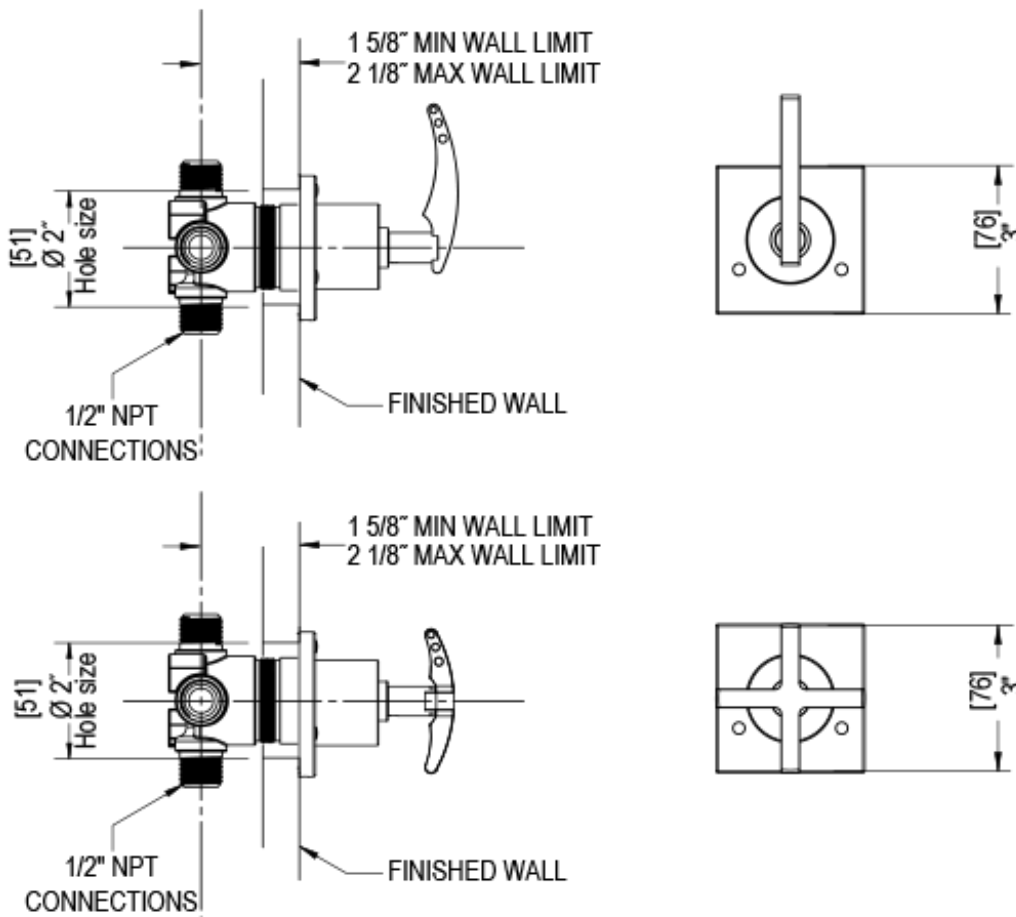

## Specifications

ADJUSTABLE SLIDE BAR WITH HAND HELD SHOWER ASSEMBLY

THREE WAY DIVERTER WITH SHUT-OFFS IN BETWEEN FUNCTIONS TRIM ONLY

INTEGRAL SUPPLY WITH 1/2" NPT X 1/2" NPSM X 3" NIPPLE

8" SHOWER HEAD WITH WALL MOUNT 16" SHOWER ARM & FLANGE

WALL MOUNT TUB SPOUT. 1/2" SLIP FIT

TEMPERATURE CONTROL VALVE WITH STOPS TRIM ONLY