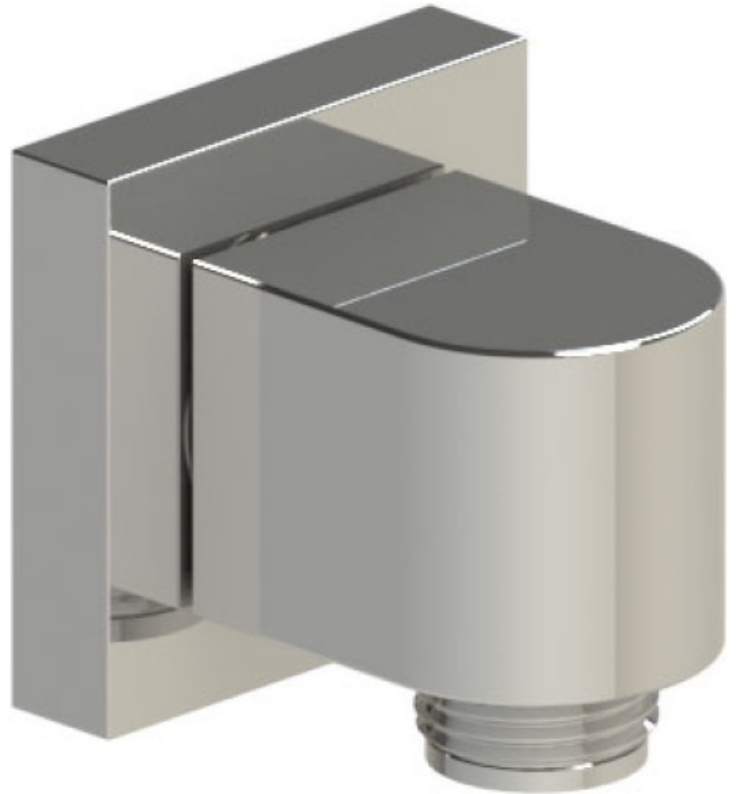

## Specifications

ADJUSTABLE SLIDE BAR WITH HAND HELD SHOWER ASSEMBLY

THREE WAY DIVERTER WITH SHUT-OFFS IN BETWEEN FUNCTIONS TRIM ONLY

INTEGRAL SUPPLY WITH 1/2" NPT X 1/2" NPSM X 3" NIPPLE

8" SHOWER HEAD WITH WALL MOUNT 16" SHOWER ARM & FLANGE

WALL MOUNT TUB SPOUT. 1/2" SLIP FIT

TEMPERATURE CONTROL VALVE WITH STOPS TRIM ONLY