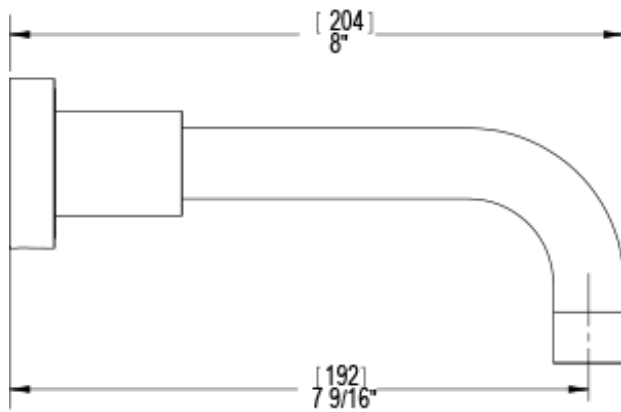

## Specifications

ADJUSTABLE SLIDE BAR WITH HAND HELD SHOWER ASSEMBLY

THREE WAY DIVERTER WITH SHUT-OFFS IN BETWEEN FUNCTIONS TRIM ONLY

INTEGRAL SUPPLY WITH 1/2" NPT X 1/2" NPSM X 3" NIPPLE

8" SHOWER HEAD WITH WALL MOUNT 16" SHOWER ARM & FLANGE

WALL MOUNT TUB SPOUT. 1/2" SLIP FIT

TEMPERATURE CONTROL VALVE WITH STOPS TRIM ONLY