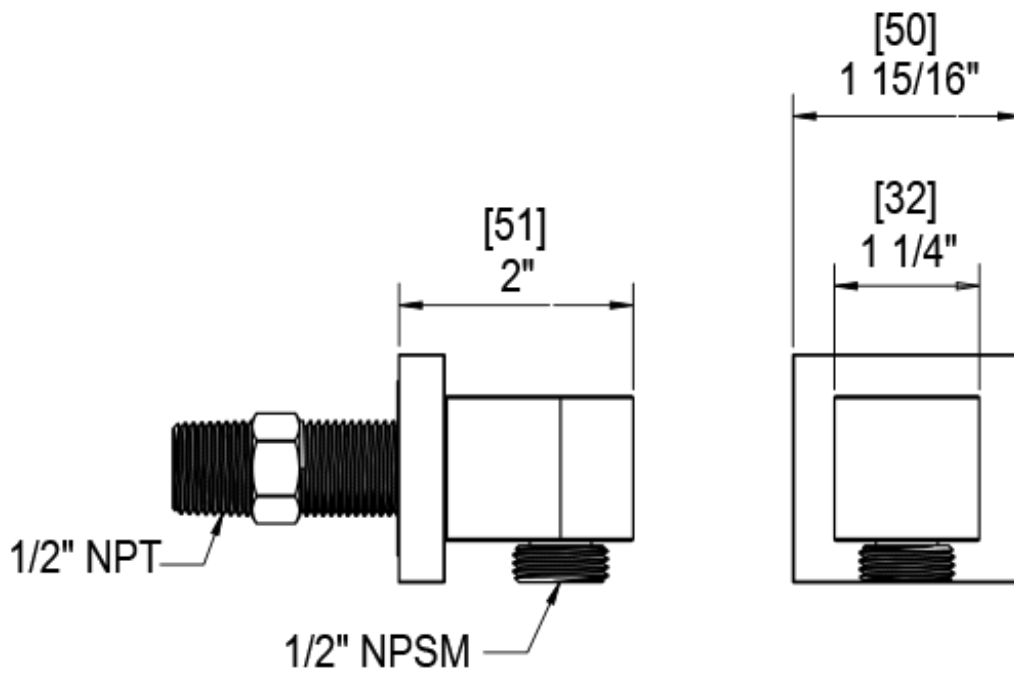

## Specifications

ADJUSTABLE SLIDE BAR WITH HAND HELD SHOWER ASSEMBLY

THREE WAY DIVERTER WITH SHUT-OFFS IN BETWEEN FUNCTIONS TRIM ONLY

INTEGRAL SUPPLY WITH 1/2" NPT X 1/2" NPSM X 3" NIPPLE

8" SHOWER HEAD WITH WALL MOUNT 16" SHOWER ARM & FLANGE

WALL MOUNT TUB SPOUT. 1/2" SLIP FIT

TEMPERATURE CONTROL VALVE WITH STOPS TRIM ONLY