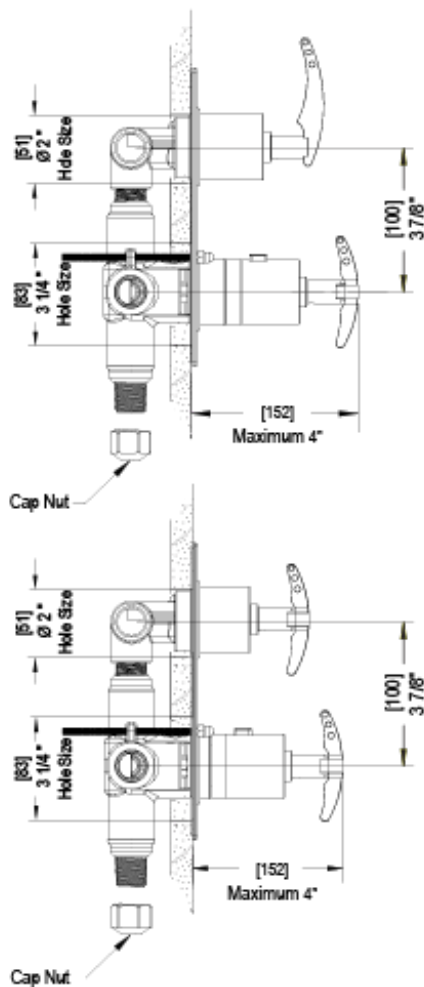

22LACCHCH Specifications

TEMPERATURE CONTROL VALVE WITH STOPS & TWO WAY DIVERTER WITH SHUT-OFF TRIM ONLY

ADJUSTABLE SLIDE BAR WITH HAND HELD SHOWER ASSEMBLY

INTEGRAL SUPPLY WITH 1/2" NPT X 1/2" NPSM X 3" NIPPLE

8" SHOWER HEAD WITH CEILING MOUNT 8" SHOWER ARM FLANGE