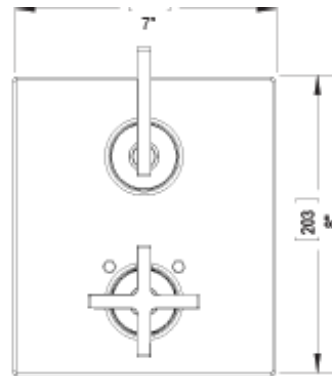

22LACCHCH Specifications

TEMPERATURE CONTROL VALVE WITH STOPS & TWO WAY DIVERTER WITH SHUT-OFF TRIM ONLY

ADJUSTABLE SLIDE BAR WITH HAND HELD SHOWER ASSEMBLY

INTEGRAL SUPPLY WITH 1/2" NPT X 1/2" NPSM X 3" NIPPLE

8" SHOWER HEAD WITH CEILING MOUNT 8" SHOWER ARM FLANGE