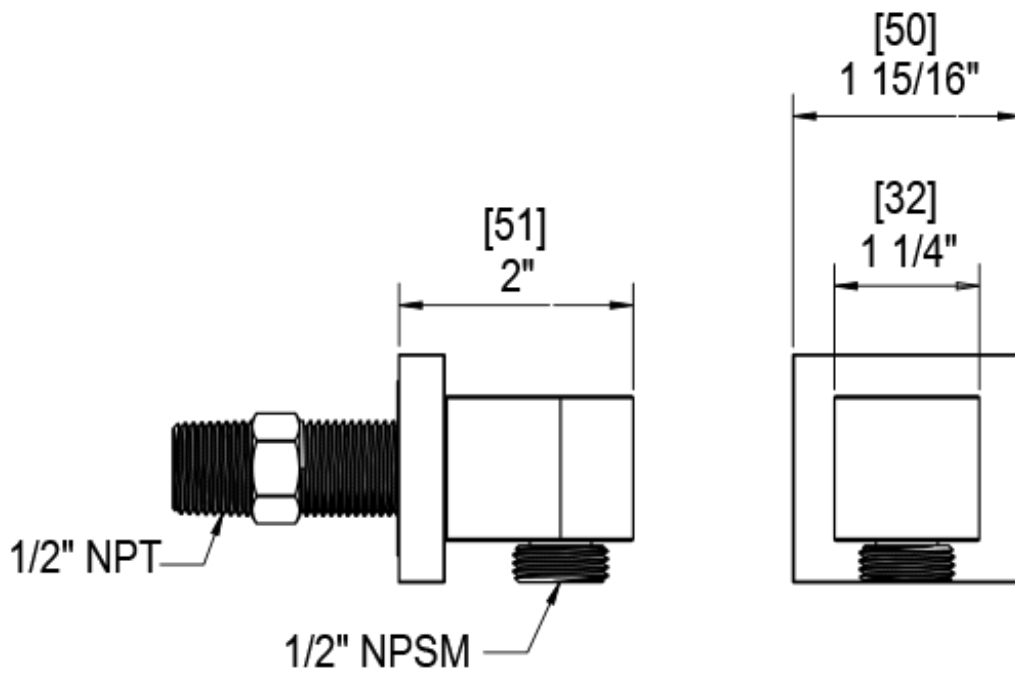

22LACCHCH Specifications

TEMPERATURE CONTROL VALVE WITH STOPS & TWO WAY DIVERTER WITH SHUT-OFF TRIM ONLY

ADJUSTABLE SLIDE BAR WITH HAND HELD SHOWER ASSEMBLY

INTEGRAL SUPPLY WITH 1/2" NPT X 1/2" NPSM X 3" NIPPLE

8" SHOWER HEAD WITH CEILING MOUNT 8" SHOWER ARM FLANGE