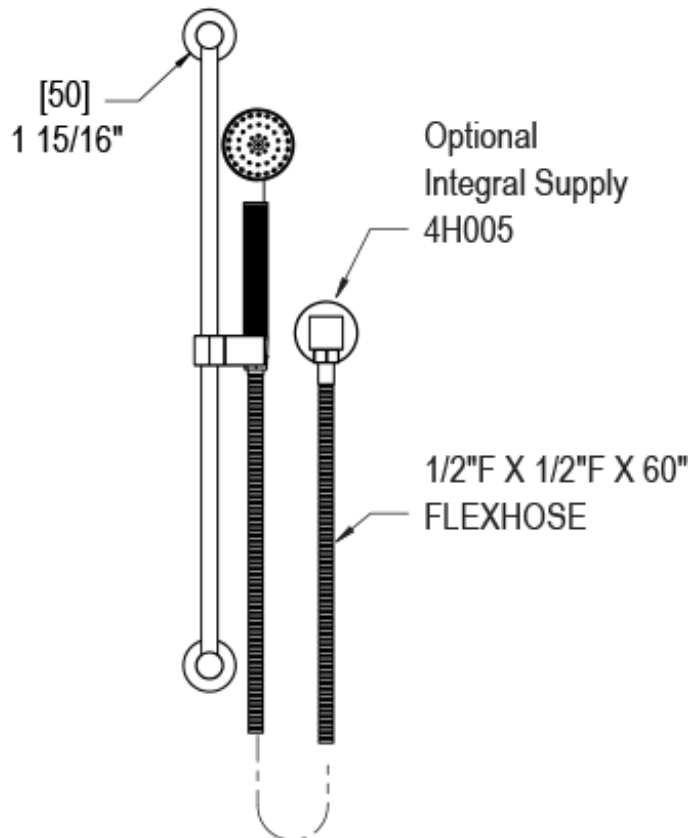

22LACCHCH Specifications

TEMPERATURE CONTROL VALVE WITH STOPS & TWO WAY DIVERTER WITH SHUT-OFF TRIM ONLY

ADJUSTABLE SLIDE BAR WITH HAND HELD SHOWER ASSEMBLY

INTEGRAL SUPPLY WITH 1/2" NPT X 1/2" NPSM X 3" NIPPLE

8" SHOWER HEAD WITH CEILING MOUNT 8" SHOWER ARM FLANGE