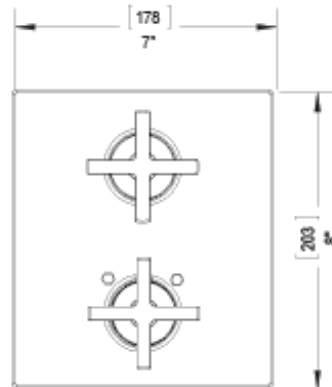

22LACCHCH Specifications

TEMPERATURE CONTROL VALVE WITH STOPS & TWO WAY DIVERTER WITH SHUT-OFF TRIM ONLY

ADJUSTABLE SLIDE BAR WITH HAND HELD SHOWER ASSEMBLY

INTEGRAL SUPPLY WITH 1/2" NPT X 1/2" NPSM X 3" NIPPLE

8" SHOWER HEAD WITH CEILING MOUNT 8" SHOWER ARM FLANGE