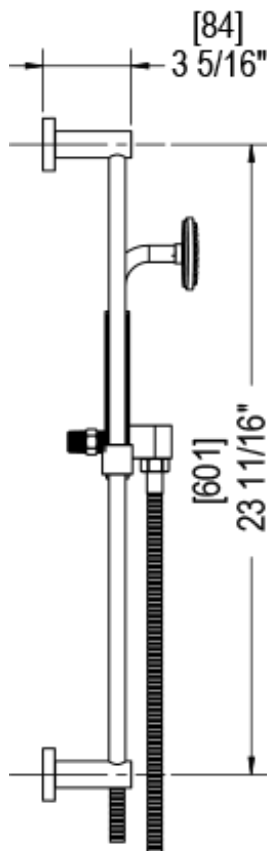

22LACCHCH Specifications

TEMPERATURE CONTROL VALVE WITH STOPS & TWO WAY DIVERTER WITH SHUT-OFF TRIM ONLY

ADJUSTABLE SLIDE BAR WITH HAND HELD SHOWER ASSEMBLY

INTEGRAL SUPPLY WITH 1/2" NPT X 1/2" NPSM X 3" NIPPLE

8" SHOWER HEAD WITH CEILING MOUNT 8" SHOWER ARM FLANGE