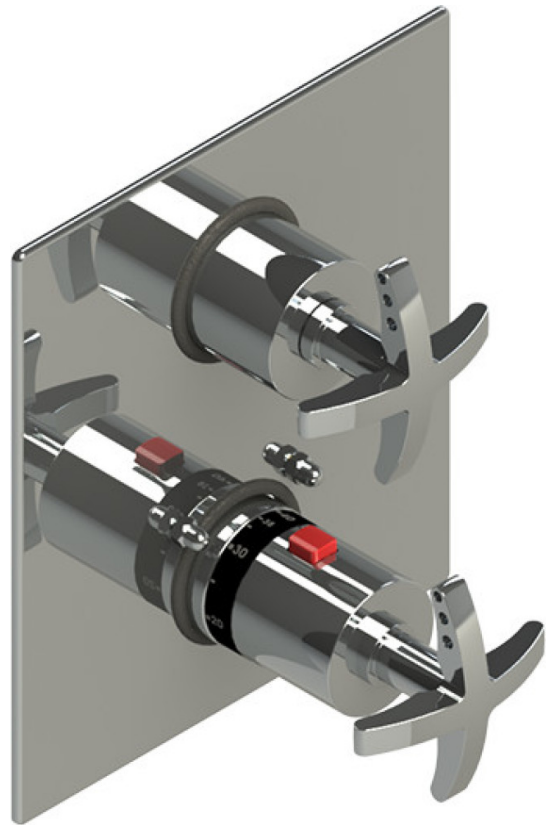

22LACCHCH Specifications

TEMPERATURE CONTROL VALVE WITH STOPS & TWO WAY DIVERTER WITH SHUT-OFF TRIM ONLY

ADJUSTABLE SLIDE BAR WITH HAND HELD SHOWER ASSEMBLY

INTEGRAL SUPPLY WITH 1/2" NPT X 1/2" NPSM X 3" NIPPLE

8" SHOWER HEAD WITH CEILING MOUNT 8" SHOWER ARM FLANGE