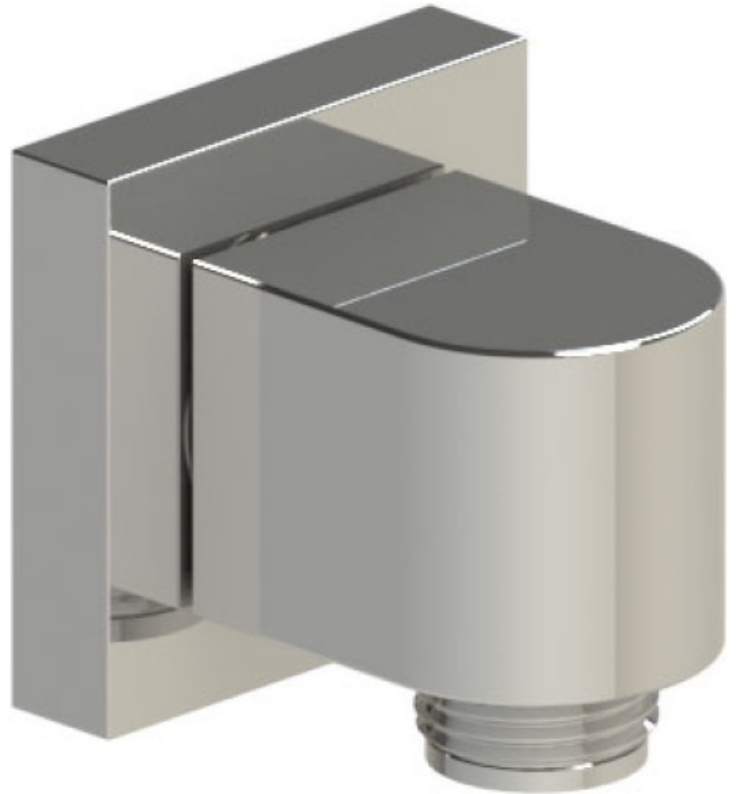

22LACCHCH Specifications

TEMPERATURE CONTROL VALVE WITH STOPS & TWO WAY DIVERTER WITH SHUT-OFF TRIM ONLY

ADJUSTABLE SLIDE BAR WITH HAND HELD SHOWER ASSEMBLY

INTEGRAL SUPPLY WITH 1/2" NPT X 1/2" NPSM X 3" NIPPLE

8" SHOWER HEAD WITH CEILING MOUNT 8" SHOWER ARM FLANGE