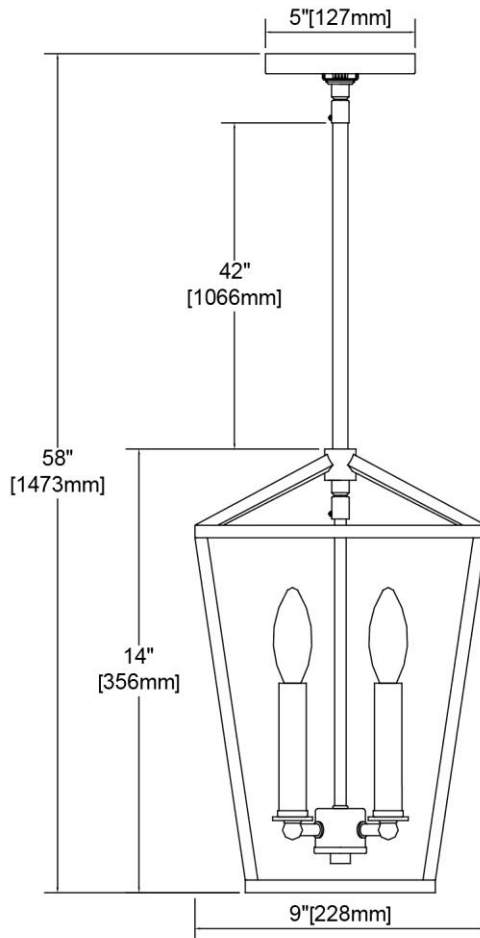

ITEM DIMENSIONS				RATINGS & SPECIFICATIONS				
Width	9 inches			Safety Rating	UL		Certification	Dry locations
Depth	9 inches			ADA Compliant	N/A		Voltage	120
Height	14 inches			BULBS / SOCKETS				
Weight	5 pounds			Quantity	3		Wattage	60 watts
ADDITIONAL DIMENSIONS				Included	No		Type	Torpedo (E12 Candelabra Base)
Backplate / Canopy	5 diameter			Other	N/A			
HCWO	N/A			CHAIN / CORD INFORMATION				
Min. Extension	N/A			Chain	N/A		Cord	72 inches - Brown
Max. Extension	N/A			SHADE / GLASS DETAILS				
OVERALL HEIGHT				Shade/Glass Description	N/A			
Min.	22 inches		Max.	58 inches				
EXTENSION ROD(S)				Width	N/A		Height	N/A
Rods: 1-6, 3-12				Width at Top	N/A		Width at Bottom	N/A

Rev. 5/13/2019

ITEM #:	57214/3
UPC	748119136158
Description	Fairfax 3-Light Mini Pendant in Oil Rubbed Bronze
Finish	Oil Rubbed Bronze
Materials	Steel
Brand	ELK Lighting
Collection	Fairfax
Category	Indoor Lighting
Type	Mini Pendant