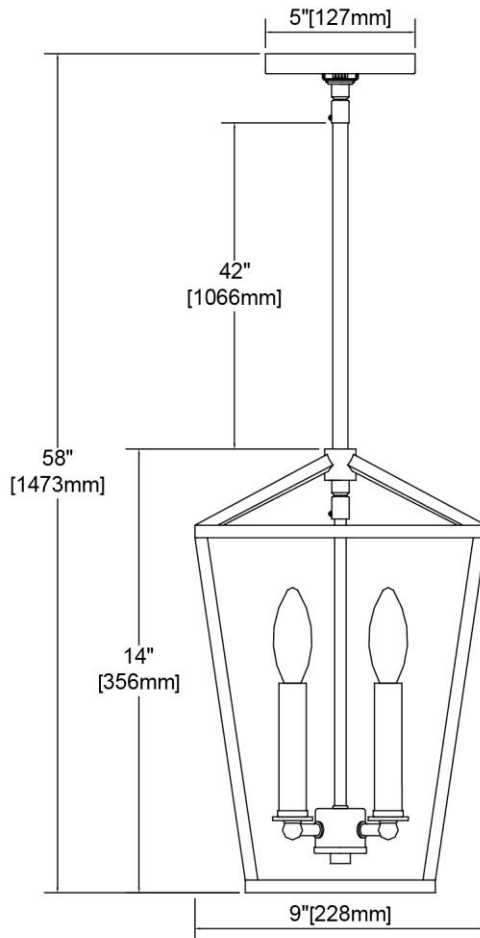

ITEM #:	57224/3
UPC	748119136202
Description	Fairfax 3-Light Mini Pendant in Light Wood
Finish	Light Wood, Satin Nickel
Materials	Steel
Brand	ELK Lighting
Collection	Fairfax
Category	Indoor Lighting
Type	Mini Pendant

ITEM DIMENSIONS				RATINGS & SPECIFICATIONS				
Width	9 inches			Safety Rating	UL		Certification	Dry locations
Depth	9 inches			ADA Compliant	N/A		Voltage	120
Height	14 inches			BULBS / SOCKETS				
Weight	5 pounds			Quantity	3		Wattage	60 watts
ADDITIONAL DIMENSIONS				Included	No		Type	Torpedo (E12 Candelabra Base)
Backplate / Canopy	5 diameter			Other	N/A			
HCWO	N/A			CHAIN / CORD INFORMATION				
Min. Extension	N/A			Chain	N/A		Cord	72 inches - Brown
Max. Extension	N/A			SHADE / GLASS DETAILS				
OVERALL HEIGHT				Shade/Glass Description	N/A			
Min.	22 inches		Max.	58 inches				
EXTENSION ROD(S)				Width	N/A		Height	N/A
Rods: 1-6, 3-12				Width at Top	N/A		Width at Bottom	N/A

Rev. 5/13/2019

ITEM #:	57214/3
UPC	748119136158
Description	Fairfax 3-Light Mini Pendant in Oil Rubbed Bronze
Finish	Oil Rubbed Bronze
Materials	Steel
Brand	ELK Lighting
Collection	Fairfax
Category	Indoor Lighting
Type	Mini Pendant