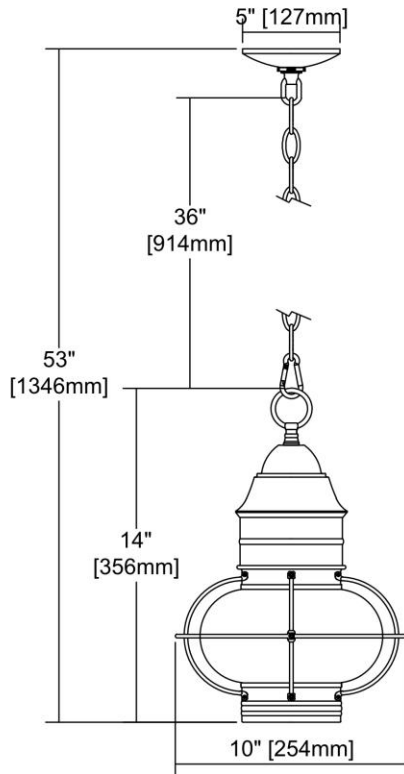

ITEM #:	57173/1
UPC	748119128535
Description	Onion 1-Light Outdoor Pendant in Aged Zinc
Finish	Aged Zinc
Materials	Glass, Metal
Brand	ELK Lighting
Collection	Onion
Category	Outdoor Lighting
Type	Hanging

ITEM DIMENSIONS				RATINGS & SPECIFICATIONS				
Width	10 inches			Safety Rating	N/A		Certification	N/A
Depth	10 inches			ADA Compliant	N/A		Voltage	N/A
Height	14 inches			BULBS / SOCKETS				
Weight	4 pounds			Quantity	1	Wattage	60 watts	
ADDITIONAL DIMENSIONS				Included	No		Type	A19 (E26 Medium Base)
Backplate / Canopy	5x5			Other	N/A			
HCWO	N/A			CHAIN / CORD INFORMATION				
Min. Extension	N/A			Chain	N/A		Cord	N/A
Max. Extension	N/A			SHADE / GLASS DETAILS				
OVERALL HEIGHT				Shade/Glass Description	Clear Blown Seedy Glass			
Min.	N/A		Max.	N/A				
EXTENSION ROD(S)				Width	N/A		Height	N/A
N/A				Width at Top	N/A		Width at Bottom	N/A

Rev. 5/9/2019

ITEM #:	57183/1
UPC	748119128573
Description	Onion 1-Light Outdoor Pendant in Oil Rubbed Bronze
Finish	Oil Rubbed Bronze
Materials	Glass, Metal
Brand	ELK Lighting
Collection	Onion
Category	Outdoor Lighting
Type	Hanging