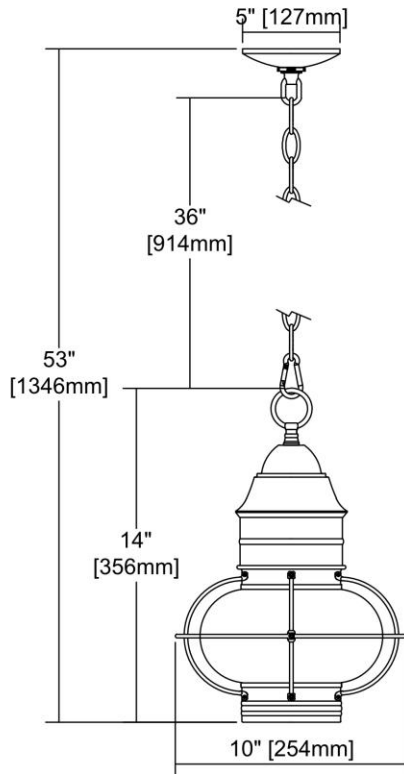

ITEM DIMENSIONS				RATINGS & SPECIFICATIONS				
Width	10 inches			Safety Rating	N/A		Certification	N/A
Depth	10 inches			ADA Compliant	N/A		Voltage	N/A
Height	14 inches			BULBS / SOCKETS				
Weight	4 pounds			Quantity	1	Wattage	60 watts	
ADDITIONAL DIMENSIONS				Included	No		Type	A19 (E26 Medium Base)
Backplate / Canopy	5x5			Other	N/A			
HCWO	N/A			CHAIN / CORD INFORMATION				
Min. Extension	N/A			Chain	N/A		Cord	N/A
Max. Extension	N/A			SHADE / GLASS DETAILS				
OVERALL HEIGHT				Shade/Glass Description	Clear Blown Seedy Glass			
Min.	N/A		Max.	N/A				
EXTENSION ROD(S)				Width	N/A		Height	N/A
N/A				Width at Top	N/A		Width at Bottom	N/A