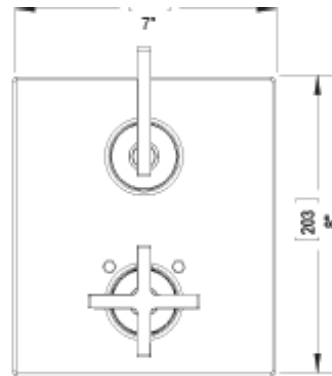

21LALCHABM Specifications

TEMPERATURE CONTROL VALVE WITH STOPS & TWO WAY DIVERTER WITH SHUT-OFF TRIM ONLY

ADJUSTABLE SLIDE BAR WITH HAND HELD SHOWER ASSEMBLY

INTEGRAL SUPPLY WITH 1/2" NPT X 1/2" NPSM X 3" NIPPLE

8" SHOWER HEAD WITH WALL MOUNT 16" SHOWER ARM & FLANGE