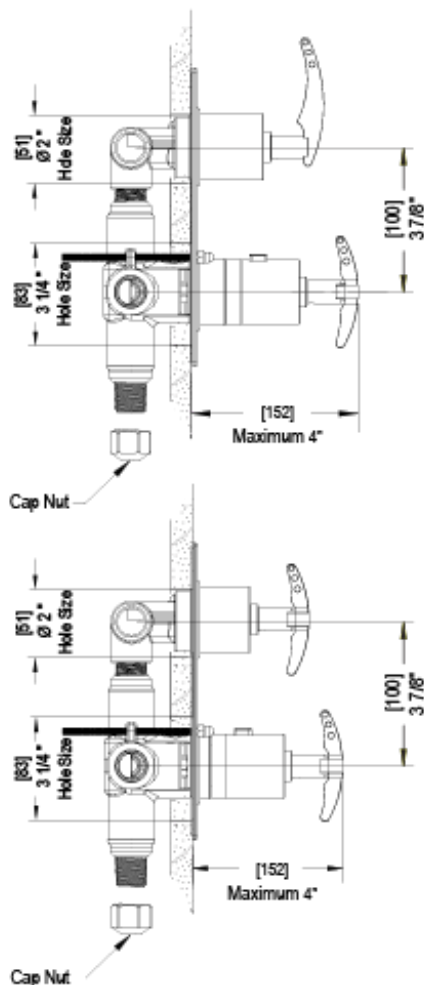

21LALCHABM Specifications

TEMPERATURE CONTROL VALVE WITH STOPS & TWO WAY DIVERTER WITH SHUT-OFF TRIM ONLY

ADJUSTABLE SLIDE BAR WITH HAND HELD SHOWER ASSEMBLY

INTEGRAL SUPPLY WITH 1/2" NPT X 1/2" NPSM X 3" NIPPLE

8" SHOWER HEAD WITH WALL MOUNT 16" SHOWER ARM & FLANGE