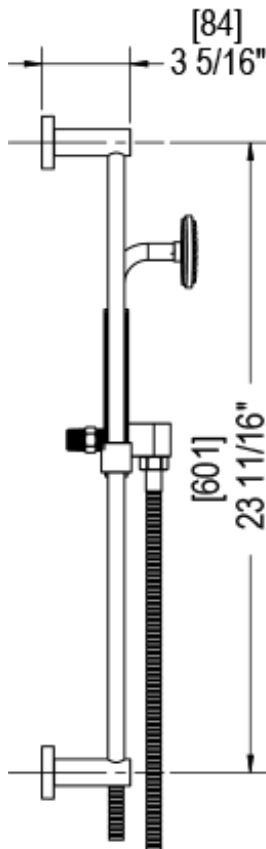

21LALCHABM Specifications

TEMPERATURE CONTROL VALVE WITH STOPS & TWO WAY DIVERTER WITH SHUT-OFF TRIM ONLY

ADJUSTABLE SLIDE BAR WITH HAND HELD SHOWER ASSEMBLY

INTEGRAL SUPPLY WITH 1/2" NPT X 1/2" NPSM X 3" NIPPLE

8" SHOWER HEAD WITH WALL MOUNT 16" SHOWER ARM & FLANGE