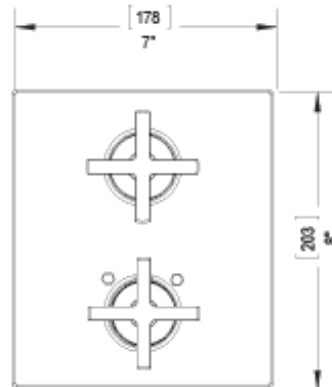

21LALCHABM Specifications

TEMPERATURE CONTROL VALVE WITH STOPS & TWO WAY DIVERTER WITH SHUT-OFF TRIM ONLY

ADJUSTABLE SLIDE BAR WITH HAND HELD SHOWER ASSEMBLY

INTEGRAL SUPPLY WITH 1/2" NPT X 1/2" NPSM X 3" NIPPLE

8" SHOWER HEAD WITH WALL MOUNT 16" SHOWER ARM & FLANGE