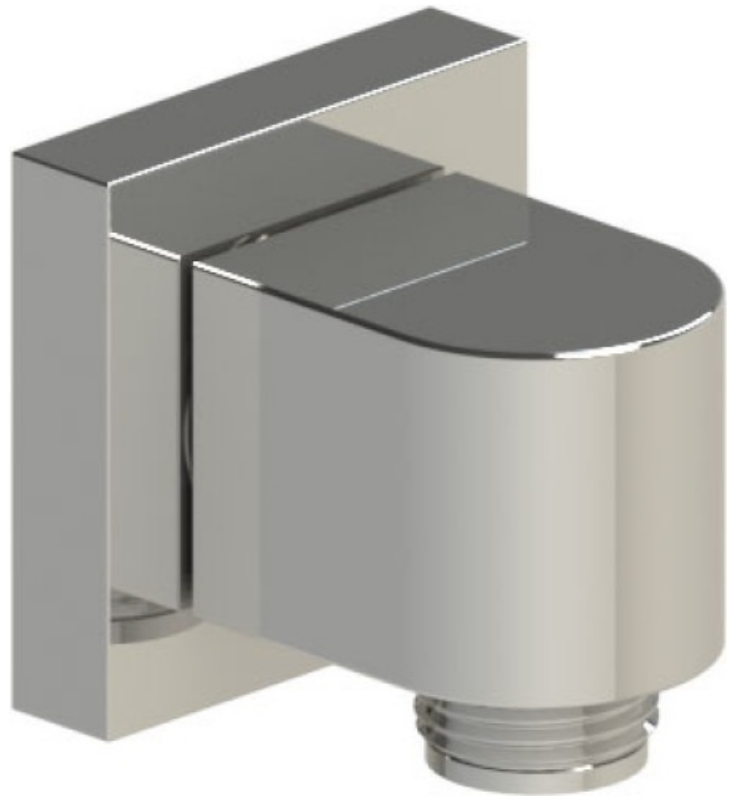

21LALCHABM Specifications

TEMPERATURE CONTROL VALVE WITH STOPS & TWO WAY DIVERTER WITH SHUT-OFF TRIM ONLY

ADJUSTABLE SLIDE BAR WITH HAND HELD SHOWER ASSEMBLY

INTEGRAL SUPPLY WITH 1/2" NPT X 1/2" NPSM X 3" NIPPLE

8" SHOWER HEAD WITH WALL MOUNT 16" SHOWER ARM & FLANGE