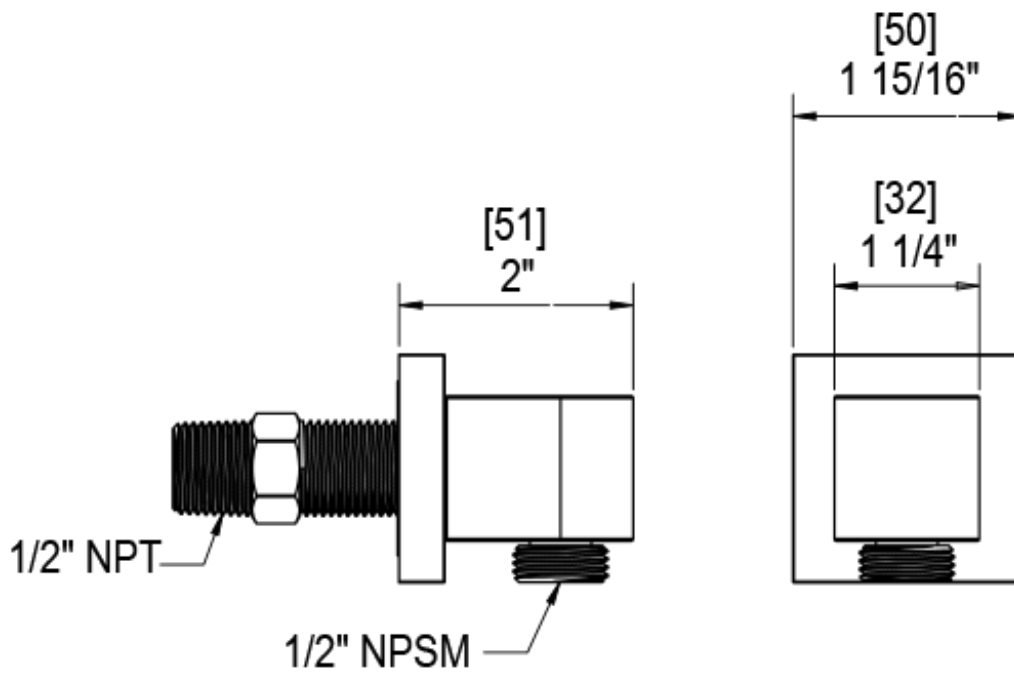

21LALCHABM Specifications

TEMPERATURE CONTROL VALVE WITH STOPS & TWO WAY DIVERTER WITH SHUT-OFF TRIM ONLY

ADJUSTABLE SLIDE BAR WITH HAND HELD SHOWER ASSEMBLY

INTEGRAL SUPPLY WITH 1/2" NPT X 1/2" NPSM X 3" NIPPLE

8" SHOWER HEAD WITH WALL MOUNT 16" SHOWER ARM & FLANGE