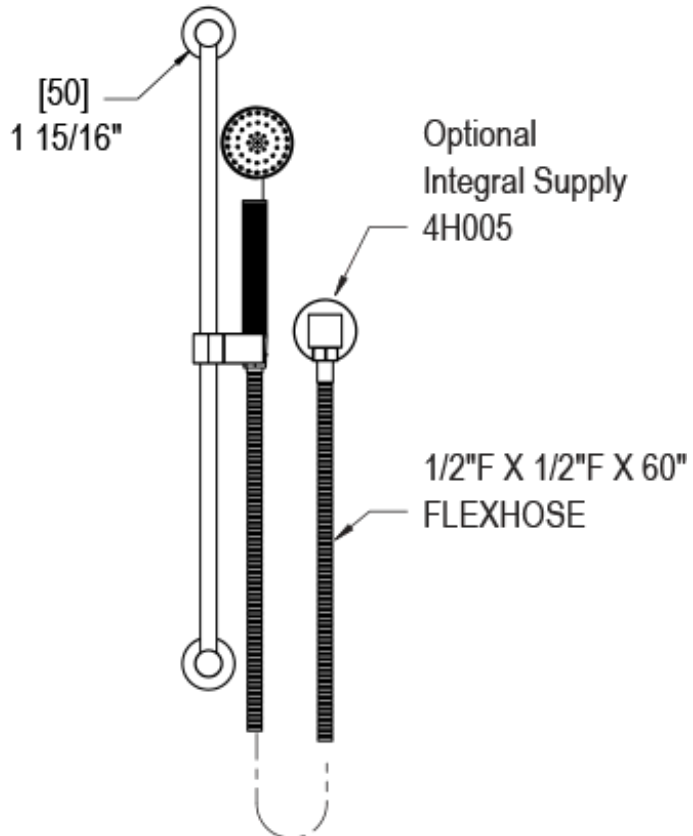

21LALCHABM Specifications

TEMPERATURE CONTROL VALVE WITH STOPS & TWO WAY DIVERTER WITH SHUT-OFF TRIM ONLY

ADJUSTABLE SLIDE BAR WITH HAND HELD SHOWER ASSEMBLY

INTEGRAL SUPPLY WITH 1/2" NPT X 1/2" NPSM X 3" NIPPLE

8" SHOWER HEAD WITH WALL MOUNT 16" SHOWER ARM & FLANGE