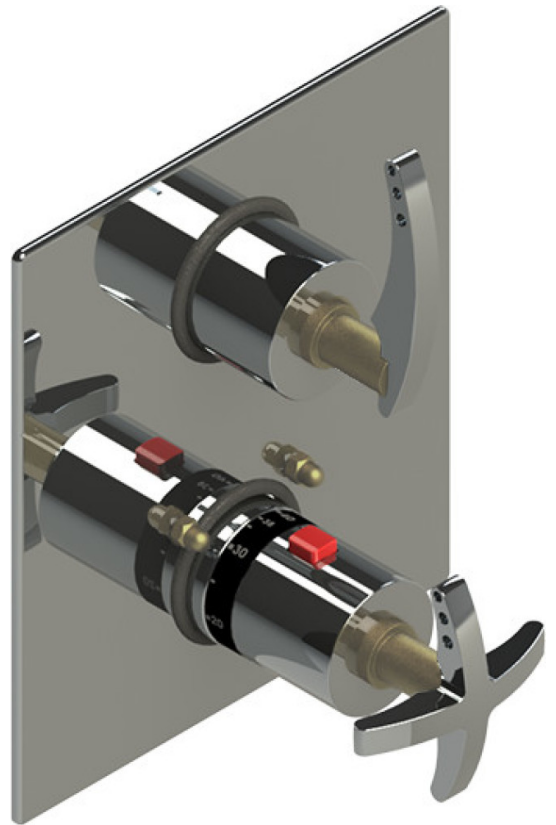

21LALCHABM Specifications

TEMPERATURE CONTROL VALVE WITH STOPS & TWO WAY DIVERTER WITH SHUT-OFF TRIM ONLY

ADJUSTABLE SLIDE BAR WITH HAND HELD SHOWER ASSEMBLY

INTEGRAL SUPPLY WITH 1/2" NPT X 1/2" NPSM X 3" NIPPLE

8" SHOWER HEAD WITH WALL MOUNT 16" SHOWER ARM & FLANGE