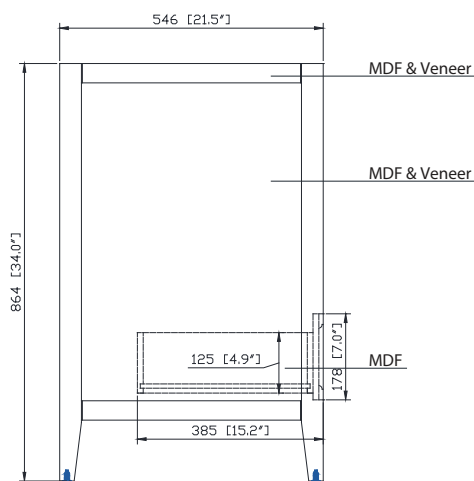

Colors / Couleurs

- Wood / Bois

Nominal Dimension / Dimension Nominale

- 42W x 21.5D x 34H inches | 1068 x 546 x 864 mm

Product Diagrams / Diagrammes Produit

Front / Devant

Back / Derrière

Side / Côté

Nominal Dimension

- 43W x 22D x 1H inches
- 1092 x 560 x 25 mm

Components

Sink	CUM20WT-R		
Vanity	ALLIE-V42	BROOKS-V42	DEXTER-V43
	EMMA-V42	HAMILTON-V42	

Product Diagrams

Top

Side

Avanity

CUM20WT-R

Features

- Vitreous China
- Undermount application

Components

Drain	VC-DRAIN-CP	VC-DRAIN-BN
-------	-------------	-------------

Colors / Finishes

- White

Nominal Dimension

- 20W x 15D x 7.7H inches
- 510 x 381 x 196mm

Product Diagrams

Top

Front

Side