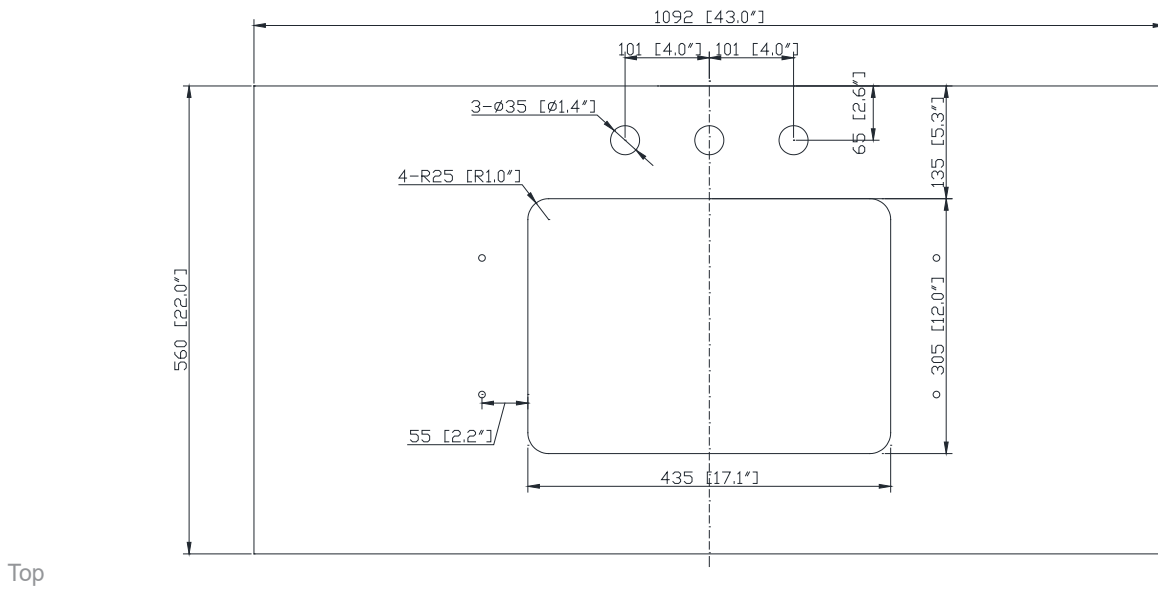

Colors / Couleurs

- Wood / Bois

Nominal Dimension / Dimension Nominale

- 42W x 21.5D x 34H inches | 1068 x 546 x 864 mm

Product Diagrams / Diagrammes Produit

Front / Devant

Back / Derrière

Side / Côté

Nominal Dimension

- 43W x 22D x 1H inches
- 1092 x 560 x 25 mm

Components

Sink	CUM20WT-R		
Vanity	ALLIE-V42	BROOKS-V42	DEXTER-V43
	EMMA-V42	HAMILTON-V42	

Product Diagrams

Top

Side

Avanity

CUM20WT-R

Features

- Vitreous China
- Undermount application

Components

Drain	VC-DRAIN-CP	VC-DRAIN-BN
-------	-------------	-------------

Colors / Finishes

- White

Nominal Dimension

- 20W x 15D x 7.7H inches
- 510 x 381 x 196mm

Product Diagrams

Top

Front

Side