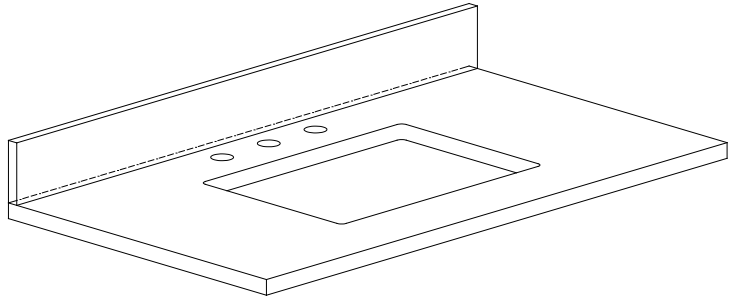

Colors / Couleurs

- Wood / Bois

Nominal Dimension / Dimension Nominale

- 42W x 21.5D x 34H inches | 1068 x 546 x 864 mm

Product Diagrams / Diagrammes Produit

Front / Devant

Back / Derrière

Side / Côté

Top / Haut

SUT43BK-R / SUT43CW -R / SUT43GB-R

Features

- Top cutout for single undermount sink
- Top pre-drilled for 8" widespread faucet
- 4" backsplash included

Colors / Finishes

- BK - Natural Black Granite
- CW - Natural Carrera White marble
- GB - Natural Galala Beige marble

Nominal Dimension

- 43W x 22D x 1H inches
- 1092 x 560 x 25 mm

Components

Sink	CUM20WT-R		
Vanity	ALLIE-V42	BROOKS-V42	DEXTER-V43
	EMMA-V42	HAMILTON-V42	

Product Diagrams

Top

Side

Avanity

- 20W x 15D x 7.7H inches
- 510 x 381 x 196mm

Product Diagrams

Top

Front

Side