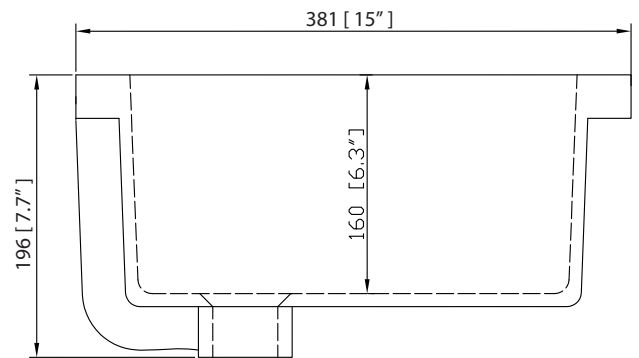

Colors / Couleurs

- Wood / Bois

Nominal Dimension / Dimension Nominale

- 42W x 21.5D x 34H inches | 1068 x 546 x 864 mm

Product Diagrams / Diagrammes Produit

Front / Devant

Back / Derrière

Side / Côté

Nominal Dimension

- 43W x 22D x 1H inches
- 1092 x 560 x 25 mm

Components

Sink	CUM20WT-R		
Vanity	ALLIE-V42	BROOKS-V42	DEXTER-V43
	EMMA-V42	HAMILTON-V42	

Product Diagrams

Top

Side

Avanity

CUM20WT-R

Features

- Vitreous China
- Undermount application

Components

Drain	VC-DRAIN-CP	VC-DRAIN-BN
-------	-------------	-------------

Colors / Finishes

- White

Nominal Dimension

- 20W x 15D x 7.7H inches
- 510 x 381 x 196mm

Product Diagrams

Top

Front

Side