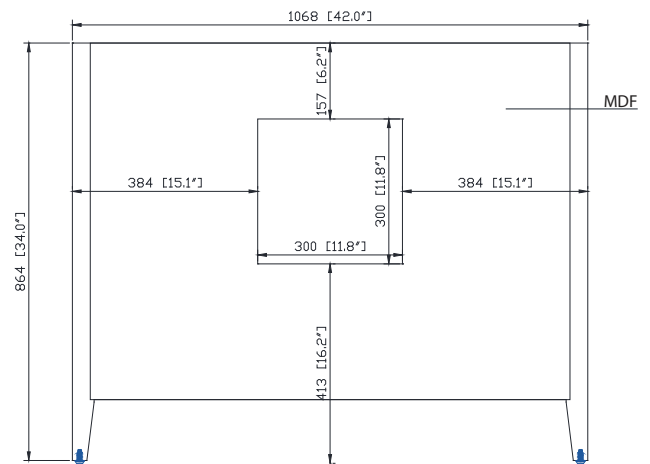

Colors / Couleurs

- Wood / Bois

Nominal Dimension / Dimension Nominale

- 42W x 21.5D x 34H inches | 1068 x 546 x 864 mm

Product Diagrams / Diagrammes Produit

Front / Devant

Back / Derrière

Side / Côté

Nominal Dimension

- 43W x 22D x 1H inches
- 1092 x 560 x 25 mm

Components

Sink	CUM20WT-R		
Vanity	ALLIE-V42	BROOKS-V42	DEXTER-V43
	EMMA-V42	HAMILTON-V42	

Product Diagrams

Top

Side

Avanity

CUM20WT-R

Features

- Vitreous China
- Undermount application

Components

Drain	VC-DRAIN-CP	VC-DRAIN-BN
-------	-------------	-------------

Colors / Finishes

- White

Nominal Dimension

- 20W x 15D x 7.7H inches
- 510 x 381 x 196mm

Product Diagrams

Top

Front

Side