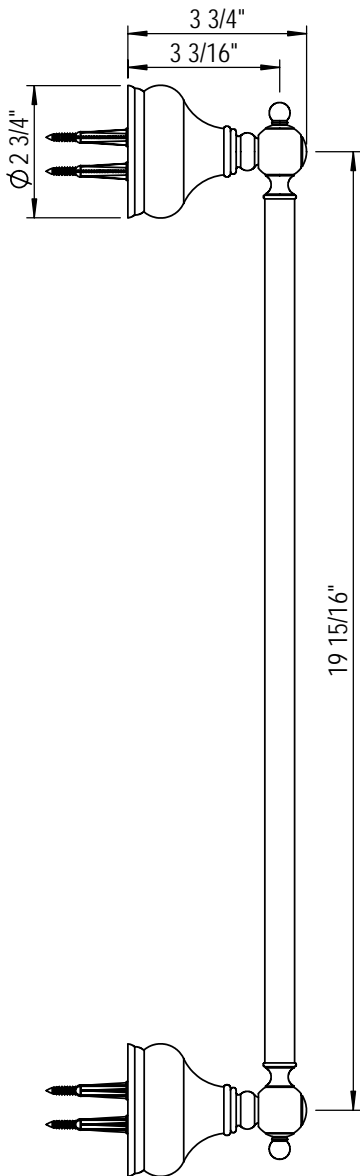

18" Towel Bar 7ARBRM0

TEL: 905-851-6781
FAX: 905-851-8031
TOLL FREE: 800-461-5901

the RUBINET FAUCET COMPANY

www.rubinet.com

24" Towel Bar 7BRBRM0

TEL: 905-851-6781
FAX: 905-851-8031
TOLL FREE: 800-461-5901

the RUBINET FAUCET COMPANY

www.rubinet.com

30" Towel Bar 7CRBRM0

TEL: 905-851-6781
FAX: 905-851-8031
TOLL FREE: 800-461-5901

the RUBINET FAUCET COMPANY

www.rubinet.com