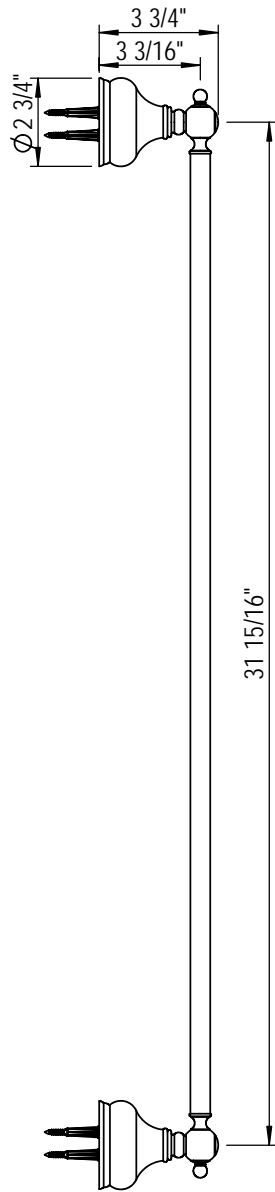

18" Towel Bar 7ARBRM0

TEL: 905-851-6781
FAX: 905-851-8031
TOLL FREE: 800-461-5901

the RUBINET FAUCET COMPANY

www.rubinet.com

24" Towel Bar 7BRBRM0

TEL: 905-851-6781
FAX: 905-851-8031
TOLL FREE: 800-461-5901

the RUBINET FAUCET COMPANY

www.rubinet.com

30" Towel Bar 7CRBRM0

TEL: 905-851-6781
FAX: 905-851-8031
TOLL FREE: 800-461-5901

the RUBINET FAUCET COMPANY

www.rubinet.com