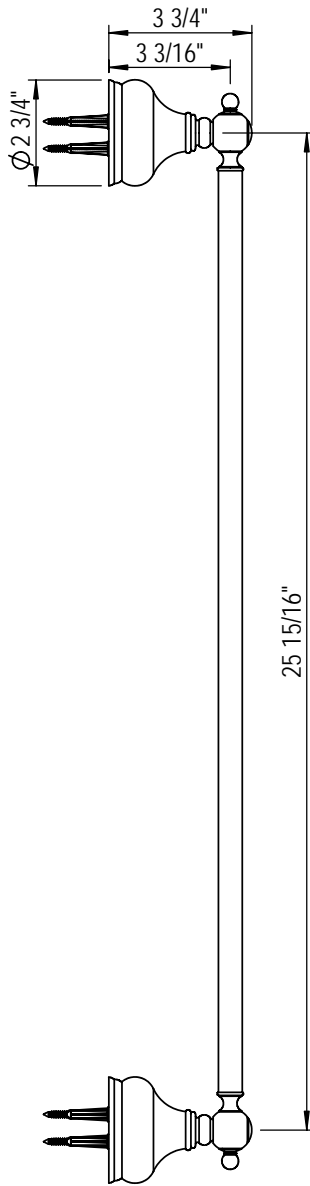

18" Towel Bar 7ARBRM0

TEL: 905-851-6781
FAX: 905-851-8031
TOLL FREE: 800-461-5901

the RUBINET FAUCET COMPANY

www.rubinet.com

24" Towel Bar 7BRBRM0

TEL: 905-851-6781
FAX: 905-851-8031
TOLL FREE: 800-461-5901

the RUBINET FAUCET COMPANY

www.rubinet.com

30" Towel Bar 7CRBRM0

TEL: 905-851-6781
FAX: 905-851-8031
TOLL FREE: 800-461-5901

the RUBINET FAUCET COMPANY

www.rubinet.com