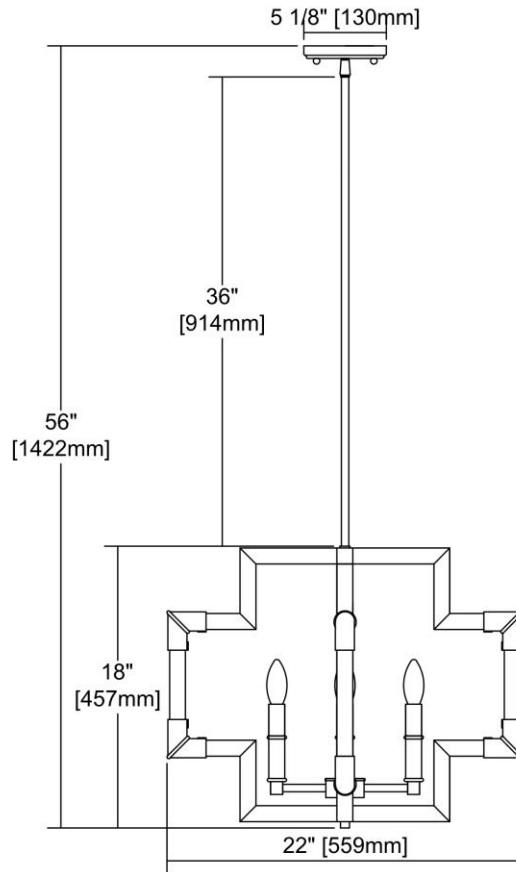


	ITEM #:	69205/4
	UPC	748119128238
	Description	Brandon 4-Light Pendant in Classic Brass
	Finish	Classic Brass
	Materials	Crystal, Metal
	Brand	ELK Lighting
	Collection	Brandon
	Category	Indoor Lighting
	Type	Pendant

ITEM DIMENSIONS				RATINGS & SPECIFICATIONS				
Width	22 inches			Safety Rating	N/A		Certification	N/A
Depth	22 inches			ADA Compliant	N/A		Voltage	N/A
Height	18 inches			BULBS / SOCKETS				
Weight	10 pounds			Quantity	4	Wattage	60 watts	
ADDITIONAL DIMENSIONS				Included	No		Type	B11 (E12 Candelabra Base)
Backplate / Canopy	5x5			Other	N/A			
HCWO	N/A			CHAIN / CORD INFORMATION				
Min. Extension	N/A			Chain	N/A		Cord	N/A
Max. Extension	N/A			SHADE / GLASS DETAILS				
OVERALL HEIGHT				Shade/Glass Description	No Shade/Glass			
Min.	N/A		Max.	N/A				
EXTENSION ROD(S)				Width	N/A		Height	N/A
Rods: 1-6, 1-12, 1-18				Width at Top	N/A		Width at Bottom	N/A