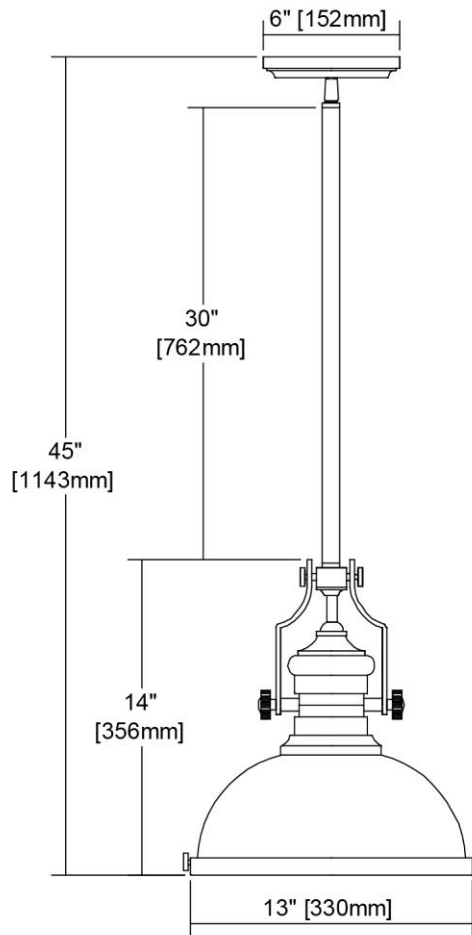


	ITEM #:	67235-1
	UPC	748119135458
	Description	Chadwick 1-Light Pendant in Weathered Zinc with Metal and Frosted Glass
	Finish	Weathered Zinc, Polished Nickel
	Materials	Glass, Steel
	Brand	ELK Lighting
	Collection	Chadwick
	Category	Indoor Lighting
	Type	Pendant

ITEM DIMENSIONS				RATINGS & SPECIFICATIONS				
Width	13 inches			Safety Rating	UL		Certification	Dry locations
Depth	13 inches			ADA Compliant	N/A		Voltage	120
Height	14 inches			BULBS / SOCKETS				
Weight	5 pounds			Quantity	1	Wattage	100 watts	
ADDITIONAL DIMENSIONS				Included	No		Type	A19 (E26 Medium Base)
Backplate / Canopy	6 diameter			Other	N/A			
HCWO	N/A			CHAIN / CORD INFORMATION				
Min. Extension	N/A			Chain	N/A		Cord	84 inches - Black
Max. Extension	N/A			SHADE / GLASS DETAILS				
OVERALL HEIGHT				Shade/Glass Description	Metal with frosted glass			
Min.	22 inches		Max.	46 inches				
EXTENSION ROD(S)				Width	13 inches		Height	5 inches
Rods: 1-6, 2-12				Width at Top	N/A		Width at Bottom	N/A