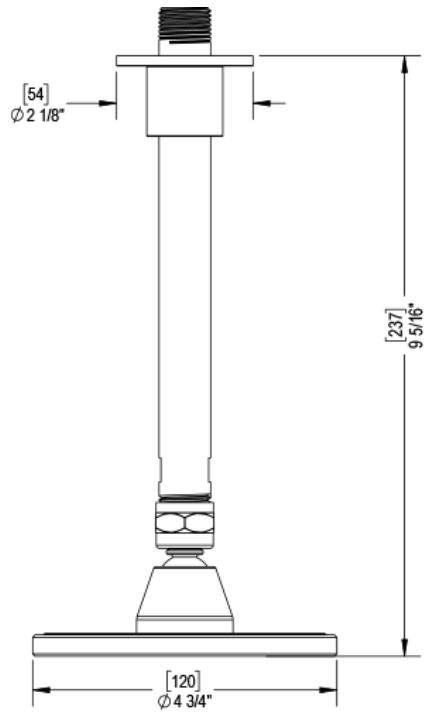

FEATURES:

- Brass construction with choice of 22 finishes
- 2.2 gpm

CONTACT US:

If you need assistance with installation, replacement parts or have any questions regarding your Rubinet product, please call a Customer Service representative at: 905-851-6781 toll free 1-800-461-5901 or visit www.rubinet.com

180517

THE **Rubinet** FAUCET COMPANY

ASSEMBLY INSTRUCTION

4F208

5" SHOWER HEAD WITH CEILING MOUNT SHOWER ARM & FLANGE

4F208

REMOVAL OF FIXTURE:

Always turn the water supply off before removing the existing fixture or disassembling a valve. Open all fixture handles to relieve water pressure and to ensure that the water has been successfully turned off.