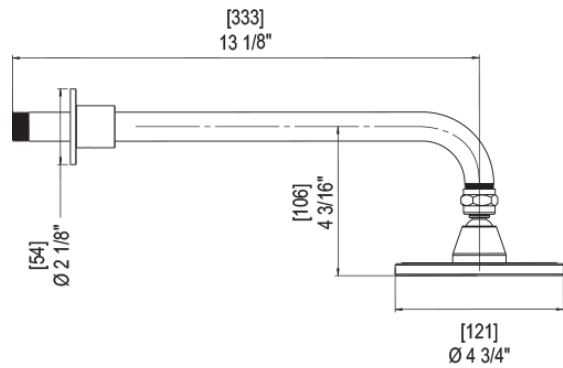

FEATURES:

- Brass construction with choice of 22 finishes
- 2.2 gpm

CONTACT US:

If you need assistance with installation, replacement parts or have any questions regarding your Rubinet product, please call a Customer Service representative at: 905-851-6781 toll free 1-800-461-5901 or visit www.rubinet.com

180518

THE **Rubinet** FAUCET COMPANY

ASSEMBLY INSTRUCTION

4F008

5" SHOWER HEAD WITH 12" SHOWER ARM & FLANGE

4F008

REMOVAL OF FIXTURE:

Always turn the water supply off before removing the existing fixture or disassembling a valve. Open all handles to relieve water pressure and to ensure that the water has been successfully turned off.