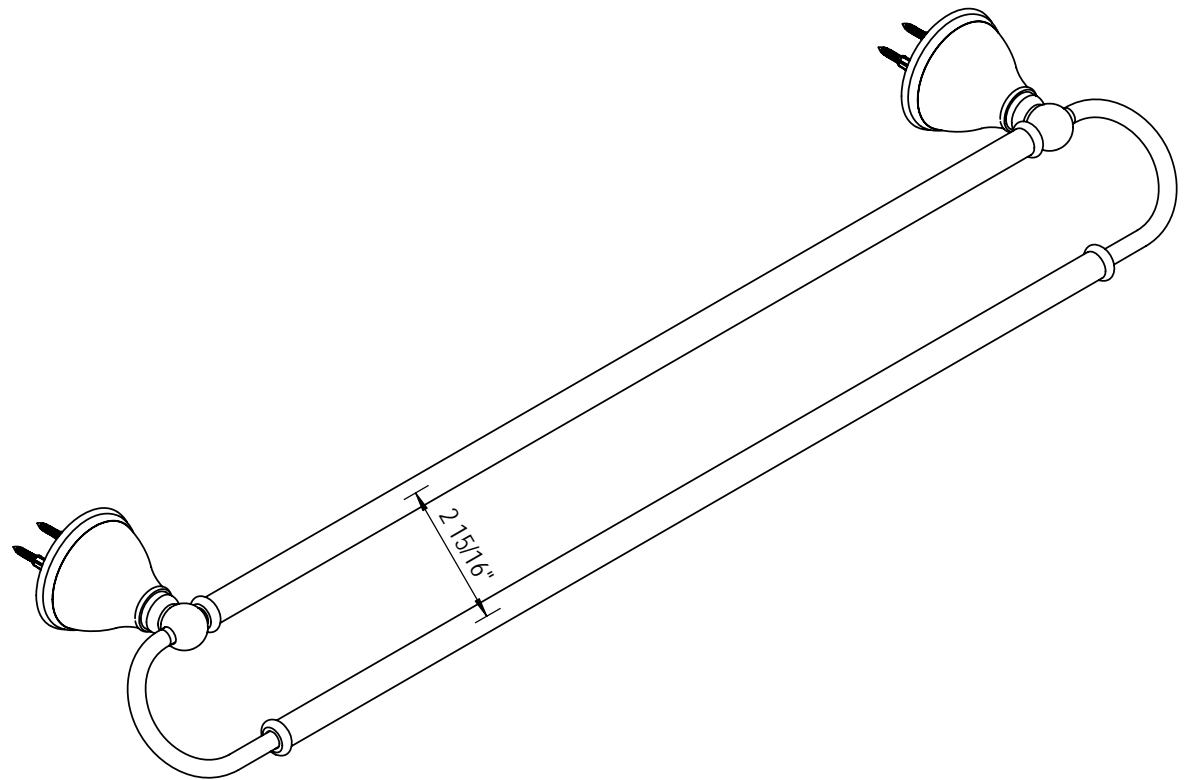

18" Dual Towel Bar 7QRBFM0

TEL: 905-851-6781
FAX: 905-851-8031
TOLL FREE: 800-461-5901

the RUBINET FAUCET COMPANY

www.rubinet.com

24" Dual Towel Bar 7RRBFM0

TEL: 905-851-6781
FAX: 905-851-8031
TOLL FREE: 800-461-5901

the RUBINET FAUCET COMPANY

www.rubinet.com

30" Dual Towel Bar 7SRBJS0

TEL: 905-851-6781
FAX: 905-851-8031
TOLL FREE: 800-461-5901

the RUBINET FAUCET COMPANY

www.rubinet.com