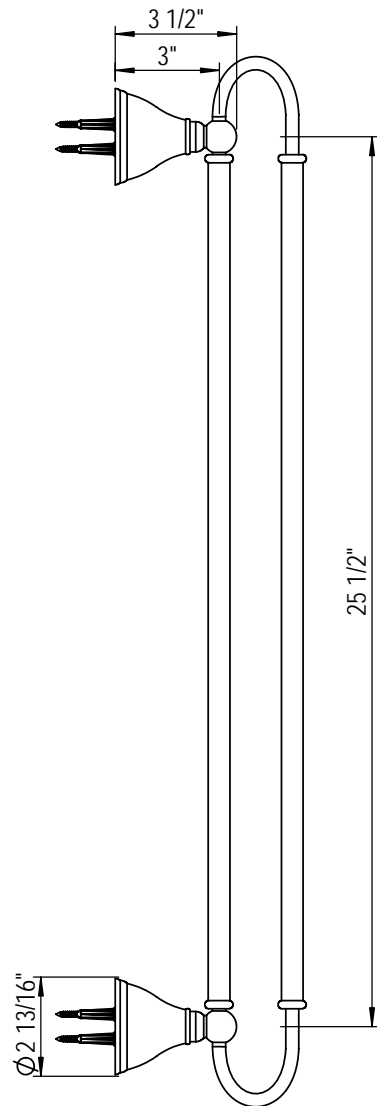

18" Dual Towel Bar 7QRBFM0

TEL: 905-851-6781
FAX: 905-851-8031
TOLL FREE: 800-461-5901

the RUBINET FAUCET COMPANY

www.rubinet.com

24" Dual Towel Bar 7RRBFM0

TEL: 905-851-6781
FAX: 905-851-8031
TOLL FREE: 800-461-5901

the RUBINET FAUCET COMPANY

www.rubinet.com

30" Dual Towel Bar 7SRBJS0

TEL: 905-851-6781
FAX: 905-851-8031
TOLL FREE: 800-461-5901

the RUBINET FAUCET COMPANY

www.rubinet.com