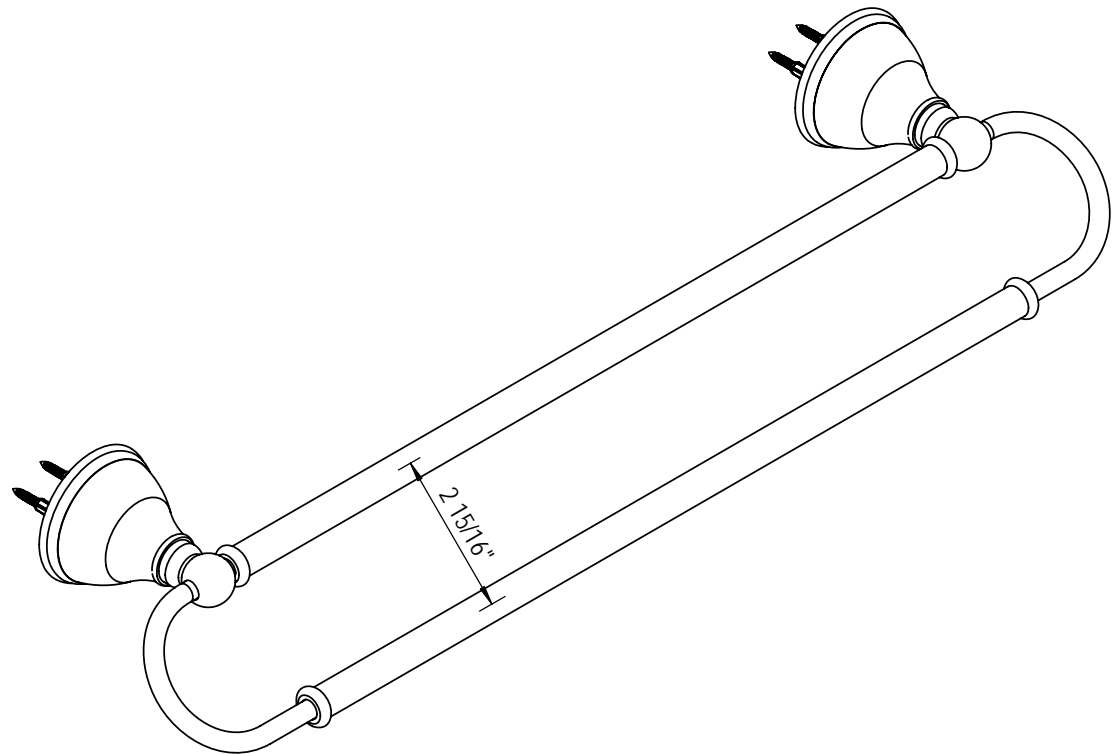

18" Dual Towel Bar 7QRBFM0

TEL: 905-851-6781
FAX: 905-851-8031
TOLL FREE: 800-461-5901

the RUBINET FAUCET COMPANY

www.rubinet.com

24" Dual Towel Bar 7RRBFM0

TEL: 905-851-6781
FAX: 905-851-8031
TOLL FREE: 800-461-5901

the RUBINET FAUCET COMPANY

www.rubinet.com

30" Dual Towel Bar 7SRBJS0

TEL: 905-851-6781
FAX: 905-851-8031
TOLL FREE: 800-461-5901

the RUBINET FAUCET COMPANY

www.rubinet.com