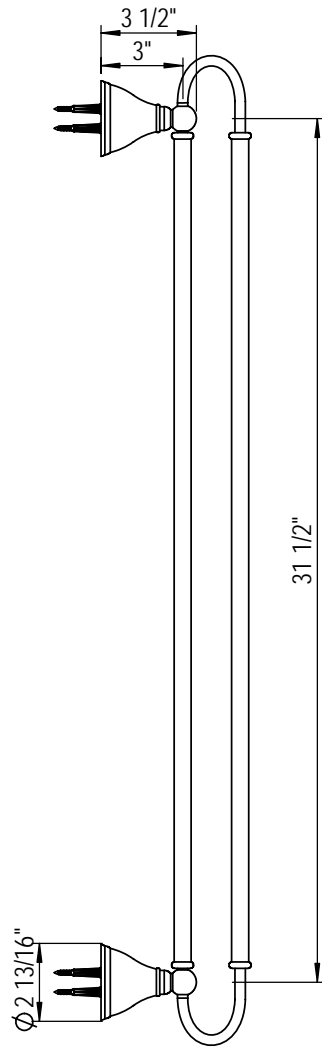

18" Dual Towel Bar 7QRBFM0

TEL: 905-851-6781
FAX: 905-851-8031
TOLL FREE: 800-461-5901

the RUBINET FAUCET COMPANY

www.rubinet.com

24" Dual Towel Bar 7RRBFM0

TEL: 905-851-6781
FAX: 905-851-8031
TOLL FREE: 800-461-5901

the RUBINET FAUCET COMPANY

www.rubinet.com

30" Dual Towel Bar 7SRBJS0

TEL: 905-851-6781
FAX: 905-851-8031
TOLL FREE: 800-461-5901

the RUBINET FAUCET COMPANY

www.rubinet.com