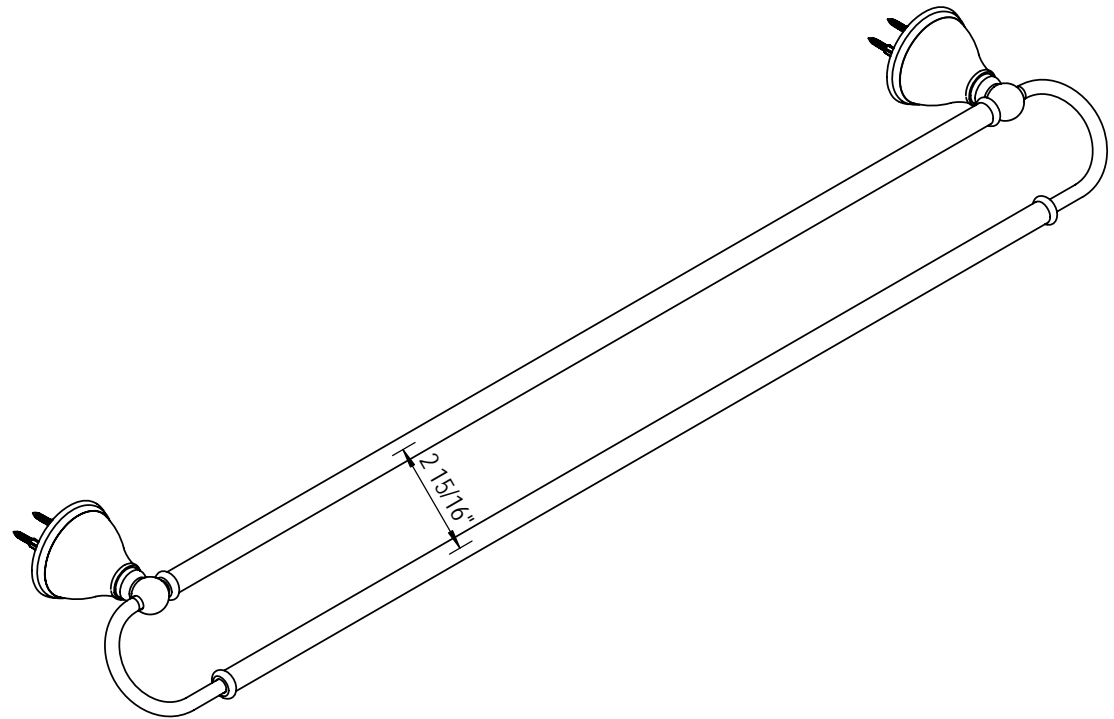

18" Dual Towel Bar 7QRBFM0

TEL: 905-851-6781
FAX: 905-851-8031
TOLL FREE: 800-461-5901

the RUBINET FAUCET COMPANY

www.rubinet.com

24" Dual Towel Bar 7RRBFM0

TEL: 905-851-6781
FAX: 905-851-8031
TOLL FREE: 800-461-5901

the RUBINET FAUCET COMPANY

www.rubinet.com

30" Dual Towel Bar 7SRBJS0

TEL: 905-851-6781
FAX: 905-851-8031
TOLL FREE: 800-461-5901

the RUBINET FAUCET COMPANY

www.rubinet.com