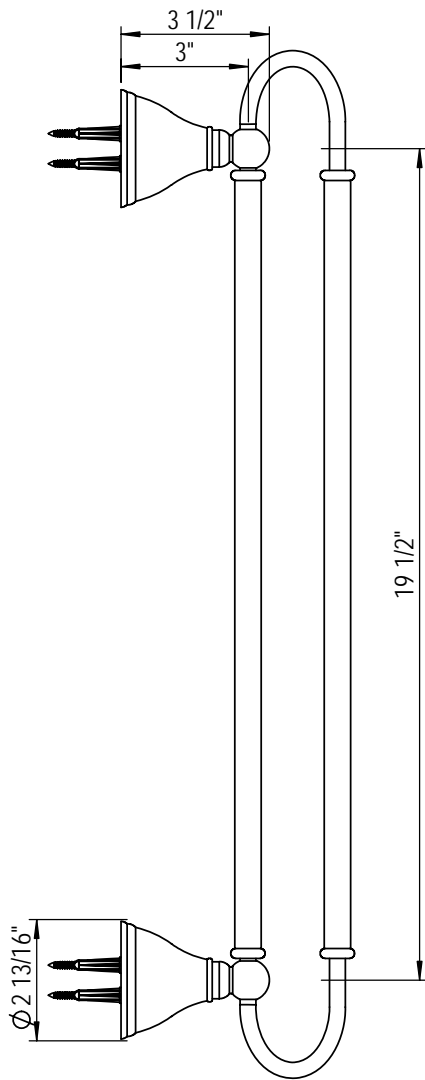

18" Dual Towel Bar 7QRBFM0

TEL: 905-851-6781
FAX: 905-851-8031
TOLL FREE: 800-461-5901

the RUBINET FAUCET COMPANY

www.rubinet.com

24" Dual Towel Bar 7RRBFM0

TEL: 905-851-6781
FAX: 905-851-8031
TOLL FREE: 800-461-5901

the RUBINET FAUCET COMPANY

www.rubinet.com

30" Dual Towel Bar 7SRBJS0

TEL: 905-851-6781
FAX: 905-851-8031
TOLL FREE: 800-461-5901

the RUBINET FAUCET COMPANY

www.rubinet.com