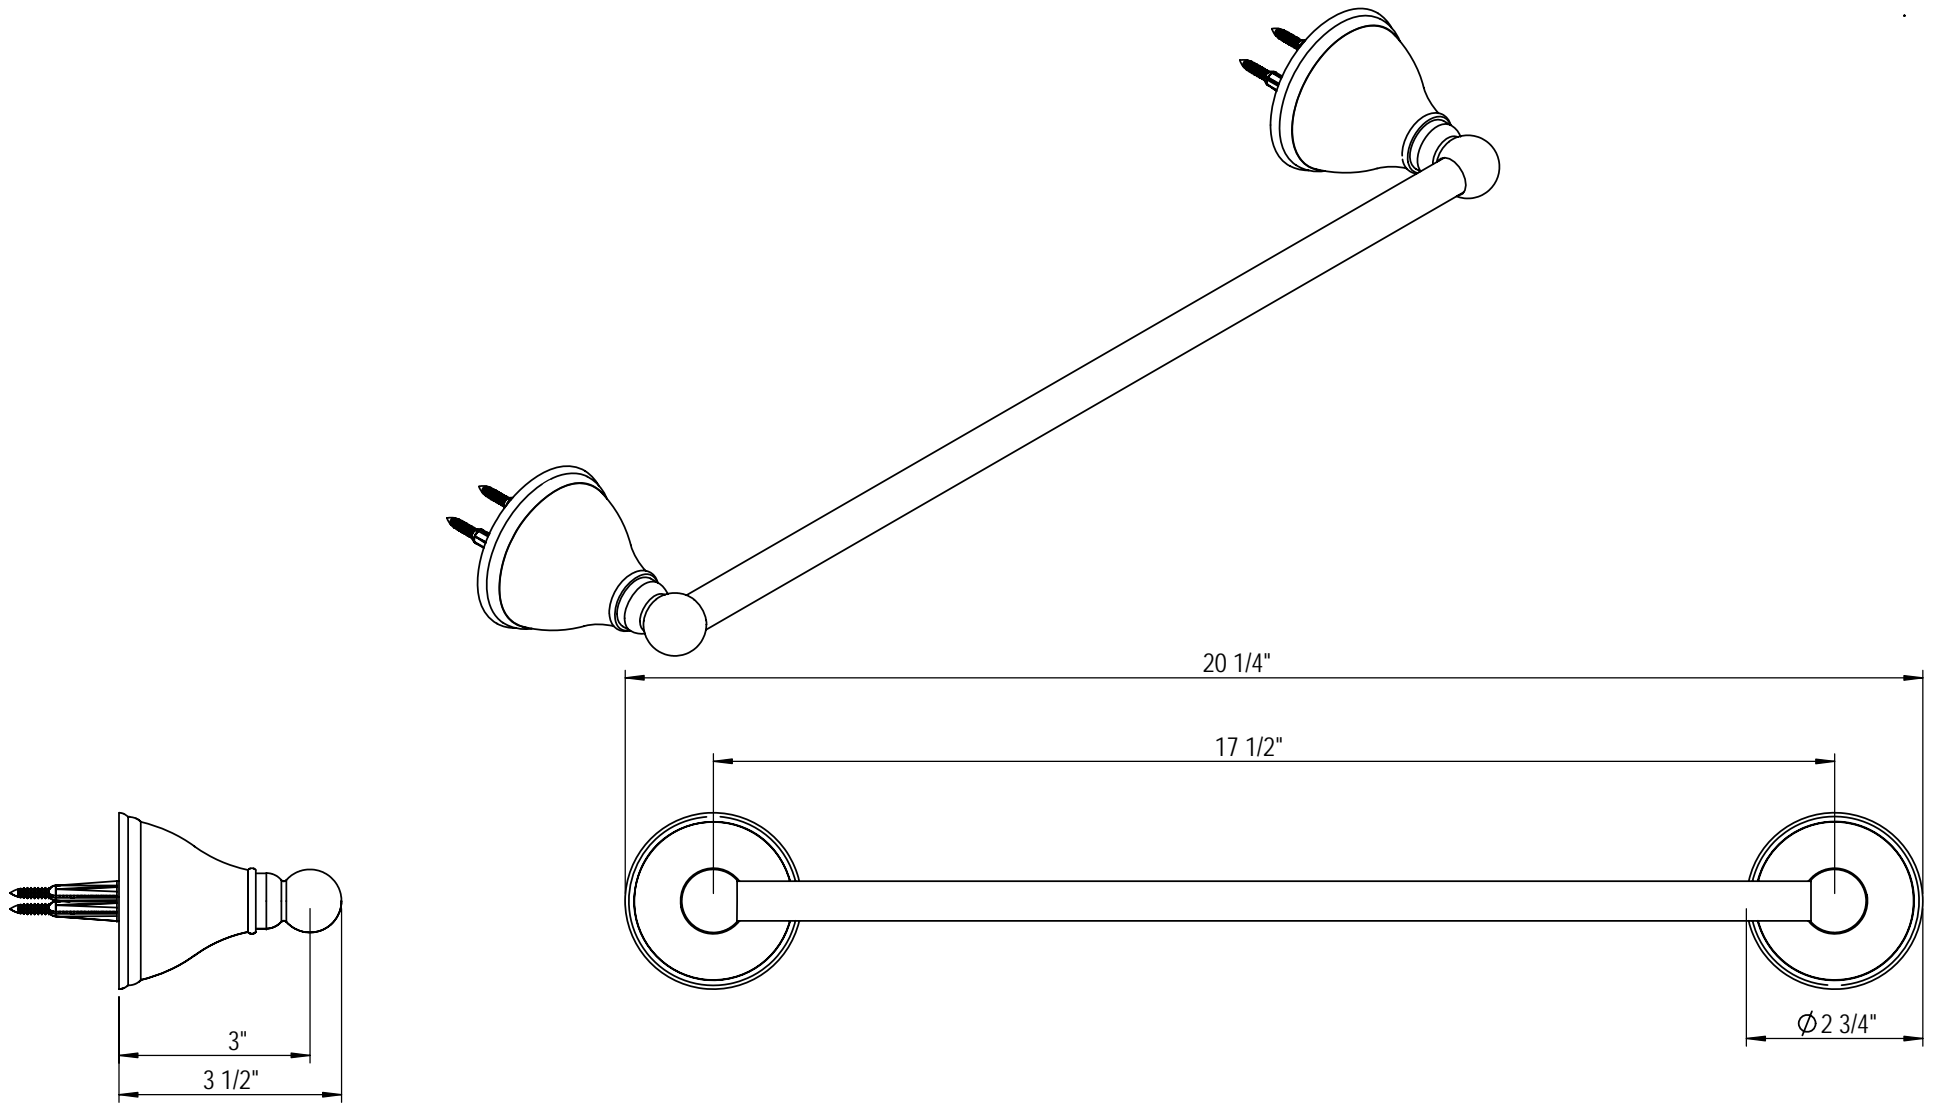

18" Towel Bar 7ARBFM0

TEL: 905-851-6781
FAX: 905-851-8031
TOLL FREE: 800-461-5901

the RUBINET FAUCET COMPANY

www.rubinet.com

24" Towel Bar 7BRBFM0

TEL: 905-851-6781
FAX: 905-851-8031
TOLL FREE: 800-461-5901

the RUBINET FAUCET COMPANY

www.rubinet.com

30" Towel Bar 7CRBFM0

TEL: 905-851-6781
FAX: 905-851-8031
TOLL FREE: 800-461-5901

the RUBINET FAUCET COMPANY

www.rubinet.com