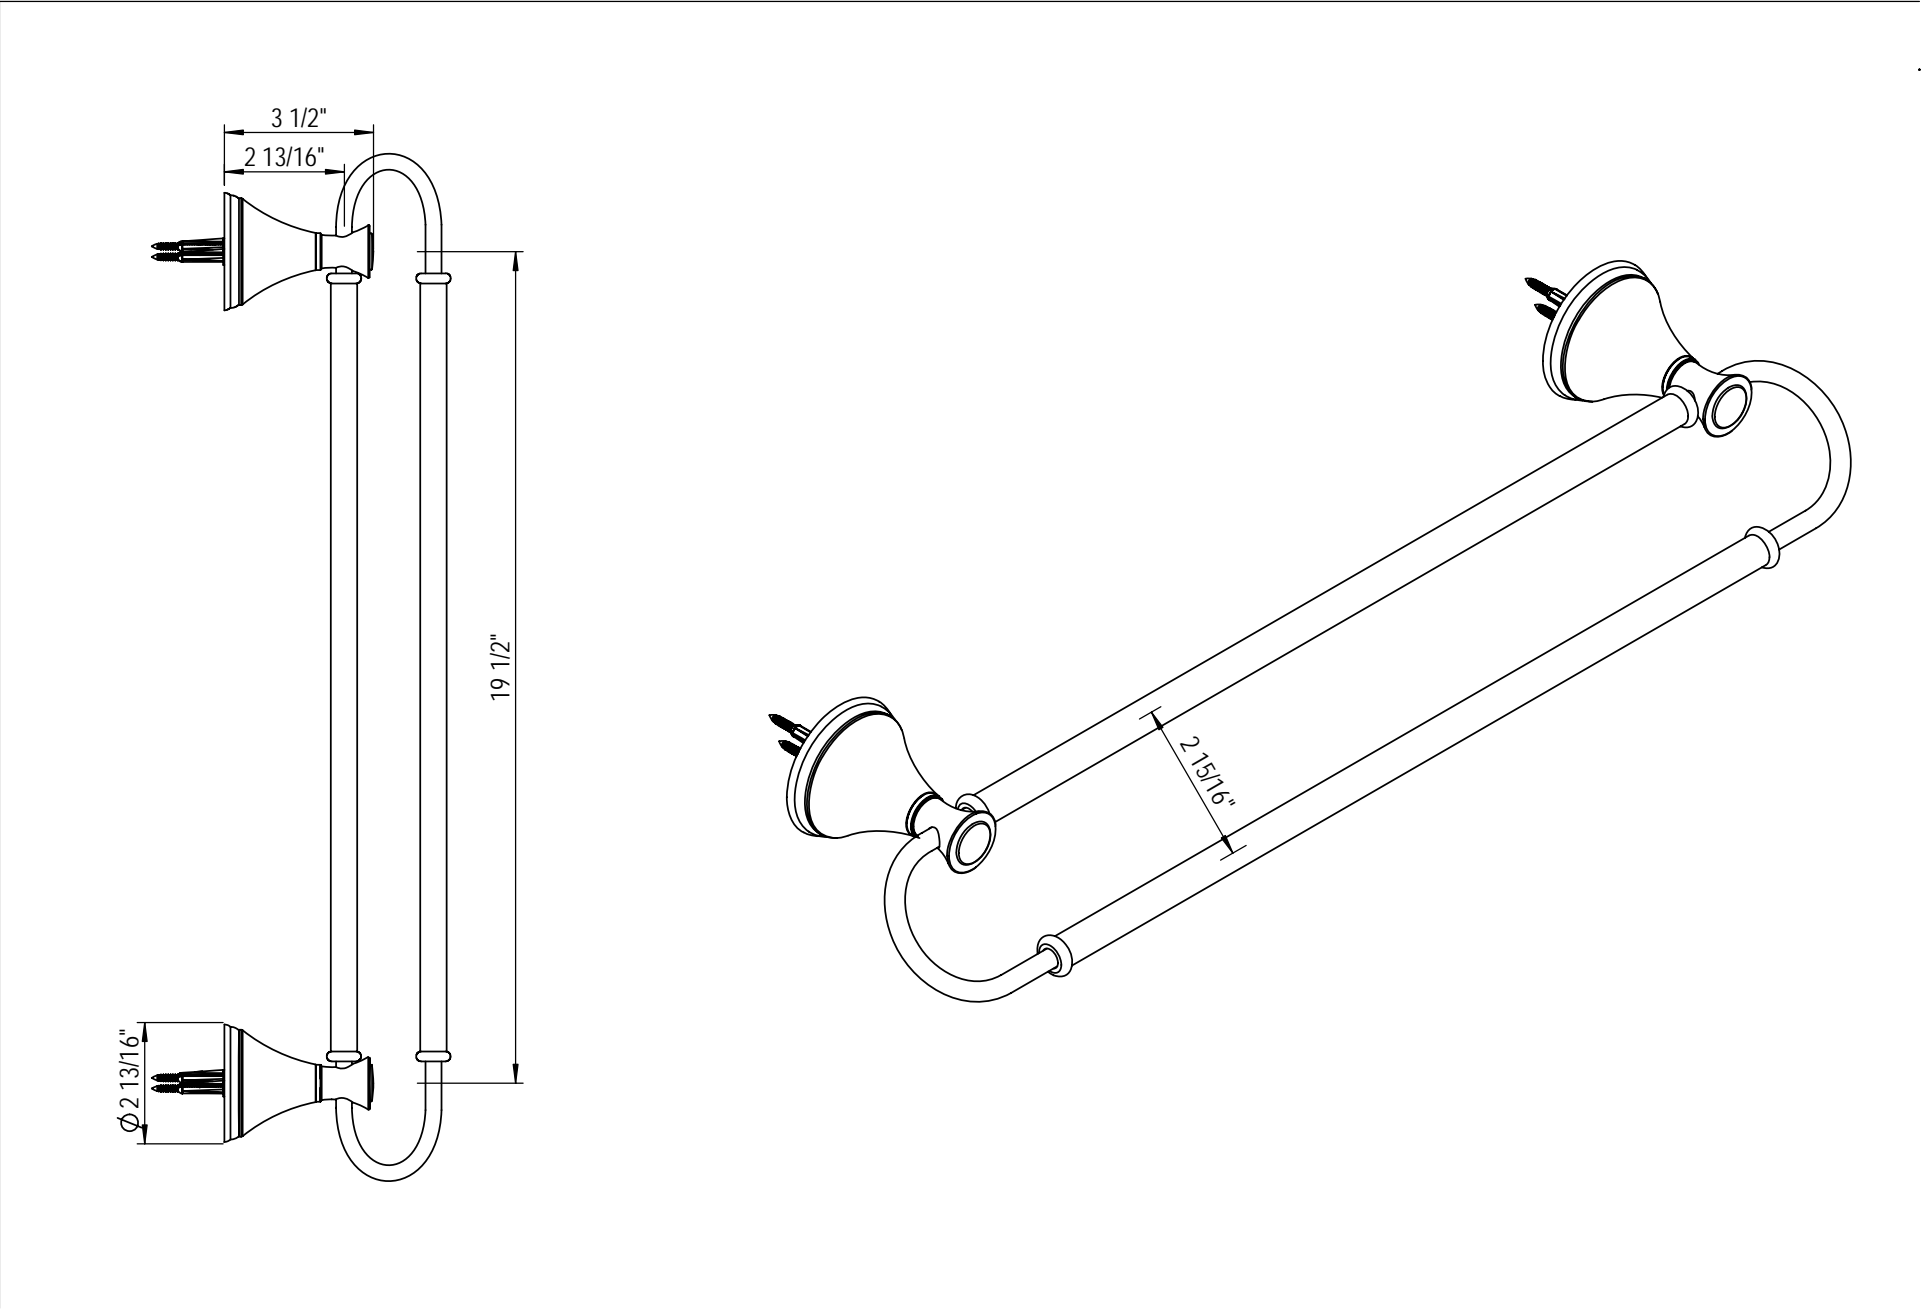

18" Dual Towel Bar 7QRBJS0

TEL: 905-851-6781
FAX: 905-851-8031
TOLL FREE: 800-461-5901

the RUBINET FAUCET COMPANY

www.rubinet.com

24" Dual Towel Bar 7RRBJS0

TEL: 905-851-6781
FAX: 905-851-8031
TOLL FREE: 800-461-5901

the RUBINET FAUCET COMPANY

www.rubinet.com

30" Dual Towel Bar 7SRBJS0

TEL: 905-851-6781
FAX: 905-851-8031
TOLL FREE: 800-461-5901

the RUBINET FAUCET COMPANY

www.rubinet.com