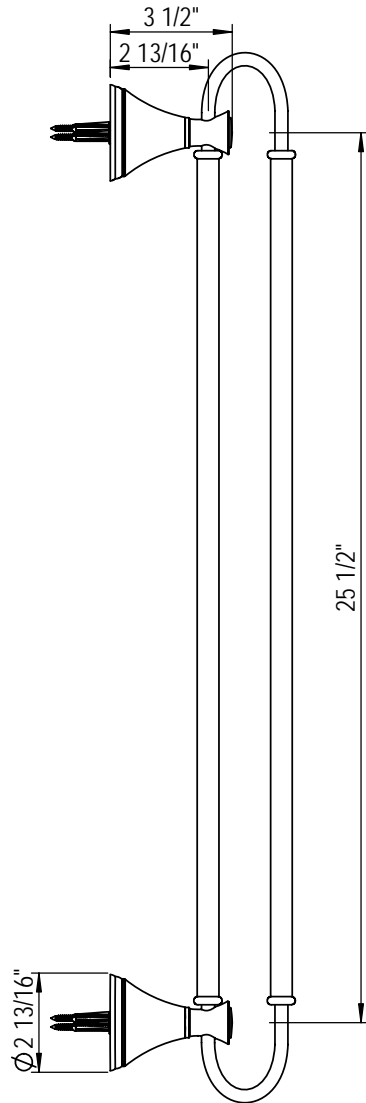

18" Dual Towel Bar 7QRBJS0

TEL: 905-851-6781
FAX: 905-851-8031
TOLL FREE: 800-461-5901

the RUBINET FAUCET COMPANY

www.rubinet.com

24" Dual Towel Bar 7RRBJS0

TEL: 905-851-6781
FAX: 905-851-8031
TOLL FREE: 800-461-5901

the RUBINET FAUCET COMPANY

www.rubinet.com

30" Dual Towel Bar 7SRBJS0

TEL: 905-851-6781
FAX: 905-851-8031
TOLL FREE: 800-461-5901

the RUBINET FAUCET COMPANY

www.rubinet.com