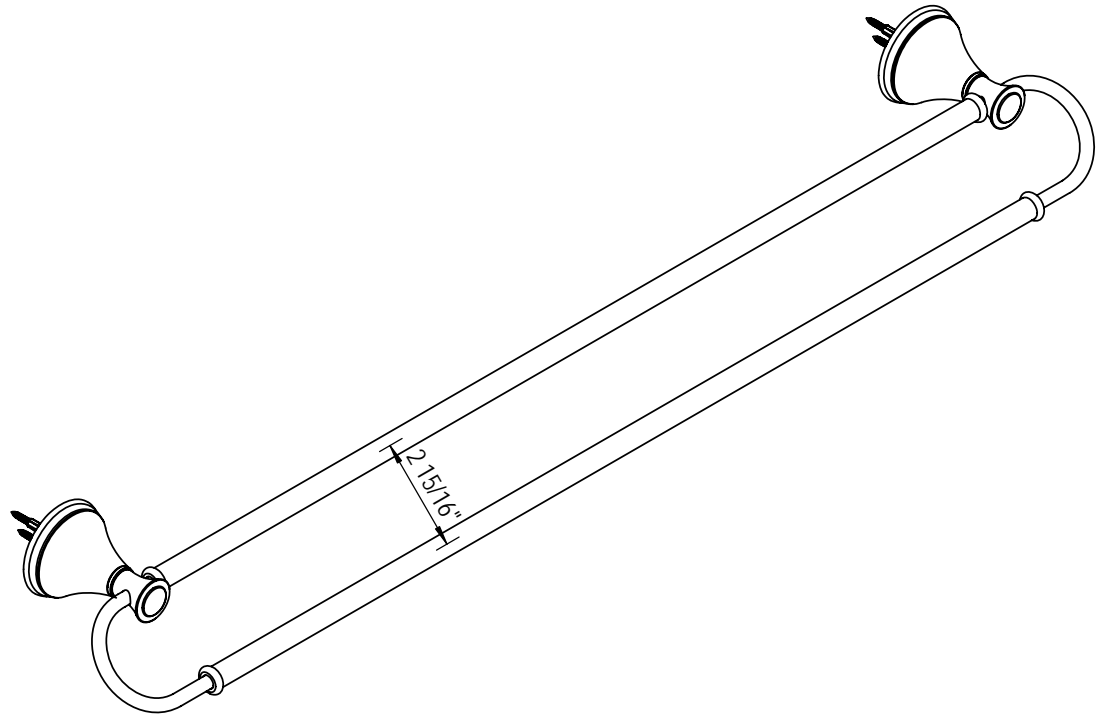

18" Dual Towel Bar 7QRBJS0

TEL: 905-851-6781
FAX: 905-851-8031
TOLL FREE: 800-461-5901

the RUBINET FAUCET COMPANY

www.rubinet.com

24" Dual Towel Bar 7RRBJS0

TEL: 905-851-6781
FAX: 905-851-8031
TOLL FREE: 800-461-5901

the RUBINET FAUCET COMPANY

www.rubinet.com

30" Dual Towel Bar 7SRBJS0

TEL: 905-851-6781
FAX: 905-851-8031
TOLL FREE: 800-461-5901

the RUBINET FAUCET COMPANY

www.rubinet.com