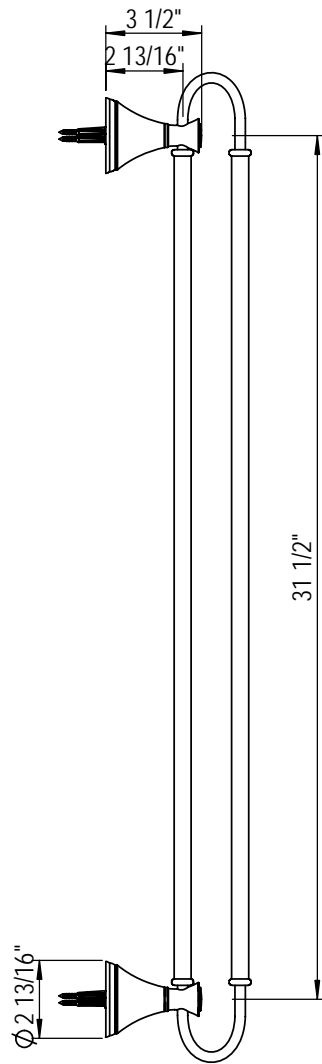

18" Dual Towel Bar 7QRBJS0

TEL: 905-851-6781
FAX: 905-851-8031
TOLL FREE: 800-461-5901

the RUBINET FAUCET COMPANY

www.rubinet.com

24" Dual Towel Bar 7RRBJS0

TEL: 905-851-6781
FAX: 905-851-8031
TOLL FREE: 800-461-5901

the RUBINET FAUCET COMPANY

www.rubinet.com

30" Dual Towel Bar 7SRBJS0

TEL: 905-851-6781
FAX: 905-851-8031
TOLL FREE: 800-461-5901

the RUBINET FAUCET COMPANY

www.rubinet.com