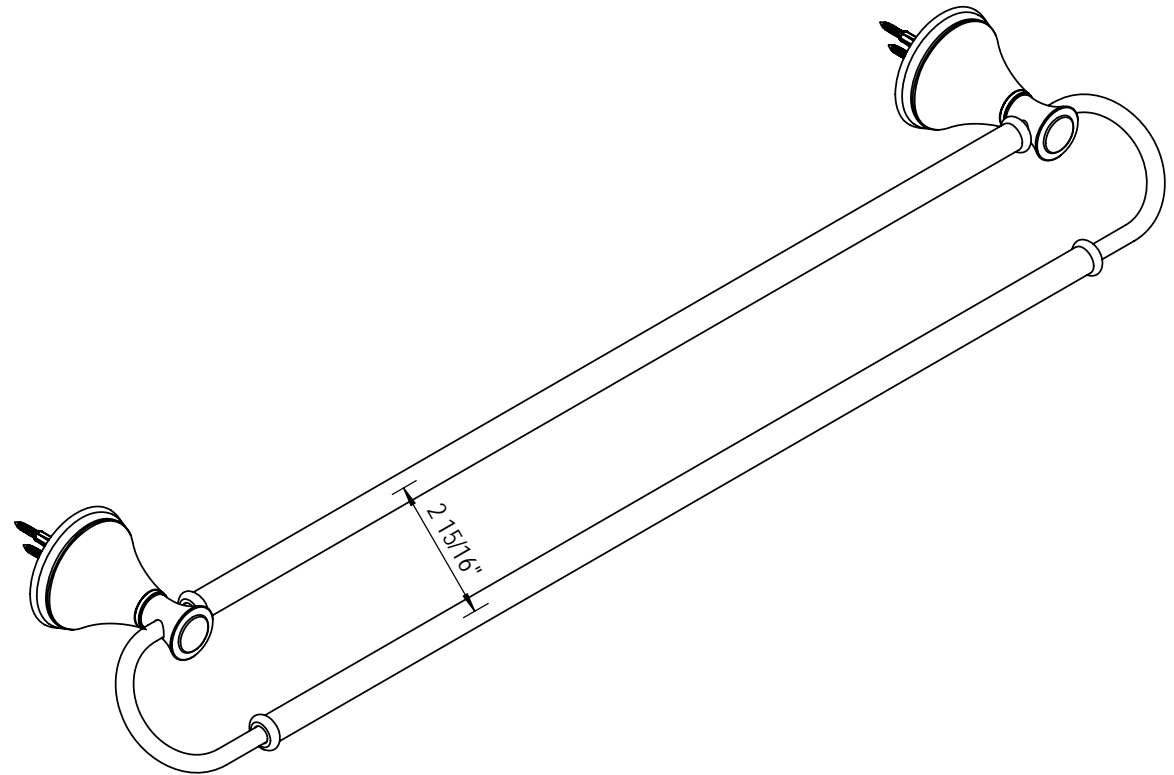

18" Dual Towel Bar 7QRBJS0

TEL: 905-851-6781
FAX: 905-851-8031
TOLL FREE: 800-461-5901

the RUBINET FAUCET COMPANY

www.rubinet.com

24" Dual Towel Bar 7RRBJS0

TEL: 905-851-6781
FAX: 905-851-8031
TOLL FREE: 800-461-5901

the RUBINET FAUCET COMPANY

www.rubinet.com

30" Dual Towel Bar 7SRBJS0

TEL: 905-851-6781
FAX: 905-851-8031
TOLL FREE: 800-461-5901

the RUBINET FAUCET COMPANY

www.rubinet.com