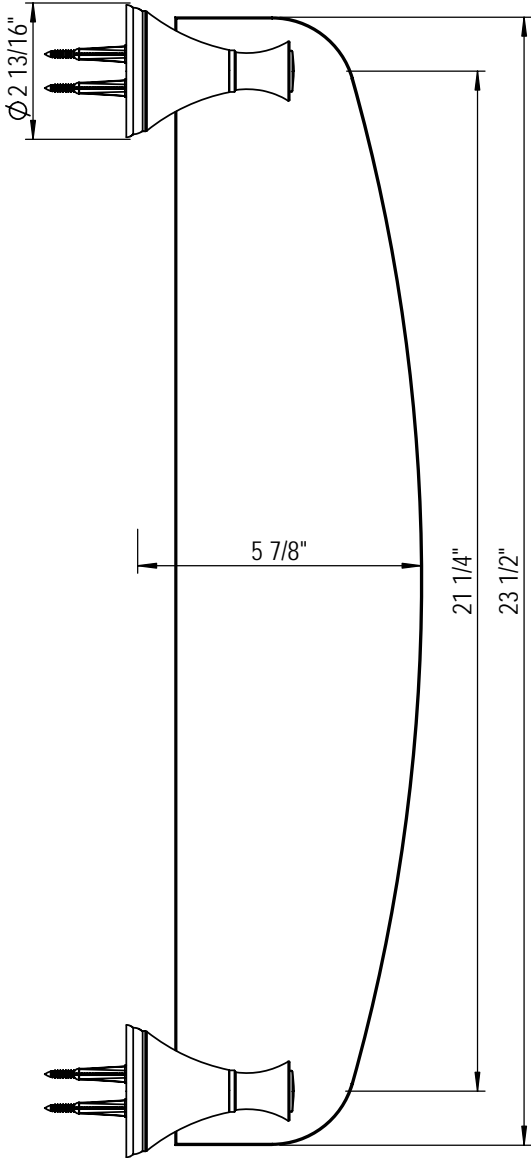

Glass Shelf 7NRBJS0

TEL: 905-851-6781
FAX: 905-851-8031
TOLL FREE: 800-461-5901

the RUBINET FAUCET COMPANY

www.rubinet.com