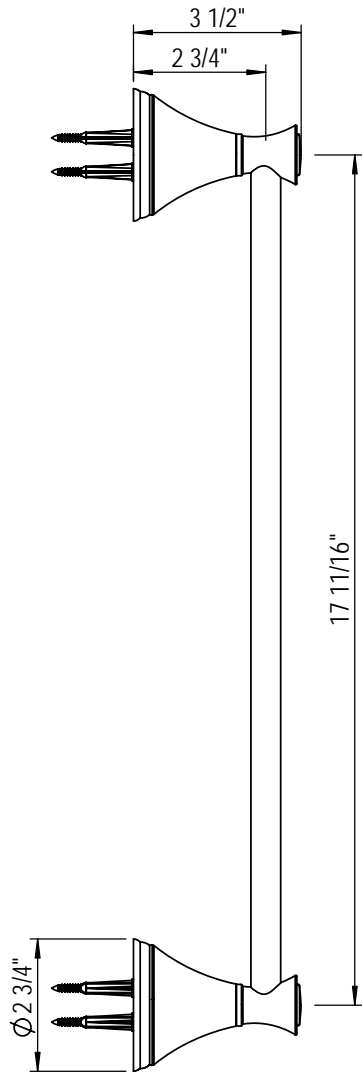

# 18" Towel Bar 7ARBJS0

TEL: 905-851-6781  
FAX: 905-851-8031  
TOLL FREE: 800-461-5901

the RUBINET FAUCET COMPANY

[www.rubinet.com](http://www.rubinet.com)

# 24" Towel Bar 7BRBJS0

TEL: 905-851-6781  
FAX: 905-851-8031  
TOLL FREE: 800-461-5901

the RUBINET FAUCET COMPANY

[www.rubinet.com](http://www.rubinet.com)

# 30" Towel Bar 7CRBJS0

TEL: 905-851-6781  
FAX: 905-851-8031  
TOLL FREE: 800-461-5901

the RUBINET FAUCET COMPANY

[www.rubinet.com](http://www.rubinet.com)