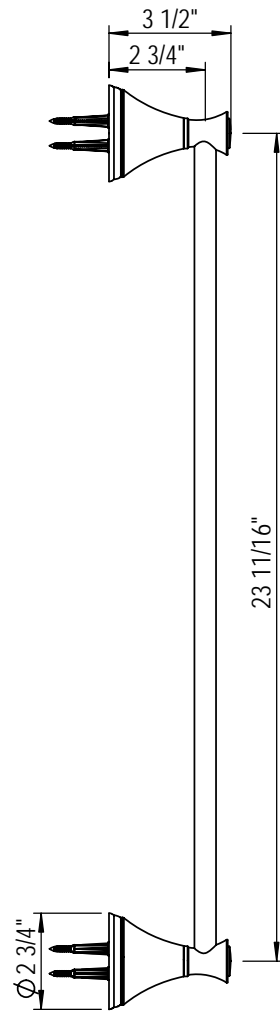

# 18" Towel Bar 7ARBJS0

TEL: 905-851-6781  
FAX: 905-851-8031  
TOLL FREE: 800-461-5901

the RUBINET FAUCET COMPANY

[www.rubinet.com](http://www.rubinet.com)

# 24" Towel Bar 7BRBJS0

TEL: 905-851-6781  
FAX: 905-851-8031  
TOLL FREE: 800-461-5901

the RUBINET FAUCET COMPANY

[www.rubinet.com](http://www.rubinet.com)

# 30" Towel Bar 7CRBJS0

TEL: 905-851-6781  
FAX: 905-851-8031  
TOLL FREE: 800-461-5901

the RUBINET FAUCET COMPANY

[www.rubinet.com](http://www.rubinet.com)