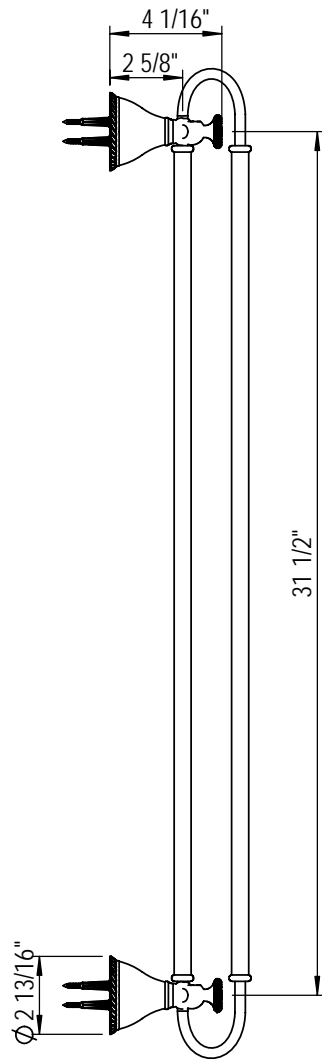

18" Dual Towel Bar 7QRBET0

TEL: 905-851-6781
FAX: 905-851-8031
TOLL FREE: 800-461-5901

the RUBINET FAUCET COMPANY

www.rubinet.com

24" Dual Towel Bar 7RRBET0

TEL: 905-851-6781
FAX: 905-851-8031
TOLL FREE: 800-461-5901

the RUBINET FAUCET COMPANY

www.rubinet.com

30" Dual Towel Bar 7SRBET0

TEL: 905-851-6781
FAX: 905-851-8031
TOLL FREE: 800-461-5901

the RUBINET FAUCET COMPANY

www.rubinet.com