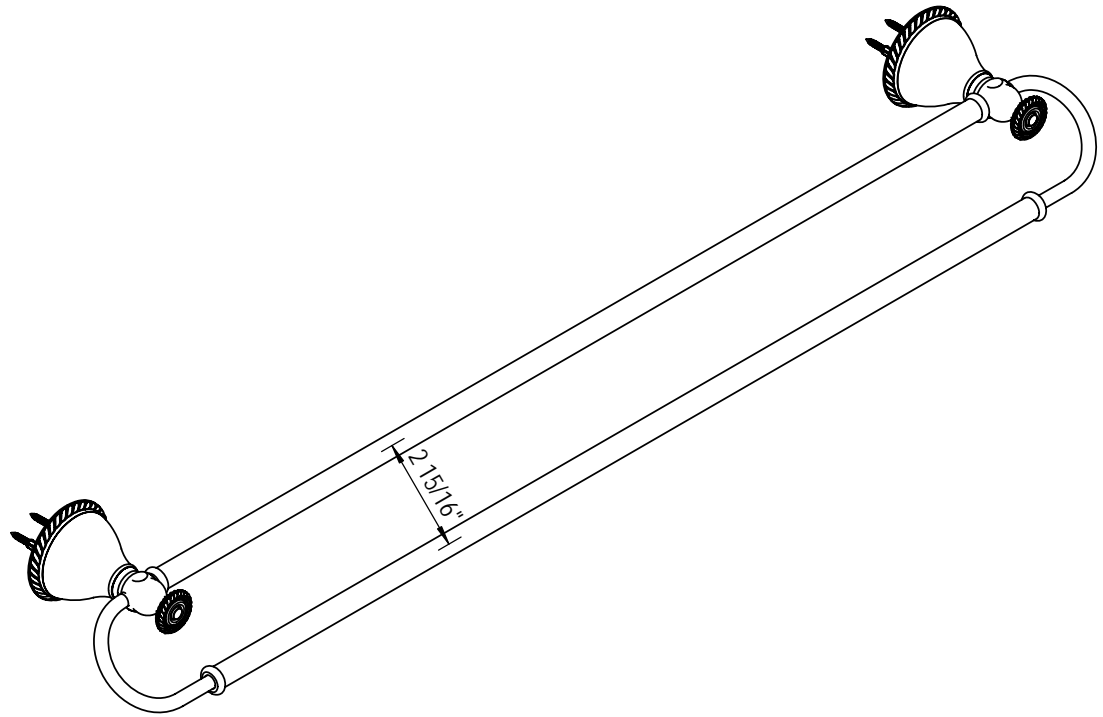

18" Dual Towel Bar 7QRBET0

TEL: 905-851-6781
FAX: 905-851-8031
TOLL FREE: 800-461-5901

the RUBINET FAUCET COMPANY

www.rubinet.com

24" Dual Towel Bar 7RRBET0

TEL: 905-851-6781
FAX: 905-851-8031
TOLL FREE: 800-461-5901

the RUBINET FAUCET COMPANY

www.rubinet.com

30" Dual Towel Bar 7SRBET0

TEL: 905-851-6781
FAX: 905-851-8031
TOLL FREE: 800-461-5901

the RUBINET FAUCET COMPANY

www.rubinet.com