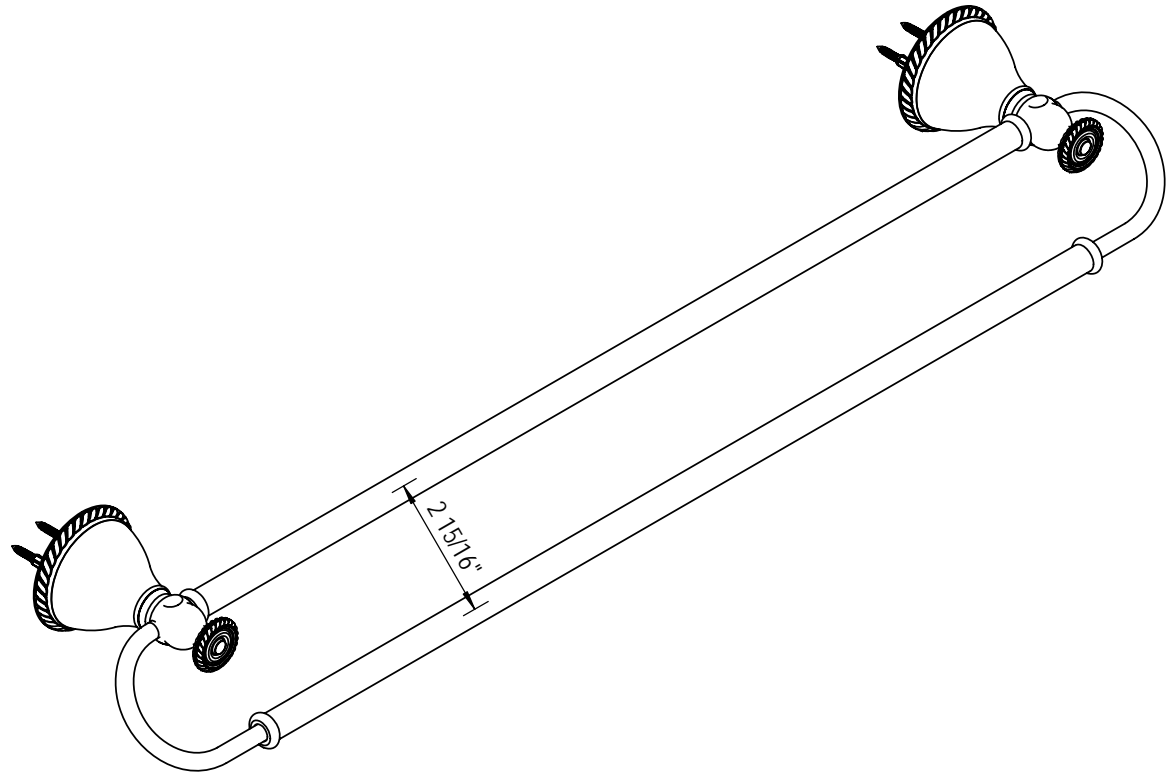

18" Dual Towel Bar 7QRBET0

TEL: 905-851-6781
FAX: 905-851-8031
TOLL FREE: 800-461-5901

the RUBINET FAUCET COMPANY

www.rubinet.com

24" Dual Towel Bar 7RRBET0

TEL: 905-851-6781
FAX: 905-851-8031
TOLL FREE: 800-461-5901

the RUBINET FAUCET COMPANY

www.rubinet.com

30" Dual Towel Bar 7SRBET0

TEL: 905-851-6781
FAX: 905-851-8031
TOLL FREE: 800-461-5901

the RUBINET FAUCET COMPANY

www.rubinet.com