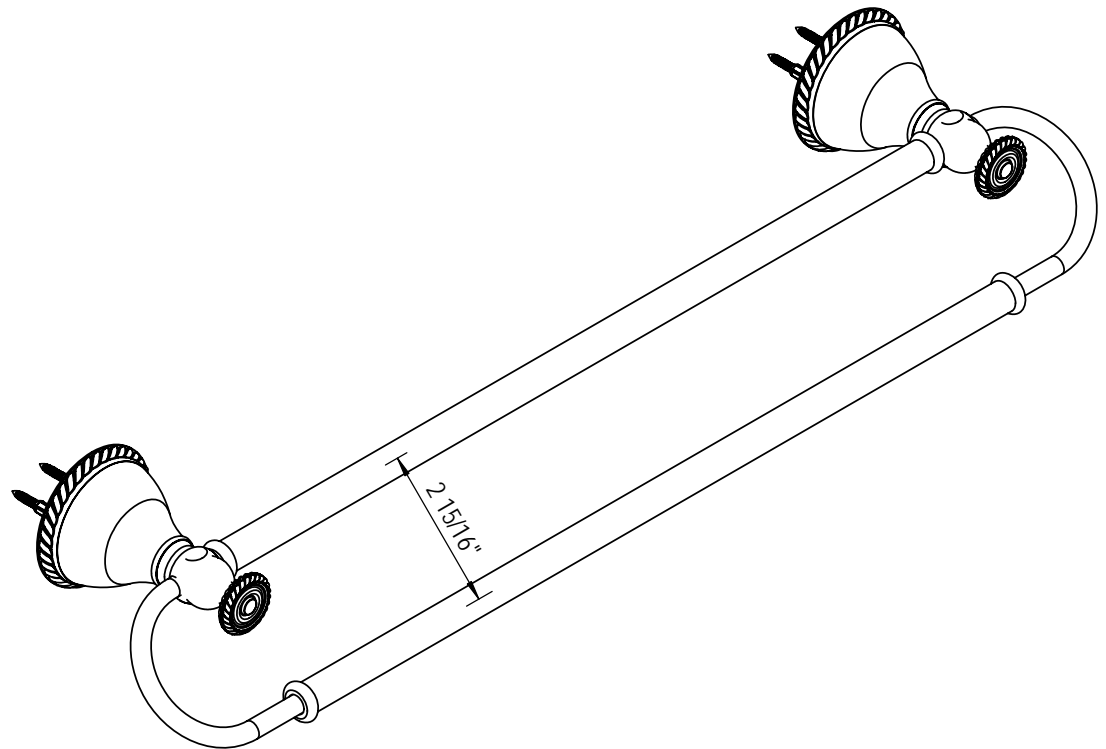

18" Dual Towel Bar 7QRBET0

TEL: 905-851-6781
FAX: 905-851-8031
TOLL FREE: 800-461-5901

the RUBINET FAUCET COMPANY

www.rubinet.com

24" Dual Towel Bar 7RRBET0

TEL: 905-851-6781
FAX: 905-851-8031
TOLL FREE: 800-461-5901

the RUBINET FAUCET COMPANY

www.rubinet.com

30" Dual Towel Bar 7SRBET0

TEL: 905-851-6781
FAX: 905-851-8031
TOLL FREE: 800-461-5901

the RUBINET FAUCET COMPANY

www.rubinet.com