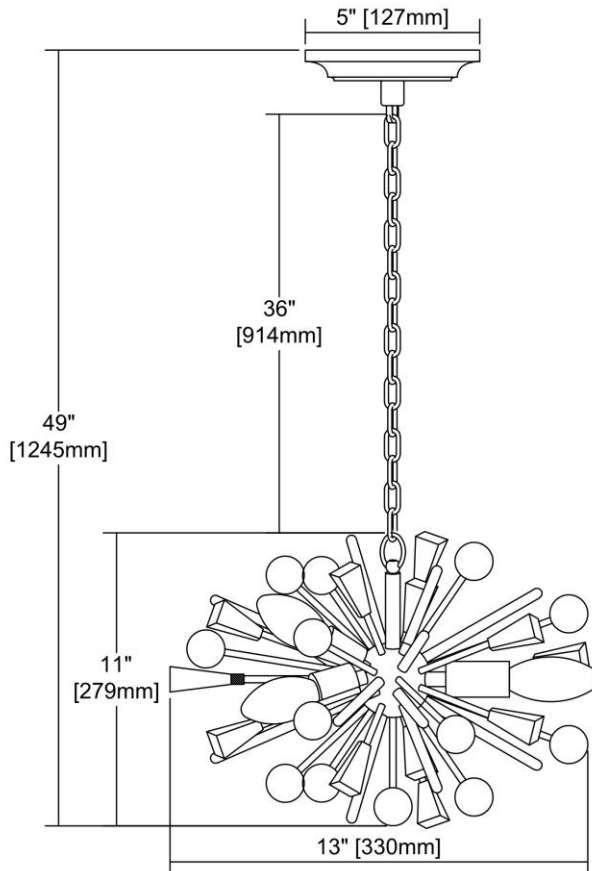

ITEM #:	33251/3
UPC	748119129822
Description	Williston 3-Light Pendant in Polished Chrome with Satin Brass Balls
Finish	Polished Chrome, Satin Brass
Materials	Crystal, Metal
Brand	ELK Lighting
Collection	Williston
Category	Indoor Lighting
Type	Pendant

ITEM DIMENSIONS				RATINGS & SPECIFICATIONS				
Width	13 inches			Safety Rating	N/A		Certification	N/A
Depth	13 inches			ADA Compliant	N/A		Voltage	N/A
Height	11 inches			BULBS / SOCKETS				
Weight	5 pounds			Quantity	3		Wattage	60 watts
ADDITIONAL DIMENSIONS				Included	No		Type	B11 (E12 Candelabra Base)
Backplate / Canopy	5x5			Other	N/A			
HCWO	N/A			CHAIN / CORD INFORMATION				
Min. Extension	N/A			Chain	N/A		Cord	N/A
Max. Extension	N/A			SHADE / GLASS DETAILS				
OVERALL HEIGHT				Shade/Glass Description	Satin Brass Balls			
Min.	N/A		Max.	N/A				
EXTENSION ROD(S)				Width	N/A		Height	N/A
N/A				Width at Top	N/A		Width at Bottom	N/A