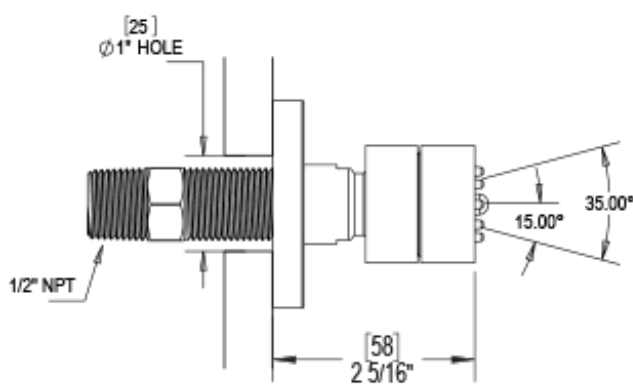

46HORCHCH Specifications

VOLUME CONTROL VALVE, TRIM ONLY

ADJUSTABLE SLIDE BAR WITH HAND HELD SHOWER ASSEMBLY

INTEGRAL SUPPLY WITH 1/2" NPT X 1/2" NPSM X 3" NIPPLE

8" SHOWER HEAD WITH WALL MOUNT 16" SHOWER ARM & FLANGE

BODY SPRAY WITH 1/2" NPT X 1/2" NPSM X 3" NIPPLE X QTY 4 INCLUDED

TEMPERATURE CONTROL VALVE WITH STOPS, TRIM ONLY