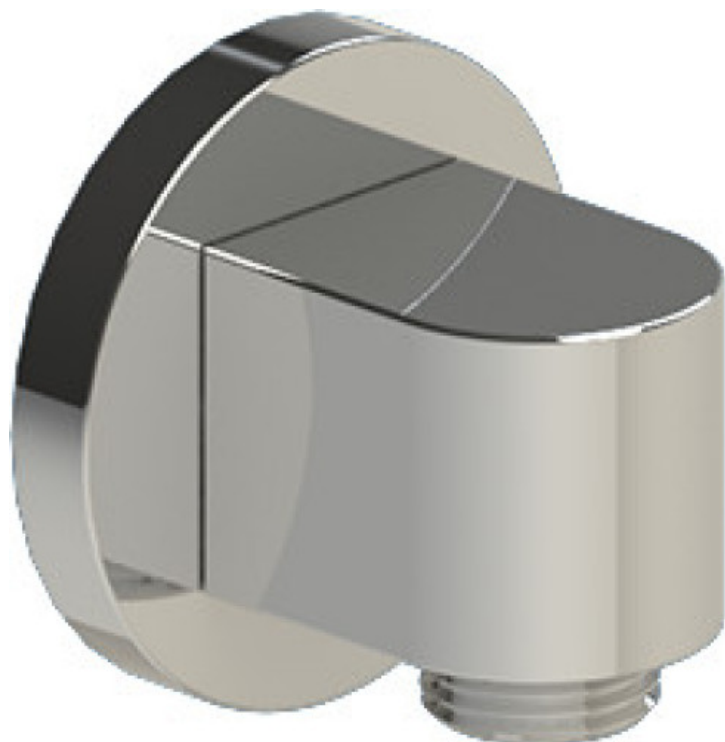

46HORCHCH Specifications

VOLUME CONTROL VALVE, TRIM ONLY

ADJUSTABLE SLIDE BAR WITH HAND HELD SHOWER ASSEMBLY

INTEGRAL SUPPLY WITH 1/2" NPT X 1/2" NPSM X 3" NIPPLE

8" SHOWER HEAD WITH WALL MOUNT 16" SHOWER ARM & FLANGE

BODY SPRAY WITH 1/2" NPT X 1/2" NPSM X 3" NIPPLE X QTY 4 INCLUDED

TEMPERATURE CONTROL VALVE WITH STOPS, TRIM ONLY