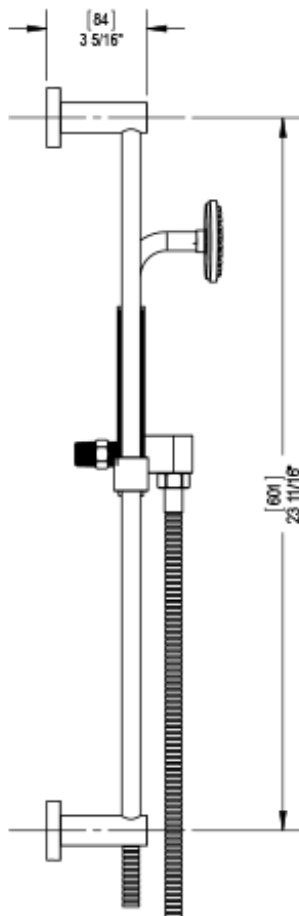

46HORCHCH Specifications

VOLUME CONTROL VALVE, TRIM ONLY

ADJUSTABLE SLIDE BAR WITH HAND HELD SHOWER ASSEMBLY

INTEGRAL SUPPLY WITH 1/2" NPT X 1/2" NPSM X 3" NIPPLE

8" SHOWER HEAD WITH WALL MOUNT 16" SHOWER ARM & FLANGE

BODY SPRAY WITH 1/2" NPT X 1/2" NPSM X 3" NIPPLE X QTY 4 INCLUDED

TEMPERATURE CONTROL VALVE WITH STOPS, TRIM ONLY