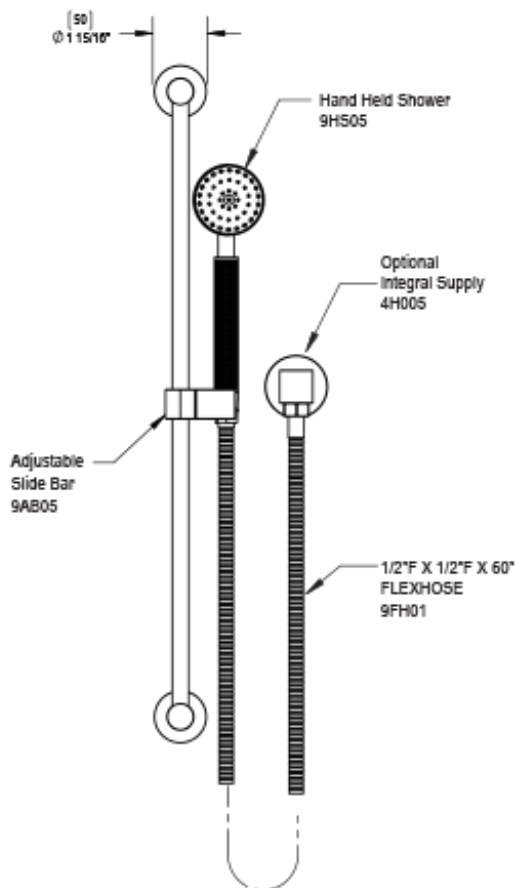

46HORCHCH Specifications

VOLUME CONTROL VALVE, TRIM ONLY

ADJUSTABLE SLIDE BAR WITH HAND HELD SHOWER ASSEMBLY

INTEGRAL SUPPLY WITH 1/2" NPT X 1/2" NPSM X 3" NIPPLE

8" SHOWER HEAD WITH WALL MOUNT 16" SHOWER ARM & FLANGE

BODY SPRAY WITH 1/2" NPT X 1/2" NPSM X 3" NIPPLE X QTY 4 INCLUDED

TEMPERATURE CONTROL VALVE WITH STOPS, TRIM ONLY