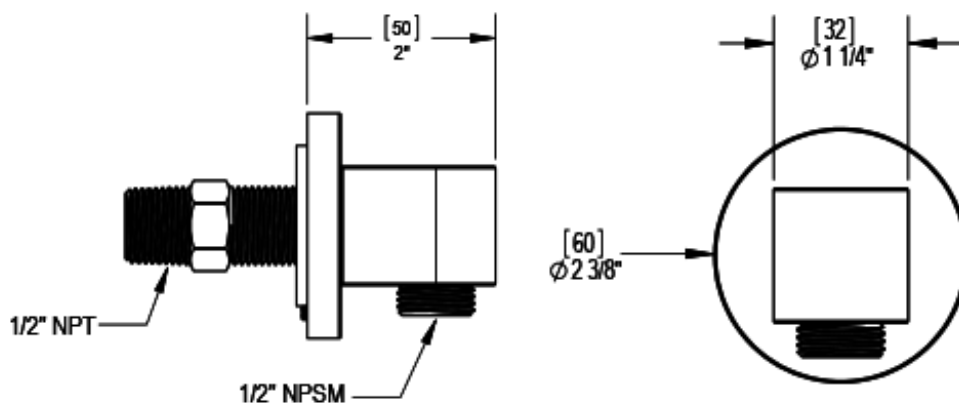

46HORCHCH Specifications

VOLUME CONTROL VALVE, TRIM ONLY

ADJUSTABLE SLIDE BAR WITH HAND HELD SHOWER ASSEMBLY

INTEGRAL SUPPLY WITH 1/2" NPT X 1/2" NPSM X 3" NIPPLE

8" SHOWER HEAD WITH WALL MOUNT 16" SHOWER ARM & FLANGE

BODY SPRAY WITH 1/2" NPT X 1/2" NPSM X 3" NIPPLE X QTY 4 INCLUDED

TEMPERATURE CONTROL VALVE WITH STOPS, TRIM ONLY