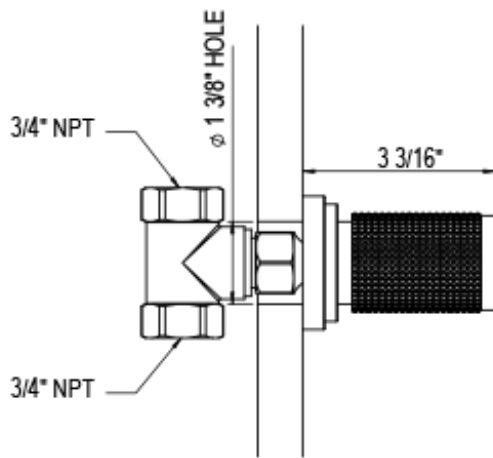

46HORCHCH Specifications

VOLUME CONTROL VALVE, TRIM ONLY

ADJUSTABLE SLIDE BAR WITH HAND HELD SHOWER ASSEMBLY

INTEGRAL SUPPLY WITH 1/2" NPT X 1/2" NPSM X 3" NIPPLE

8" SHOWER HEAD WITH WALL MOUNT 16" SHOWER ARM & FLANGE

BODY SPRAY WITH 1/2" NPT X 1/2" NPSM X 3" NIPPLE X QTY 4 INCLUDED

TEMPERATURE CONTROL VALVE WITH STOPS, TRIM ONLY