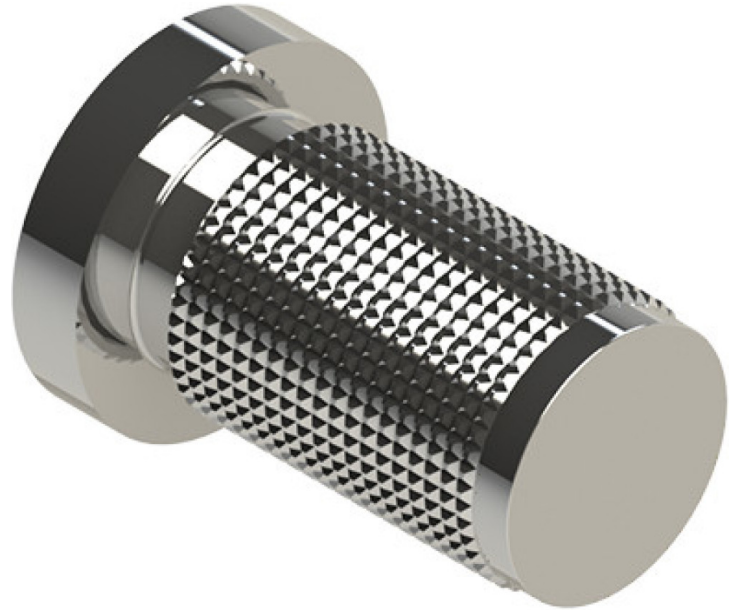

46HORCHCH Specifications

VOLUME CONTROL VALVE, TRIM ONLY

ADJUSTABLE SLIDE BAR WITH HAND HELD SHOWER ASSEMBLY

INTEGRAL SUPPLY WITH 1/2" NPT X 1/2" NPSM X 3" NIPPLE

8" SHOWER HEAD WITH WALL MOUNT 16" SHOWER ARM & FLANGE

BODY SPRAY WITH 1/2" NPT X 1/2" NPSM X 3" NIPPLE X QTY 4 INCLUDED

TEMPERATURE CONTROL VALVE WITH STOPS, TRIM ONLY