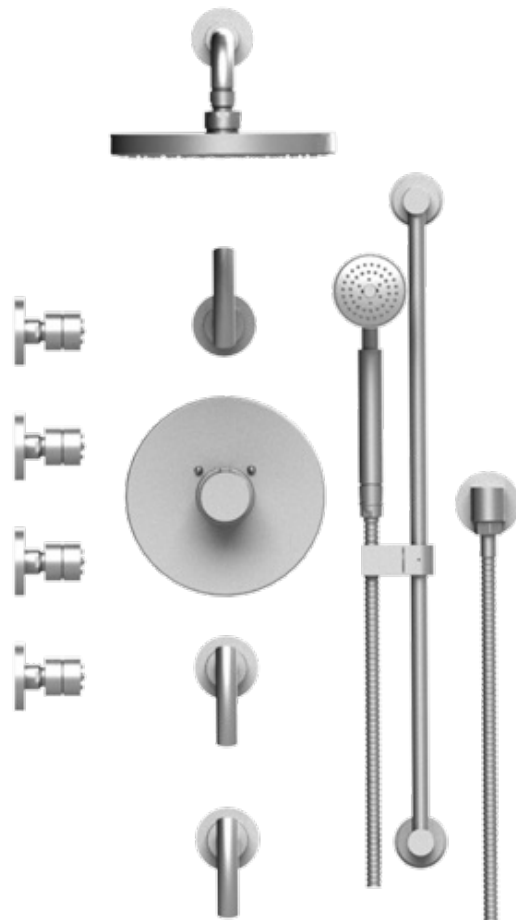

46HORCHCH Specifications

VOLUME CONTROL VALVE, TRIM ONLY

ADJUSTABLE SLIDE BAR WITH HAND HELD SHOWER ASSEMBLY

INTEGRAL SUPPLY WITH 1/2" NPT X 1/2" NPSM X 3" NIPPLE

8" SHOWER HEAD WITH WALL MOUNT 16" SHOWER ARM & FLANGE

BODY SPRAY WITH 1/2" NPT X 1/2" NPSM X 3" NIPPLE X QTY 4 INCLUDED

TEMPERATURE CONTROL VALVE WITH STOPS, TRIM ONLY