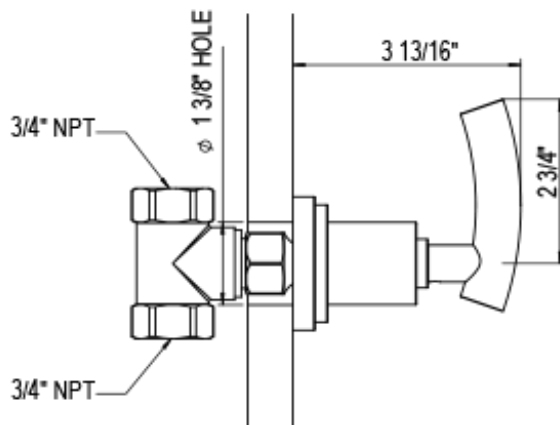

46HORCHCH Specifications

VOLUME CONTROL VALVE, TRIM ONLY

ADJUSTABLE SLIDE BAR WITH HAND HELD SHOWER ASSEMBLY

INTEGRAL SUPPLY WITH 1/2" NPT X 1/2" NPSM X 3" NIPPLE

8" SHOWER HEAD WITH WALL MOUNT 16" SHOWER ARM & FLANGE

BODY SPRAY WITH 1/2" NPT X 1/2" NPSM X 3" NIPPLE X QTY 4 INCLUDED

TEMPERATURE CONTROL VALVE WITH STOPS, TRIM ONLY