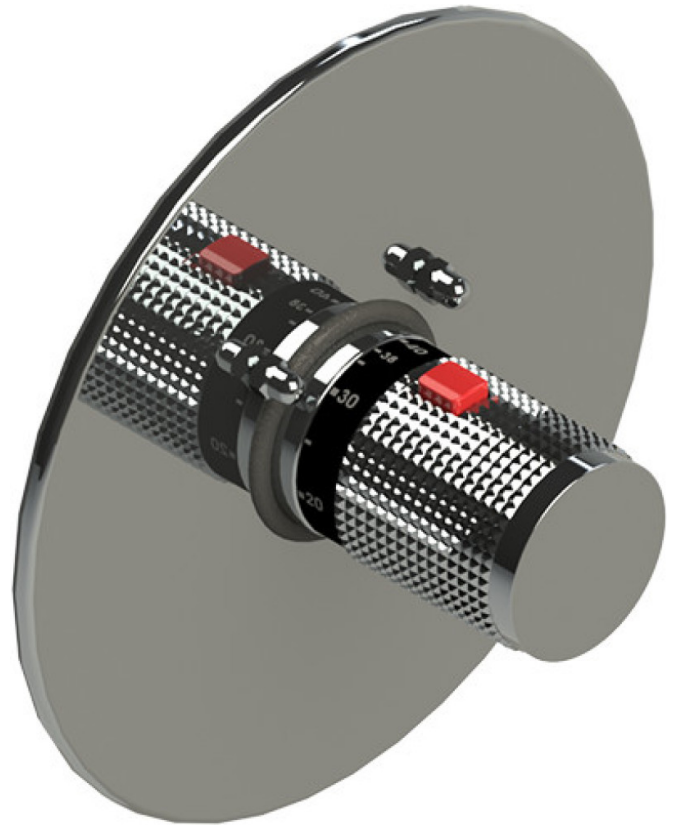

46HORCHCH Specifications

VOLUME CONTROL VALVE, TRIM ONLY

ADJUSTABLE SLIDE BAR WITH HAND HELD SHOWER ASSEMBLY

INTEGRAL SUPPLY WITH 1/2" NPT X 1/2" NPSM X 3" NIPPLE

8" SHOWER HEAD WITH WALL MOUNT 16" SHOWER ARM & FLANGE

BODY SPRAY WITH 1/2" NPT X 1/2" NPSM X 3" NIPPLE X QTY 4 INCLUDED

TEMPERATURE CONTROL VALVE WITH STOPS, TRIM ONLY