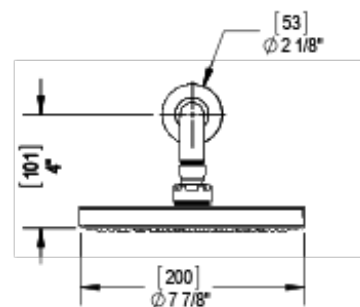

46HORCHCH Specifications

VOLUME CONTROL VALVE, TRIM ONLY

ADJUSTABLE SLIDE BAR WITH HAND HELD SHOWER ASSEMBLY

INTEGRAL SUPPLY WITH 1/2" NPT X 1/2" NPSM X 3" NIPPLE

8" SHOWER HEAD WITH WALL MOUNT 16" SHOWER ARM & FLANGE

BODY SPRAY WITH 1/2" NPT X 1/2" NPSM X 3" NIPPLE X QTY 4 INCLUDED

TEMPERATURE CONTROL VALVE WITH STOPS, TRIM ONLY