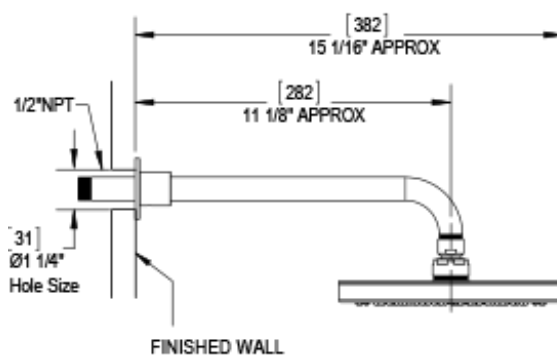

46HORCHCH Specifications

VOLUME CONTROL VALVE, TRIM ONLY

ADJUSTABLE SLIDE BAR WITH HAND HELD SHOWER ASSEMBLY

INTEGRAL SUPPLY WITH 1/2" NPT X 1/2" NPSM X 3" NIPPLE

8" SHOWER HEAD WITH WALL MOUNT 16" SHOWER ARM & FLANGE

BODY SPRAY WITH 1/2" NPT X 1/2" NPSM X 3" NIPPLE X QTY 4 INCLUDED

TEMPERATURE CONTROL VALVE WITH STOPS, TRIM ONLY