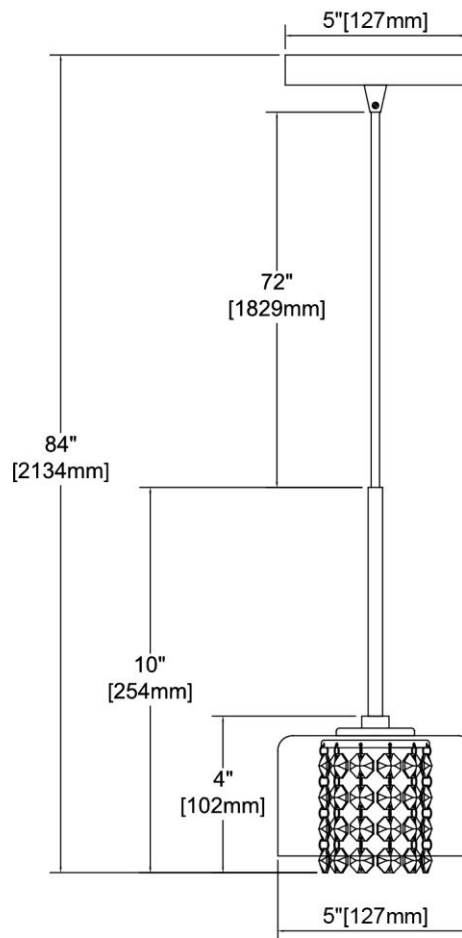


	ITEM #:	32302/1
	UPC	748119133409
	Description	Springvale 1-Light Mini Pendant in Polished Chrome with Clear Glass and Crystal
	Finish	Polished Chrome
	Materials	Glass, Steel
	Brand	ELK Lighting
	Collection	Springvale
	Category	Indoor Lighting
	Type	Mini Pendant

ITEM DIMENSIONS				RATINGS & SPECIFICATIONS				
Width	5 inches			Safety Rating	UL		Certification	Dry locations
Depth	5 inches			ADA Compliant	N/A		Voltage	120
Height	4 inches			BULBS / SOCKETS				
Weight	2 pounds			Quantity	1	Wattage	40 watts	
ADDITIONAL DIMENSIONS				Included	Yes		Type	G9 (G9 Base)
Backplate / Canopy	5 diameter			Other	N/A			
HCWO	N/A			CHAIN / CORD INFORMATION				
Min. Extension	N/A			Chain	N/A		Cord	72 inches - Clear
Max. Extension	N/A			SHADE / GLASS DETAILS				
OVERALL HEIGHT				Shade/Glass Description	Clear glass and crystal			
Min.	12 inches	Max.	84 inches					
EXTENSION ROD(S)				Width	5 inches		Height	3.25 inches
N/A				Width at Top	N/A		Width at Bottom	N/A