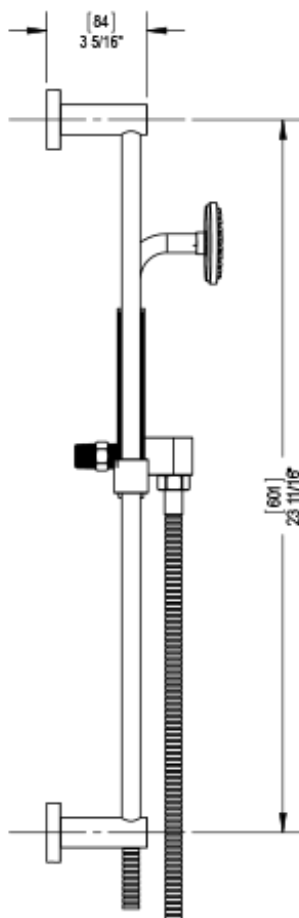

42HORCHABM Specifications

TEMPERATURE CONTROL VALVE WITH STOPS & VOLUME CONTROL, TRIM ONLY

VOLUME CONTROL VALVE, TRIM ONLY

ADJUSTABLE SLIDE BAR WITH HAND HELD SHOWER ASSEMBLY

INTEGRAL SUPPLY WITH 1/2" NPT X 1/2" NPSM X 3" NIPPLE

8" SHOWER HEAD WITH CEILING MOUNT 8" SHOWER ARM FLANGE