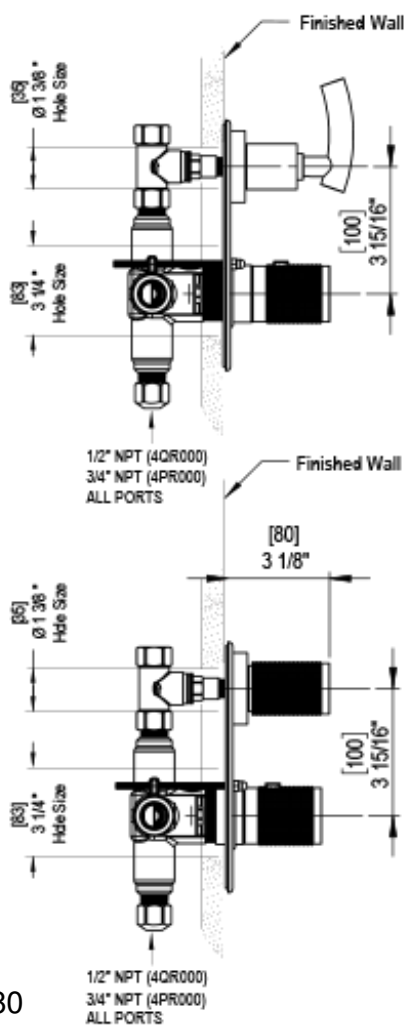

42HORCHABM Specifications

TEMPERATURE CONTROL VALVE WITH STOPS & VOLUME CONTROL, TRIM ONLY

VOLUME CONTROL VALVE, TRIM ONLY

ADJUSTABLE SLIDE BAR WITH HAND HELD SHOWER ASSEMBLY

INTEGRAL SUPPLY WITH 1/2" NPT X 1/2" NPSM X 3" NIPPLE

8" SHOWER HEAD WITH CEILING MOUNT 8" SHOWER ARM FLANGE