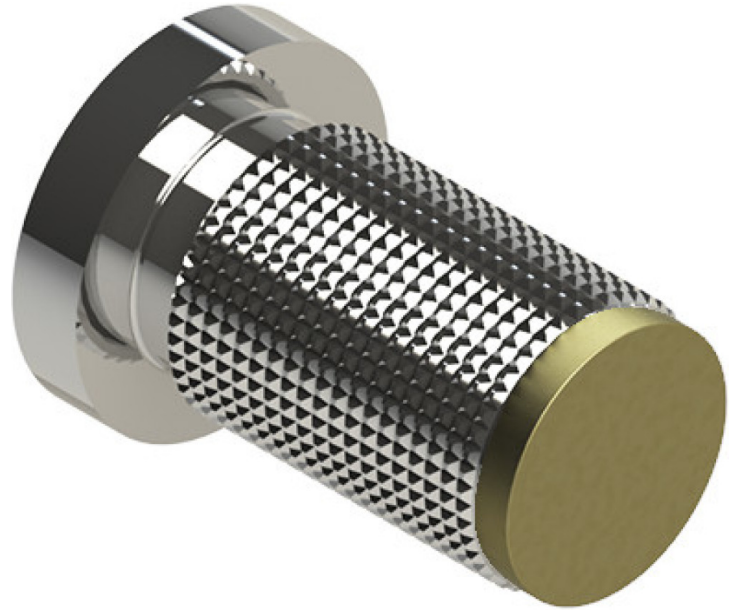

42HORCHABM Specifications

TEMPERATURE CONTROL VALVE WITH STOPS & VOLUME CONTROL, TRIM ONLY

VOLUME CONTROL VALVE, TRIM ONLY

ADJUSTABLE SLIDE BAR WITH HAND HELD SHOWER ASSEMBLY

INTEGRAL SUPPLY WITH 1/2" NPT X 1/2" NPSM X 3" NIPPLE

8" SHOWER HEAD WITH CEILING MOUNT 8" SHOWER ARM FLANGE