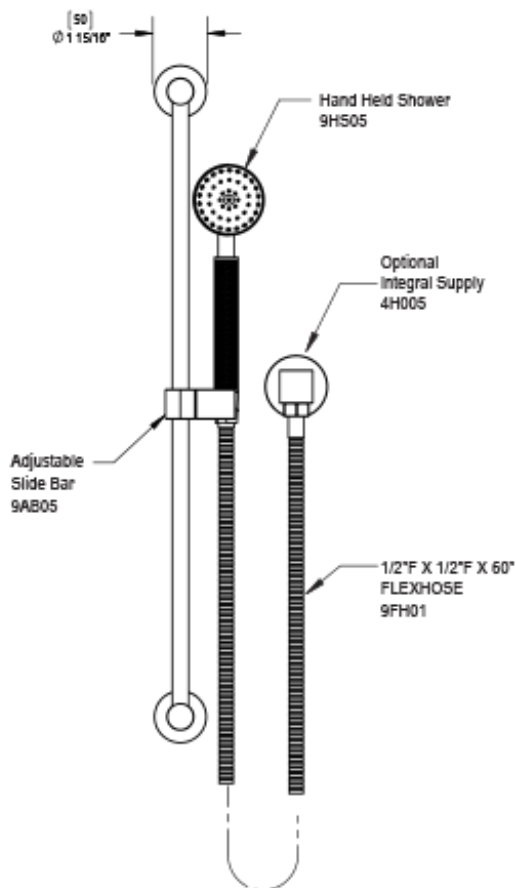

42HORCHABM Specifications

TEMPERATURE CONTROL VALVE WITH STOPS & VOLUME CONTROL, TRIM ONLY

VOLUME CONTROL VALVE, TRIM ONLY

ADJUSTABLE SLIDE BAR WITH HAND HELD SHOWER ASSEMBLY

INTEGRAL SUPPLY WITH 1/2" NPT X 1/2" NPSM X 3" NIPPLE

8" SHOWER HEAD WITH CEILING MOUNT 8" SHOWER ARM FLANGE