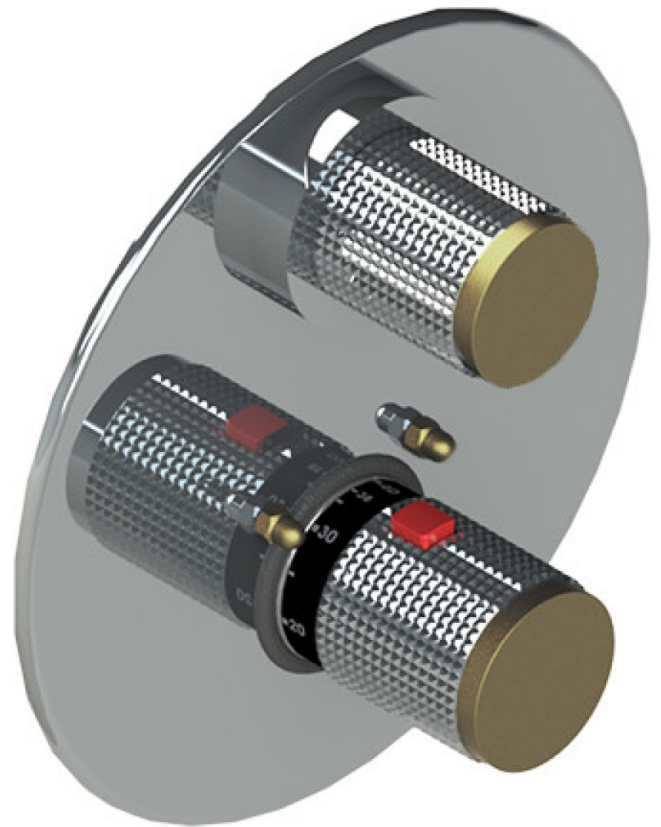

42HORCHABM Specifications

TEMPERATURE CONTROL VALVE WITH STOPS & VOLUME CONTROL, TRIM ONLY

VOLUME CONTROL VALVE, TRIM ONLY

ADJUSTABLE SLIDE BAR WITH HAND HELD SHOWER ASSEMBLY

INTEGRAL SUPPLY WITH 1/2" NPT X 1/2" NPSM X 3" NIPPLE

8" SHOWER HEAD WITH CEILING MOUNT 8" SHOWER ARM FLANGE