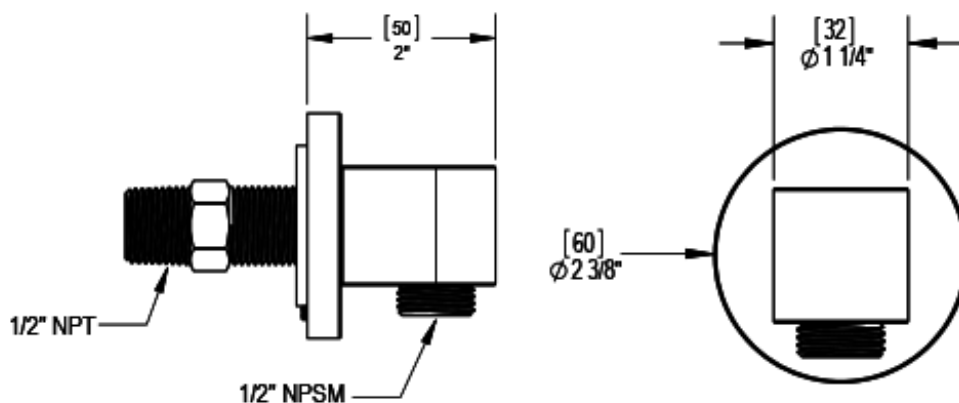

42HORCHABM Specifications

TEMPERATURE CONTROL VALVE WITH STOPS & VOLUME CONTROL, TRIM ONLY

VOLUME CONTROL VALVE, TRIM ONLY

ADJUSTABLE SLIDE BAR WITH HAND HELD SHOWER ASSEMBLY

INTEGRAL SUPPLY WITH 1/2" NPT X 1/2" NPSM X 3" NIPPLE

8" SHOWER HEAD WITH CEILING MOUNT 8" SHOWER ARM FLANGE