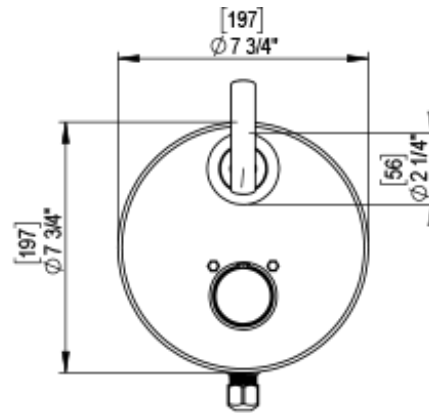

42HORCHABM Specifications

TEMPERATURE CONTROL VALVE WITH STOPS & VOLUME CONTROL, TRIM ONLY

VOLUME CONTROL VALVE, TRIM ONLY

ADJUSTABLE SLIDE BAR WITH HAND HELD SHOWER ASSEMBLY

INTEGRAL SUPPLY WITH 1/2" NPT X 1/2" NPSM X 3" NIPPLE

8" SHOWER HEAD WITH CEILING MOUNT 8" SHOWER ARM FLANGE