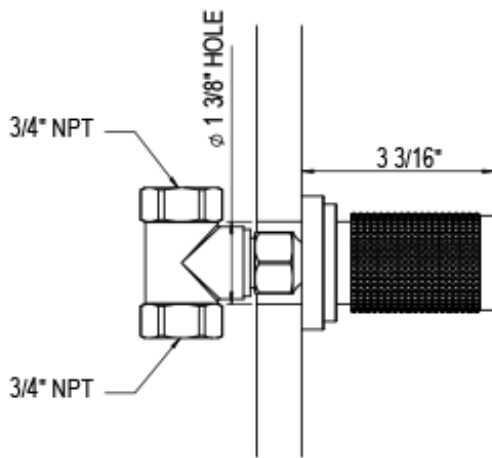

42HORCHABM Specifications

TEMPERATURE CONTROL VALVE WITH STOPS & VOLUME CONTROL, TRIM ONLY

VOLUME CONTROL VALVE, TRIM ONLY

ADJUSTABLE SLIDE BAR WITH HAND HELD SHOWER ASSEMBLY

INTEGRAL SUPPLY WITH 1/2" NPT X 1/2" NPSM X 3" NIPPLE

8" SHOWER HEAD WITH CEILING MOUNT 8" SHOWER ARM FLANGE