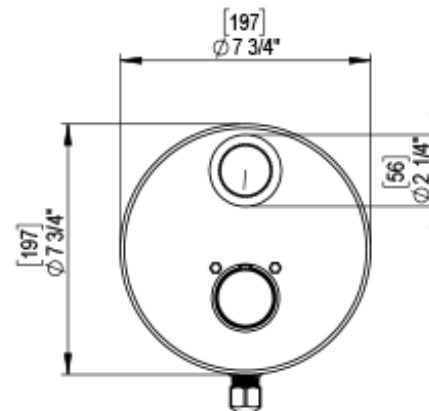

42HORCHABM Specifications

TEMPERATURE CONTROL VALVE WITH STOPS & VOLUME CONTROL, TRIM ONLY

VOLUME CONTROL VALVE, TRIM ONLY

ADJUSTABLE SLIDE BAR WITH HAND HELD SHOWER ASSEMBLY

INTEGRAL SUPPLY WITH 1/2" NPT X 1/2" NPSM X 3" NIPPLE

8" SHOWER HEAD WITH CEILING MOUNT 8" SHOWER ARM FLANGE