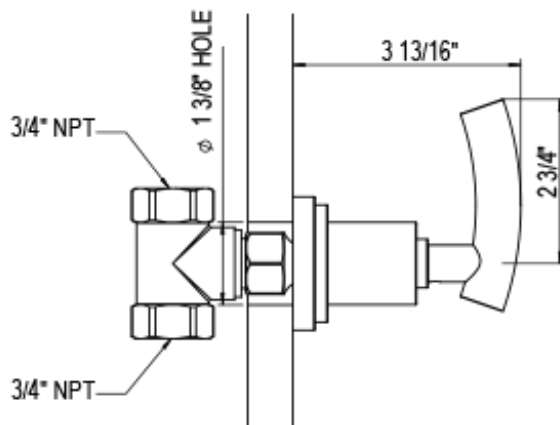

42HORCHABM Specifications

TEMPERATURE CONTROL VALVE WITH STOPS & VOLUME CONTROL, TRIM ONLY

VOLUME CONTROL VALVE, TRIM ONLY

ADJUSTABLE SLIDE BAR WITH HAND HELD SHOWER ASSEMBLY

INTEGRAL SUPPLY WITH 1/2" NPT X 1/2" NPSM X 3" NIPPLE

8" SHOWER HEAD WITH CEILING MOUNT 8" SHOWER ARM FLANGE