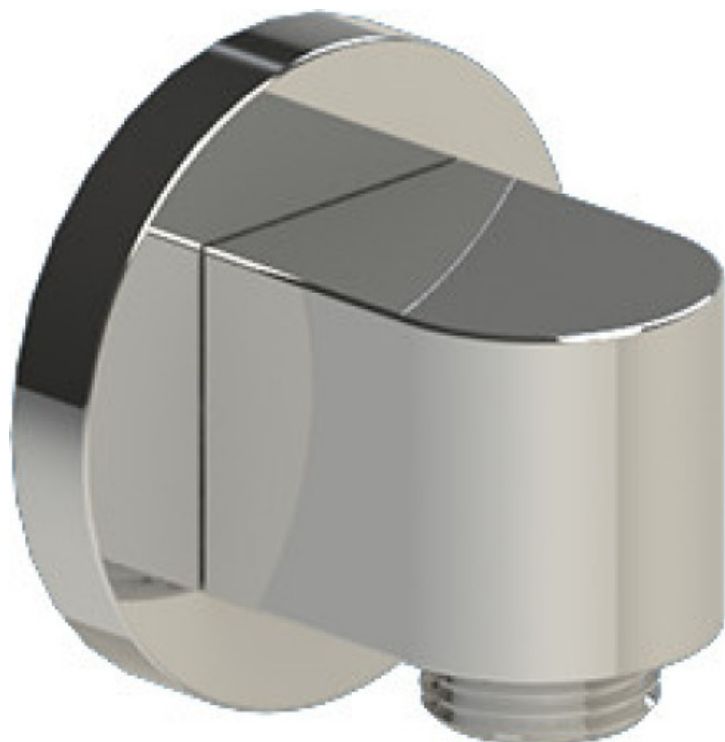

42HORCHABM Specifications

TEMPERATURE CONTROL VALVE WITH STOPS & VOLUME CONTROL, TRIM ONLY

VOLUME CONTROL VALVE, TRIM ONLY

ADJUSTABLE SLIDE BAR WITH HAND HELD SHOWER ASSEMBLY

INTEGRAL SUPPLY WITH 1/2" NPT X 1/2" NPSM X 3" NIPPLE

8" SHOWER HEAD WITH CEILING MOUNT 8" SHOWER ARM FLANGE