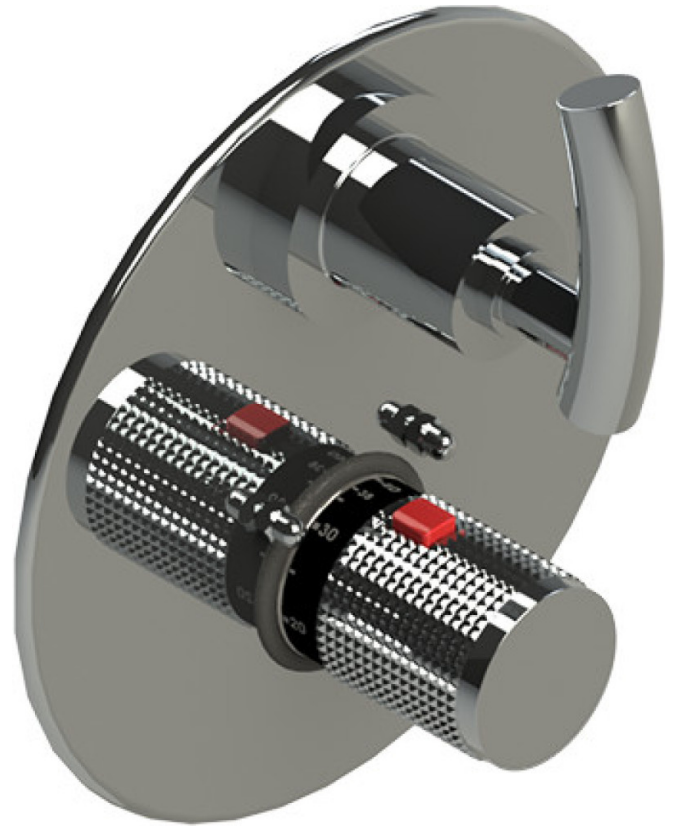

42HOLCHCH

Specifications

TEMPERATURE CONTROL VALVE WITH STOPS & VOLUME CONTROL, TRIM ONLY

VOLUME CONTROL VALVE, TRIM ONLY

ADJUSTABLE SLIDE BAR WITH HAND HELD SHOWER ASSEMBLY

INTEGRAL SUPPLY WITH 1/2" NPT X 1/2" NPSM X 3" NIPPLE

8" SHOWER HEAD WITH CEILING MOUNT 8" SHOWER ARM FLANGE