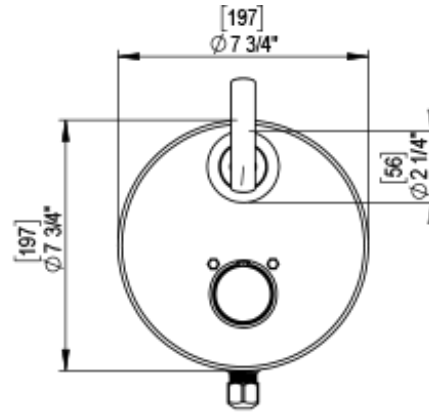

42HOLCHCH

Specifications

TEMPERATURE CONTROL VALVE WITH STOPS & VOLUME CONTROL, TRIM ONLY

VOLUME CONTROL VALVE, TRIM ONLY

ADJUSTABLE SLIDE BAR WITH HAND HELD SHOWER ASSEMBLY

INTEGRAL SUPPLY WITH 1/2" NPT X 1/2" NPSM X 3" NIPPLE

8" SHOWER HEAD WITH CEILING MOUNT 8" SHOWER ARM FLANGE