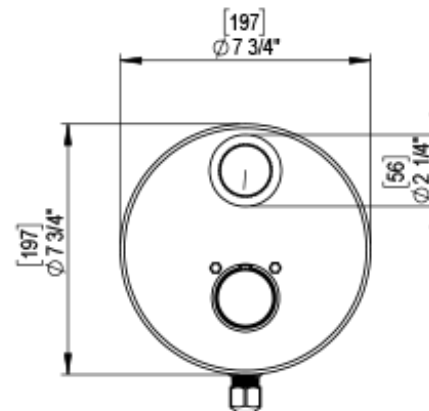

42HOLCHCH

Specifications

TEMPERATURE CONTROL VALVE WITH STOPS & VOLUME CONTROL, TRIM ONLY

VOLUME CONTROL VALVE, TRIM ONLY

ADJUSTABLE SLIDE BAR WITH HAND HELD SHOWER ASSEMBLY

INTEGRAL SUPPLY WITH 1/2" NPT X 1/2" NPSM X 3" NIPPLE

8" SHOWER HEAD WITH CEILING MOUNT 8" SHOWER ARM FLANGE