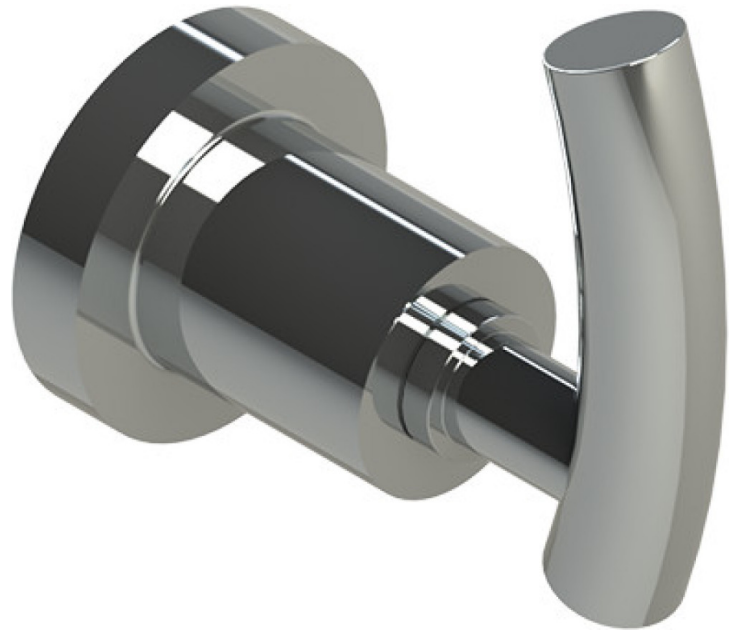

42HOLCHCH

Specifications

TEMPERATURE CONTROL VALVE WITH STOPS & VOLUME CONTROL, TRIM ONLY

VOLUME CONTROL VALVE, TRIM ONLY

ADJUSTABLE SLIDE BAR WITH HAND HELD SHOWER ASSEMBLY

INTEGRAL SUPPLY WITH 1/2" NPT X 1/2" NPSM X 3" NIPPLE

8" SHOWER HEAD WITH CEILING MOUNT 8" SHOWER ARM FLANGE