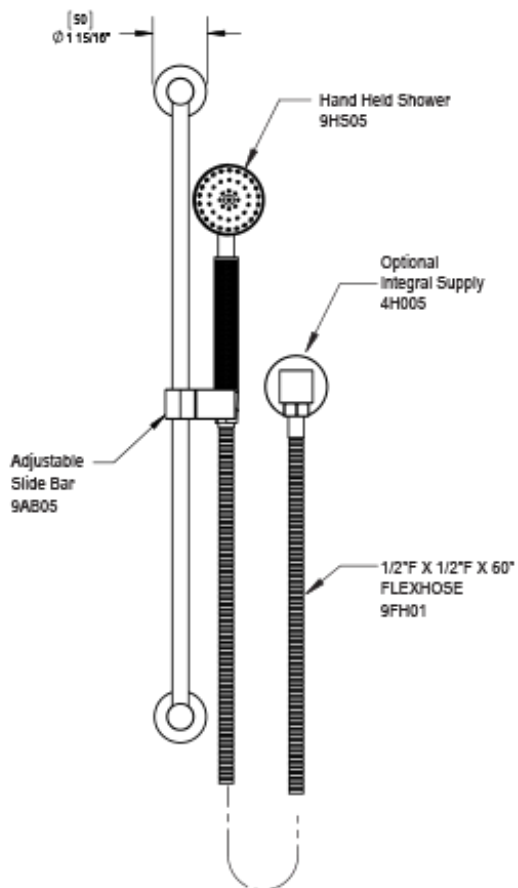

42HOLCHCH

Specifications

TEMPERATURE CONTROL VALVE WITH STOPS & VOLUME CONTROL, TRIM ONLY

VOLUME CONTROL VALVE, TRIM ONLY

ADJUSTABLE SLIDE BAR WITH HAND HELD SHOWER ASSEMBLY

INTEGRAL SUPPLY WITH 1/2" NPT X 1/2" NPSM X 3" NIPPLE

8" SHOWER HEAD WITH CEILING MOUNT 8" SHOWER ARM FLANGE