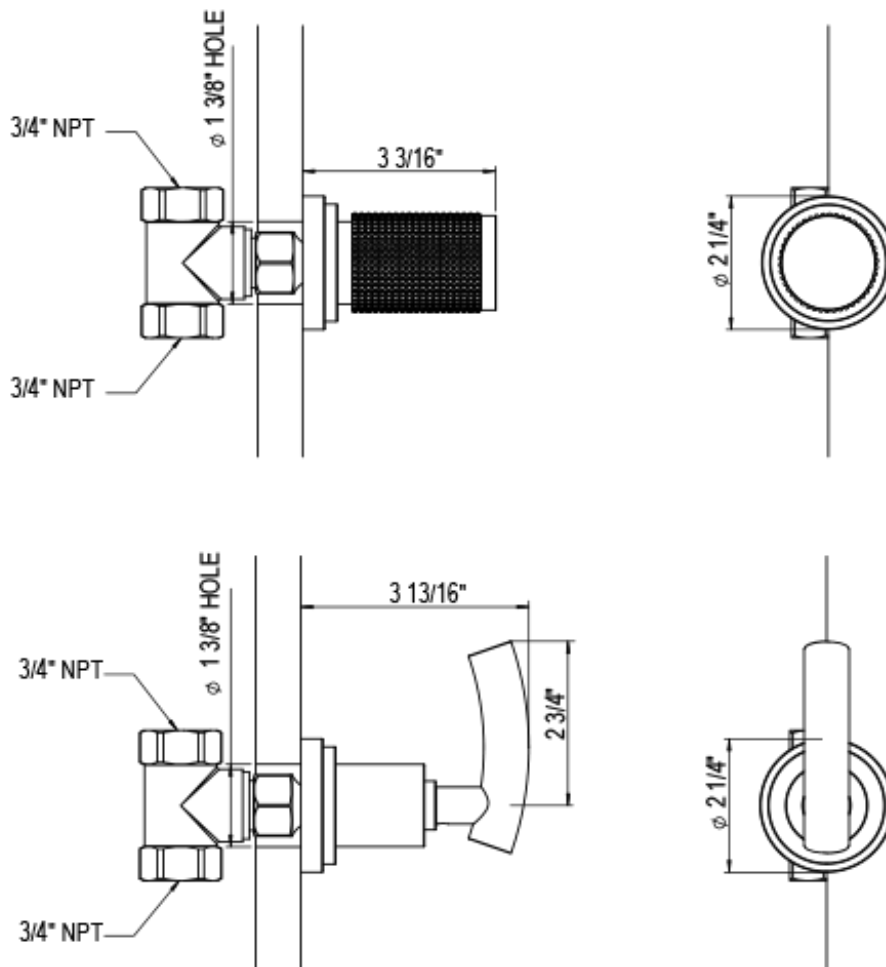

42HOLCHCH

Specifications

TEMPERATURE CONTROL VALVE WITH STOPS & VOLUME CONTROL, TRIM ONLY

VOLUME CONTROL VALVE, TRIM ONLY

ADJUSTABLE SLIDE BAR WITH HAND HELD SHOWER ASSEMBLY

INTEGRAL SUPPLY WITH 1/2" NPT X 1/2" NPSM X 3" NIPPLE

8" SHOWER HEAD WITH CEILING MOUNT 8" SHOWER ARM FLANGE