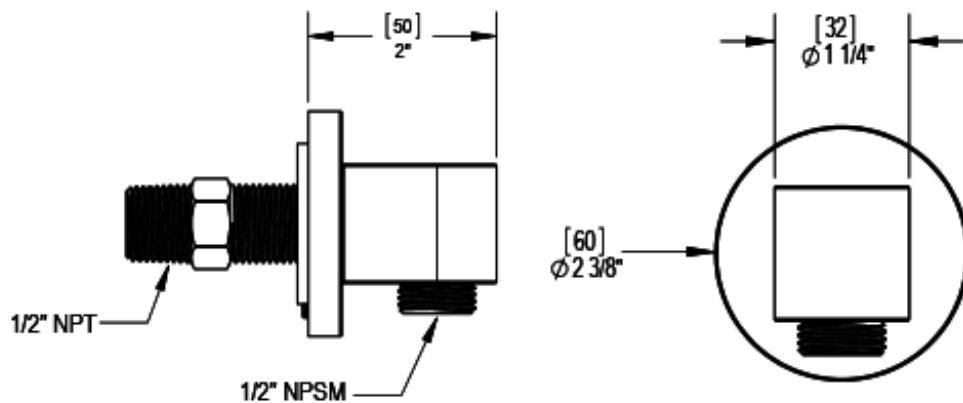

42HOLCHCH

Specifications

TEMPERATURE CONTROL VALVE WITH STOPS & VOLUME CONTROL, TRIM ONLY

VOLUME CONTROL VALVE, TRIM ONLY

ADJUSTABLE SLIDE BAR WITH HAND HELD SHOWER ASSEMBLY

INTEGRAL SUPPLY WITH 1/2" NPT X 1/2" NPSM X 3" NIPPLE

8" SHOWER HEAD WITH CEILING MOUNT 8" SHOWER ARM FLANGE