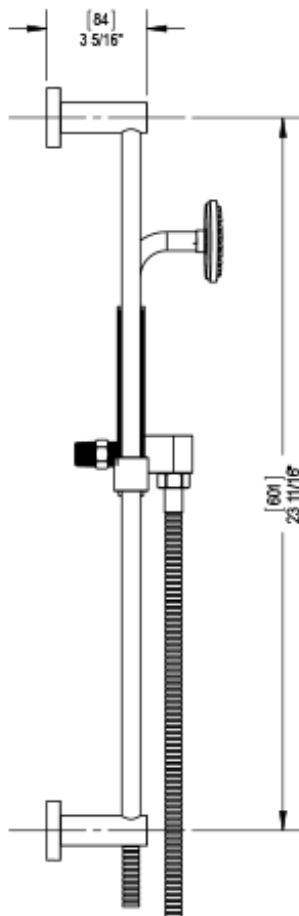

42HOLCHCH

Specifications

TEMPERATURE CONTROL VALVE WITH STOPS & VOLUME CONTROL, TRIM ONLY

VOLUME CONTROL VALVE, TRIM ONLY

ADJUSTABLE SLIDE BAR WITH HAND HELD SHOWER ASSEMBLY

INTEGRAL SUPPLY WITH 1/2" NPT X 1/2" NPSM X 3" NIPPLE

8" SHOWER HEAD WITH CEILING MOUNT 8" SHOWER ARM FLANGE