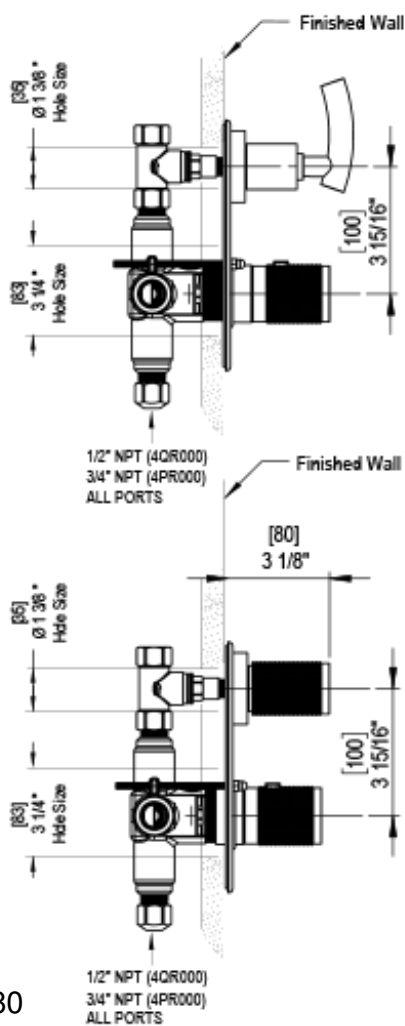

42HOLCHCH

Specifications

TEMPERATURE CONTROL VALVE WITH STOPS & VOLUME CONTROL, TRIM ONLY

VOLUME CONTROL VALVE, TRIM ONLY

ADJUSTABLE SLIDE BAR WITH HAND HELD SHOWER ASSEMBLY

INTEGRAL SUPPLY WITH 1/2" NPT X 1/2" NPSM X 3" NIPPLE

8" SHOWER HEAD WITH CEILING MOUNT 8" SHOWER ARM FLANGE