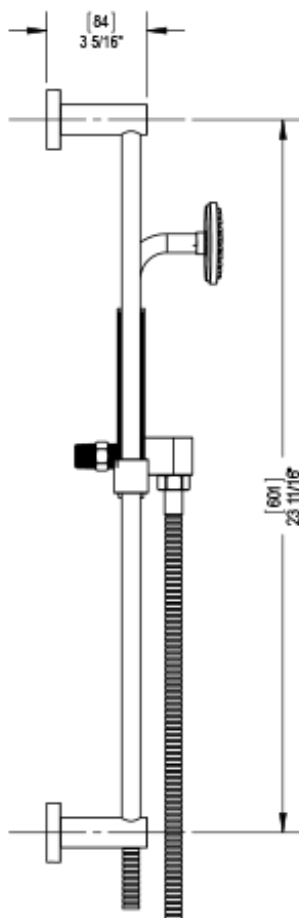

40HOLCHCH Specifications

TEMPERATURE CONTROL VALVE WITH STOPS & VOLUME CONTROL, TRIM ONLY

VOLUME CONTROL VALVE, TRIM ONLY

ADJUSTABLE SLIDE BAR WITH HAND HELD SHOWER ASSEMBLY

INTEGRAL SUPPLY WITH 1/2" NPT X 1/2" NPSM X 3" NIPPLE

3 FUNCTION SHOWER HEAD WITH 8" SHOWER ARM & FLANGE