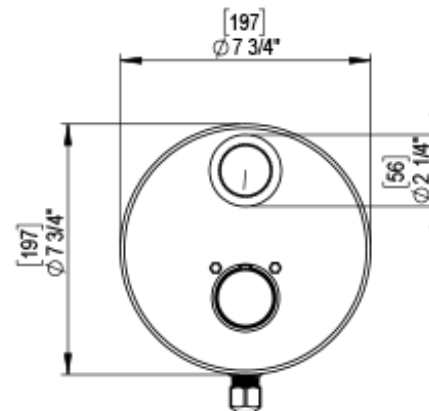

40HOLCHCH Specifications

TEMPERATURE CONTROL VALVE WITH STOPS & VOLUME CONTROL, TRIM ONLY

VOLUME CONTROL VALVE, TRIM ONLY

ADJUSTABLE SLIDE BAR WITH HAND HELD SHOWER ASSEMBLY

INTEGRAL SUPPLY WITH 1/2" NPT X 1/2" NPSM X 3" NIPPLE

3 FUNCTION SHOWER HEAD WITH 8" SHOWER ARM & FLANGE