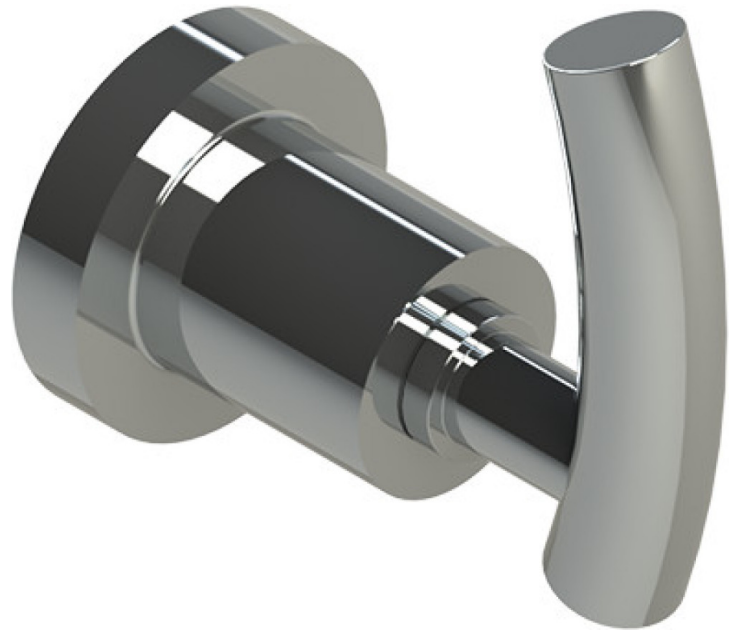

40HOLCHCH Specifications

TEMPERATURE CONTROL VALVE WITH STOPS & VOLUME CONTROL, TRIM ONLY

VOLUME CONTROL VALVE, TRIM ONLY

ADJUSTABLE SLIDE BAR WITH HAND HELD SHOWER ASSEMBLY

INTEGRAL SUPPLY WITH 1/2" NPT X 1/2" NPSM X 3" NIPPLE

3 FUNCTION SHOWER HEAD WITH 8" SHOWER ARM & FLANGE