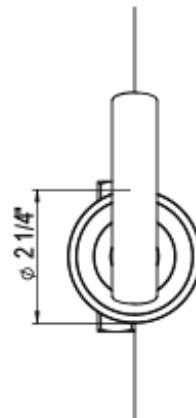

40HOLCHCH Specifications

TEMPERATURE CONTROL VALVE WITH STOPS & VOLUME CONTROL, TRIM ONLY

VOLUME CONTROL VALVE, TRIM ONLY

ADJUSTABLE SLIDE BAR WITH HAND HELD SHOWER ASSEMBLY

INTEGRAL SUPPLY WITH 1/2" NPT X 1/2" NPSM X 3" NIPPLE

3 FUNCTION SHOWER HEAD WITH 8" SHOWER ARM & FLANGE