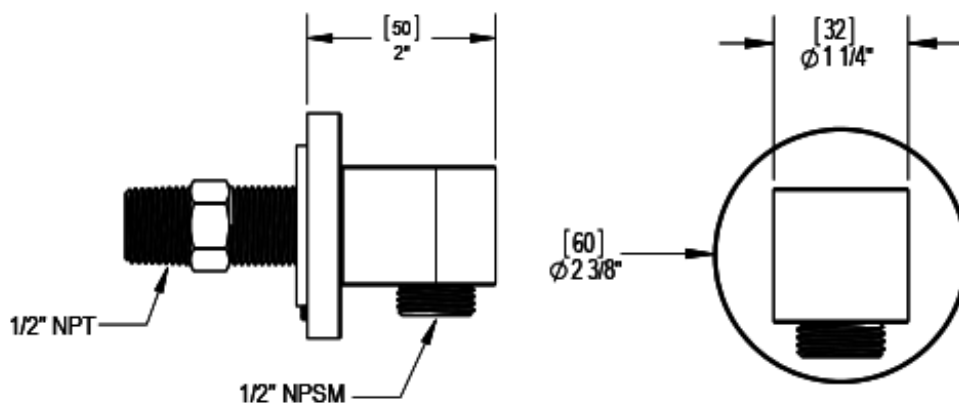

40HOLCHCH Specifications

TEMPERATURE CONTROL VALVE WITH STOPS & VOLUME CONTROL, TRIM ONLY

VOLUME CONTROL VALVE, TRIM ONLY

ADJUSTABLE SLIDE BAR WITH HAND HELD SHOWER ASSEMBLY

INTEGRAL SUPPLY WITH 1/2" NPT X 1/2" NPSM X 3" NIPPLE

3 FUNCTION SHOWER HEAD WITH 8" SHOWER ARM & FLANGE