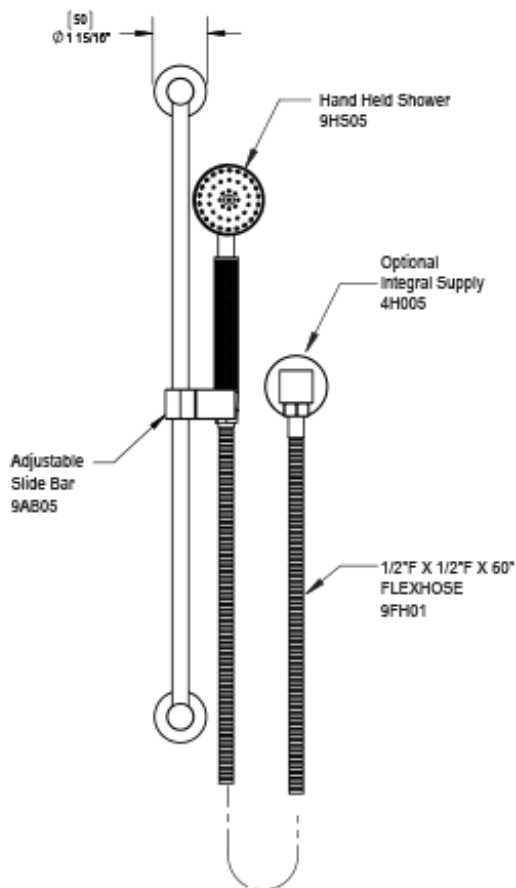

40HOLCHCH Specifications

TEMPERATURE CONTROL VALVE WITH STOPS & VOLUME CONTROL, TRIM ONLY

VOLUME CONTROL VALVE, TRIM ONLY

ADJUSTABLE SLIDE BAR WITH HAND HELD SHOWER ASSEMBLY

INTEGRAL SUPPLY WITH 1/2" NPT X 1/2" NPSM X 3" NIPPLE

3 FUNCTION SHOWER HEAD WITH 8" SHOWER ARM & FLANGE