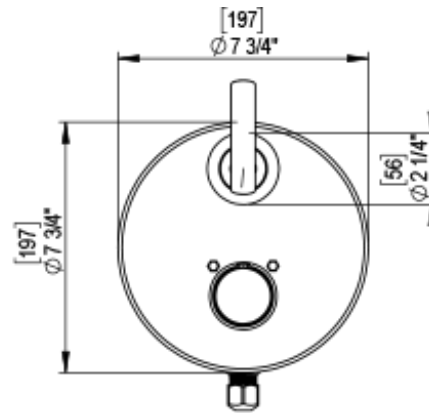

40HOLCHCH Specifications

TEMPERATURE CONTROL VALVE WITH STOPS & VOLUME CONTROL, TRIM ONLY

VOLUME CONTROL VALVE, TRIM ONLY

ADJUSTABLE SLIDE BAR WITH HAND HELD SHOWER ASSEMBLY

INTEGRAL SUPPLY WITH 1/2" NPT X 1/2" NPSM X 3" NIPPLE

3 FUNCTION SHOWER HEAD WITH 8" SHOWER ARM & FLANGE