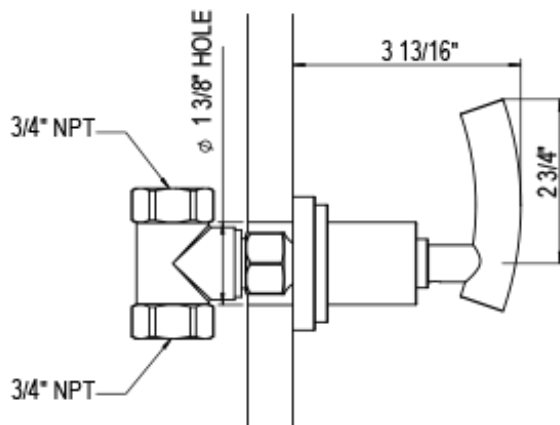

40HOLCHCH Specifications

TEMPERATURE CONTROL VALVE WITH STOPS & VOLUME CONTROL, TRIM ONLY

VOLUME CONTROL VALVE, TRIM ONLY

ADJUSTABLE SLIDE BAR WITH HAND HELD SHOWER ASSEMBLY

INTEGRAL SUPPLY WITH 1/2" NPT X 1/2" NPSM X 3" NIPPLE

3 FUNCTION SHOWER HEAD WITH 8" SHOWER ARM & FLANGE