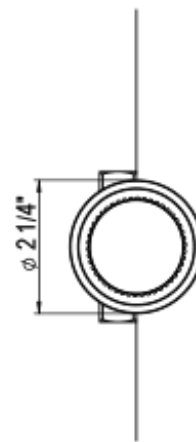

40HOLCHCH Specifications

TEMPERATURE CONTROL VALVE WITH STOPS & VOLUME CONTROL, TRIM ONLY

VOLUME CONTROL VALVE, TRIM ONLY

ADJUSTABLE SLIDE BAR WITH HAND HELD SHOWER ASSEMBLY

INTEGRAL SUPPLY WITH 1/2" NPT X 1/2" NPSM X 3" NIPPLE

3 FUNCTION SHOWER HEAD WITH 8" SHOWER ARM & FLANGE