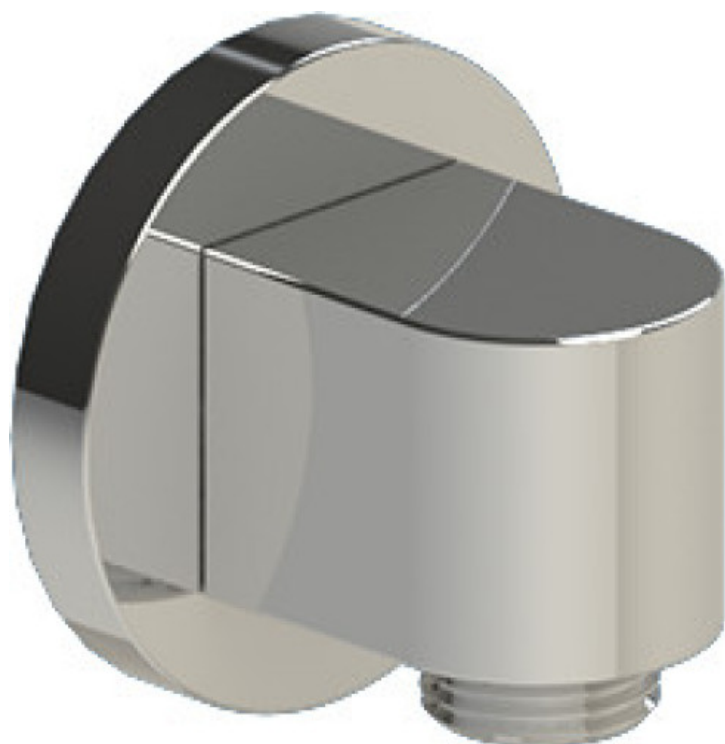

40HOLCHCH Specifications

TEMPERATURE CONTROL VALVE WITH STOPS & VOLUME CONTROL, TRIM ONLY

VOLUME CONTROL VALVE, TRIM ONLY

ADJUSTABLE SLIDE BAR WITH HAND HELD SHOWER ASSEMBLY

INTEGRAL SUPPLY WITH 1/2" NPT X 1/2" NPSM X 3" NIPPLE

3 FUNCTION SHOWER HEAD WITH 8" SHOWER ARM & FLANGE