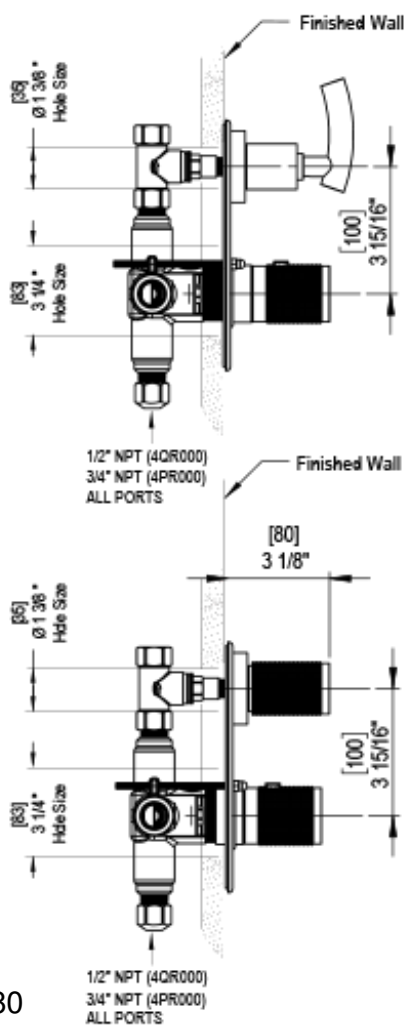

40HOLCHCH Specifications

TEMPERATURE CONTROL VALVE WITH STOPS & VOLUME CONTROL, TRIM ONLY

VOLUME CONTROL VALVE, TRIM ONLY

ADJUSTABLE SLIDE BAR WITH HAND HELD SHOWER ASSEMBLY

INTEGRAL SUPPLY WITH 1/2" NPT X 1/2" NPSM X 3" NIPPLE

3 FUNCTION SHOWER HEAD WITH 8" SHOWER ARM & FLANGE