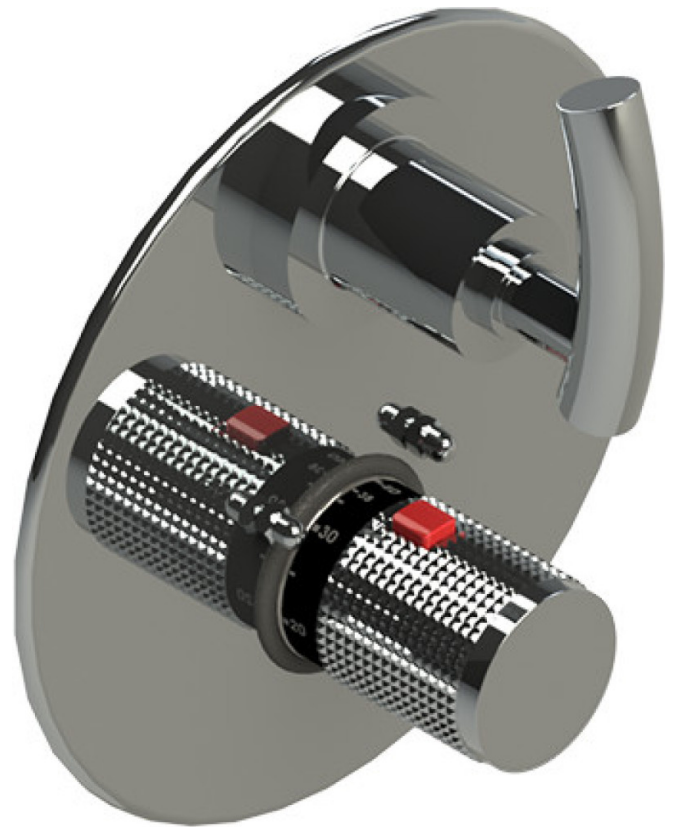

40HOLCHCH Specifications

TEMPERATURE CONTROL VALVE WITH STOPS & VOLUME CONTROL, TRIM ONLY

VOLUME CONTROL VALVE, TRIM ONLY

ADJUSTABLE SLIDE BAR WITH HAND HELD SHOWER ASSEMBLY

INTEGRAL SUPPLY WITH 1/2" NPT X 1/2" NPSM X 3" NIPPLE

3 FUNCTION SHOWER HEAD WITH 8" SHOWER ARM & FLANGE