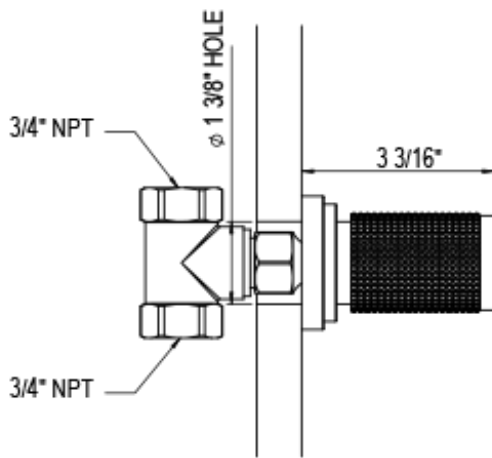

40HOLCHCH Specifications

TEMPERATURE CONTROL VALVE WITH STOPS & VOLUME CONTROL, TRIM ONLY

VOLUME CONTROL VALVE, TRIM ONLY

ADJUSTABLE SLIDE BAR WITH HAND HELD SHOWER ASSEMBLY

INTEGRAL SUPPLY WITH 1/2" NPT X 1/2" NPSM X 3" NIPPLE

3 FUNCTION SHOWER HEAD WITH 8" SHOWER ARM & FLANGE