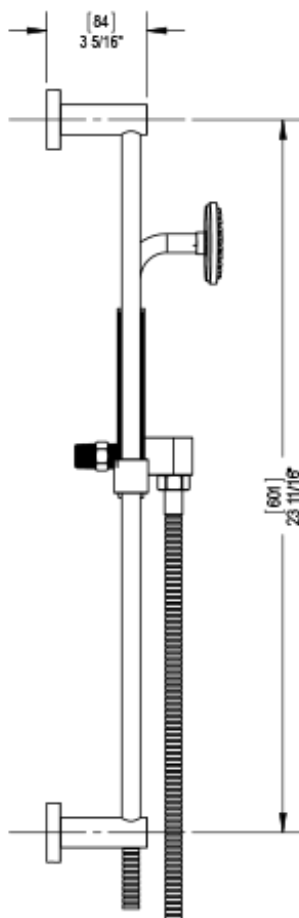

41HOLCHCH

Specifications

TEMPERATURE CONTROL VALVE WITH STOPS & VOLUME CONTROL, TRIM ONLY

VOLUME CONTROL VALVE, TRIM ONLY

ADJUSTABLE SLIDE BAR WITH HAND HELD SHOWER ASSEMBLY

INTEGRAL SUPPLY WITH 1/2" NPT X 1/2" NPSM X 3" NIPPLE

8" SHOWER HEAD WITH WALL MOUNT 16" SHOWER ARM & FLANGE