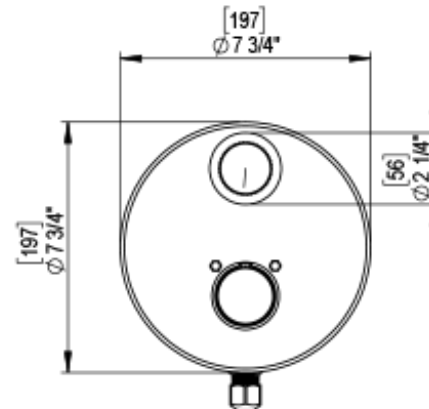

41HOLCHCH

Specifications

TEMPERATURE CONTROL VALVE WITH STOPS & VOLUME CONTROL, TRIM ONLY

VOLUME CONTROL VALVE, TRIM ONLY

ADJUSTABLE SLIDE BAR WITH HAND HELD SHOWER ASSEMBLY

INTEGRAL SUPPLY WITH 1/2" NPT X 1/2" NPSM X 3" NIPPLE

8" SHOWER HEAD WITH WALL MOUNT 16" SHOWER ARM & FLANGE