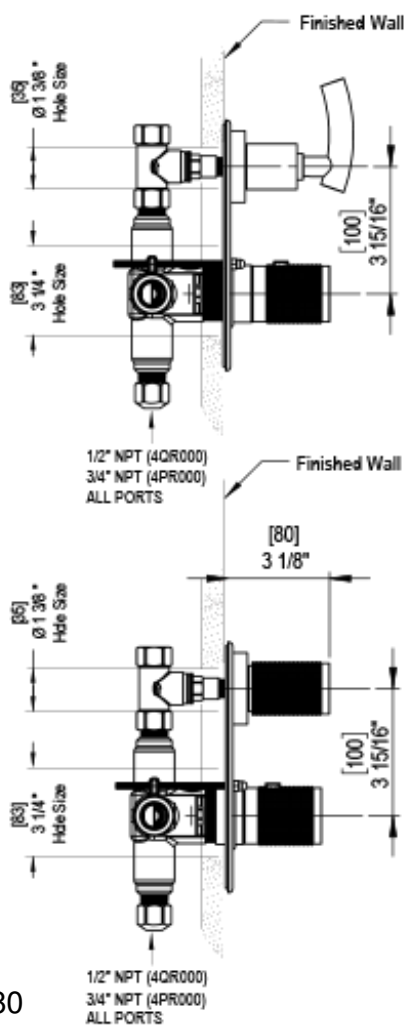

41HOLCHCH

Specifications

TEMPERATURE CONTROL VALVE WITH STOPS & VOLUME CONTROL, TRIM ONLY

VOLUME CONTROL VALVE, TRIM ONLY

ADJUSTABLE SLIDE BAR WITH HAND HELD SHOWER ASSEMBLY

INTEGRAL SUPPLY WITH 1/2" NPT X 1/2" NPSM X 3" NIPPLE

8" SHOWER HEAD WITH WALL MOUNT 16" SHOWER ARM & FLANGE