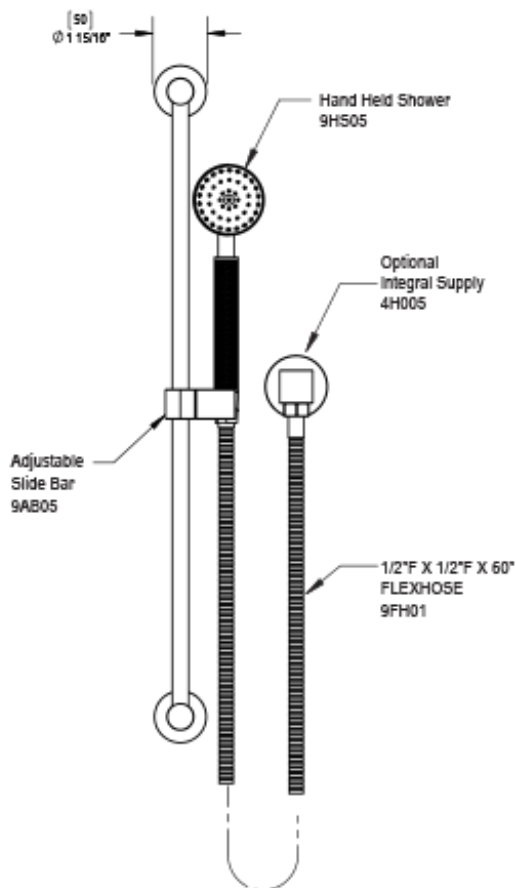

41HOLCHCH

Specifications

TEMPERATURE CONTROL VALVE WITH STOPS & VOLUME CONTROL, TRIM ONLY

VOLUME CONTROL VALVE, TRIM ONLY

ADJUSTABLE SLIDE BAR WITH HAND HELD SHOWER ASSEMBLY

INTEGRAL SUPPLY WITH 1/2" NPT X 1/2" NPSM X 3" NIPPLE

8" SHOWER HEAD WITH WALL MOUNT 16" SHOWER ARM & FLANGE