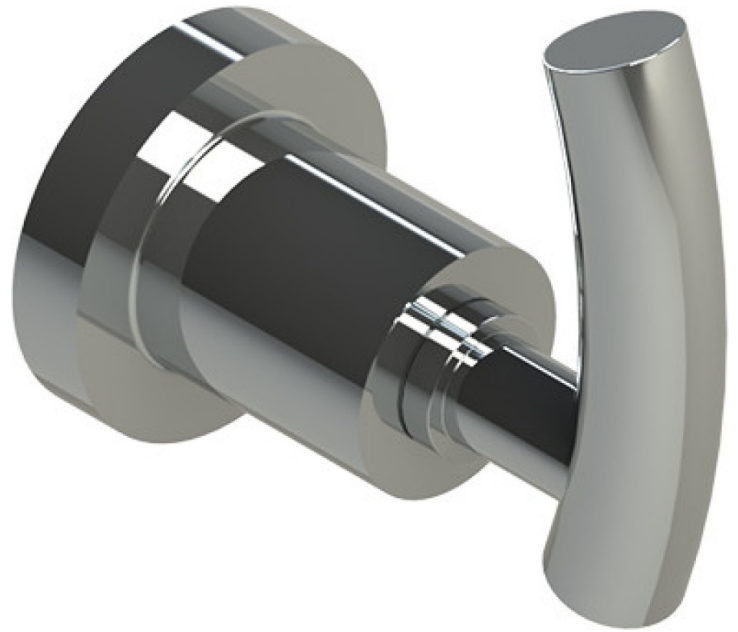

41HOLCHCH

Specifications

TEMPERATURE CONTROL VALVE WITH STOPS & VOLUME CONTROL, TRIM ONLY

VOLUME CONTROL VALVE, TRIM ONLY

ADJUSTABLE SLIDE BAR WITH HAND HELD SHOWER ASSEMBLY

INTEGRAL SUPPLY WITH 1/2" NPT X 1/2" NPSM X 3" NIPPLE

8" SHOWER HEAD WITH WALL MOUNT 16" SHOWER ARM & FLANGE