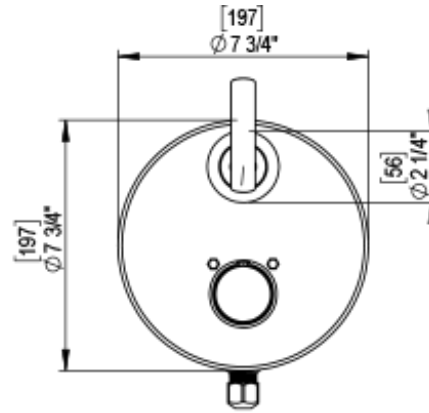

41HOLCHCH

Specifications

TEMPERATURE CONTROL VALVE WITH STOPS & VOLUME CONTROL, TRIM ONLY

VOLUME CONTROL VALVE, TRIM ONLY

ADJUSTABLE SLIDE BAR WITH HAND HELD SHOWER ASSEMBLY

INTEGRAL SUPPLY WITH 1/2" NPT X 1/2" NPSM X 3" NIPPLE

8" SHOWER HEAD WITH WALL MOUNT 16" SHOWER ARM & FLANGE