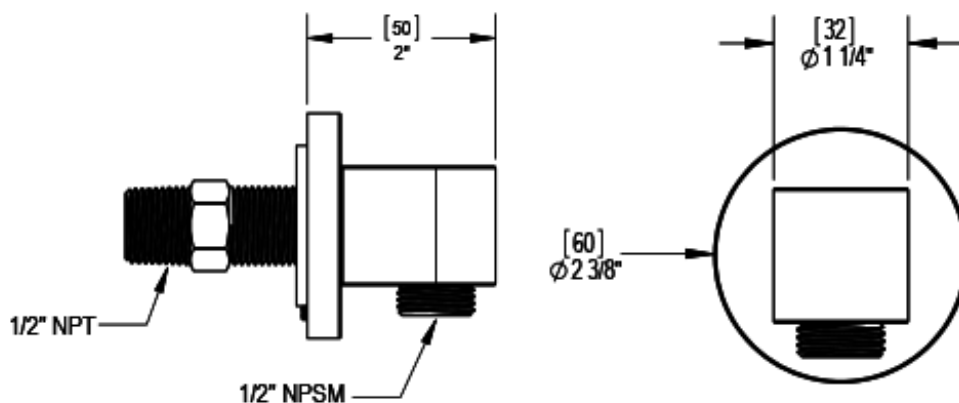

41HOLCHCH

Specifications

TEMPERATURE CONTROL VALVE WITH STOPS & VOLUME CONTROL, TRIM ONLY

VOLUME CONTROL VALVE, TRIM ONLY

ADJUSTABLE SLIDE BAR WITH HAND HELD SHOWER ASSEMBLY

INTEGRAL SUPPLY WITH 1/2" NPT X 1/2" NPSM X 3" NIPPLE

8" SHOWER HEAD WITH WALL MOUNT 16" SHOWER ARM & FLANGE