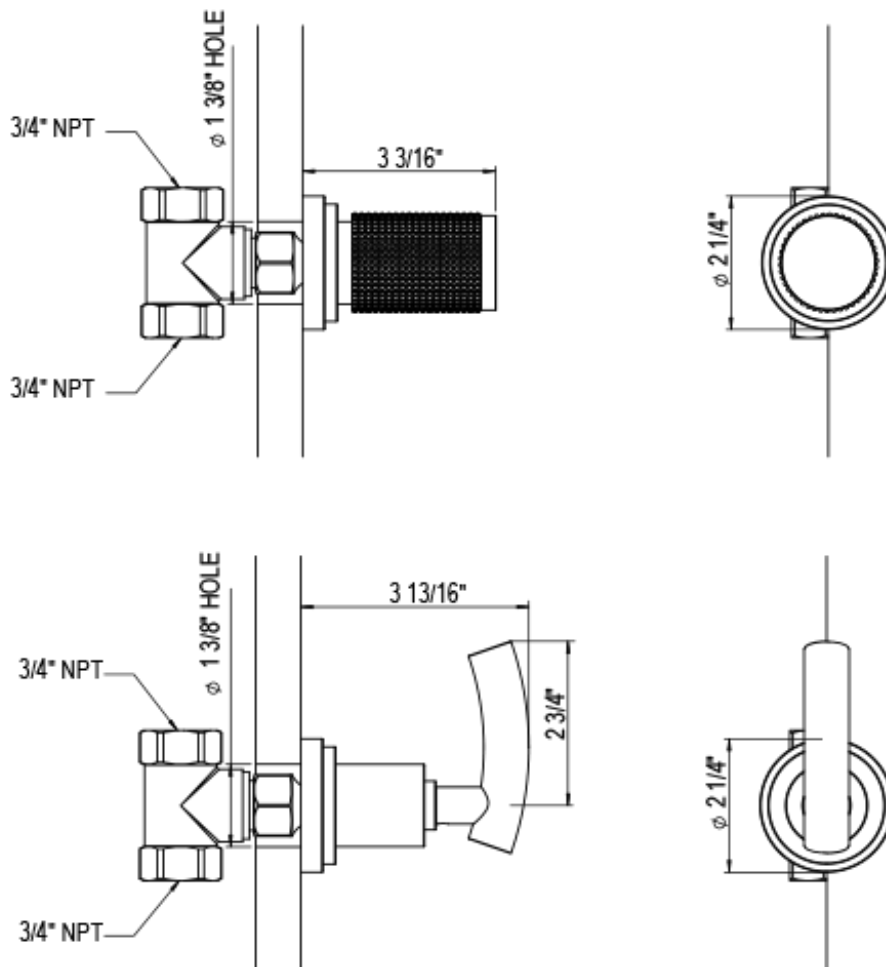

41HOLCHCH

Specifications

TEMPERATURE CONTROL VALVE WITH STOPS & VOLUME CONTROL, TRIM ONLY

VOLUME CONTROL VALVE, TRIM ONLY

ADJUSTABLE SLIDE BAR WITH HAND HELD SHOWER ASSEMBLY

INTEGRAL SUPPLY WITH 1/2" NPT X 1/2" NPSM X 3" NIPPLE

8" SHOWER HEAD WITH WALL MOUNT 16" SHOWER ARM & FLANGE