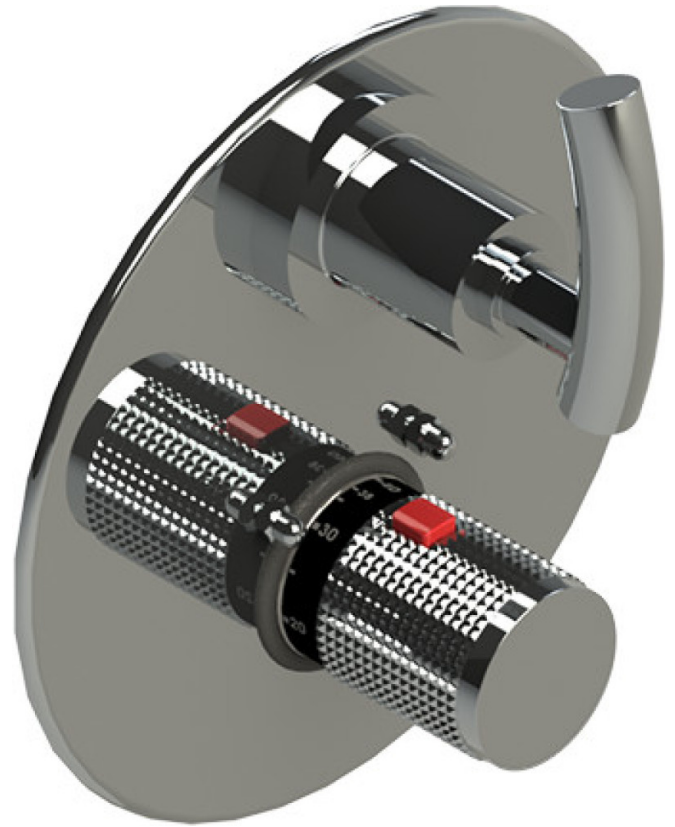

41HOLCHCH

Specifications

TEMPERATURE CONTROL VALVE WITH STOPS & VOLUME CONTROL, TRIM ONLY

VOLUME CONTROL VALVE, TRIM ONLY

ADJUSTABLE SLIDE BAR WITH HAND HELD SHOWER ASSEMBLY

INTEGRAL SUPPLY WITH 1/2" NPT X 1/2" NPSM X 3" NIPPLE

8" SHOWER HEAD WITH WALL MOUNT 16" SHOWER ARM & FLANGE