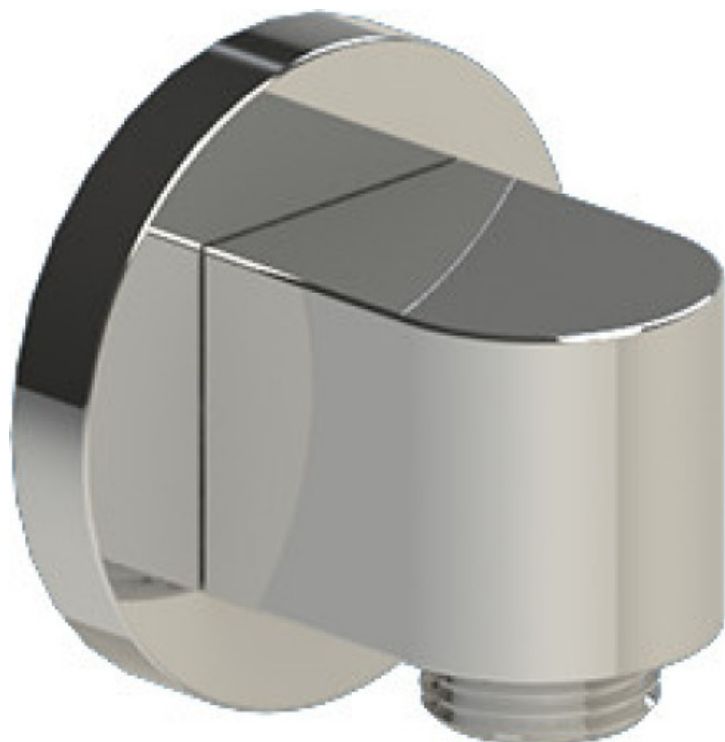

41HOLCHCH

Specifications

TEMPERATURE CONTROL VALVE WITH STOPS & VOLUME CONTROL, TRIM ONLY

VOLUME CONTROL VALVE, TRIM ONLY

ADJUSTABLE SLIDE BAR WITH HAND HELD SHOWER ASSEMBLY

INTEGRAL SUPPLY WITH 1/2" NPT X 1/2" NPSM X 3" NIPPLE

8" SHOWER HEAD WITH WALL MOUNT 16" SHOWER ARM & FLANGE