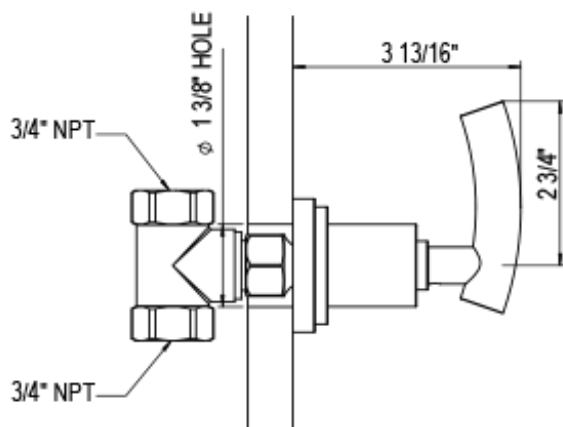

# 26HORCHCH Specifications

TEMPERATURE CONTROL VALVE WITH STOPS & TWO WAY DIVERTER WITH SHUT-OFF, TRIM ONLY

VOLUME CONTROL VALVE, TRIM ONLY

ADJUSTABLE SLIDE BAR WITH HAND HELD SHOWER ASSEMBLY

WALL MOUNT BIDET & FOOT RINSE WITH DUAL FUNCTION SPRAY

INTEGRAL SUPPLY WITH 1/2" NPT X 1/2" NPSM X 3" NIPPLE

3 FUNCTION SHOWER HEAD WITH 8" SHOWER ARM & FLANGE