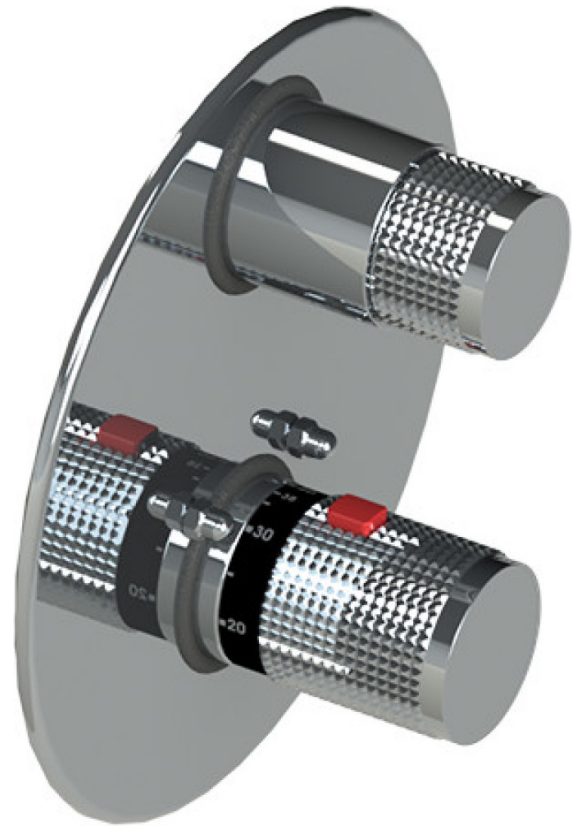

# 26HORCHCH Specifications

TEMPERATURE CONTROL VALVE WITH STOPS & TWO WAY DIVERTER WITH SHUT-OFF, TRIM ONLY

VOLUME CONTROL VALVE, TRIM ONLY

ADJUSTABLE SLIDE BAR WITH HAND HELD SHOWER ASSEMBLY

WALL MOUNT BIDET & FOOT RINSE WITH DUAL FUNCTION SPRAY

INTEGRAL SUPPLY WITH 1/2" NPT X 1/2" NPSM X 3" NIPPLE

3 FUNCTION SHOWER HEAD WITH 8" SHOWER ARM & FLANGE