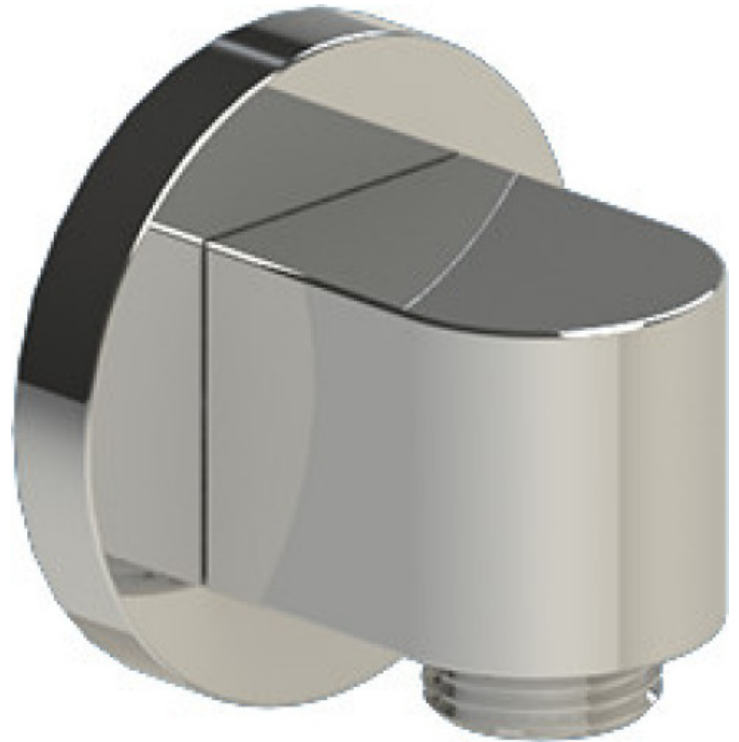

# 26HORCHCH Specifications

TEMPERATURE CONTROL VALVE WITH STOPS & TWO WAY DIVERTER WITH SHUT-OFF, TRIM ONLY

VOLUME CONTROL VALVE, TRIM ONLY

ADJUSTABLE SLIDE BAR WITH HAND HELD SHOWER ASSEMBLY

WALL MOUNT BIDET & FOOT RINSE WITH DUAL FUNCTION SPRAY

INTEGRAL SUPPLY WITH 1/2" NPT X 1/2" NPSM X 3" NIPPLE

3 FUNCTION SHOWER HEAD WITH 8" SHOWER ARM & FLANGE