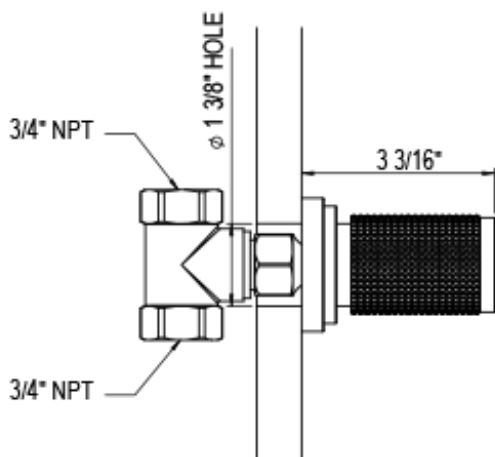

# 26HORCHCH Specifications

TEMPERATURE CONTROL VALVE WITH STOPS & TWO WAY DIVERTER WITH SHUT-OFF, TRIM ONLY

VOLUME CONTROL VALVE, TRIM ONLY

ADJUSTABLE SLIDE BAR WITH HAND HELD SHOWER ASSEMBLY

WALL MOUNT BIDET & FOOT RINSE WITH DUAL FUNCTION SPRAY

INTEGRAL SUPPLY WITH 1/2" NPT X 1/2" NPSM X 3" NIPPLE

3 FUNCTION SHOWER HEAD WITH 8" SHOWER ARM & FLANGE