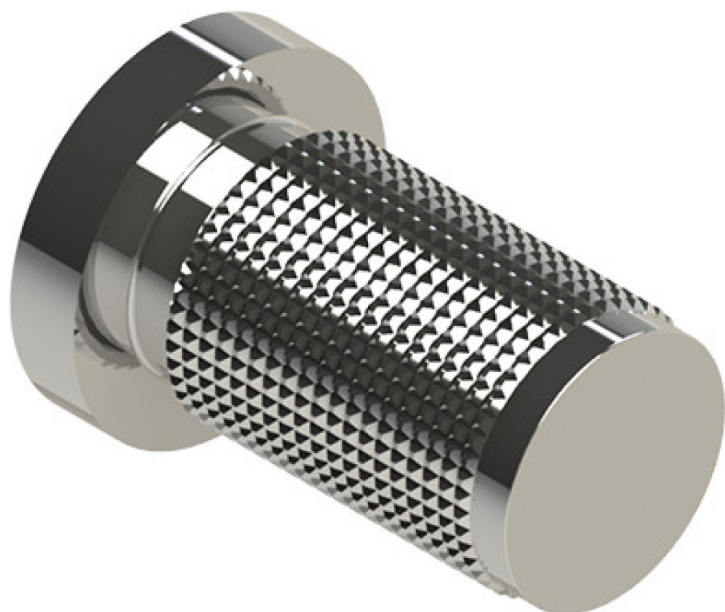

# 26HORCHCH Specifications

TEMPERATURE CONTROL VALVE WITH STOPS & TWO WAY DIVERTER WITH SHUT-OFF, TRIM ONLY

VOLUME CONTROL VALVE, TRIM ONLY

ADJUSTABLE SLIDE BAR WITH HAND HELD SHOWER ASSEMBLY

WALL MOUNT BIDET & FOOT RINSE WITH DUAL FUNCTION SPRAY

INTEGRAL SUPPLY WITH 1/2" NPT X 1/2" NPSM X 3" NIPPLE

3 FUNCTION SHOWER HEAD WITH 8" SHOWER ARM & FLANGE