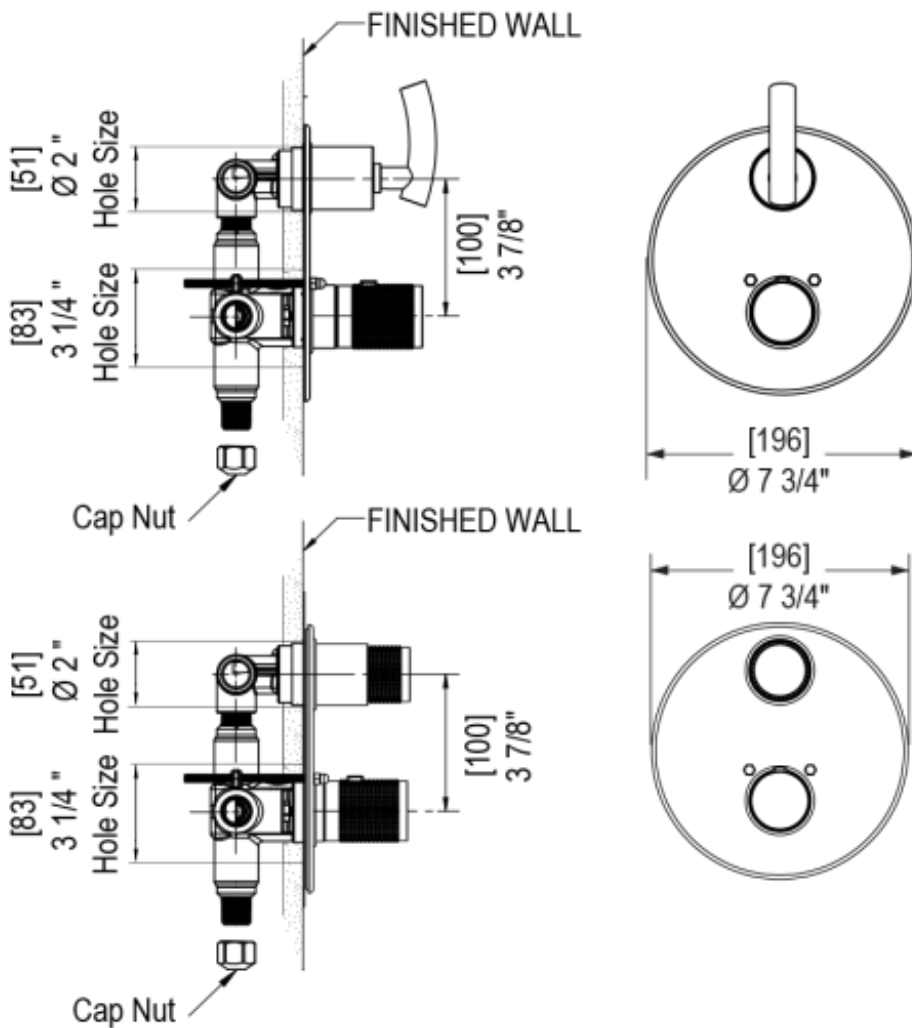

# 26HORCHCH Specifications

TEMPERATURE CONTROL VALVE WITH STOPS & TWO WAY DIVERTER WITH SHUT-OFF, TRIM ONLY

VOLUME CONTROL VALVE, TRIM ONLY

ADJUSTABLE SLIDE BAR WITH HAND HELD SHOWER ASSEMBLY

WALL MOUNT BIDET & FOOT RINSE WITH DUAL FUNCTION SPRAY

INTEGRAL SUPPLY WITH 1/2" NPT X 1/2" NPSM X 3" NIPPLE

3 FUNCTION SHOWER HEAD WITH 8" SHOWER ARM & FLANGE