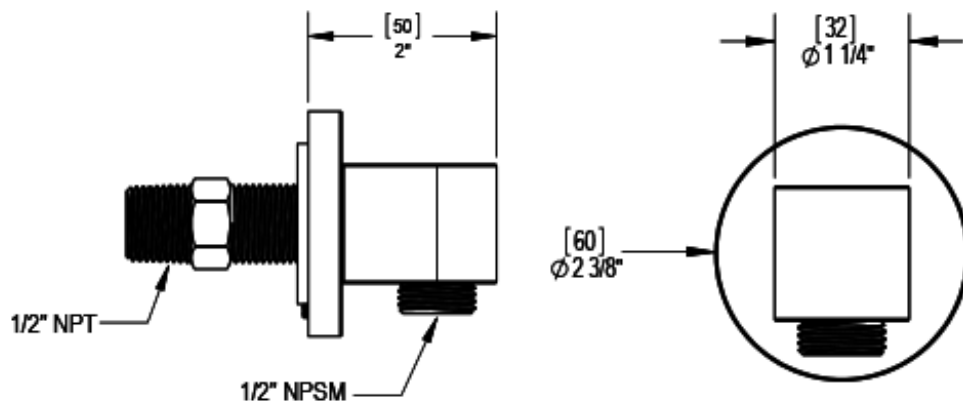

# 26HORCHCH Specifications

TEMPERATURE CONTROL VALVE WITH STOPS & TWO WAY DIVERTER WITH SHUT-OFF, TRIM ONLY

VOLUME CONTROL VALVE, TRIM ONLY

ADJUSTABLE SLIDE BAR WITH HAND HELD SHOWER ASSEMBLY

WALL MOUNT BIDET & FOOT RINSE WITH DUAL FUNCTION SPRAY

INTEGRAL SUPPLY WITH 1/2" NPT X 1/2" NPSM X 3" NIPPLE

3 FUNCTION SHOWER HEAD WITH 8" SHOWER ARM & FLANGE