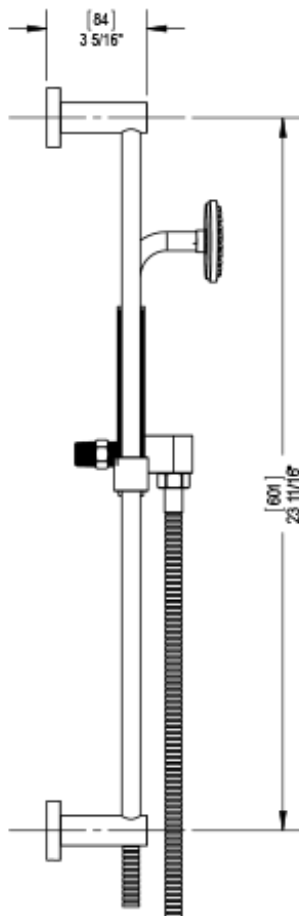

# 26HORCHCH Specifications

TEMPERATURE CONTROL VALVE WITH STOPS & TWO WAY DIVERTER WITH SHUT-OFF, TRIM ONLY

VOLUME CONTROL VALVE, TRIM ONLY

ADJUSTABLE SLIDE BAR WITH HAND HELD SHOWER ASSEMBLY

WALL MOUNT BIDET & FOOT RINSE WITH DUAL FUNCTION SPRAY

INTEGRAL SUPPLY WITH 1/2" NPT X 1/2" NPSM X 3" NIPPLE

3 FUNCTION SHOWER HEAD WITH 8" SHOWER ARM & FLANGE