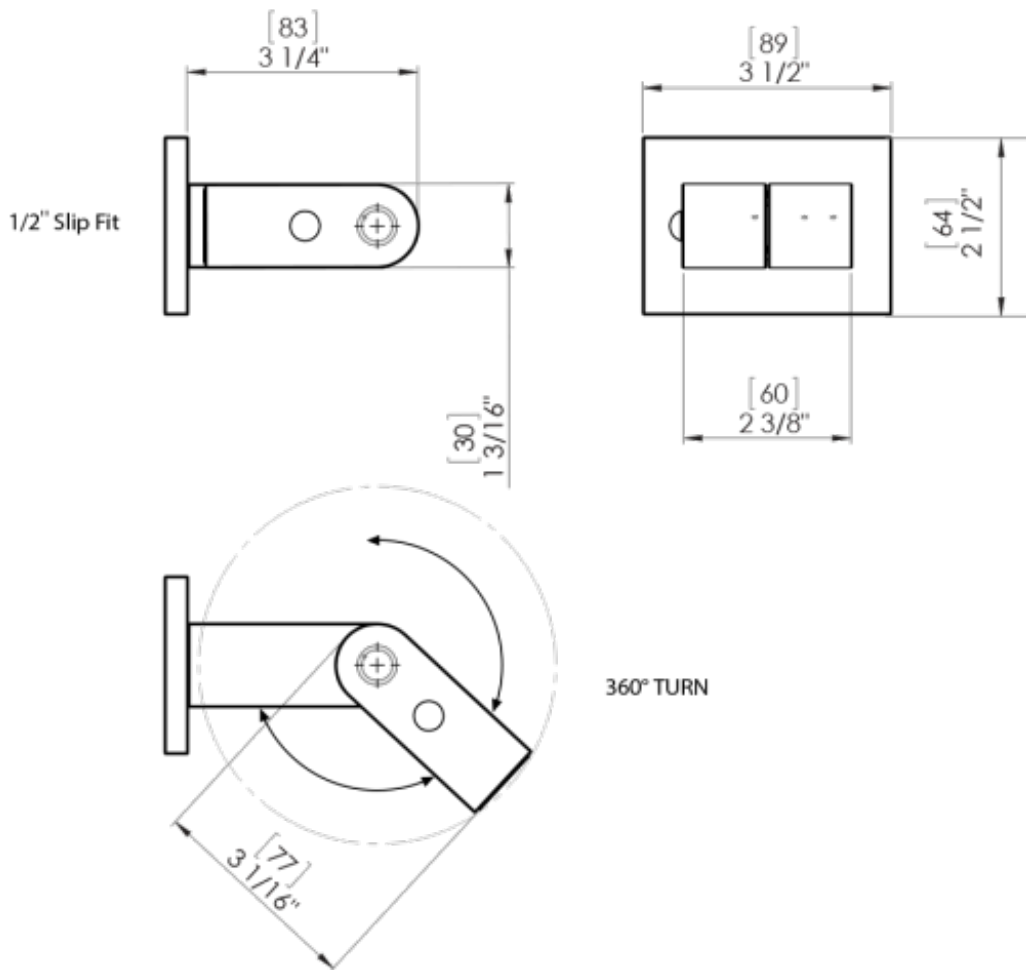

# 26HORCHCH Specifications

TEMPERATURE CONTROL VALVE WITH STOPS & TWO WAY DIVERTER WITH SHUT-OFF, TRIM ONLY

VOLUME CONTROL VALVE, TRIM ONLY

ADJUSTABLE SLIDE BAR WITH HAND HELD SHOWER ASSEMBLY

WALL MOUNT BIDET & FOOT RINSE WITH DUAL FUNCTION SPRAY

INTEGRAL SUPPLY WITH 1/2" NPT X 1/2" NPSM X 3" NIPPLE

3 FUNCTION SHOWER HEAD WITH 8" SHOWER ARM & FLANGE