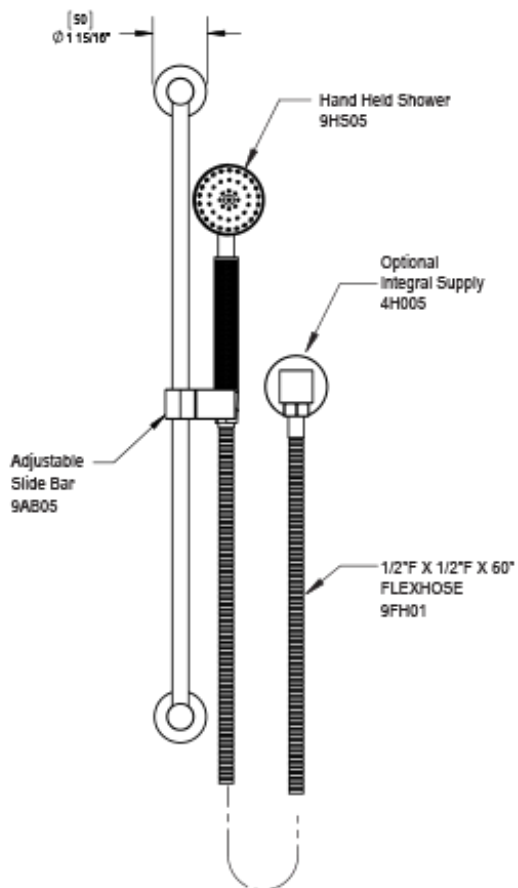

# 26HORCHCH Specifications

TEMPERATURE CONTROL VALVE WITH STOPS & TWO WAY DIVERTER WITH SHUT-OFF, TRIM ONLY

VOLUME CONTROL VALVE, TRIM ONLY

ADJUSTABLE SLIDE BAR WITH HAND HELD SHOWER ASSEMBLY

WALL MOUNT BIDET & FOOT RINSE WITH DUAL FUNCTION SPRAY

INTEGRAL SUPPLY WITH 1/2" NPT X 1/2" NPSM X 3" NIPPLE

3 FUNCTION SHOWER HEAD WITH 8" SHOWER ARM & FLANGE