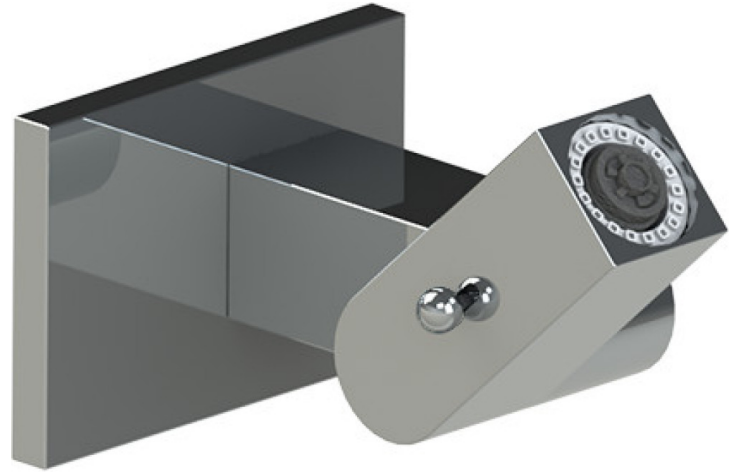

# 26HORCHCH Specifications

TEMPERATURE CONTROL VALVE WITH STOPS & TWO WAY DIVERTER WITH SHUT-OFF, TRIM ONLY

VOLUME CONTROL VALVE, TRIM ONLY

ADJUSTABLE SLIDE BAR WITH HAND HELD SHOWER ASSEMBLY

WALL MOUNT BIDET & FOOT RINSE WITH DUAL FUNCTION SPRAY

INTEGRAL SUPPLY WITH 1/2" NPT X 1/2" NPSM X 3" NIPPLE

3 FUNCTION SHOWER HEAD WITH 8" SHOWER ARM & FLANGE