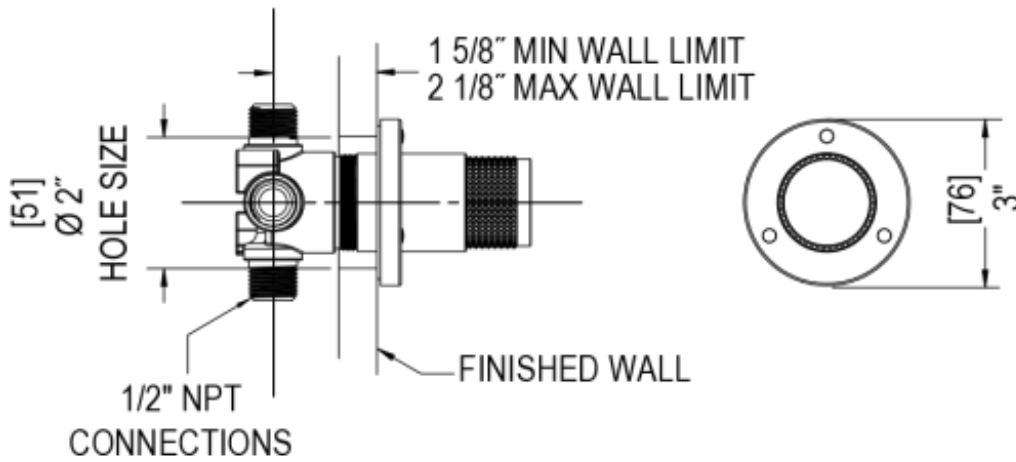

# 25HORCHCH Specifications

THREE WAY DIVERTER WITH SHUT-OFFS IN BETWEEN FUNCTIONS, TRIM ONLY

ADJUSTABLE SLIDE BAR WITH HAND HELD SHOWER ASSEMBLY

INTEGRAL SUPPLY WITH 1/2" NPT X 1/2" NPSM X 3" NIPPLE

8" SHOWER HEAD WITH CEILING MOUNT 8" SHOWER ARM FLANGE

WALL MOUNT TUB SPOUT. 1/2" SLIP FIT

TEMPERATURE CONTROL VALVE WITH STOPS, TRIM ONLY