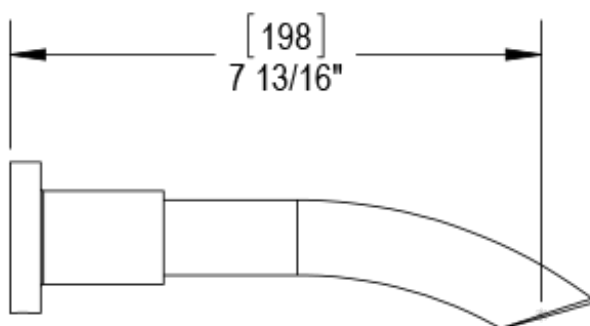

# 25HORCHCH Specifications

THREE WAY DIVERTER WITH SHUT-OFFS IN BETWEEN FUNCTIONS, TRIM ONLY

ADJUSTABLE SLIDE BAR WITH HAND HELD SHOWER ASSEMBLY

INTEGRAL SUPPLY WITH 1/2" NPT X 1/2" NPSM X 3" NIPPLE

8" SHOWER HEAD WITH CEILING MOUNT 8" SHOWER ARM FLANGE

WALL MOUNT TUB SPOUT. 1/2" SLIP FIT

TEMPERATURE CONTROL VALVE WITH STOPS, TRIM ONLY