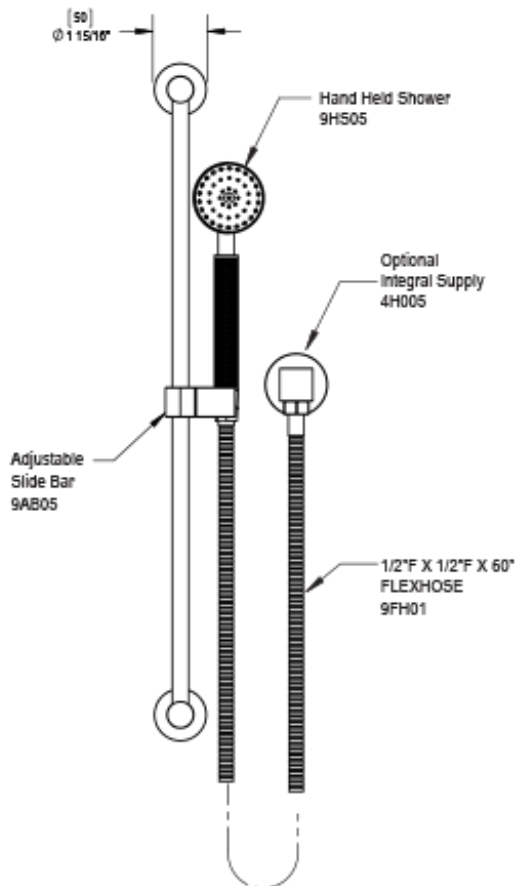

# 25HORCHCH Specifications

THREE WAY DIVERTER WITH SHUT-OFFS IN BETWEEN FUNCTIONS, TRIM ONLY

ADJUSTABLE SLIDE BAR WITH HAND HELD SHOWER ASSEMBLY

INTEGRAL SUPPLY WITH 1/2" NPT X 1/2" NPSM X 3" NIPPLE

8" SHOWER HEAD WITH CEILING MOUNT 8" SHOWER ARM FLANGE

WALL MOUNT TUB SPOUT. 1/2" SLIP FIT

TEMPERATURE CONTROL VALVE WITH STOPS, TRIM ONLY