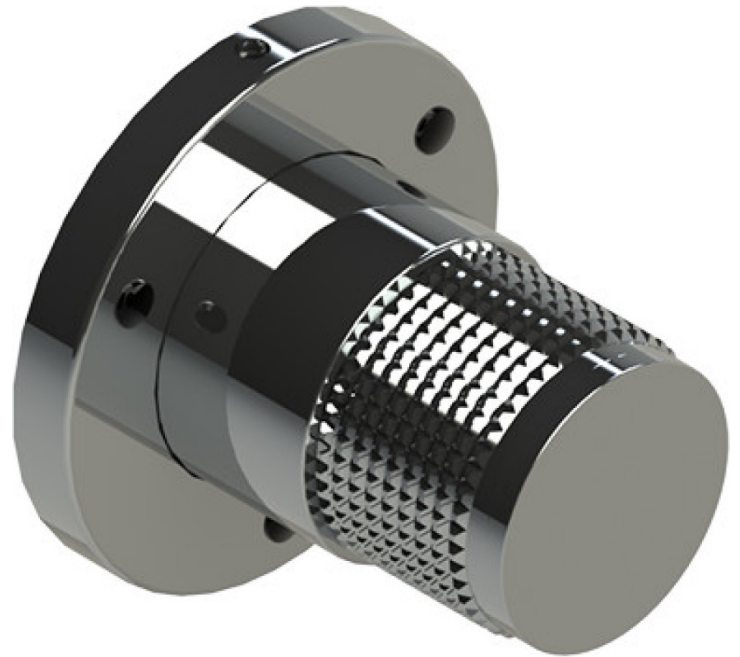

# 25HORCHCH Specifications

THREE WAY DIVERTER WITH SHUT-OFFS IN BETWEEN FUNCTIONS, TRIM ONLY

ADJUSTABLE SLIDE BAR WITH HAND HELD SHOWER ASSEMBLY

INTEGRAL SUPPLY WITH 1/2" NPT X 1/2" NPSM X 3" NIPPLE

8" SHOWER HEAD WITH CEILING MOUNT 8" SHOWER ARM FLANGE

WALL MOUNT TUB SPOUT. 1/2" SLIP FIT

TEMPERATURE CONTROL VALVE WITH STOPS, TRIM ONLY