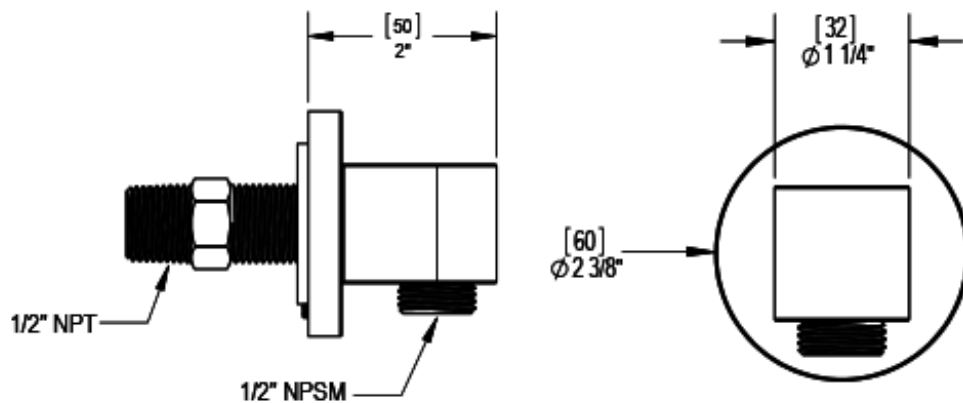

# 25HORCHCH Specifications

THREE WAY DIVERTER WITH SHUT-OFFS IN BETWEEN FUNCTIONS, TRIM ONLY

ADJUSTABLE SLIDE BAR WITH HAND HELD SHOWER ASSEMBLY

INTEGRAL SUPPLY WITH 1/2" NPT X 1/2" NPSM X 3" NIPPLE

8" SHOWER HEAD WITH CEILING MOUNT 8" SHOWER ARM FLANGE

WALL MOUNT TUB SPOUT. 1/2" SLIP FIT

TEMPERATURE CONTROL VALVE WITH STOPS, TRIM ONLY