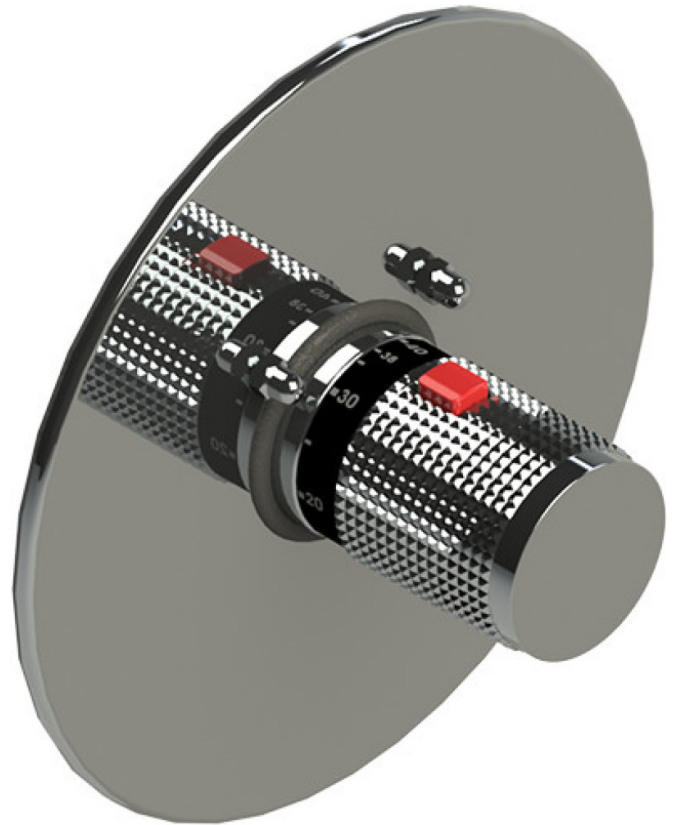

# 25HORCHCH Specifications

THREE WAY DIVERTER WITH SHUT-OFFS IN BETWEEN FUNCTIONS, TRIM ONLY

ADJUSTABLE SLIDE BAR WITH HAND HELD SHOWER ASSEMBLY

INTEGRAL SUPPLY WITH 1/2" NPT X 1/2" NPSM X 3" NIPPLE

8" SHOWER HEAD WITH CEILING MOUNT 8" SHOWER ARM FLANGE

WALL MOUNT TUB SPOUT. 1/2" SLIP FIT

TEMPERATURE CONTROL VALVE WITH STOPS, TRIM ONLY