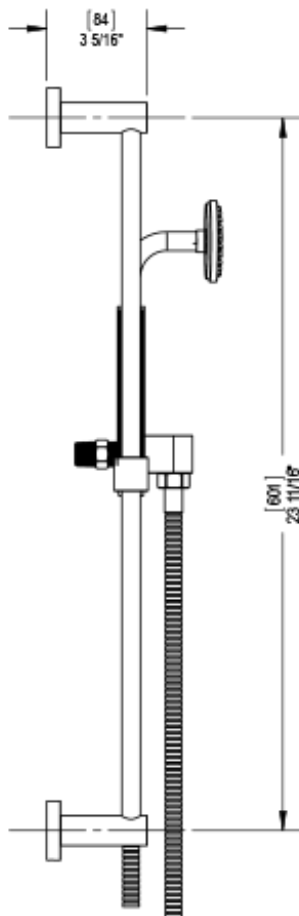

# 25HORCHCH Specifications

THREE WAY DIVERTER WITH SHUT-OFFS IN BETWEEN FUNCTIONS, TRIM ONLY

ADJUSTABLE SLIDE BAR WITH HAND HELD SHOWER ASSEMBLY

INTEGRAL SUPPLY WITH 1/2" NPT X 1/2" NPSM X 3" NIPPLE

8" SHOWER HEAD WITH CEILING MOUNT 8" SHOWER ARM FLANGE

WALL MOUNT TUB SPOUT. 1/2" SLIP FIT

TEMPERATURE CONTROL VALVE WITH STOPS, TRIM ONLY