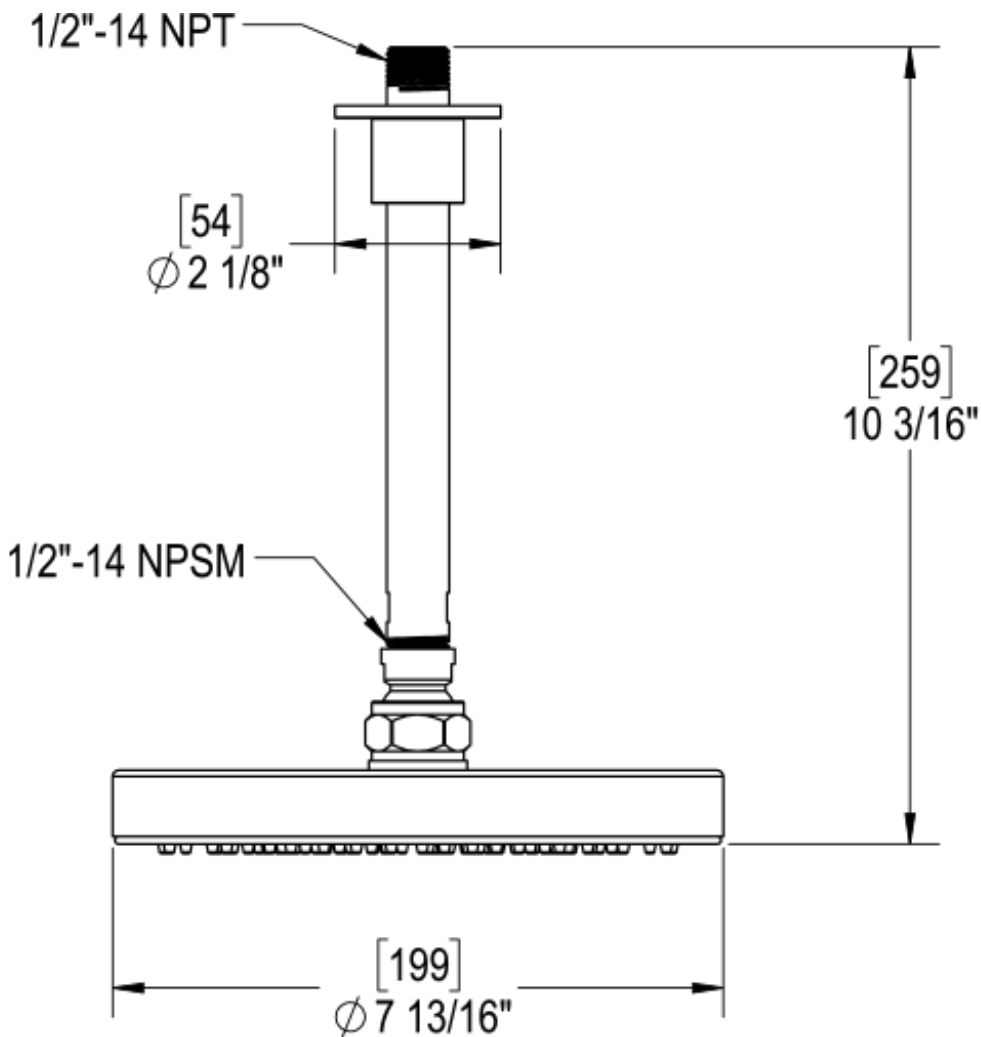

# 25HORCHCH Specifications

THREE WAY DIVERTER WITH SHUT-OFFS IN BETWEEN FUNCTIONS, TRIM ONLY

ADJUSTABLE SLIDE BAR WITH HAND HELD SHOWER ASSEMBLY

INTEGRAL SUPPLY WITH 1/2" NPT X 1/2" NPSM X 3" NIPPLE

8" SHOWER HEAD WITH CEILING MOUNT 8" SHOWER ARM FLANGE

WALL MOUNT TUB SPOUT. 1/2" SLIP FIT

TEMPERATURE CONTROL VALVE WITH STOPS, TRIM ONLY