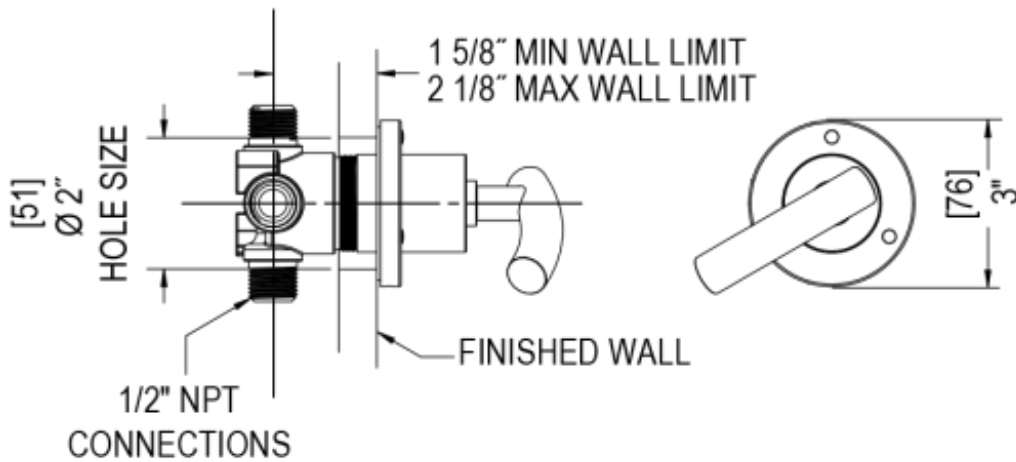

# 25HORCHCH Specifications

THREE WAY DIVERTER WITH SHUT-OFFS IN BETWEEN FUNCTIONS, TRIM ONLY

ADJUSTABLE SLIDE BAR WITH HAND HELD SHOWER ASSEMBLY

INTEGRAL SUPPLY WITH 1/2" NPT X 1/2" NPSM X 3" NIPPLE

8" SHOWER HEAD WITH CEILING MOUNT 8" SHOWER ARM FLANGE

WALL MOUNT TUB SPOUT. 1/2" SLIP FIT

TEMPERATURE CONTROL VALVE WITH STOPS, TRIM ONLY