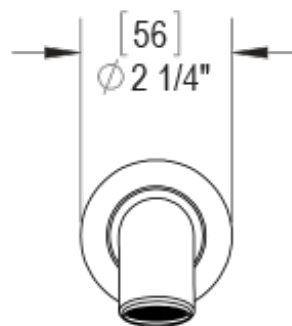

# 25HORCHCH Specifications

THREE WAY DIVERTER WITH SHUT-OFFS IN BETWEEN FUNCTIONS, TRIM ONLY

ADJUSTABLE SLIDE BAR WITH HAND HELD SHOWER ASSEMBLY

INTEGRAL SUPPLY WITH 1/2" NPT X 1/2" NPSM X 3" NIPPLE

8" SHOWER HEAD WITH CEILING MOUNT 8" SHOWER ARM FLANGE

WALL MOUNT TUB SPOUT. 1/2" SLIP FIT

TEMPERATURE CONTROL VALVE WITH STOPS, TRIM ONLY