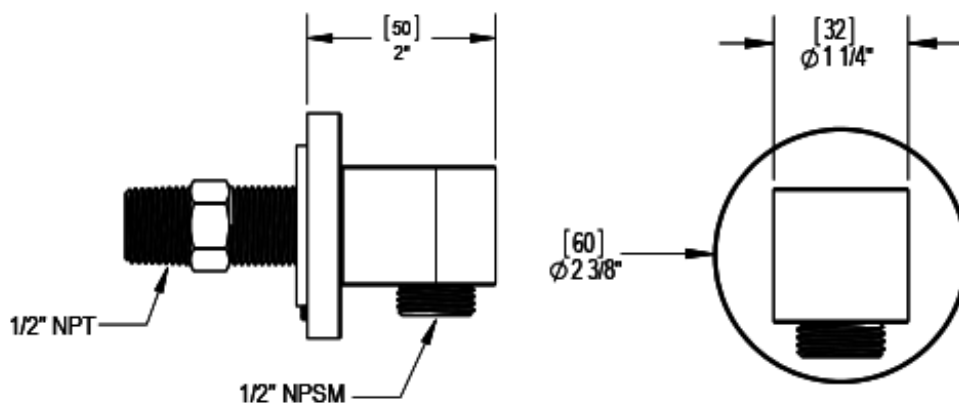

## Specifications

THREE WAY DIVERTER WITH SHUT-OFFS IN BETWEEN FUNCTIONS, TRIM ONLY

ADJUSTABLE SLIDE BAR WITH HAND HELD SHOWER ASSEMBLY

INTEGRAL SUPPLY WITH 1/2" NPT X 1/2" NPSM X 3" NIPPLE

8" SHOWER HEAD WITH CEILING MOUNT 8" SHOWER ARM FLANGE

WALL MOUNT TUB SPOUT. 1/2" SLIP FIT

TEMPERATURE CONTROL VALVE WITH STOPS, TRIM ONLY