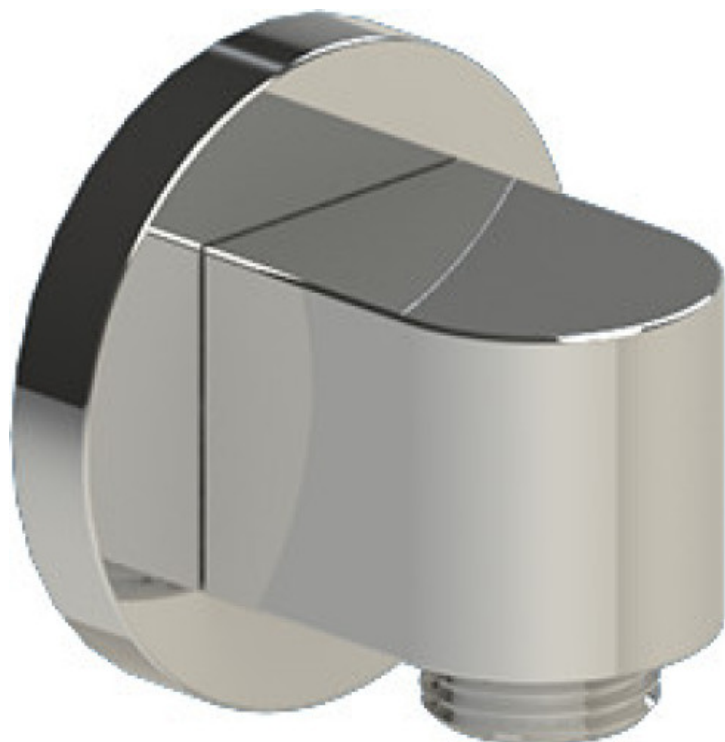

## Specifications

THREE WAY DIVERTER WITH SHUT-OFFS IN BETWEEN FUNCTIONS, TRIM ONLY

ADJUSTABLE SLIDE BAR WITH HAND HELD SHOWER ASSEMBLY

INTEGRAL SUPPLY WITH 1/2" NPT X 1/2" NPSM X 3" NIPPLE

8" SHOWER HEAD WITH CEILING MOUNT 8" SHOWER ARM FLANGE

WALL MOUNT TUB SPOUT. 1/2" SLIP FIT

TEMPERATURE CONTROL VALVE WITH STOPS, TRIM ONLY