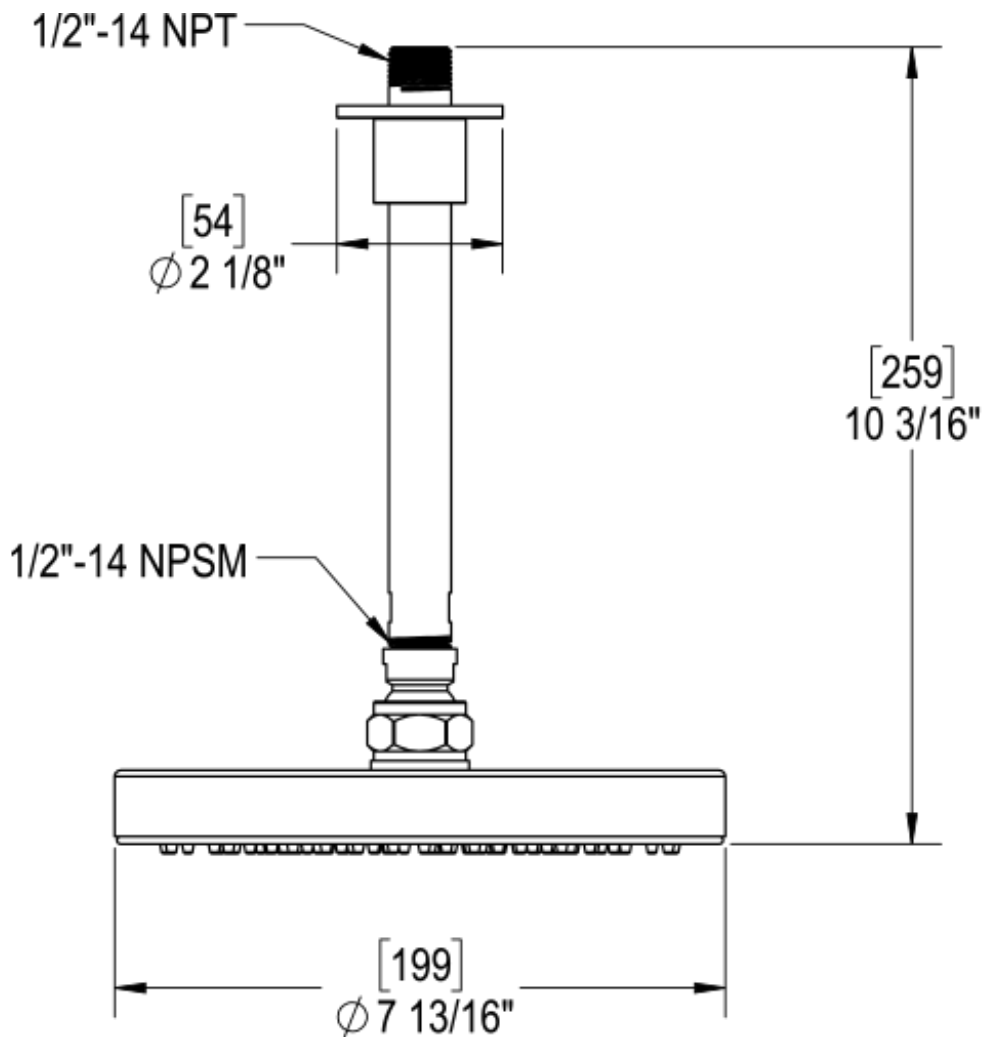

## Specifications

THREE WAY DIVERTER WITH SHUT-OFFS IN BETWEEN FUNCTIONS, TRIM ONLY

ADJUSTABLE SLIDE BAR WITH HAND HELD SHOWER ASSEMBLY

INTEGRAL SUPPLY WITH 1/2" NPT X 1/2" NPSM X 3" NIPPLE

8" SHOWER HEAD WITH CEILING MOUNT 8" SHOWER ARM FLANGE

WALL MOUNT TUB SPOUT. 1/2" SLIP FIT

TEMPERATURE CONTROL VALVE WITH STOPS, TRIM ONLY