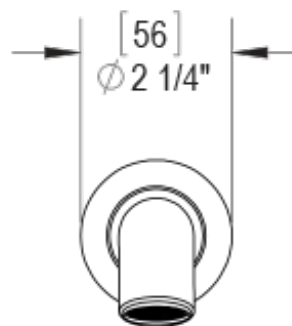

## Specifications

THREE WAY DIVERTER WITH SHUT-OFFS IN BETWEEN FUNCTIONS, TRIM ONLY

ADJUSTABLE SLIDE BAR WITH HAND HELD SHOWER ASSEMBLY

INTEGRAL SUPPLY WITH 1/2" NPT X 1/2" NPSM X 3" NIPPLE

8" SHOWER HEAD WITH CEILING MOUNT 8" SHOWER ARM FLANGE

WALL MOUNT TUB SPOUT. 1/2" SLIP FIT

TEMPERATURE CONTROL VALVE WITH STOPS, TRIM ONLY