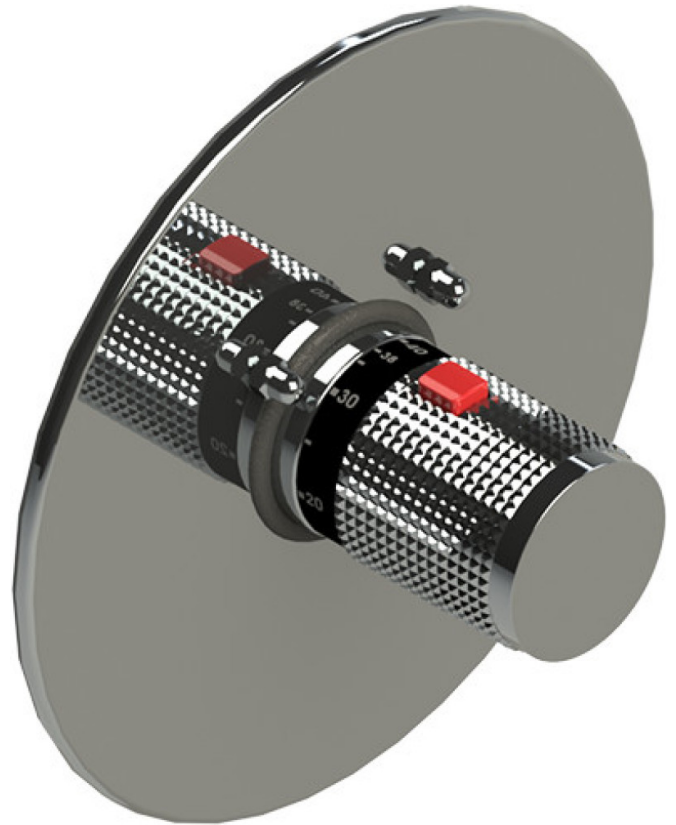

# 25HOLCHCH

## Specifications

THREE WAY DIVERTER WITH SHUT-OFFS IN BETWEEN FUNCTIONS, TRIM ONLY

ADJUSTABLE SLIDE BAR WITH HAND HELD SHOWER ASSEMBLY

INTEGRAL SUPPLY WITH 1/2" NPT X 1/2" NPSM X 3" NIPPLE

8" SHOWER HEAD WITH CEILING MOUNT 8" SHOWER ARM FLANGE

WALL MOUNT TUB SPOUT. 1/2" SLIP FIT

TEMPERATURE CONTROL VALVE WITH STOPS, TRIM ONLY