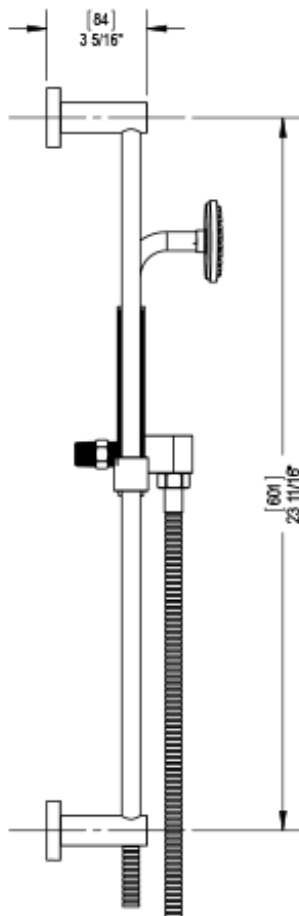

# 25HOLCHCH

## Specifications

THREE WAY DIVERTER WITH SHUT-OFFS IN BETWEEN FUNCTIONS, TRIM ONLY

ADJUSTABLE SLIDE BAR WITH HAND HELD SHOWER ASSEMBLY

INTEGRAL SUPPLY WITH 1/2" NPT X 1/2" NPSM X 3" NIPPLE

8" SHOWER HEAD WITH CEILING MOUNT 8" SHOWER ARM FLANGE

WALL MOUNT TUB SPOUT. 1/2" SLIP FIT

TEMPERATURE CONTROL VALVE WITH STOPS, TRIM ONLY