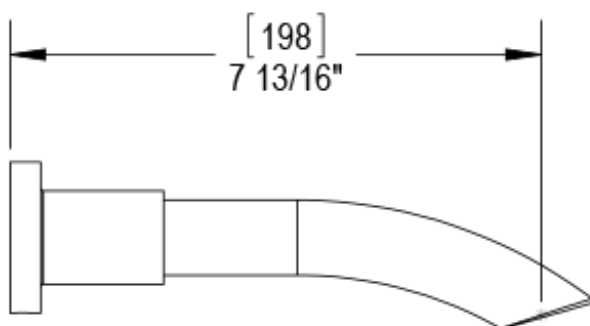

## Specifications

THREE WAY DIVERTER WITH SHUT-OFFS IN BETWEEN FUNCTIONS, TRIM ONLY

ADJUSTABLE SLIDE BAR WITH HAND HELD SHOWER ASSEMBLY

INTEGRAL SUPPLY WITH 1/2" NPT X 1/2" NPSM X 3" NIPPLE

8" SHOWER HEAD WITH CEILING MOUNT 8" SHOWER ARM FLANGE

WALL MOUNT TUB SPOUT. 1/2" SLIP FIT

TEMPERATURE CONTROL VALVE WITH STOPS, TRIM ONLY