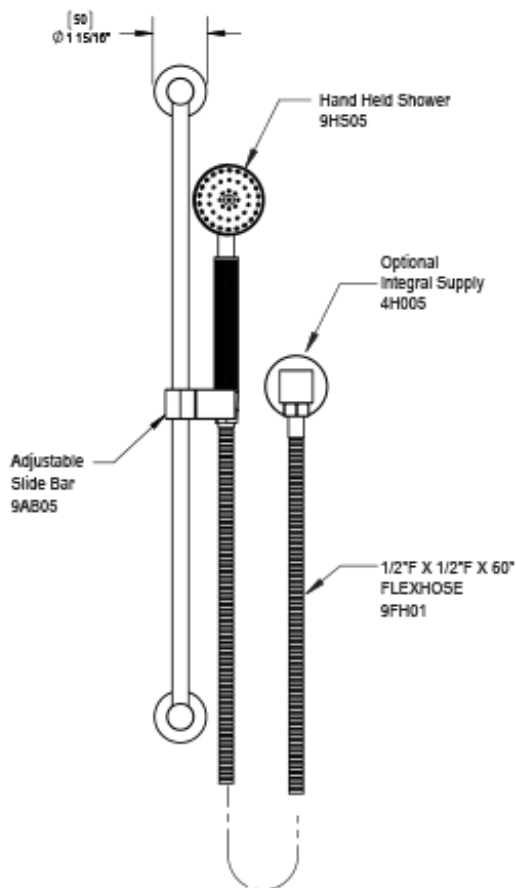

# 25HOLCHCH

## Specifications

THREE WAY DIVERTER WITH SHUT-OFFS IN BETWEEN FUNCTIONS, TRIM ONLY

ADJUSTABLE SLIDE BAR WITH HAND HELD SHOWER ASSEMBLY

INTEGRAL SUPPLY WITH 1/2" NPT X 1/2" NPSM X 3" NIPPLE

8" SHOWER HEAD WITH CEILING MOUNT 8" SHOWER ARM FLANGE

WALL MOUNT TUB SPOUT. 1/2" SLIP FIT

TEMPERATURE CONTROL VALVE WITH STOPS, TRIM ONLY