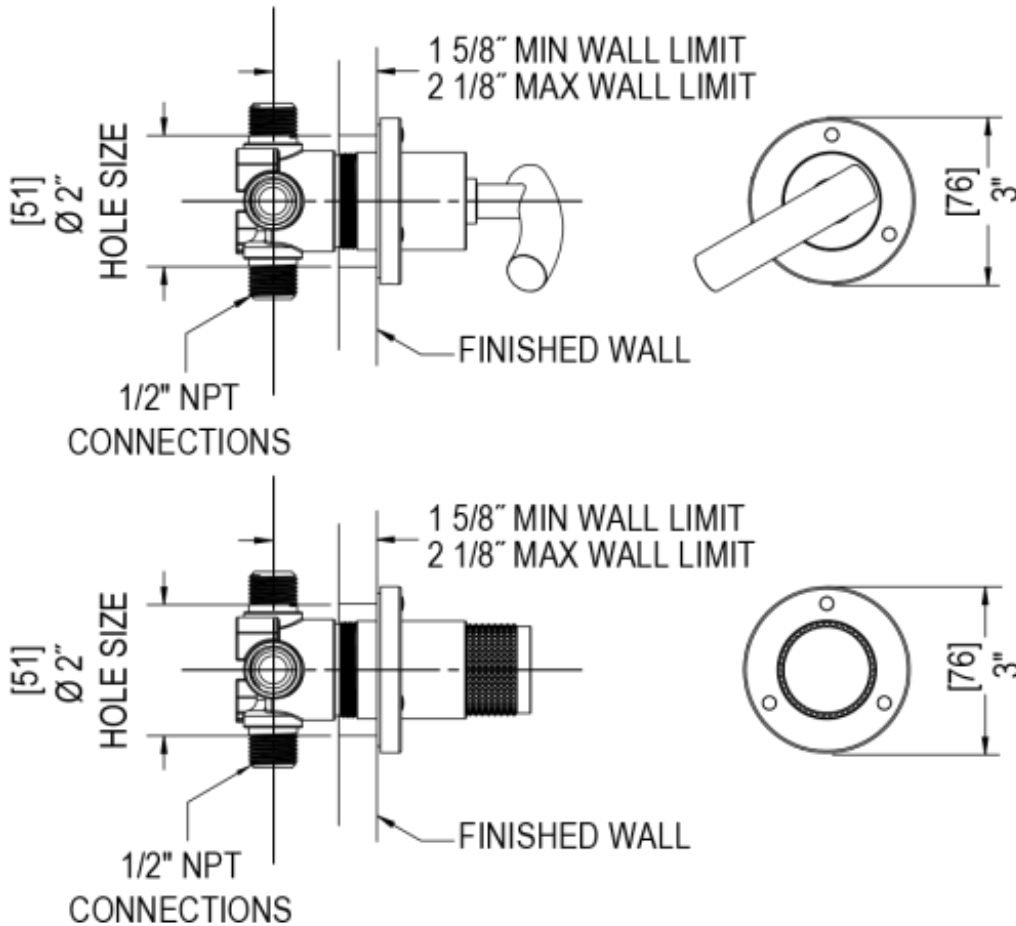

## Specifications

THREE WAY DIVERTER WITH SHUT-OFFS IN BETWEEN FUNCTIONS, TRIM ONLY

ADJUSTABLE SLIDE BAR WITH HAND HELD SHOWER ASSEMBLY

INTEGRAL SUPPLY WITH 1/2" NPT X 1/2" NPSM X 3" NIPPLE

8" SHOWER HEAD WITH CEILING MOUNT 8" SHOWER ARM FLANGE

WALL MOUNT TUB SPOUT. 1/2" SLIP FIT

TEMPERATURE CONTROL VALVE WITH STOPS, TRIM ONLY