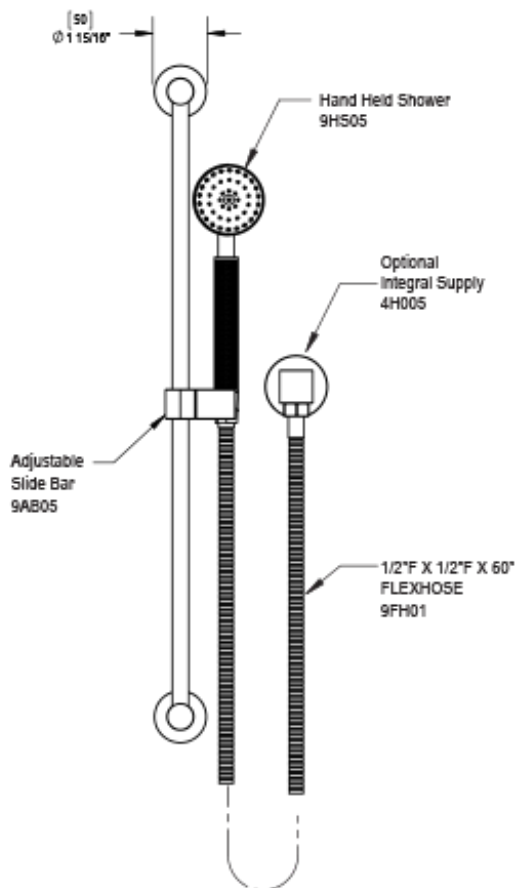

# 24HOLCHCH

## Specifications

THREE WAY DIVERTER WITH SHUT-OFFS IN BETWEEN FUNCTIONS, TRIM ONLY

ADJUSTABLE SLIDE BAR WITH HAND HELD SHOWER ASSEMBLY

INTEGRAL SUPPLY WITH 1/2" NPT X 1/2" NPSM X 3" NIPPLE

8" SHOWER HEAD WITH WALL MOUNT 16" SHOWER ARM & FLANGE

WALL MOUNT TUB SPOUT. 1/2" SLIP FIT

TEMPERATURE CONTROL VALVE WITH STOPS, TRIM ONLY