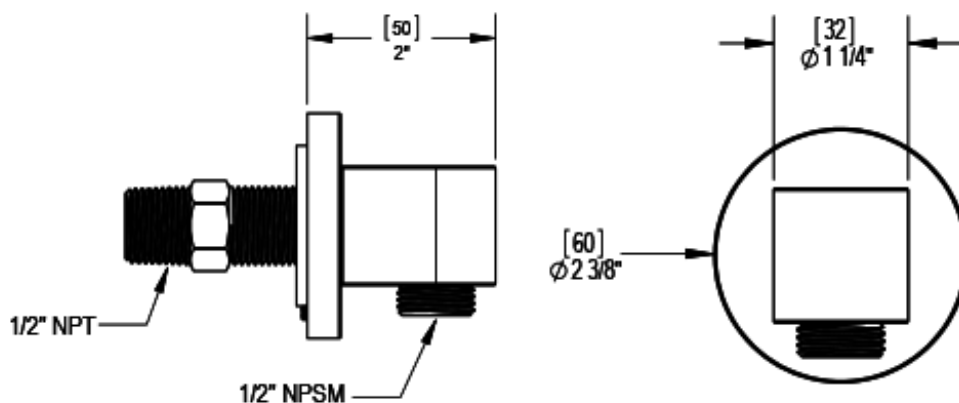

## Specifications

THREE WAY DIVERTER WITH SHUT-OFFS IN BETWEEN FUNCTIONS, TRIM ONLY

ADJUSTABLE SLIDE BAR WITH HAND HELD SHOWER ASSEMBLY

INTEGRAL SUPPLY WITH 1/2" NPT X 1/2" NPSM X 3" NIPPLE

8" SHOWER HEAD WITH WALL MOUNT 16" SHOWER ARM & FLANGE

WALL MOUNT TUB SPOUT. 1/2" SLIP FIT

TEMPERATURE CONTROL VALVE WITH STOPS, TRIM ONLY