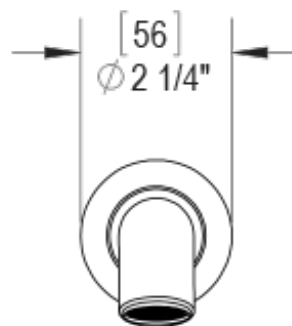

## Specifications

THREE WAY DIVERTER WITH SHUT-OFFS IN BETWEEN FUNCTIONS, TRIM ONLY

ADJUSTABLE SLIDE BAR WITH HAND HELD SHOWER ASSEMBLY

INTEGRAL SUPPLY WITH 1/2" NPT X 1/2" NPSM X 3" NIPPLE

8" SHOWER HEAD WITH WALL MOUNT 16" SHOWER ARM & FLANGE

WALL MOUNT TUB SPOUT. 1/2" SLIP FIT

TEMPERATURE CONTROL VALVE WITH STOPS, TRIM ONLY