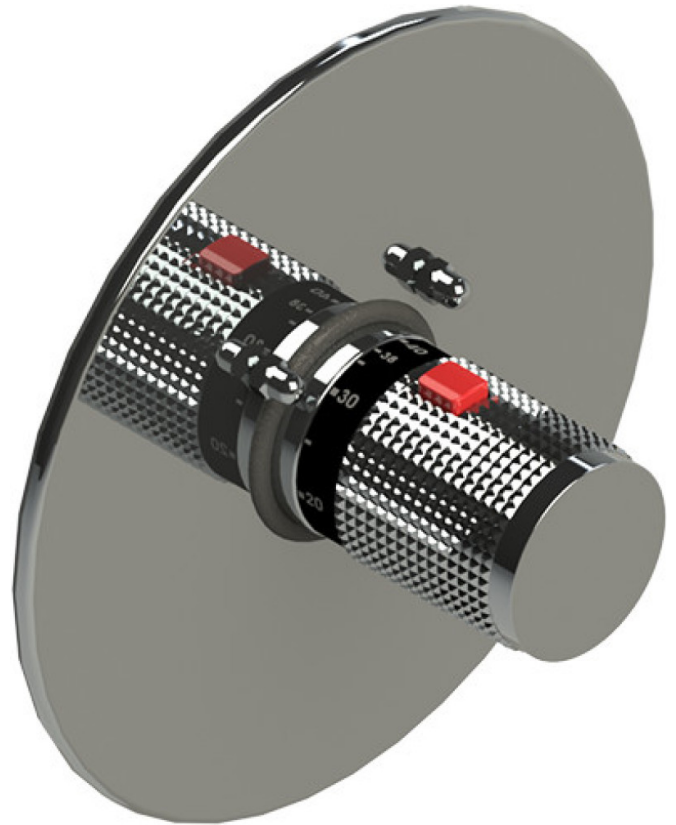

# 24HOLCHCH

## Specifications

THREE WAY DIVERTER WITH SHUT-OFFS IN BETWEEN FUNCTIONS, TRIM ONLY

ADJUSTABLE SLIDE BAR WITH HAND HELD SHOWER ASSEMBLY

INTEGRAL SUPPLY WITH 1/2" NPT X 1/2" NPSM X 3" NIPPLE

8" SHOWER HEAD WITH WALL MOUNT 16" SHOWER ARM & FLANGE

WALL MOUNT TUB SPOUT. 1/2" SLIP FIT

TEMPERATURE CONTROL VALVE WITH STOPS, TRIM ONLY