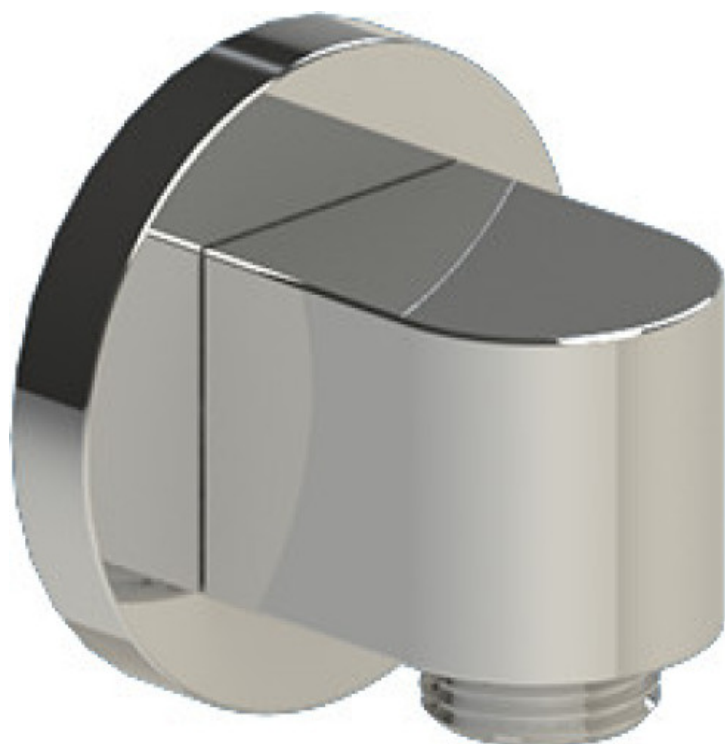

## Specifications

THREE WAY DIVERTER WITH SHUT-OFFS IN BETWEEN FUNCTIONS, TRIM ONLY

ADJUSTABLE SLIDE BAR WITH HAND HELD SHOWER ASSEMBLY

INTEGRAL SUPPLY WITH 1/2" NPT X 1/2" NPSM X 3" NIPPLE

8" SHOWER HEAD WITH WALL MOUNT 16" SHOWER ARM & FLANGE

WALL MOUNT TUB SPOUT. 1/2" SLIP FIT

TEMPERATURE CONTROL VALVE WITH STOPS, TRIM ONLY