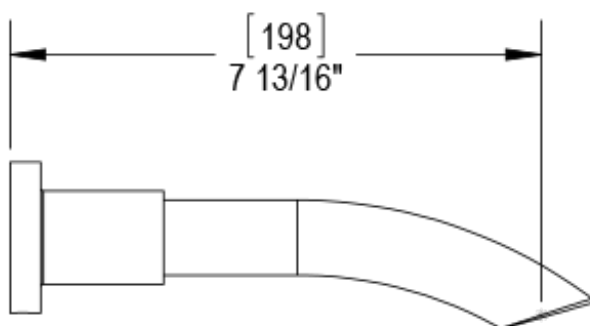

## Specifications

THREE WAY DIVERTER WITH SHUT-OFFS IN BETWEEN FUNCTIONS, TRIM ONLY

ADJUSTABLE SLIDE BAR WITH HAND HELD SHOWER ASSEMBLY

INTEGRAL SUPPLY WITH 1/2" NPT X 1/2" NPSM X 3" NIPPLE

8" SHOWER HEAD WITH WALL MOUNT 16" SHOWER ARM & FLANGE

WALL MOUNT TUB SPOUT. 1/2" SLIP FIT

TEMPERATURE CONTROL VALVE WITH STOPS, TRIM ONLY