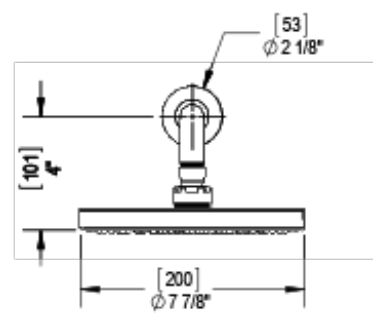

## Specifications

THREE WAY DIVERTER WITH SHUT-OFFS IN BETWEEN FUNCTIONS, TRIM ONLY

ADJUSTABLE SLIDE BAR WITH HAND HELD SHOWER ASSEMBLY

INTEGRAL SUPPLY WITH 1/2" NPT X 1/2" NPSM X 3" NIPPLE

8" SHOWER HEAD WITH WALL MOUNT 16" SHOWER ARM & FLANGE

WALL MOUNT TUB SPOUT. 1/2" SLIP FIT

TEMPERATURE CONTROL VALVE WITH STOPS, TRIM ONLY