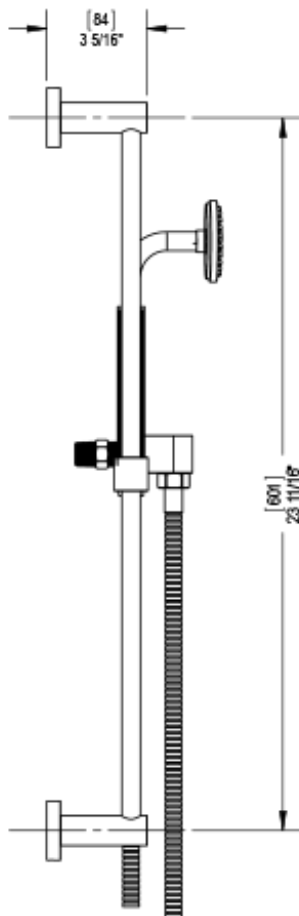

# 24HOLCHCH

## Specifications

THREE WAY DIVERTER WITH SHUT-OFFS IN BETWEEN FUNCTIONS, TRIM ONLY

ADJUSTABLE SLIDE BAR WITH HAND HELD SHOWER ASSEMBLY

INTEGRAL SUPPLY WITH 1/2" NPT X 1/2" NPSM X 3" NIPPLE

8" SHOWER HEAD WITH WALL MOUNT 16" SHOWER ARM & FLANGE

WALL MOUNT TUB SPOUT. 1/2" SLIP FIT

TEMPERATURE CONTROL VALVE WITH STOPS, TRIM ONLY