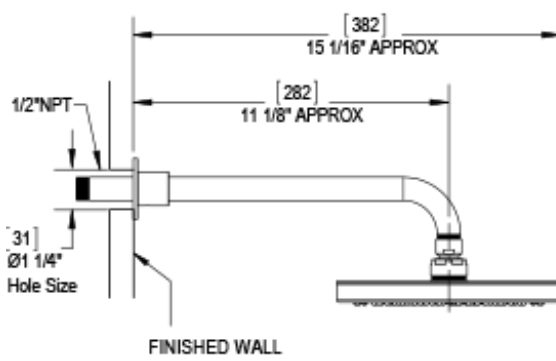

## Specifications

THREE WAY DIVERTER WITH SHUT-OFFS IN BETWEEN FUNCTIONS, TRIM ONLY

ADJUSTABLE SLIDE BAR WITH HAND HELD SHOWER ASSEMBLY

INTEGRAL SUPPLY WITH 1/2" NPT X 1/2" NPSM X 3" NIPPLE

8" SHOWER HEAD WITH WALL MOUNT 16" SHOWER ARM & FLANGE

WALL MOUNT TUB SPOUT. 1/2" SLIP FIT

TEMPERATURE CONTROL VALVE WITH STOPS, TRIM ONLY