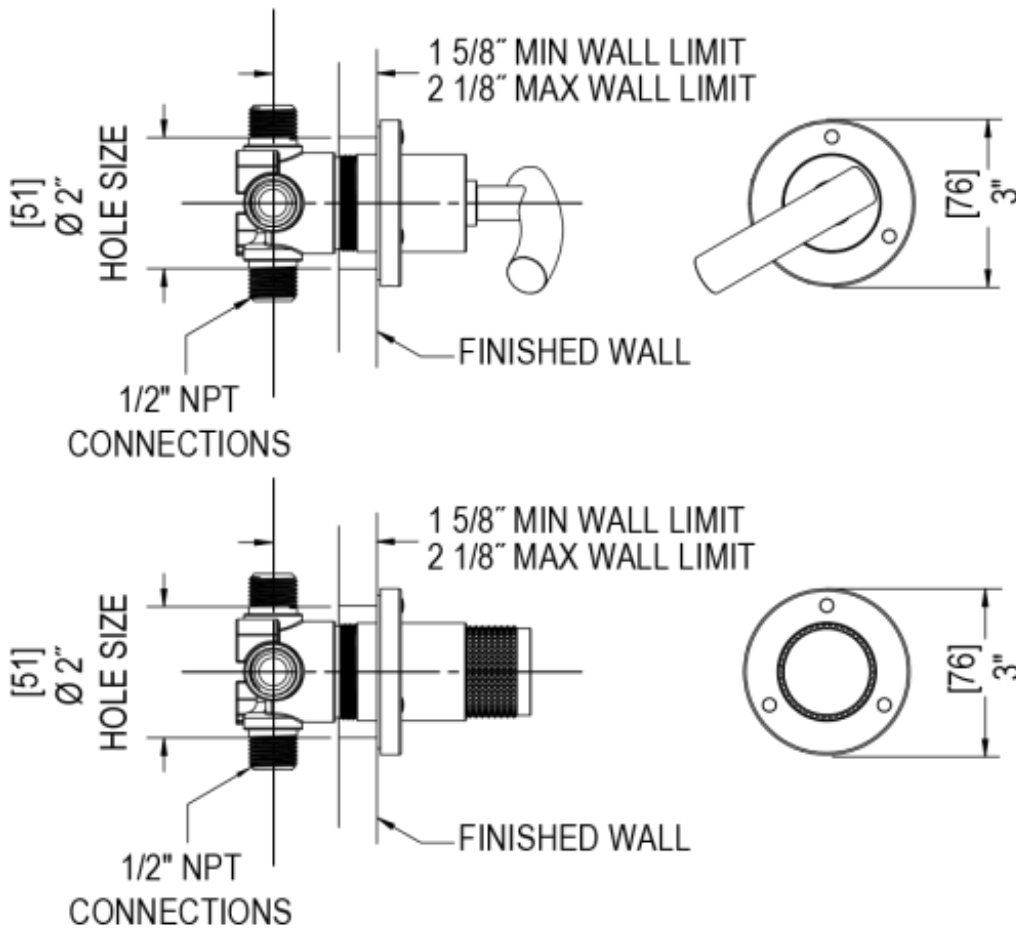

## Specifications

THREE WAY DIVERTER WITH SHUT-OFFS IN BETWEEN FUNCTIONS, TRIM ONLY

ADJUSTABLE SLIDE BAR WITH HAND HELD SHOWER ASSEMBLY

INTEGRAL SUPPLY WITH 1/2" NPT X 1/2" NPSM X 3" NIPPLE

8" SHOWER HEAD WITH WALL MOUNT 16" SHOWER ARM & FLANGE

WALL MOUNT TUB SPOUT. 1/2" SLIP FIT

TEMPERATURE CONTROL VALVE WITH STOPS, TRIM ONLY