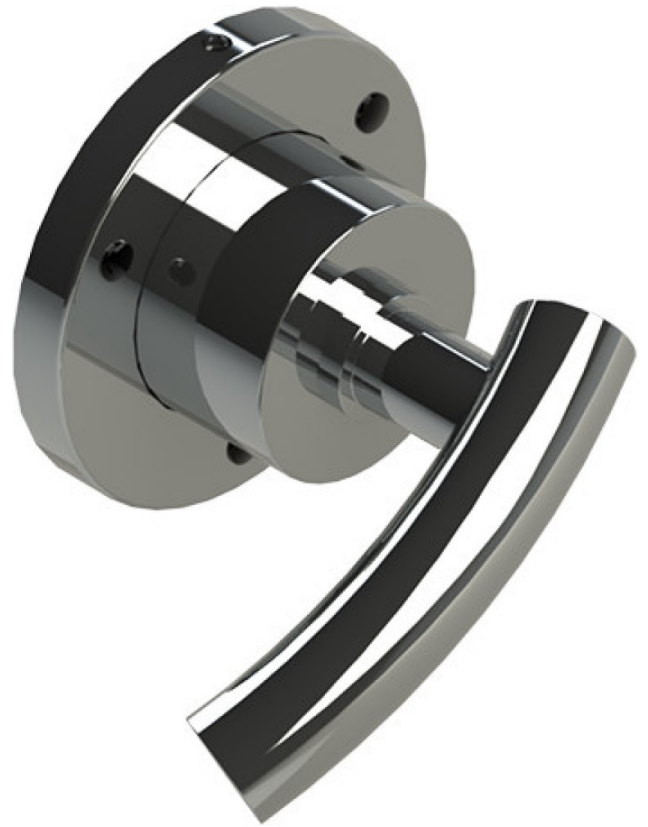

# 24HOLCHCH

## Specifications

THREE WAY DIVERTER WITH SHUT-OFFS IN BETWEEN FUNCTIONS, TRIM ONLY

ADJUSTABLE SLIDE BAR WITH HAND HELD SHOWER ASSEMBLY

INTEGRAL SUPPLY WITH 1/2" NPT X 1/2" NPSM X 3" NIPPLE

8" SHOWER HEAD WITH WALL MOUNT 16" SHOWER ARM & FLANGE

WALL MOUNT TUB SPOUT. 1/2" SLIP FIT

TEMPERATURE CONTROL VALVE WITH STOPS, TRIM ONLY