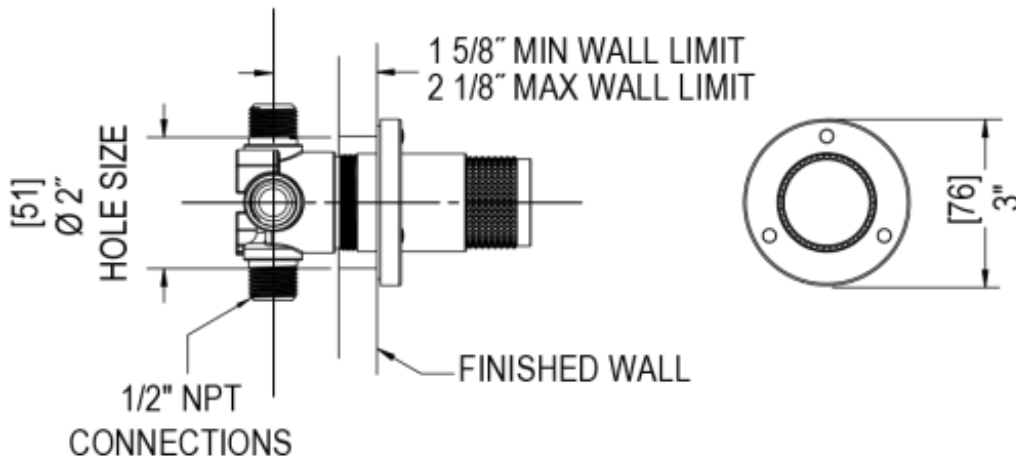

23HORCHCH

Specifications

THREE WAY DIVERTER WITH SHUT-OFFS IN BETWEEN FUNCTIONS, TRIM ONLY

ADJUSTABLE SLIDE BAR WITH HAND HELD SHOWER ASSEMBLY

INTEGRAL SUPPLY WITH 1/2" NPT X 1/2" NPSM X 3" NIPPLE

3 FUNCTION SHOWER HEAD WITH 8" SHOWER ARM & FLANGE

WALL MOUNT TUB SPOUT. 1/2" SLIP FIT

TEMPERATURE CONTROL VALVE WITH STOPS, TRIM ONLY