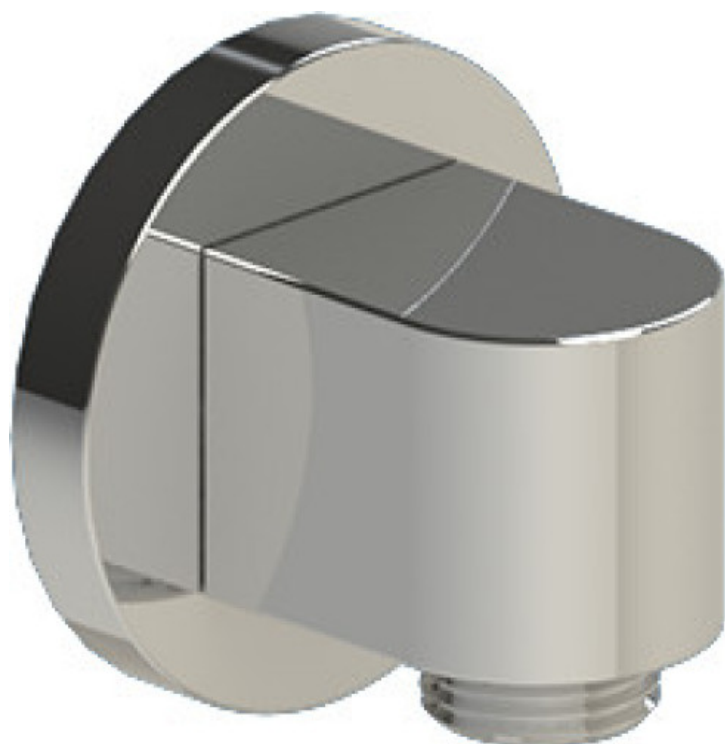

23HORCHCH

Specifications

THREE WAY DIVERTER WITH SHUT-OFFS IN BETWEEN FUNCTIONS, TRIM ONLY

ADJUSTABLE SLIDE BAR WITH HAND HELD SHOWER ASSEMBLY

INTEGRAL SUPPLY WITH 1/2" NPT X 1/2" NPSM X 3" NIPPLE

3 FUNCTION SHOWER HEAD WITH 8" SHOWER ARM & FLANGE

WALL MOUNT TUB SPOUT. 1/2" SLIP FIT

TEMPERATURE CONTROL VALVE WITH STOPS, TRIM ONLY