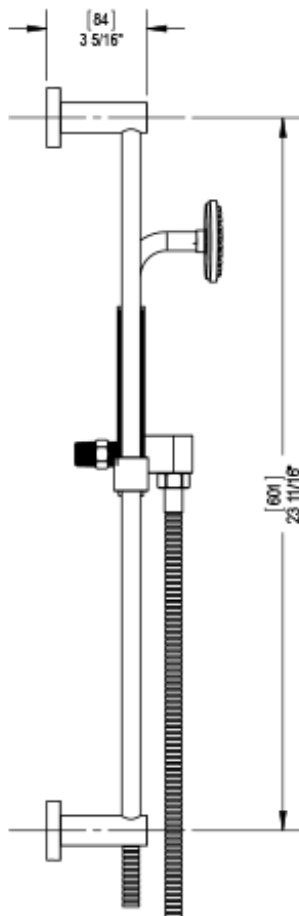

23HORCHCH

Specifications

THREE WAY DIVERTER WITH SHUT-OFFS IN BETWEEN FUNCTIONS, TRIM ONLY

ADJUSTABLE SLIDE BAR WITH HAND HELD SHOWER ASSEMBLY

INTEGRAL SUPPLY WITH 1/2" NPT X 1/2" NPSM X 3" NIPPLE

3 FUNCTION SHOWER HEAD WITH 8" SHOWER ARM & FLANGE

WALL MOUNT TUB SPOUT. 1/2" SLIP FIT

TEMPERATURE CONTROL VALVE WITH STOPS, TRIM ONLY