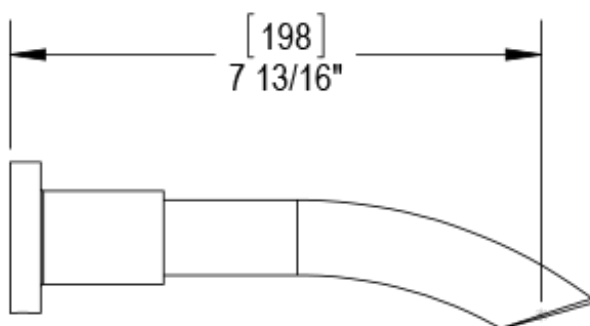

23HORCHCH

Specifications

THREE WAY DIVERTER WITH SHUT-OFFS IN BETWEEN FUNCTIONS, TRIM ONLY

ADJUSTABLE SLIDE BAR WITH HAND HELD SHOWER ASSEMBLY

INTEGRAL SUPPLY WITH 1/2" NPT X 1/2" NPSM X 3" NIPPLE

3 FUNCTION SHOWER HEAD WITH 8" SHOWER ARM & FLANGE

WALL MOUNT TUB SPOUT. 1/2" SLIP FIT

TEMPERATURE CONTROL VALVE WITH STOPS, TRIM ONLY