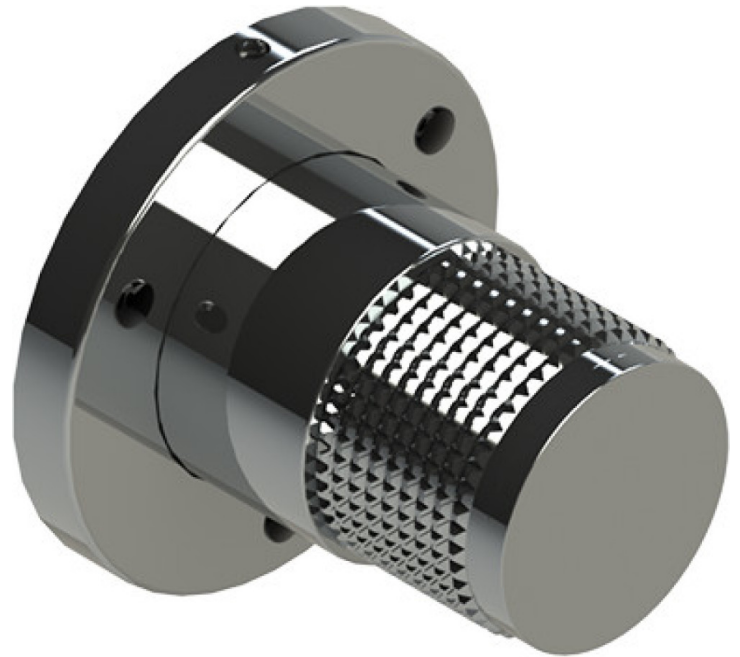

23HORCHCH

Specifications

THREE WAY DIVERTER WITH SHUT-OFFS IN BETWEEN FUNCTIONS, TRIM ONLY

ADJUSTABLE SLIDE BAR WITH HAND HELD SHOWER ASSEMBLY

INTEGRAL SUPPLY WITH 1/2" NPT X 1/2" NPSM X 3" NIPPLE

3 FUNCTION SHOWER HEAD WITH 8" SHOWER ARM & FLANGE

WALL MOUNT TUB SPOUT. 1/2" SLIP FIT

TEMPERATURE CONTROL VALVE WITH STOPS, TRIM ONLY