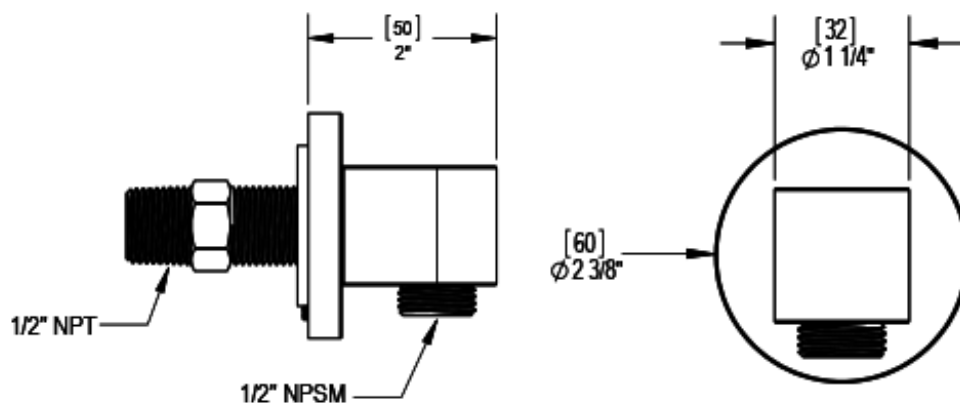

23HORCHCH

Specifications

THREE WAY DIVERTER WITH SHUT-OFFS IN BETWEEN FUNCTIONS, TRIM ONLY

ADJUSTABLE SLIDE BAR WITH HAND HELD SHOWER ASSEMBLY

INTEGRAL SUPPLY WITH 1/2" NPT X 1/2" NPSM X 3" NIPPLE

3 FUNCTION SHOWER HEAD WITH 8" SHOWER ARM & FLANGE

WALL MOUNT TUB SPOUT. 1/2" SLIP FIT

TEMPERATURE CONTROL VALVE WITH STOPS, TRIM ONLY