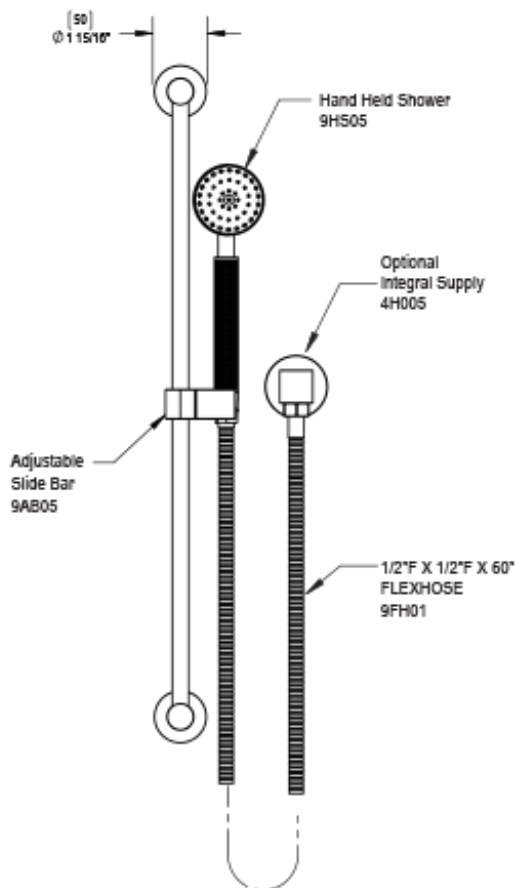

23HORCHCH

Specifications

THREE WAY DIVERTER WITH SHUT-OFFS IN BETWEEN FUNCTIONS, TRIM ONLY

ADJUSTABLE SLIDE BAR WITH HAND HELD SHOWER ASSEMBLY

INTEGRAL SUPPLY WITH 1/2" NPT X 1/2" NPSM X 3" NIPPLE

3 FUNCTION SHOWER HEAD WITH 8" SHOWER ARM & FLANGE

WALL MOUNT TUB SPOUT. 1/2" SLIP FIT

TEMPERATURE CONTROL VALVE WITH STOPS, TRIM ONLY