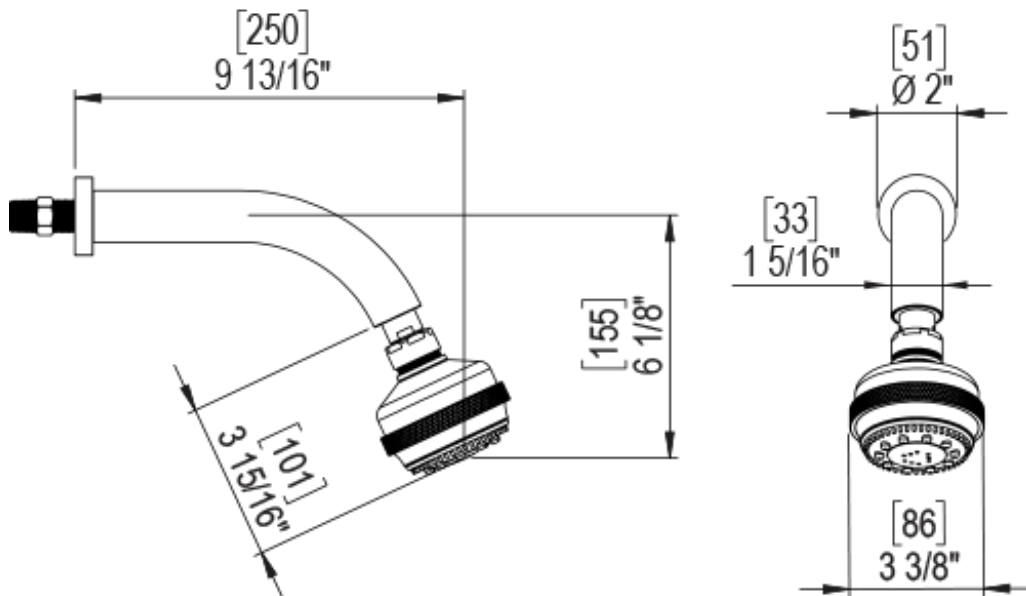

23HORCHCH

Specifications

THREE WAY DIVERTER WITH SHUT-OFFS IN BETWEEN FUNCTIONS, TRIM ONLY

ADJUSTABLE SLIDE BAR WITH HAND HELD SHOWER ASSEMBLY

INTEGRAL SUPPLY WITH 1/2" NPT X 1/2" NPSM X 3" NIPPLE

3 FUNCTION SHOWER HEAD WITH 8" SHOWER ARM & FLANGE

WALL MOUNT TUB SPOUT. 1/2" SLIP FIT

TEMPERATURE CONTROL VALVE WITH STOPS, TRIM ONLY