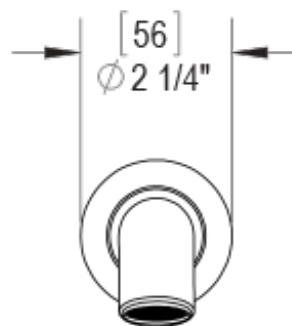

23HORCHCH

Specifications

THREE WAY DIVERTER WITH SHUT-OFFS IN BETWEEN FUNCTIONS, TRIM ONLY

ADJUSTABLE SLIDE BAR WITH HAND HELD SHOWER ASSEMBLY

INTEGRAL SUPPLY WITH 1/2" NPT X 1/2" NPSM X 3" NIPPLE

3 FUNCTION SHOWER HEAD WITH 8" SHOWER ARM & FLANGE

WALL MOUNT TUB SPOUT. 1/2" SLIP FIT

TEMPERATURE CONTROL VALVE WITH STOPS, TRIM ONLY