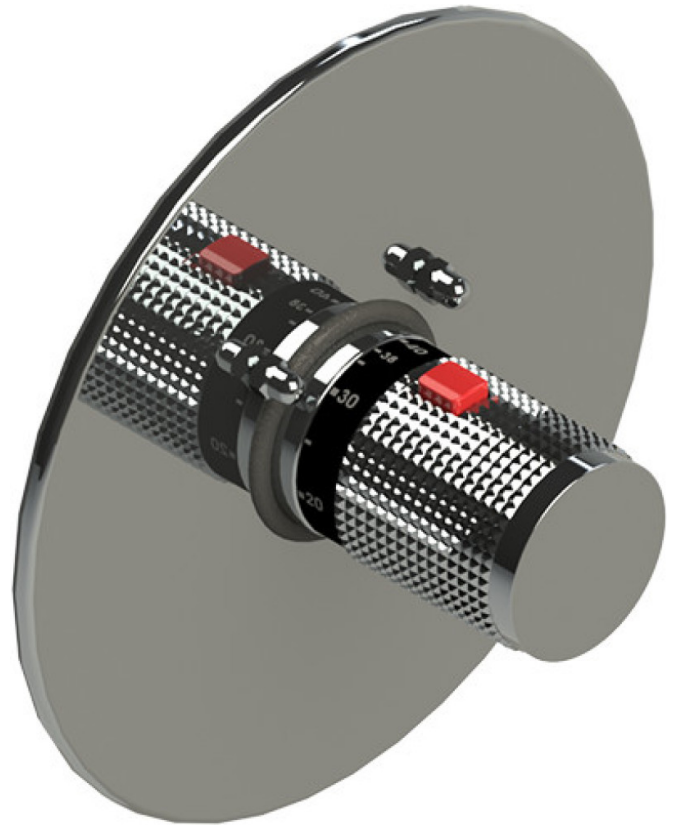

23HORCHCH

Specifications

THREE WAY DIVERTER WITH SHUT-OFFS IN BETWEEN FUNCTIONS, TRIM ONLY

ADJUSTABLE SLIDE BAR WITH HAND HELD SHOWER ASSEMBLY

INTEGRAL SUPPLY WITH 1/2" NPT X 1/2" NPSM X 3" NIPPLE

3 FUNCTION SHOWER HEAD WITH 8" SHOWER ARM & FLANGE

WALL MOUNT TUB SPOUT. 1/2" SLIP FIT

TEMPERATURE CONTROL VALVE WITH STOPS, TRIM ONLY