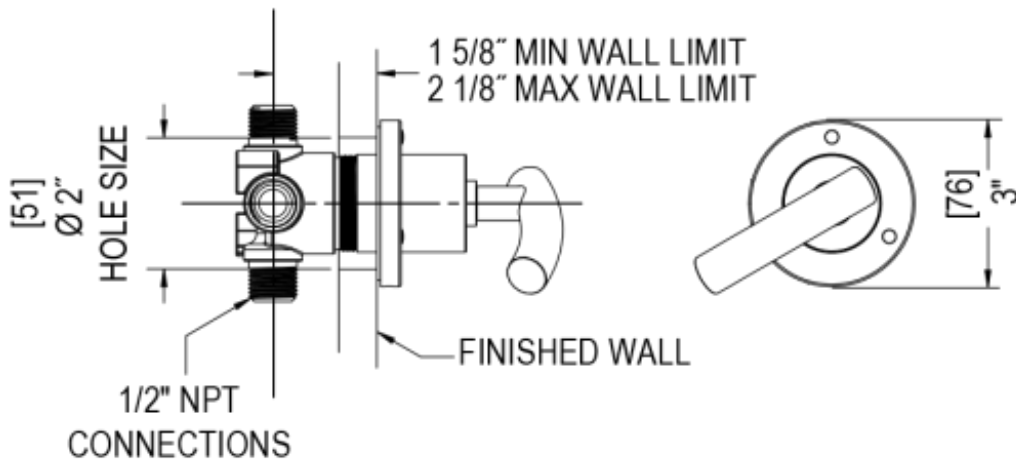

23HORCHCH

Specifications

THREE WAY DIVERTER WITH SHUT-OFFS IN BETWEEN FUNCTIONS, TRIM ONLY

ADJUSTABLE SLIDE BAR WITH HAND HELD SHOWER ASSEMBLY

INTEGRAL SUPPLY WITH 1/2" NPT X 1/2" NPSM X 3" NIPPLE

3 FUNCTION SHOWER HEAD WITH 8" SHOWER ARM & FLANGE

WALL MOUNT TUB SPOUT. 1/2" SLIP FIT

TEMPERATURE CONTROL VALVE WITH STOPS, TRIM ONLY