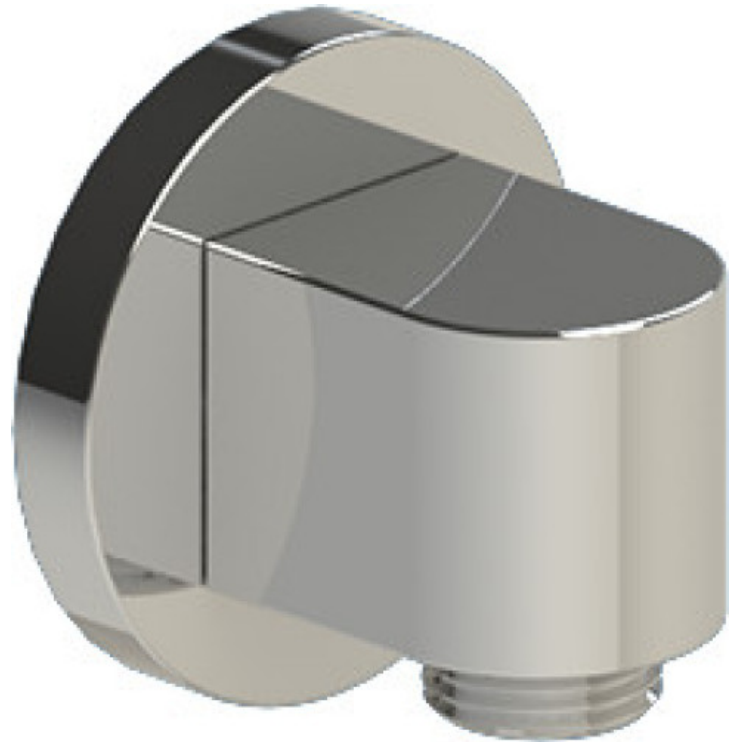

## Specifications

THREE WAY DIVERTER WITH SHUT-OFFS IN BETWEEN FUNCTIONS, TRIM ONLY

ADJUSTABLE SLIDE BAR WITH HAND HELD SHOWER ASSEMBLY

INTEGRAL SUPPLY WITH 1/2" NPT X 1/2" NPSM X 3" NIPPLE

WALL MOUNT TUB SPOUT. 1/2" SLIP FIT

TEMPERATURE CONTROL VALVE WITH STOPS, TRIM ONLY