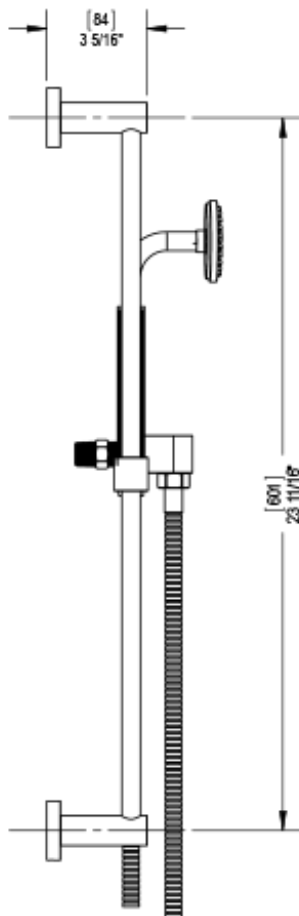

# 23HOLCHCH

## Specifications

THREE WAY DIVERTER WITH SHUT-OFFS IN BETWEEN FUNCTIONS, TRIM ONLY

ADJUSTABLE SLIDE BAR WITH HAND HELD SHOWER ASSEMBLY

INTEGRAL SUPPLY WITH 1/2" NPT X 1/2" NPSM X 3" NIPPLE

WALL MOUNT TUB SPOUT. 1/2" SLIP FIT

TEMPERATURE CONTROL VALVE WITH STOPS, TRIM ONLY