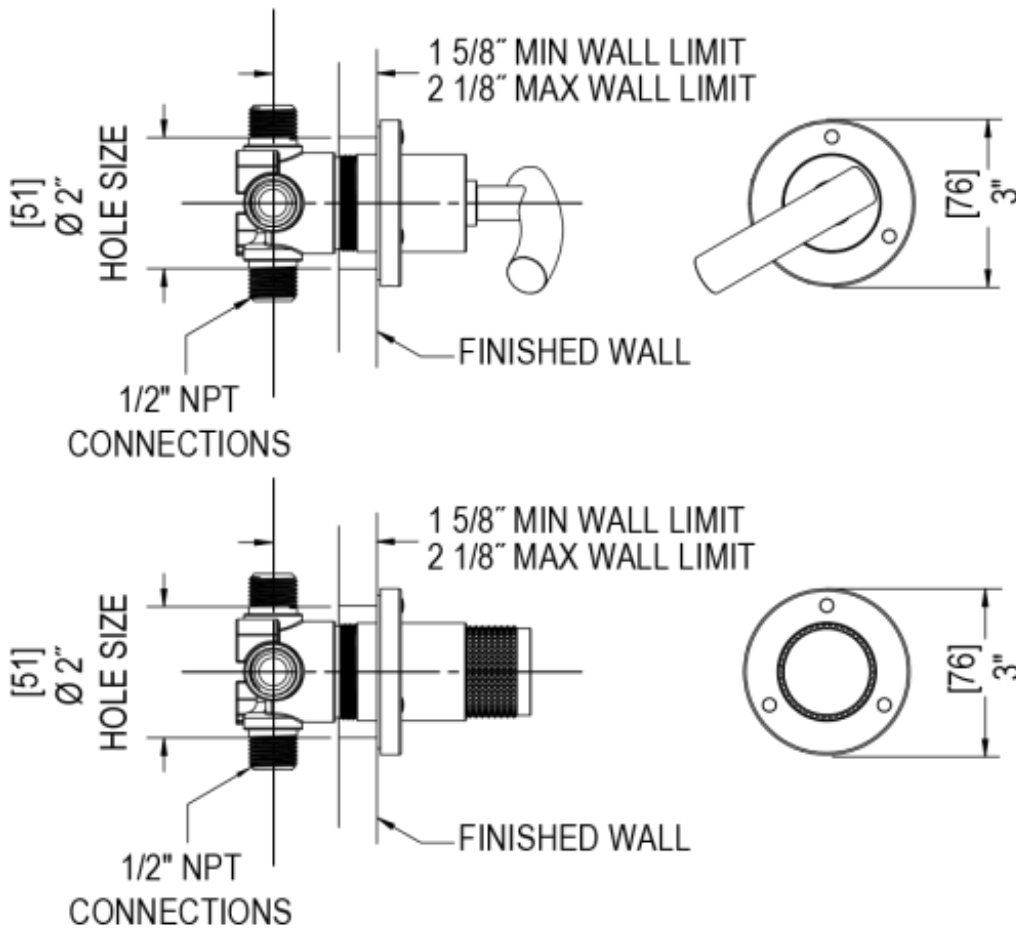

## Specifications

THREE WAY DIVERTER WITH SHUT-OFFS IN BETWEEN FUNCTIONS, TRIM ONLY

ADJUSTABLE SLIDE BAR WITH HAND HELD SHOWER ASSEMBLY

INTEGRAL SUPPLY WITH 1/2" NPT X 1/2" NPSM X 3" NIPPLE

WALL MOUNT TUB SPOUT. 1/2" SLIP FIT

TEMPERATURE CONTROL VALVE WITH STOPS, TRIM ONLY