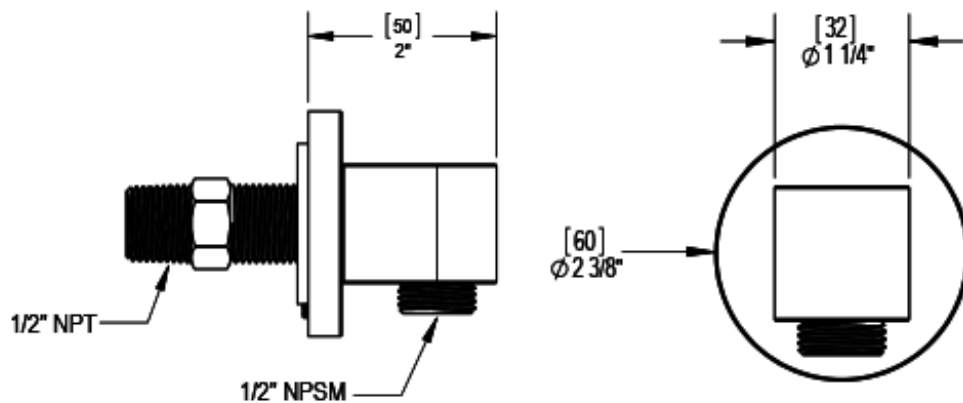

## Specifications

THREE WAY DIVERTER WITH SHUT-OFFS IN BETWEEN FUNCTIONS, TRIM ONLY

ADJUSTABLE SLIDE BAR WITH HAND HELD SHOWER ASSEMBLY

INTEGRAL SUPPLY WITH 1/2" NPT X 1/2" NPSM X 3" NIPPLE

WALL MOUNT TUB SPOUT. 1/2" SLIP FIT

TEMPERATURE CONTROL VALVE WITH STOPS, TRIM ONLY