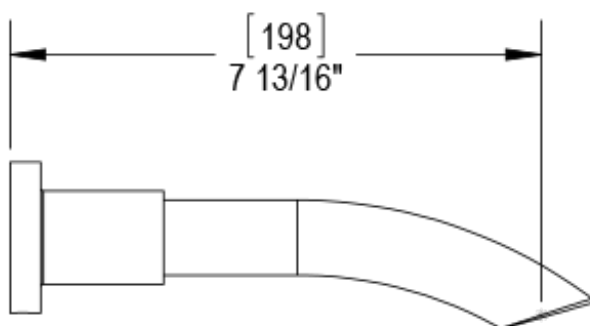

## Specifications

THREE WAY DIVERTER WITH SHUT-OFFS IN BETWEEN FUNCTIONS, TRIM ONLY

ADJUSTABLE SLIDE BAR WITH HAND HELD SHOWER ASSEMBLY

INTEGRAL SUPPLY WITH 1/2" NPT X 1/2" NPSM X 3" NIPPLE

WALL MOUNT TUB SPOUT. 1/2" SLIP FIT

TEMPERATURE CONTROL VALVE WITH STOPS, TRIM ONLY