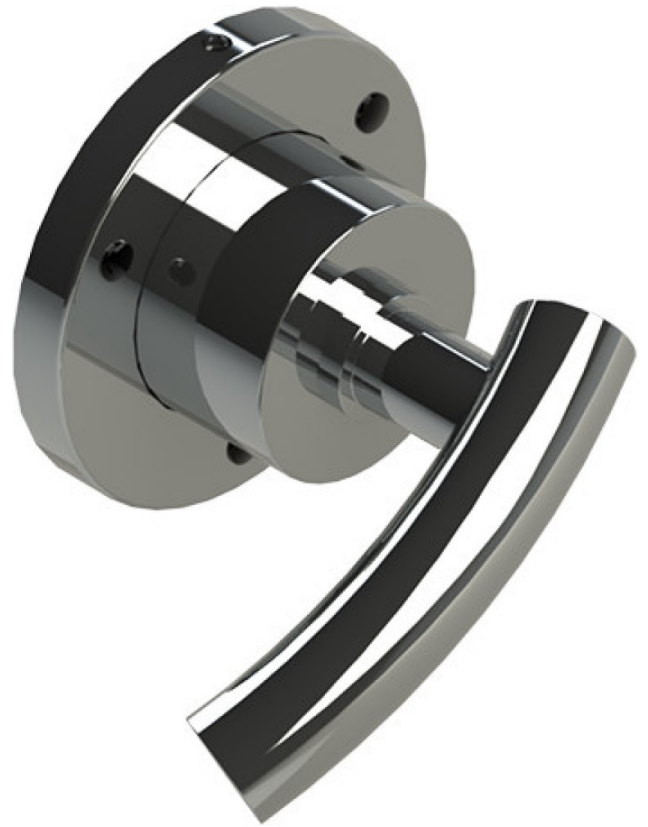

# 23HOLCHCH

## Specifications

THREE WAY DIVERTER WITH SHUT-OFFS IN BETWEEN FUNCTIONS, TRIM ONLY

ADJUSTABLE SLIDE BAR WITH HAND HELD SHOWER ASSEMBLY

INTEGRAL SUPPLY WITH 1/2" NPT X 1/2" NPSM X 3" NIPPLE

WALL MOUNT TUB SPOUT. 1/2" SLIP FIT

TEMPERATURE CONTROL VALVE WITH STOPS, TRIM ONLY