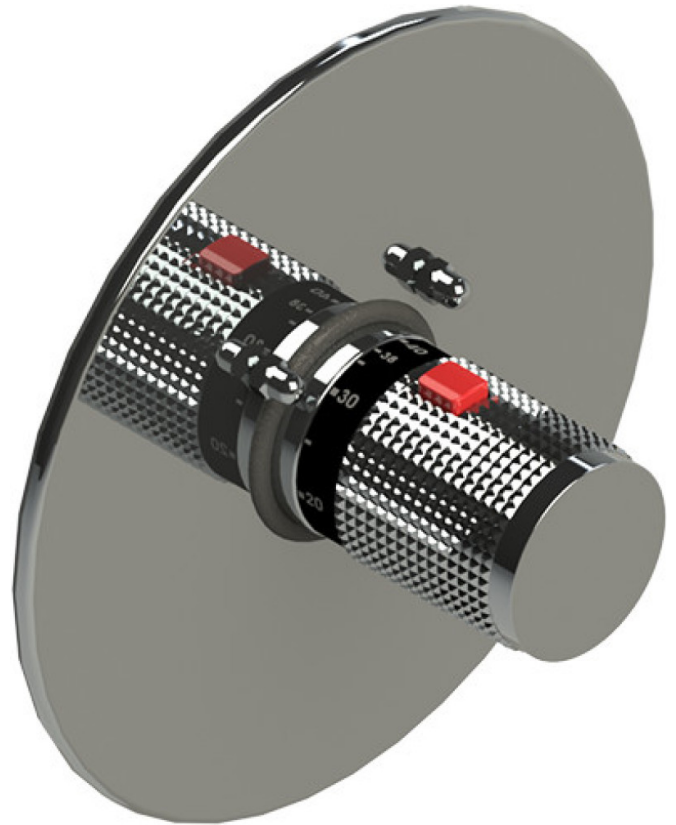

## Specifications

THREE WAY DIVERTER WITH SHUT-OFFS IN BETWEEN FUNCTIONS, TRIM ONLY

ADJUSTABLE SLIDE BAR WITH HAND HELD SHOWER ASSEMBLY

INTEGRAL SUPPLY WITH 1/2" NPT X 1/2" NPSM X 3" NIPPLE

WALL MOUNT TUB SPOUT. 1/2" SLIP FIT

TEMPERATURE CONTROL VALVE WITH STOPS, TRIM ONLY