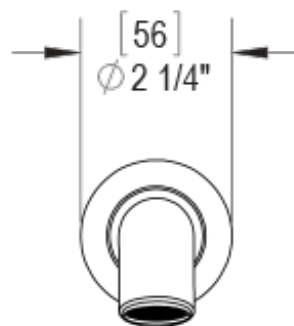

## Specifications

THREE WAY DIVERTER WITH SHUT-OFFS IN BETWEEN FUNCTIONS, TRIM ONLY

ADJUSTABLE SLIDE BAR WITH HAND HELD SHOWER ASSEMBLY

INTEGRAL SUPPLY WITH 1/2" NPT X 1/2" NPSM X 3" NIPPLE

WALL MOUNT TUB SPOUT. 1/2" SLIP FIT

TEMPERATURE CONTROL VALVE WITH STOPS, TRIM ONLY