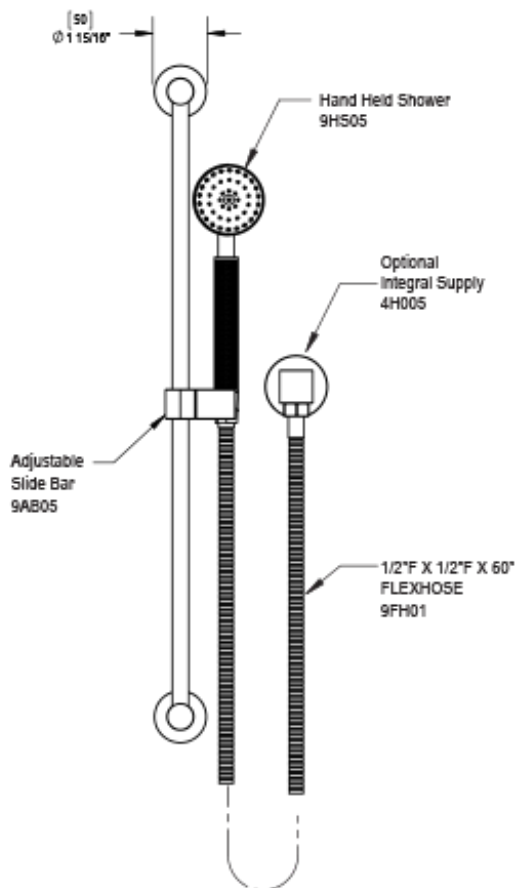

## Specifications

THREE WAY DIVERTER WITH SHUT-OFFS IN BETWEEN FUNCTIONS, TRIM ONLY

ADJUSTABLE SLIDE BAR WITH HAND HELD SHOWER ASSEMBLY

INTEGRAL SUPPLY WITH 1/2" NPT X 1/2" NPSM X 3" NIPPLE

WALL MOUNT TUB SPOUT. 1/2" SLIP FIT

TEMPERATURE CONTROL VALVE WITH STOPS, TRIM ONLY