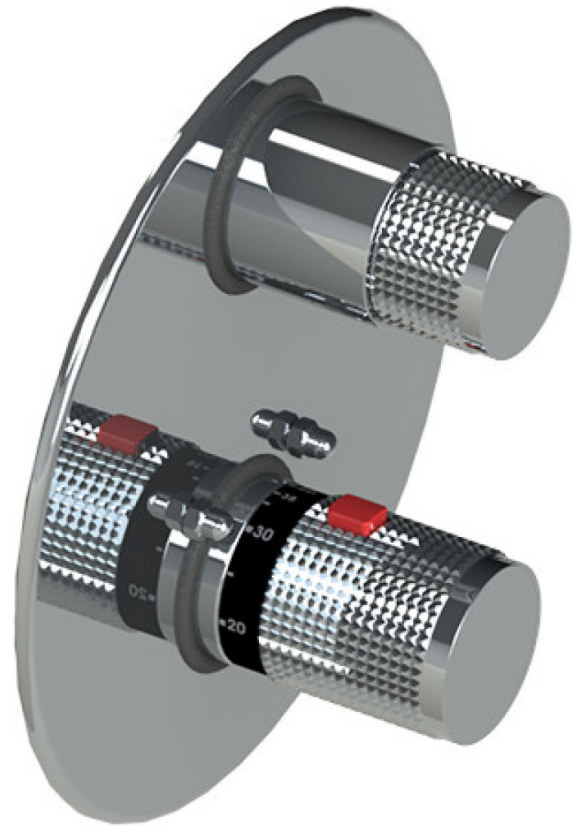

# 22HORCHCH Specifications

TEMPERATURE CONTROL VALVE WITH STOPS & TWO WAY DIVERTER WITH SHUT-OFF, TRIM ONLY

ADJUSTABLE SLIDE BAR WITH HAND HELD SHOWER ASSEMBLY

INTEGRAL SUPPLY WITH 1/2" NPT X 1/2" NPSM X 3" NIPPLE

8" SHOWER HEAD WITH CEILING MOUNT 8" SHOWER ARM FLANGE