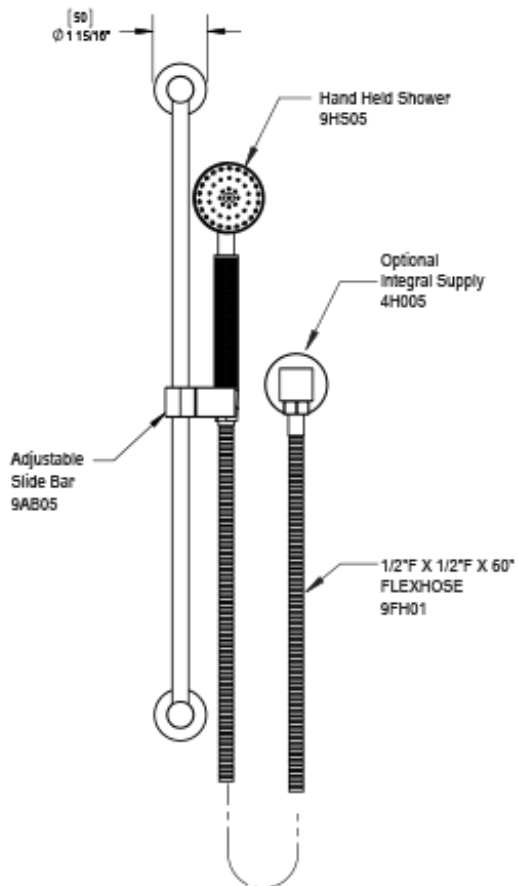

# 22HORCHCH Specifications

TEMPERATURE CONTROL VALVE WITH STOPS & TWO WAY DIVERTER WITH SHUT-OFF, TRIM ONLY

ADJUSTABLE SLIDE BAR WITH HAND HELD SHOWER ASSEMBLY

INTEGRAL SUPPLY WITH 1/2" NPT X 1/2" NPSM X 3" NIPPLE

8" SHOWER HEAD WITH CEILING MOUNT 8" SHOWER ARM FLANGE