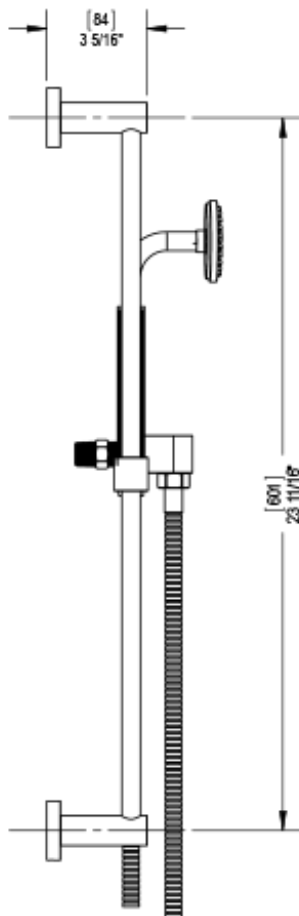

# 22HORCHCH Specifications

TEMPERATURE CONTROL VALVE WITH STOPS & TWO WAY DIVERTER WITH SHUT-OFF, TRIM ONLY

ADJUSTABLE SLIDE BAR WITH HAND HELD SHOWER ASSEMBLY

INTEGRAL SUPPLY WITH 1/2" NPT X 1/2" NPSM X 3" NIPPLE

8" SHOWER HEAD WITH CEILING MOUNT 8" SHOWER ARM FLANGE