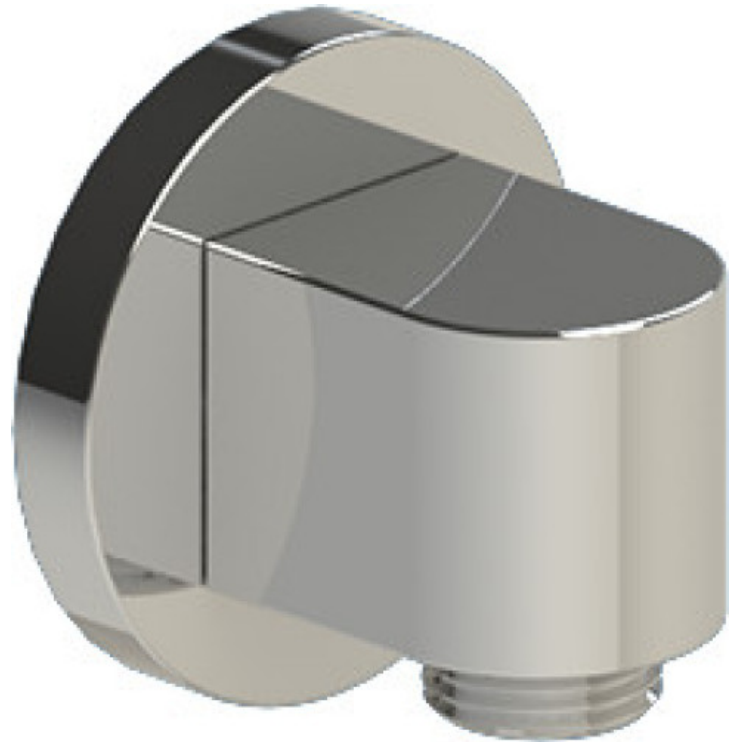

# 22HORCHCH Specifications

TEMPERATURE CONTROL VALVE WITH STOPS & TWO WAY DIVERTER WITH SHUT-OFF, TRIM ONLY

ADJUSTABLE SLIDE BAR WITH HAND HELD SHOWER ASSEMBLY

INTEGRAL SUPPLY WITH 1/2" NPT X 1/2" NPSM X 3" NIPPLE

8" SHOWER HEAD WITH CEILING MOUNT 8" SHOWER ARM FLANGE