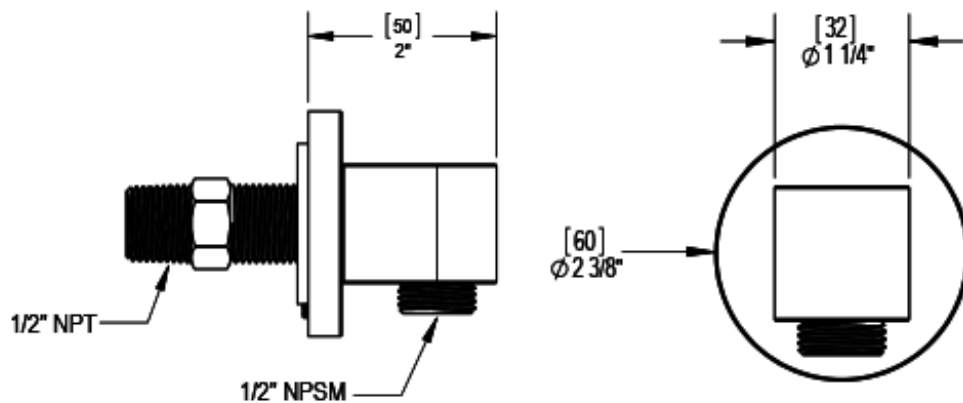

# 22HORCHCH Specifications

TEMPERATURE CONTROL VALVE WITH STOPS & TWO WAY DIVERTER WITH SHUT-OFF, TRIM ONLY

ADJUSTABLE SLIDE BAR WITH HAND HELD SHOWER ASSEMBLY

INTEGRAL SUPPLY WITH 1/2" NPT X 1/2" NPSM X 3" NIPPLE

8" SHOWER HEAD WITH CEILING MOUNT 8" SHOWER ARM FLANGE