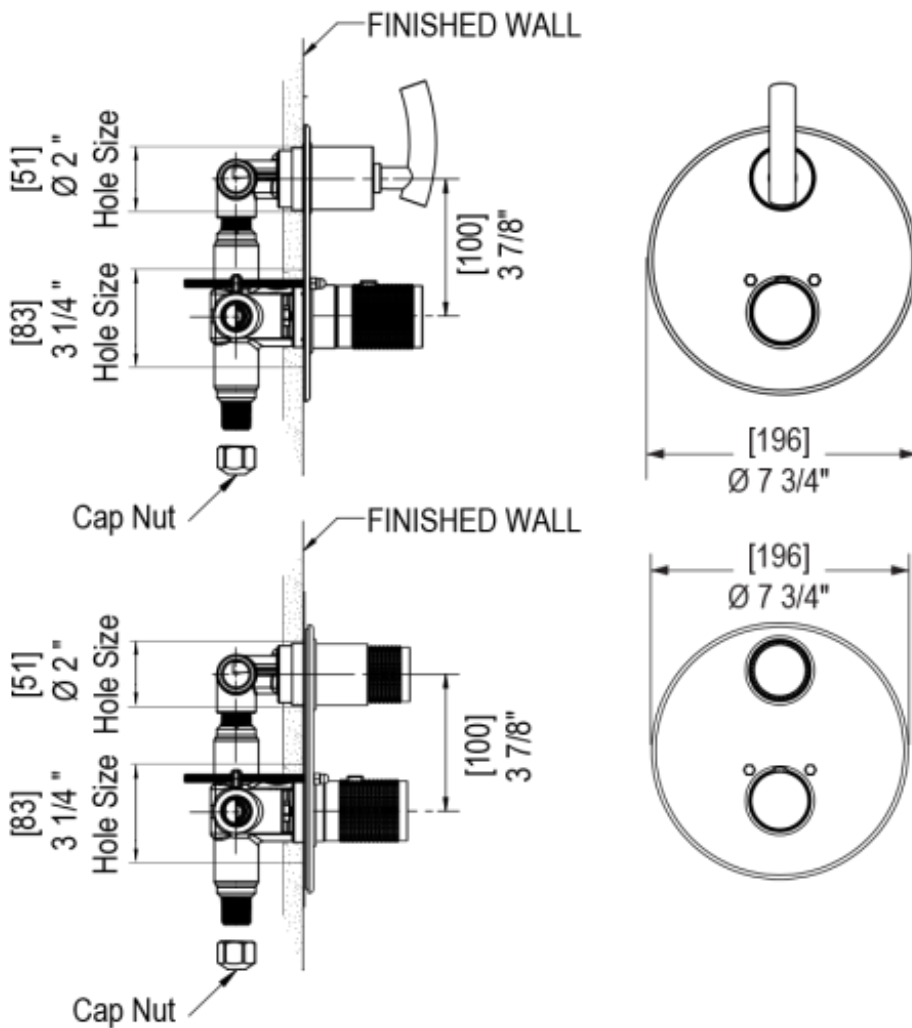

# 22HORCHCH Specifications

TEMPERATURE CONTROL VALVE WITH STOPS & TWO WAY DIVERTER WITH SHUT-OFF, TRIM ONLY

ADJUSTABLE SLIDE BAR WITH HAND HELD SHOWER ASSEMBLY

INTEGRAL SUPPLY WITH 1/2" NPT X 1/2" NPSM X 3" NIPPLE

8" SHOWER HEAD WITH CEILING MOUNT 8" SHOWER ARM FLANGE