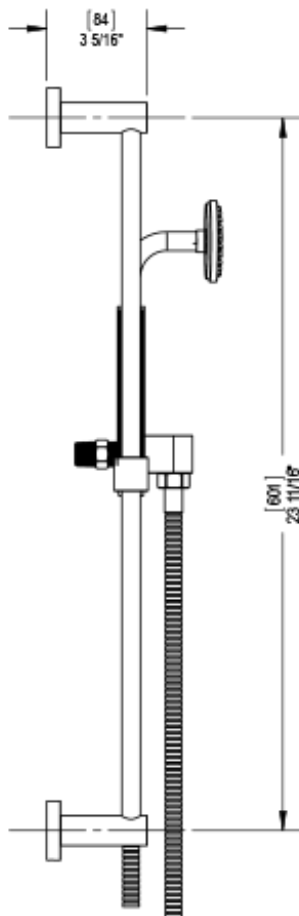

22HOLCHCH

Specifications

TEMPERATURE CONTROL VALVE WITH STOPS & TWO WAY DIVERTER WITH SHUT-OFF, TRIM ONLY

ADJUSTABLE SLIDE BAR WITH HAND HELD SHOWER ASSEMBLY

INTEGRAL SUPPLY WITH 1/2" NPT X 1/2" NPSM X 3" NIPPLE

8" SHOWER HEAD WITH CEILING MOUNT 8" SHOWER ARM FLANGE