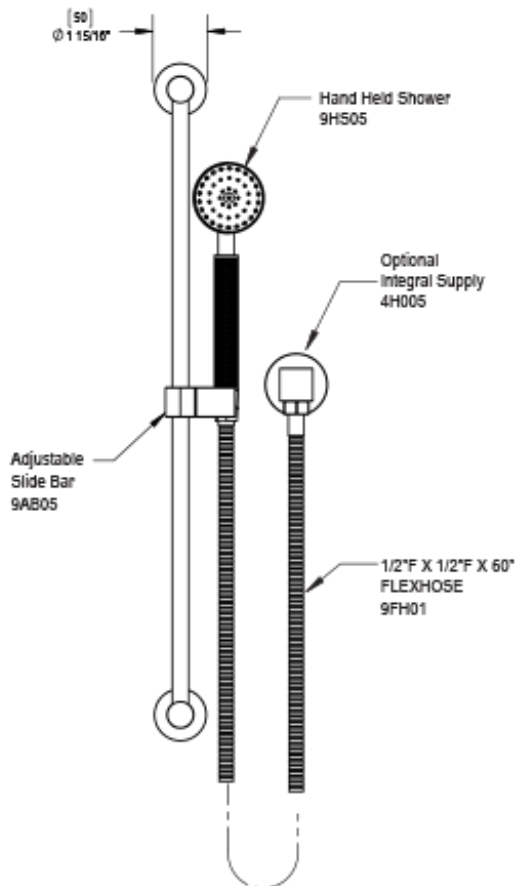

22HOLCHCH

Specifications

TEMPERATURE CONTROL VALVE WITH STOPS & TWO WAY DIVERTER WITH SHUT-OFF, TRIM ONLY

ADJUSTABLE SLIDE BAR WITH HAND HELD SHOWER ASSEMBLY

INTEGRAL SUPPLY WITH 1/2" NPT X 1/2" NPSM X 3" NIPPLE

8" SHOWER HEAD WITH CEILING MOUNT 8" SHOWER ARM FLANGE