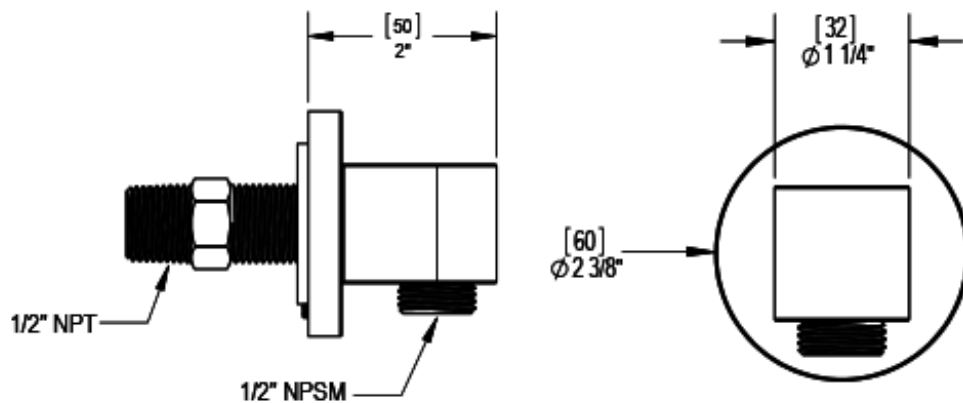

22HOLCHCH

Specifications

TEMPERATURE CONTROL VALVE WITH STOPS & TWO WAY DIVERTER WITH SHUT-OFF, TRIM ONLY

ADJUSTABLE SLIDE BAR WITH HAND HELD SHOWER ASSEMBLY

INTEGRAL SUPPLY WITH 1/2" NPT X 1/2" NPSM X 3" NIPPLE

8" SHOWER HEAD WITH CEILING MOUNT 8" SHOWER ARM FLANGE