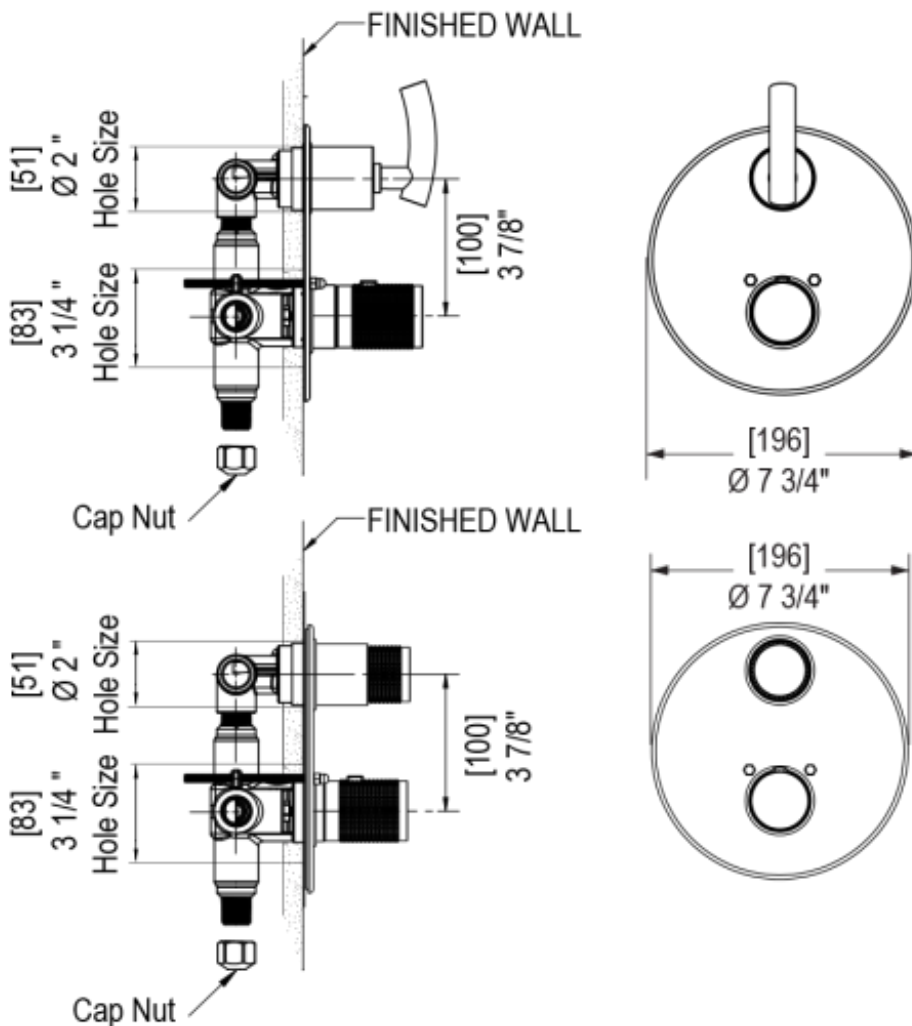

22HOLCHCH

Specifications

TEMPERATURE CONTROL VALVE WITH STOPS & TWO WAY DIVERTER WITH SHUT-OFF, TRIM ONLY

ADJUSTABLE SLIDE BAR WITH HAND HELD SHOWER ASSEMBLY

INTEGRAL SUPPLY WITH 1/2" NPT X 1/2" NPSM X 3" NIPPLE

8" SHOWER HEAD WITH CEILING MOUNT 8" SHOWER ARM FLANGE