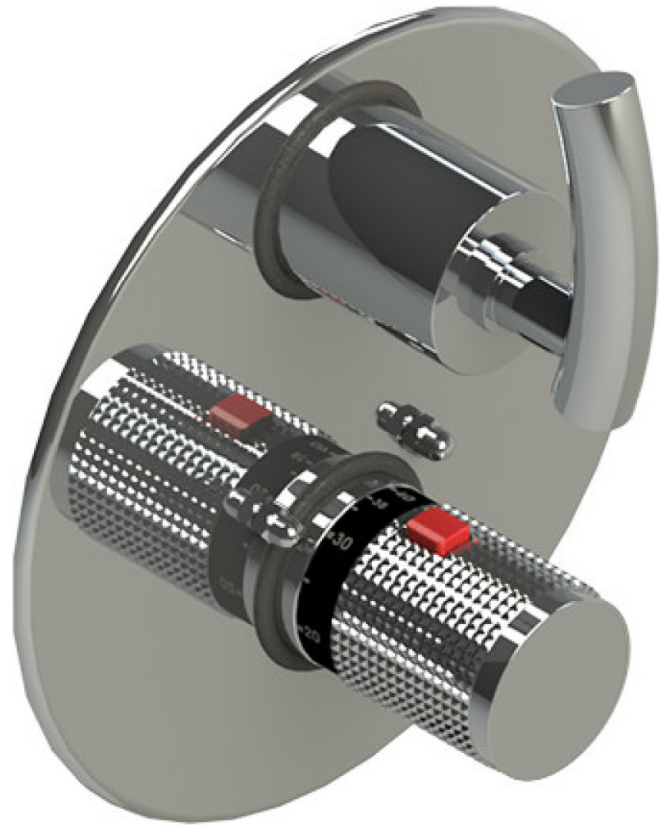

22HOLCHCH

Specifications

TEMPERATURE CONTROL VALVE WITH STOPS & TWO WAY DIVERTER WITH SHUT-OFF, TRIM ONLY

ADJUSTABLE SLIDE BAR WITH HAND HELD SHOWER ASSEMBLY

INTEGRAL SUPPLY WITH 1/2" NPT X 1/2" NPSM X 3" NIPPLE

8" SHOWER HEAD WITH CEILING MOUNT 8" SHOWER ARM FLANGE