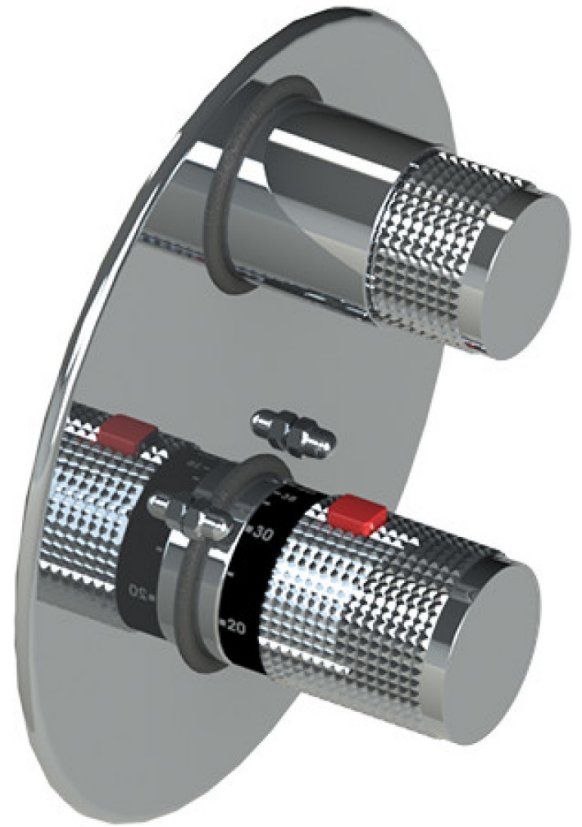

20HORCHCH Specifications

TEMPERATURE CONTROL VALVE WITH STOPS & TWO WAY DIVERTER WITH SHUT-OFF, TRIM ONLY

ADJUSTABLE SLIDE BAR WITH HAND HELD SHOWER ASSEMBLY

INTEGRAL SUPPLY WITH 1/2" NPT X 1/2" NPSM X 3" NIPPLE

3 FUNCTION SHOWER HEAD WITH 8" SHOWER ARM & FLANGE