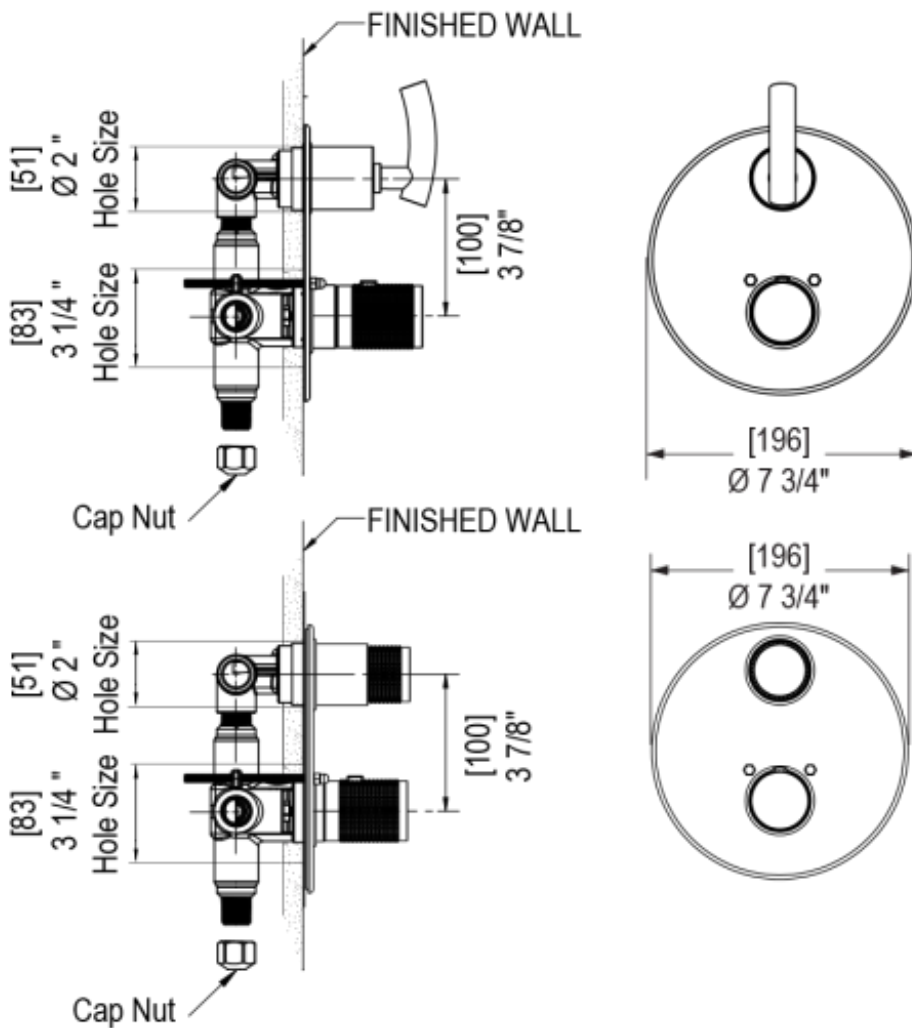

20HORCHCH Specifications

TEMPERATURE CONTROL VALVE WITH STOPS & TWO WAY DIVERTER WITH SHUT-OFF, TRIM ONLY

ADJUSTABLE SLIDE BAR WITH HAND HELD SHOWER ASSEMBLY

INTEGRAL SUPPLY WITH 1/2" NPT X 1/2" NPSM X 3" NIPPLE

3 FUNCTION SHOWER HEAD WITH 8" SHOWER ARM & FLANGE