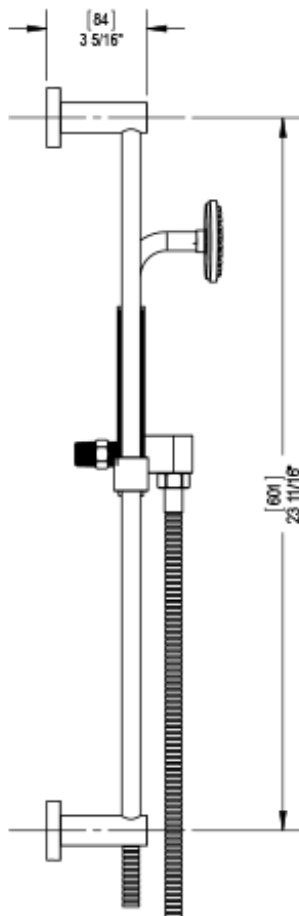

20HORCHCH Specifications

TEMPERATURE CONTROL VALVE WITH STOPS & TWO WAY DIVERTER WITH SHUT-OFF, TRIM ONLY

ADJUSTABLE SLIDE BAR WITH HAND HELD SHOWER ASSEMBLY

INTEGRAL SUPPLY WITH 1/2" NPT X 1/2" NPSM X 3" NIPPLE

3 FUNCTION SHOWER HEAD WITH 8" SHOWER ARM & FLANGE