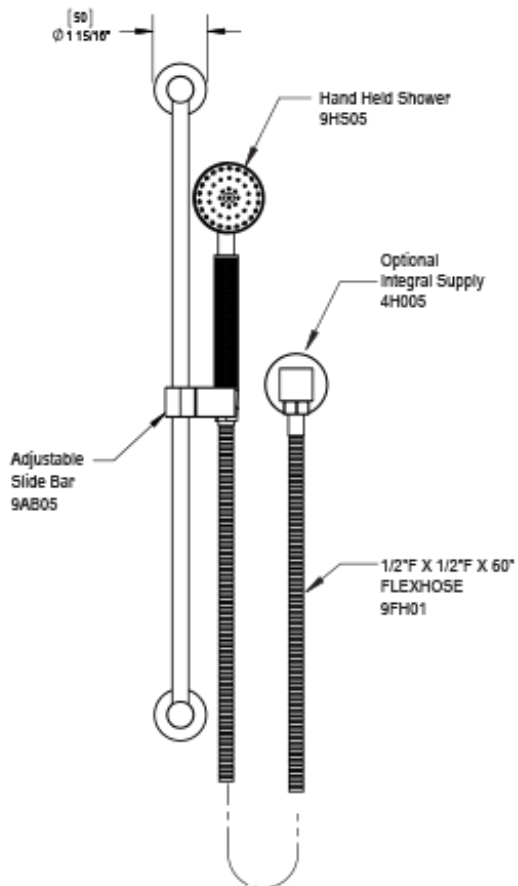

20HORCHCH Specifications

TEMPERATURE CONTROL VALVE WITH STOPS & TWO WAY DIVERTER WITH SHUT-OFF, TRIM ONLY

ADJUSTABLE SLIDE BAR WITH HAND HELD SHOWER ASSEMBLY

INTEGRAL SUPPLY WITH 1/2" NPT X 1/2" NPSM X 3" NIPPLE

3 FUNCTION SHOWER HEAD WITH 8" SHOWER ARM & FLANGE