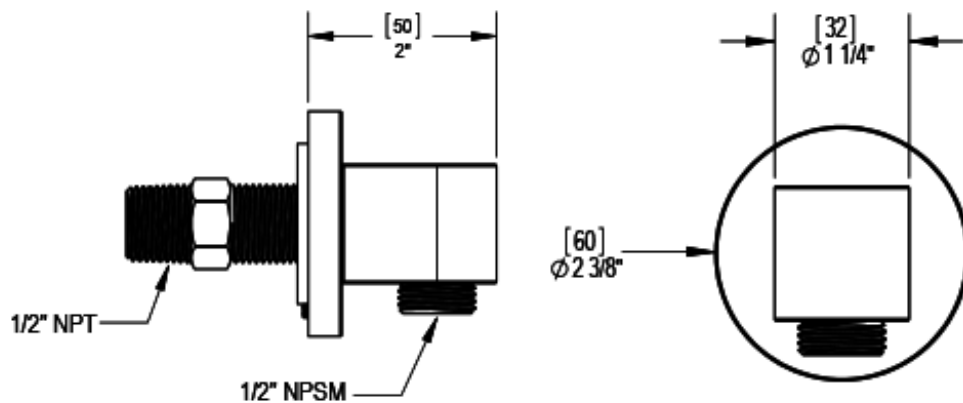

20HORCHCH Specifications

TEMPERATURE CONTROL VALVE WITH STOPS & TWO WAY DIVERTER WITH SHUT-OFF, TRIM ONLY

ADJUSTABLE SLIDE BAR WITH HAND HELD SHOWER ASSEMBLY

INTEGRAL SUPPLY WITH 1/2" NPT X 1/2" NPSM X 3" NIPPLE

3 FUNCTION SHOWER HEAD WITH 8" SHOWER ARM & FLANGE