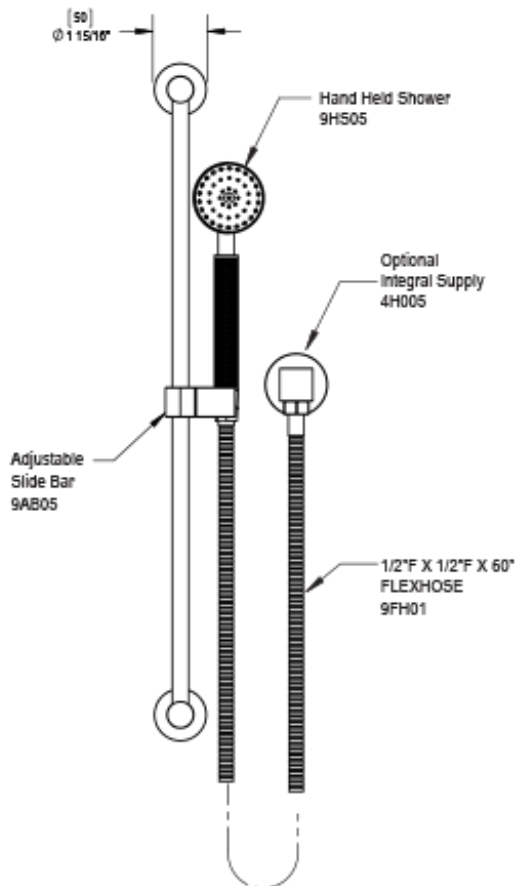

21HORCHCH Specifications

TEMPERATURE CONTROL VALVE WITH STOPS & TWO WAY DIVERTER WITH SHUT-OFF, TRIM ONLY

ADJUSTABLE SLIDE BAR WITH HAND HELD SHOWER ASSEMBLY

INTEGRAL SUPPLY WITH 1/2" NPT X 1/2" NPSM X 3" NIPPLE

8" SHOWER HEAD WITH WALL MOUNT 16" SHOWER ARM & FLANGE