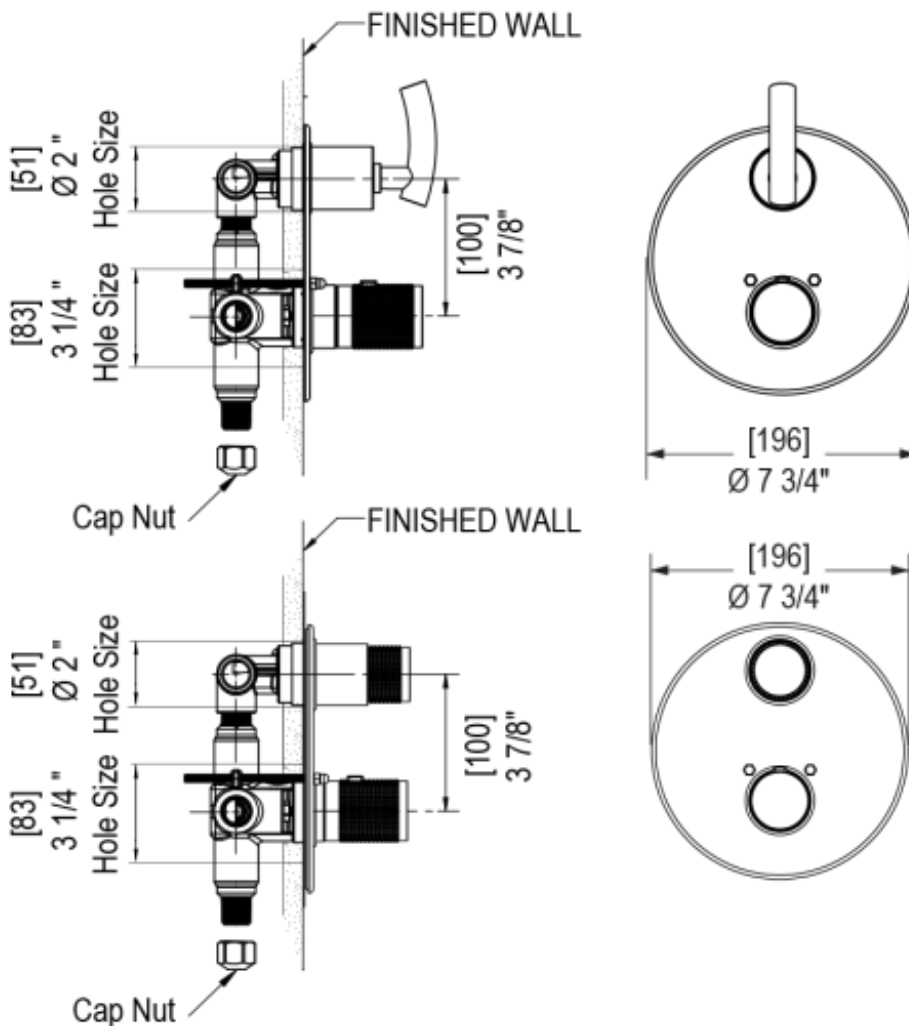

21HORCHCH Specifications

TEMPERATURE CONTROL VALVE WITH STOPS & TWO WAY DIVERTER WITH SHUT-OFF, TRIM ONLY

ADJUSTABLE SLIDE BAR WITH HAND HELD SHOWER ASSEMBLY

INTEGRAL SUPPLY WITH 1/2" NPT X 1/2" NPSM X 3" NIPPLE

8" SHOWER HEAD WITH WALL MOUNT 16" SHOWER ARM & FLANGE