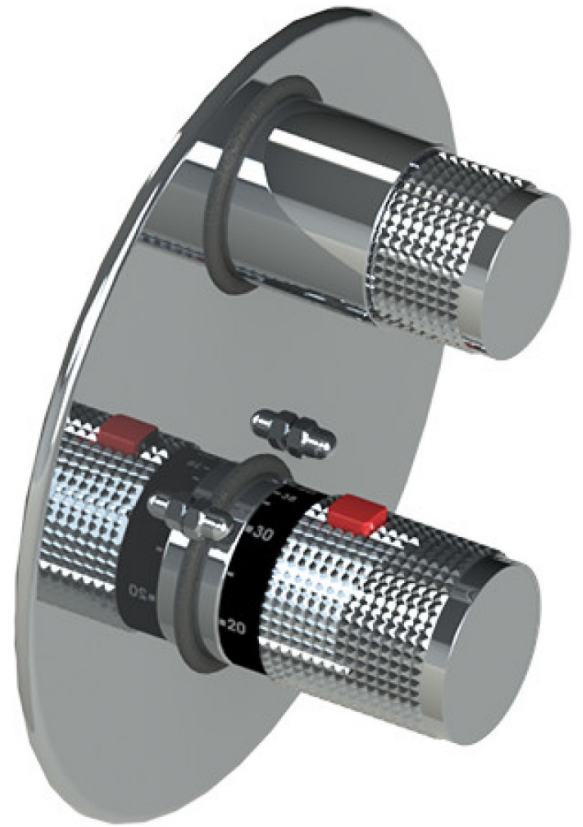

21HORCHCH Specifications

TEMPERATURE CONTROL VALVE WITH STOPS & TWO WAY DIVERTER WITH SHUT-OFF, TRIM ONLY

ADJUSTABLE SLIDE BAR WITH HAND HELD SHOWER ASSEMBLY

INTEGRAL SUPPLY WITH 1/2" NPT X 1/2" NPSM X 3" NIPPLE

8" SHOWER HEAD WITH WALL MOUNT 16" SHOWER ARM & FLANGE