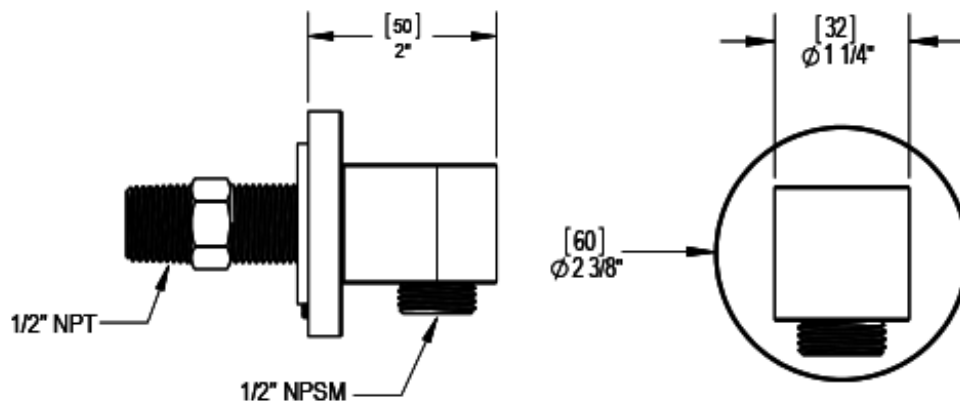

21HORCHCH Specifications

TEMPERATURE CONTROL VALVE WITH STOPS & TWO WAY DIVERTER WITH SHUT-OFF, TRIM ONLY

ADJUSTABLE SLIDE BAR WITH HAND HELD SHOWER ASSEMBLY

INTEGRAL SUPPLY WITH 1/2" NPT X 1/2" NPSM X 3" NIPPLE

8" SHOWER HEAD WITH WALL MOUNT 16" SHOWER ARM & FLANGE