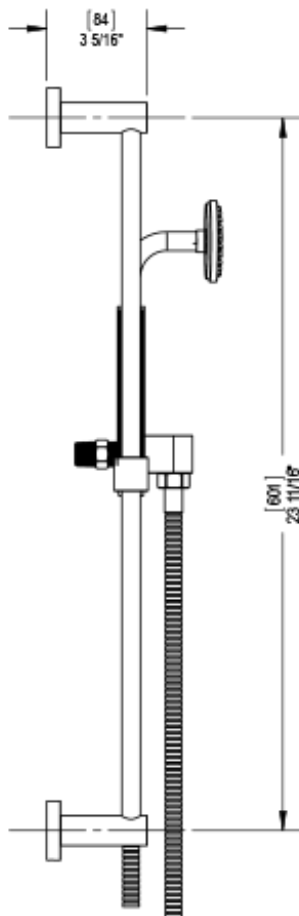

21HORCHCH Specifications

TEMPERATURE CONTROL VALVE WITH STOPS & TWO WAY DIVERTER WITH SHUT-OFF, TRIM ONLY

ADJUSTABLE SLIDE BAR WITH HAND HELD SHOWER ASSEMBLY

INTEGRAL SUPPLY WITH 1/2" NPT X 1/2" NPSM X 3" NIPPLE

8" SHOWER HEAD WITH WALL MOUNT 16" SHOWER ARM & FLANGE