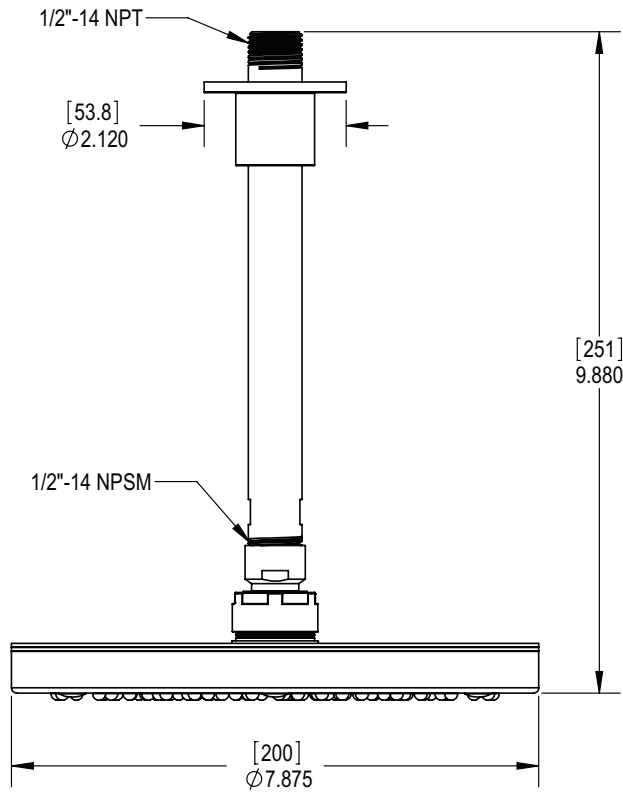

**FEATURES:**

- Brass construction with choice of 22 finishes
- 2.2 gpm

**CONTACT US:**

If you need assistance with installation, replacement parts or have any questions regarding your Rubinet product, please call a Customer Service representative at: 905-851-6781 toll free 1-800-461-5901 or visit [www.rubinet.com](http://www.rubinet.com)

180517

THE **Rubinet** FAUCET COMPANY

**ASSEMBLY INSTRUCTION**

**4F214**

H2O 8" SHOWER HEAD WITH CEILING MOUNT SHOWER ARM & FLANGE

**4F214**

**REMOVAL OF FIXTURE:**

Always turn the water supply off before removing the existing fixture or disassembling a valve. Open all fixture handles to relieve water pressure and to ensure that the water has been successfully turned off.