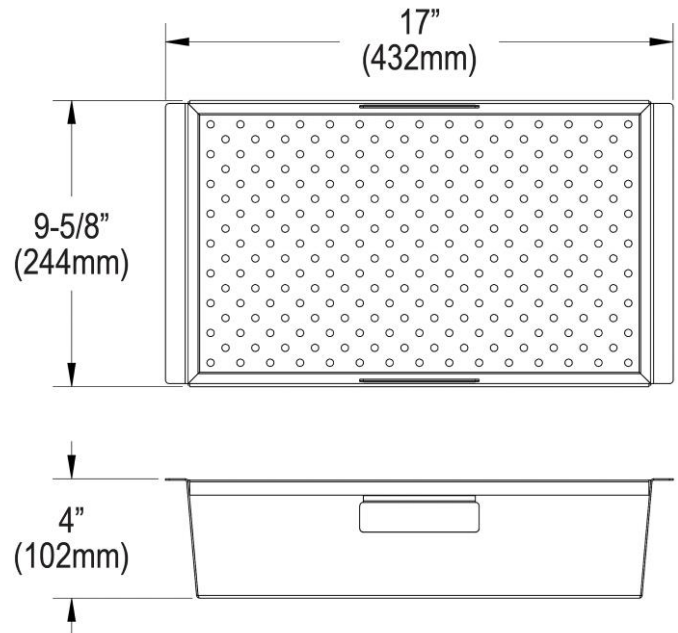

Material:	Stainless Steel
Finish:	Lustrous Satin
Dimensions:	17" x 9-5/8" x 4"

AMERICAN PRIDE. A LIFETIME TRADITION.
Like your family, the Elkay family has values and traditions that endure. For almost a century, Elkay has been a family-owned and operated company, providing thousands of jobs that support our families and communities.

Accessory: Buy American Act
[Clean and Care Manual (PDF)](#)
[Warranty (PDF)](#)