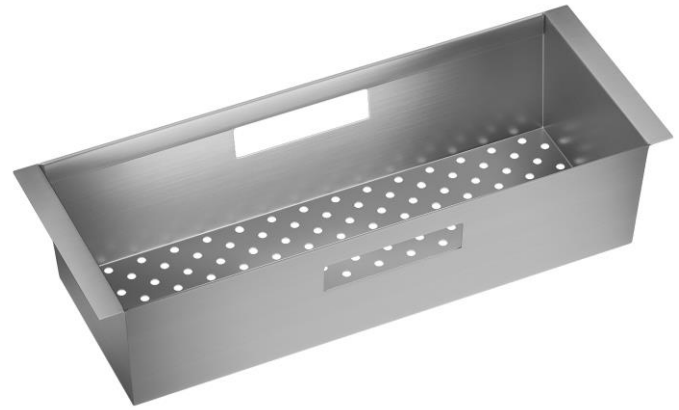

PRODUCT SPECIFICATIONS

Elkay Circuit Chef Stainless Steel 17" x 6-5/8" x 4" Colander. Overall dimensions are 17" x 6-5/8" x 4".

Made of Stainless Steel

Custom designed colanders are:

- Ideal for straining or draining fruits and vegetables.
- Custom designed to fit your sink.

Material:	Stainless Steel
Finish:	Lustrous Satin
Dimensions:	17" x 6-5/8" x 4"
Mounting Hardware:	No

AMERICAN PRIDE. A LIFETIME TRADITION.
Like your family, the Elkay family has values and traditions that endure. For almost a century, Elkay has been a family-owned and operated company, providing thousands of jobs that support our families and communities.