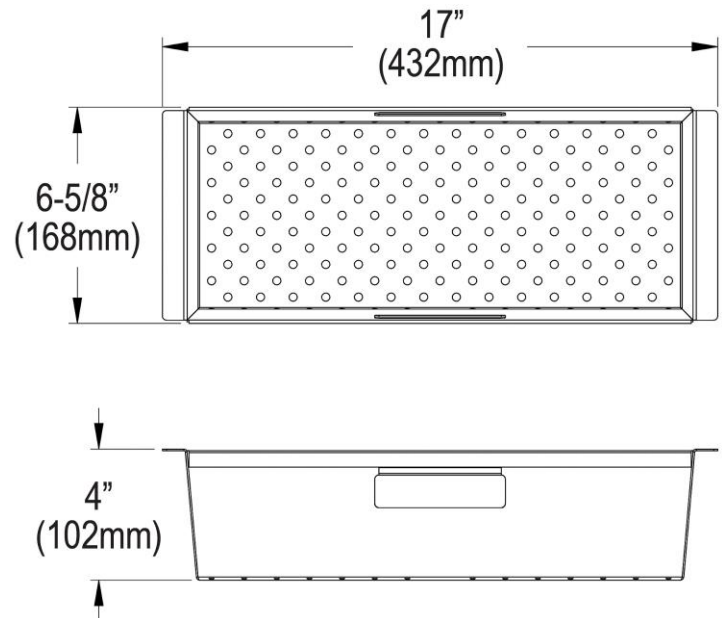

Material:	Stainless Steel
Finish:	Lustrous Satin
Dimensions:	17" x 6-5/8" x 4"
Mounting Hardware:	No

AMERICAN PRIDE. A LIFETIME TRADITION.
Like your family, the Elkay family has values and traditions that endure. For almost a century, Elkay has been a family-owned and operated company, providing thousands of jobs that support our families and communities.

Accessory: Buy American Act
[Clean and Care Manual (PDF)](#)
[Warranty (PDF)](#)