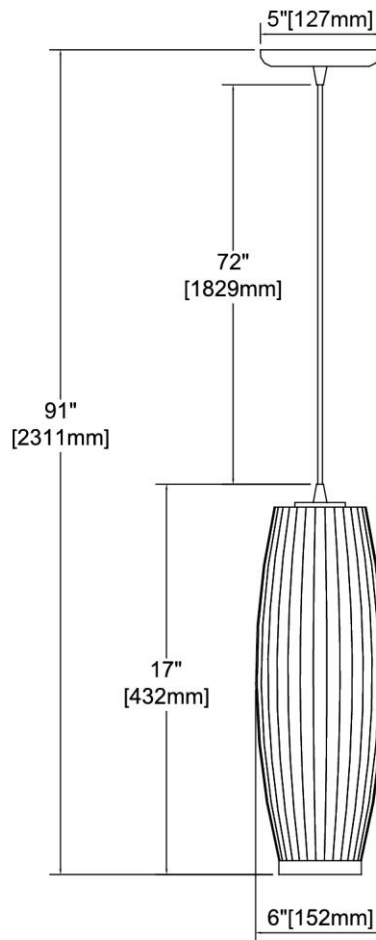

	ITEM #:	21210/1
	UPC	748119131788
	Description	Satin Veil 1-Light Mini Pendant in Polished Chrome with Clear Ribbed Glass
	Finish	Polished Chrome
	Materials	Glass, Steel
	Brand	ELK Lighting
	Collection	Satin Veil
	Category	Indoor Lighting
	Type	Mini Pendant

ITEM DIMENSIONS				RATINGS & SPECIFICATIONS				
Width	6 inches			Safety Rating	UL		Certification	Dry locations
Depth	6 inches			ADA Compliant	N/A		Voltage	120
Height	17 inches			BULBS / SOCKETS				
Weight	3 pounds			Quantity	1	Wattage	60 watts	
ADDITIONAL DIMENSIONS				Included	No		Type	A19 (E26 Medium Base)
Backplate / Canopy	5 diameter			Other	N/A			
HCWO	N/A			CHAIN / CORD INFORMATION				
Min. Extension	N/A			Chain	N/A		Cord	72 inches - Clear
Max. Extension	N/A			SHADE / GLASS DETAILS				
OVERALL HEIGHT				Shade/Glass Description	Clear ribbed glass			
Min.	22 inches		Max.	91 inches				
EXTENSION ROD(S)				Width	6 inches		Height	16 inches
N/A				Width at Top	N/A		Width at Bottom	N/A

ITEM DIMENSIONS				RATINGS & SPECIFICATIONS				
Width	6 inches			Safety Rating	UL		Certification	Dry locations
Depth	6 inches			ADA Compliant	N/A		Voltage	120
Height	17 inches			BULBS / SOCKETS				
Weight	3 pounds			Quantity	1	Wattage	60 watts	
ADDITIONAL DIMENSIONS				Included	No	Type	A19 (E26 Medium Base)	
Backplate / Canopy	5 diameter			Other	N/A			
HCWO	N/A			CHAIN / CORD INFORMATION				
Min. Extension	N/A			Chain	N/A	Cord	72 inches - Clear	
Max. Extension	N/A			SHADE / GLASS DETAILS				
OVERALL HEIGHT				Shade/Glass Description	Frosted ribbed glass			
Min.	22 inches	Max.	91 inches					
EXTENSION ROD(S)				Width	6 inches		Height	16 inches
N/A				Width at Top	N/A		Width at Bottom	N/A